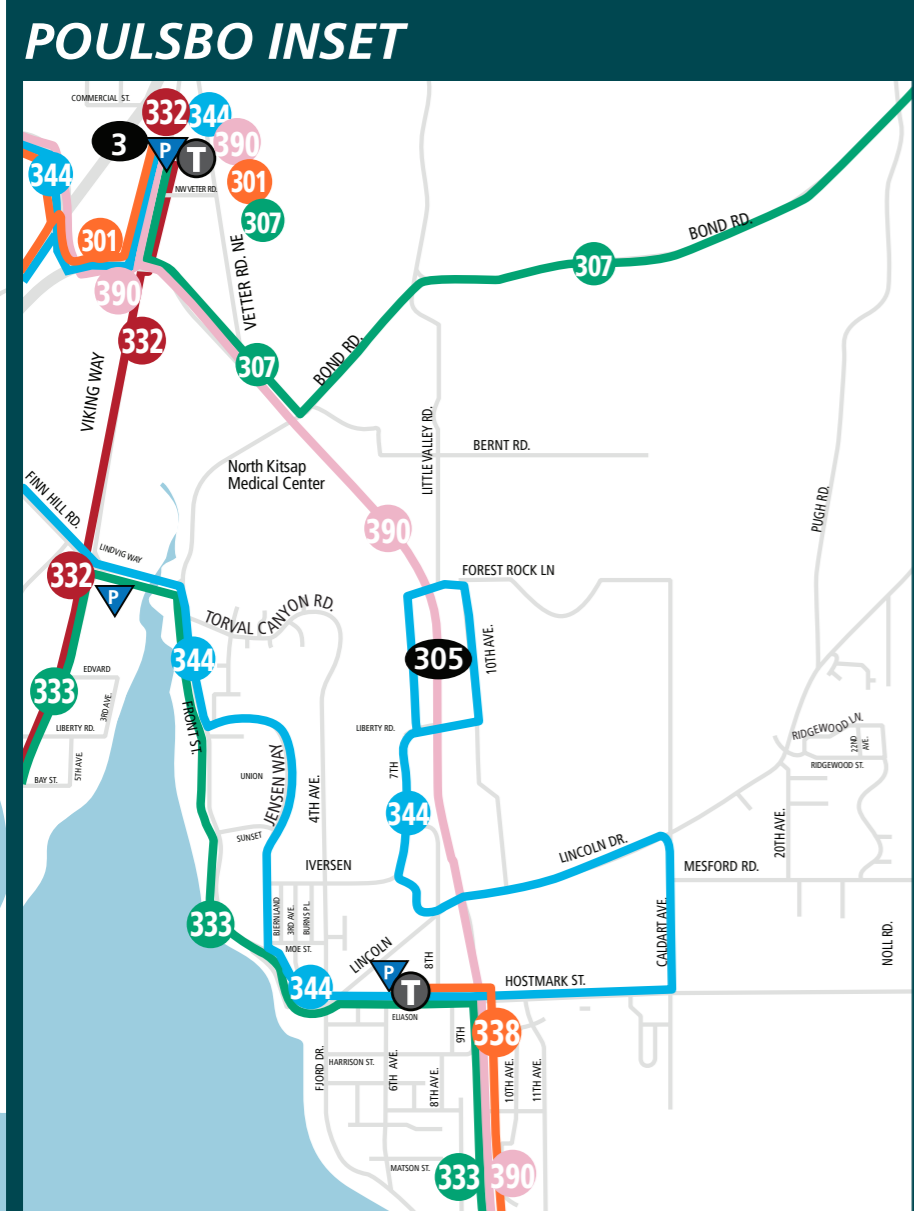

Kitsap Transit System Map

<ul style="list-style-type: none"> 9 South Park 91 Kingston/Bainbridge 93 Manzanita 212 Bremerton/Silverdale West 219 Crossroads Commuter 332 Poulsbo/Silverdale 	<ul style="list-style-type: none"> 4 Tremont 22 Gateway Express 26 Bay Vista 86 Southworth Shuttle 95 Battle Point 99 Bill Point 223 Kariotis 225 Sheridan Park 307 Kingston/North Viking Fast Ferry Express 333 Silverdale/Bainbridge
<ul style="list-style-type: none"> 20 Navy Yard City 81 Annapolis Commuter 94 Agate Point 98 Fort Ward 215 McWilliams Commuter 229 Trenton Commuter 235 East Silverdale Old Town 302 Kingston/Suquamish Fast Ferry 344 Poulsbo Central 	<ul style="list-style-type: none"> 5 Sidney 85 Mullenix Express 217 Bremerton/Silverdale East 234 Kitsap Mall/Bangor 390 Poulsbo/Bainbridge Local Foot Ferries
<ul style="list-style-type: none"> 8 Bethel 24 Olympic College 92 Kingston/Suquamish 96 Sunrise 97 Crystal Springs 106 Fletcher Bay 221 Perry Avenue 237 West Silverdale/Fairgrounds 	<ul style="list-style-type: none"> 202 Central Kitsap Fast Ferry Express 301 North Kitsap Fast Ferry Express 338 Gateway/Bainbridge Express Fast Ferry Bremerton - Seattle Fast Ferry Kingston - Seattle Purdy Connection KRC Kingston Ride Commuter KR Kingston Ride SK Ride BI BI Ride

This map is intended for general transit information only, and subject to change. Refer to individual schedules for specific information.