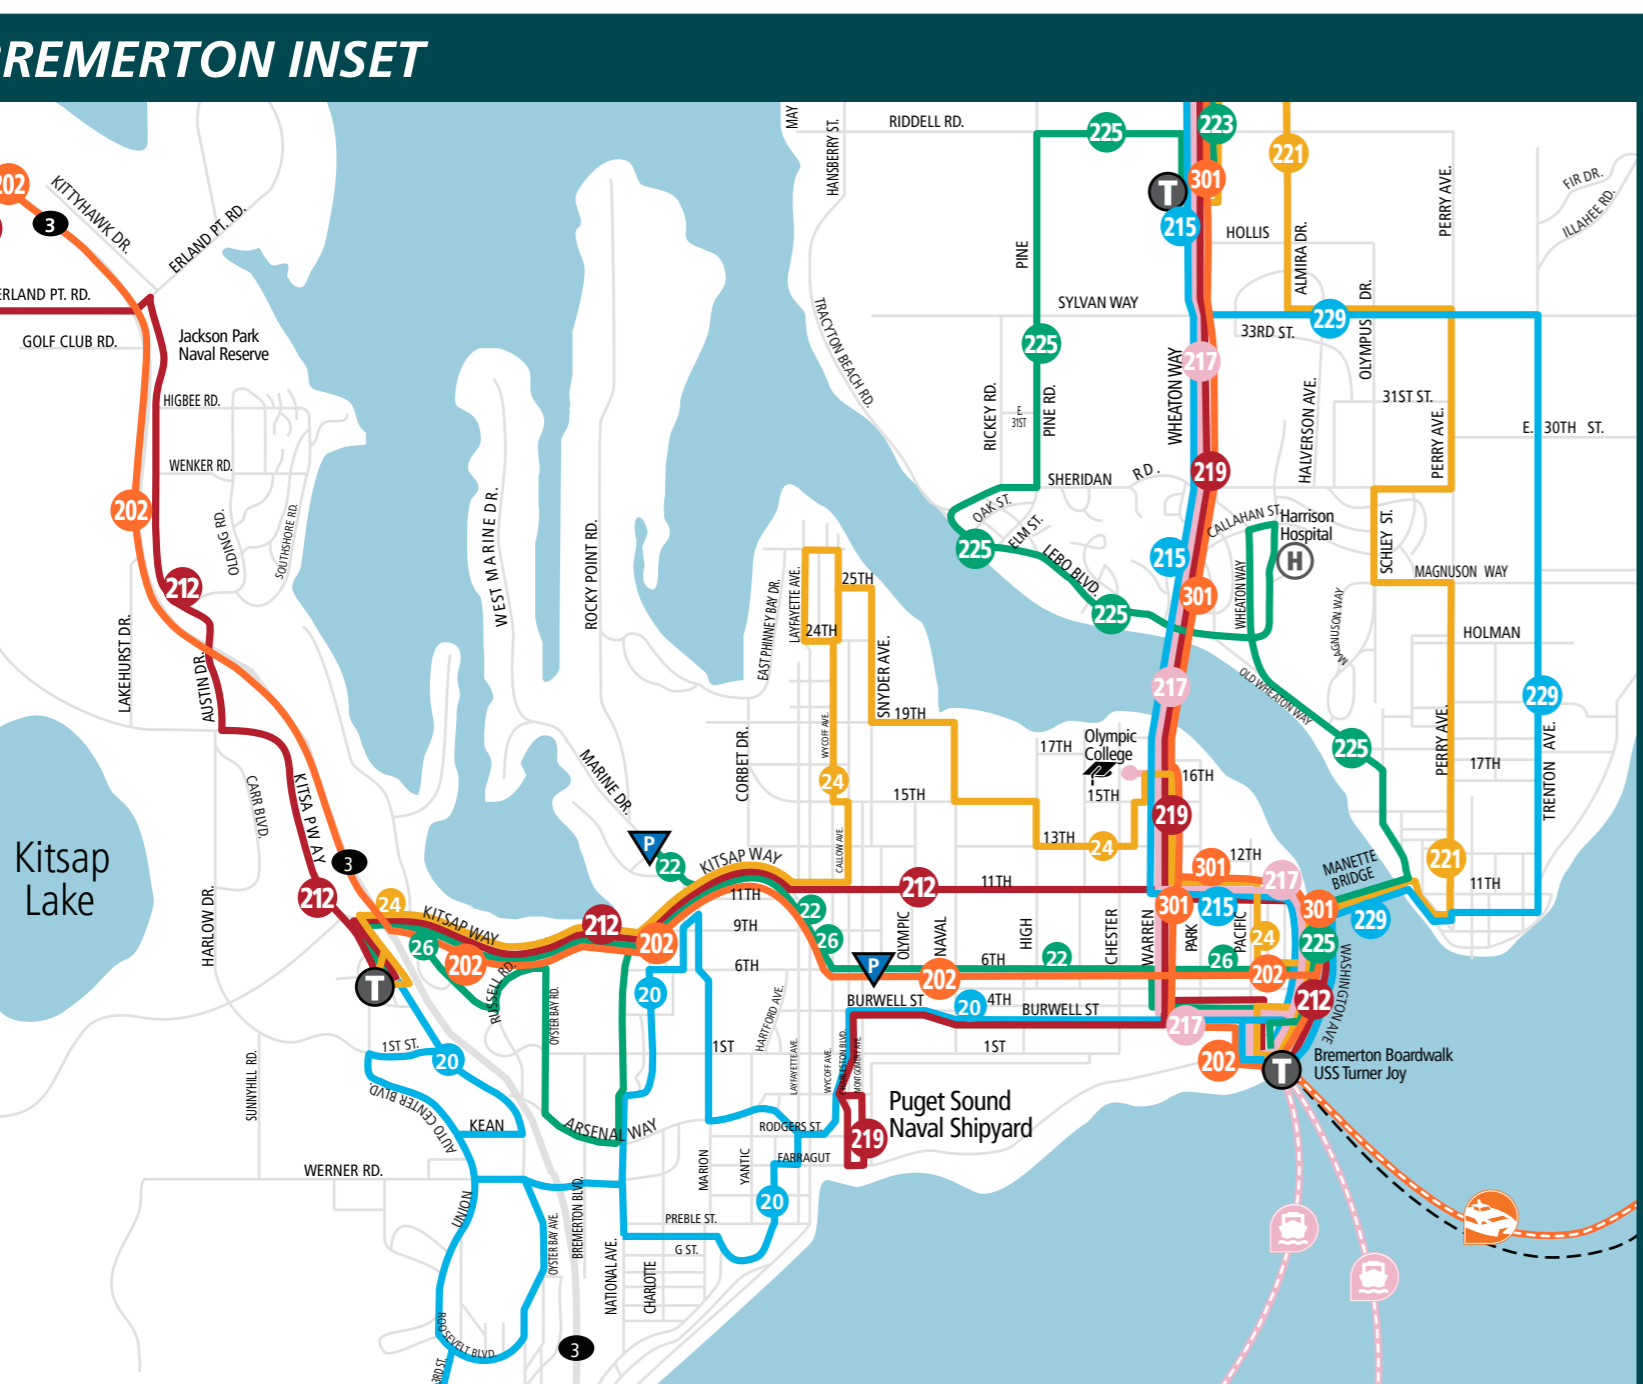

Kitsap Transit System Map

<ul style="list-style-type: none"> 9 South Park 91 Kingston/Bainbridge 93 Manzanita 212 Bremerton/Silverdale West 219 Crossroads Commuter 332 Poulsbo/Silverdale 	<ul style="list-style-type: none"> 4 Tremont 22 Gateway Express 26 Bay Vista 86 Southworth Shuttle 95 Battle Point 99 Bill Point 223 Kariotis 225 Sheridan Park 307 Kingston/North Viking Fast Ferry Express 333 Silverdale/Bainbridge
<ul style="list-style-type: none"> 20 Navy Yard City 81 Annapolis Commuter 94 Agate Point 98 Fort Ward 215 McWilliams Commuter 229 Trenton Commuter 235 East Silverdale Old Town 302 Kingston/Suquamish Fast Ferry 344 Poulsbo Central 	<ul style="list-style-type: none"> 5 Sidney 85 Mullenix Express 217 Bremerton/Silverdale East 234 Kitsap Mall/Bangor 390 Poulsbo/Bainbridge Local Foot Ferries
<ul style="list-style-type: none"> 8 Bethel 24 Olympic College 92 Kingston/Suquamish 96 Sunrise 97 Crystal Springs 106 Fletcher Bay 221 Perry Avenue 237 West Silverdale/Fairgrounds 	<ul style="list-style-type: none"> 202 Central Kitsap Fast Ferry Express 301 North Kitsap Fast Ferry Express 338 Gateway/Bainbridge Express Fast Ferry Bremerton - Seattle Fast Ferry Kingston - Seattle Purdy Connection KRC Kingston Ride Commuter KR Kingston Ride SK Ride BI BI Ride

This map is intended for general transit information only, and subject to change. Refer to individual schedules for specific information.