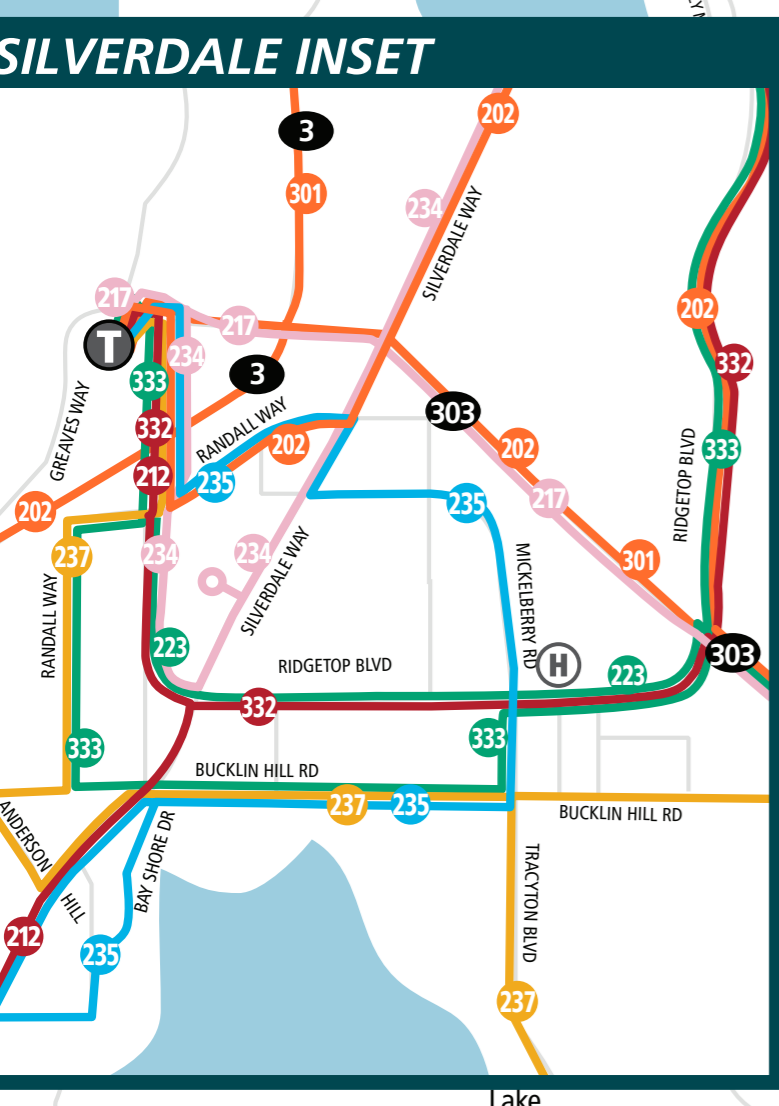

Kitsap Transit System Map

<ul style="list-style-type: none"> 9 South Park 91 Kingston/Bainbridge 93 Manzanita 212 Bremerton/Silverdale West 219 Crossroads Commuter 332 Poulsbo/Silverdale 	<ul style="list-style-type: none"> 4 Tremont 22 Gateway Express 26 Bay Vista 86 Southworth Shuttle 95 Battle Point 99 Bill Point 223 Kariotis 225 Sheridan Park 307 Kingston/North Viking Fast Ferry Express 333 Silverdale/Bainbridge
<ul style="list-style-type: none"> 20 Navy Yard City 81 Annapolis Commuter 94 Agate Point 98 Fort Ward 215 McWilliams Commuter 229 Trenton Commuter 235 East Silverdale Old Town 302 Kingston/Suquamish Fast Ferry 344 Poulsbo Central 	<ul style="list-style-type: none"> 5 Sidney 85 Mullenix Express 217 Bremerton/Silverdale East 234 Kitsap Mall/Bangor 390 Poulsbo/Bainbridge Local Foot Ferries
<ul style="list-style-type: none"> 8 Bethel 24 Olympic College 92 Kingston/Suquamish 96 Sunrise 97 Crystal Springs 106 Fletcher Bay 221 Perry Avenue 237 West Silverdale/Fairgrounds 	<ul style="list-style-type: none"> 202 Central Kitsap Fast Ferry Express 301 North Kitsap Fast Ferry Express 338 Gateway/Bainbridge Express Fast Ferry Bremerton - Seattle Fast Ferry Kingston - Seattle Purdy Connection KRC Kingston Ride Commuter KR Kingston Ride SK Ride BI BI Ride

This map is intended for general transit information only, and subject to change. Refer to individual schedules for specific information.