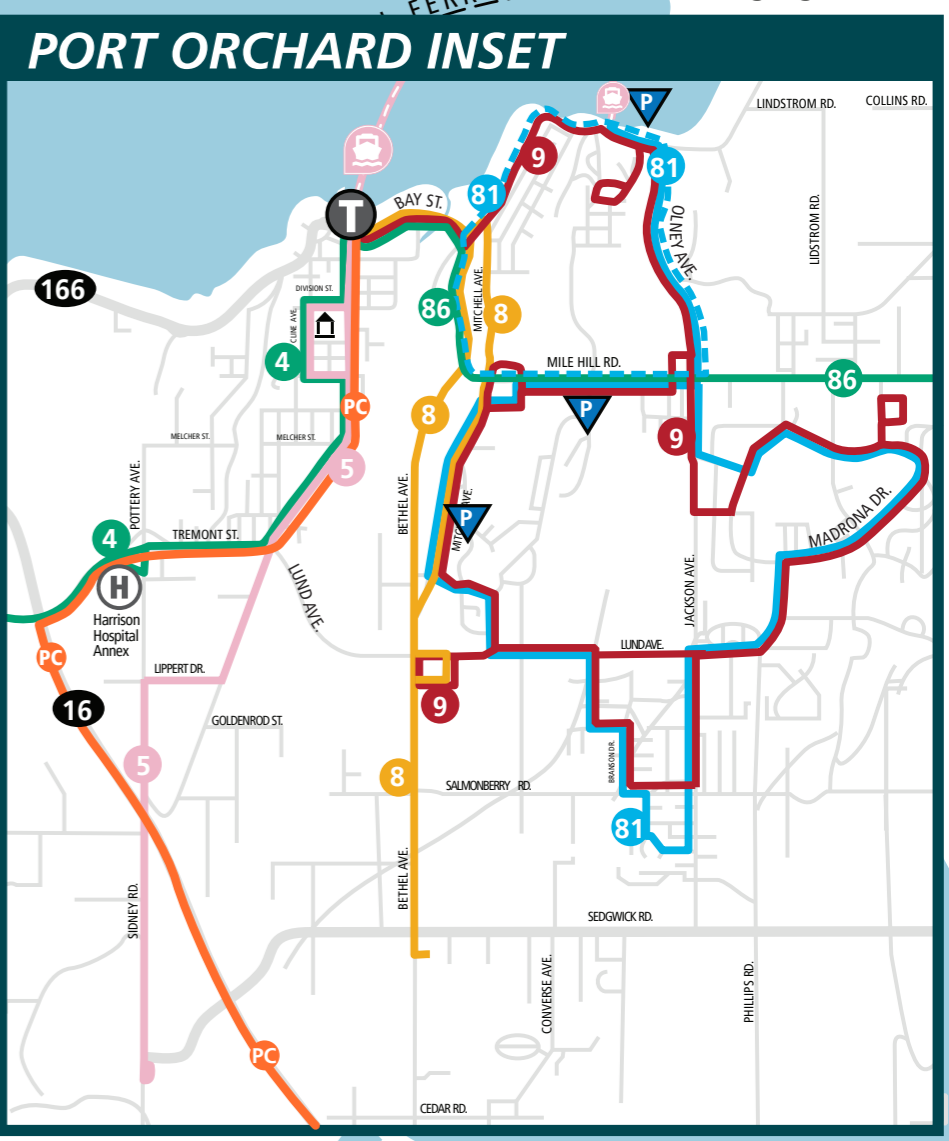

Kitsap Transit System Map

<ul style="list-style-type: none"> 9 South Park 91 Kingston/Bainbridge 93 Manzanita 212 Bremerton/Silverdale West 219 Crossroads Commuter 332 Poulsbo/Silverdale 	<ul style="list-style-type: none"> 4 Tremont 22 Gateway Express 26 Bay Vista 86 Southworth Shuttle 95 Battle Point 99 Bill Point 223 Kariotis 225 Sheridan Park 307 Kingston/North Viking Fast Ferry Express 333 Silverdale/Bainbridge
<ul style="list-style-type: none"> 20 Navy Yard City 81 Annapolis Commuter 94 Agate Point 98 Fort Ward 215 McWilliams Commuter 229 Trenton Commuter 235 East Silverdale Old Town 302 Kingston/Suquamish Fast Ferry 344 Poulsbo Central 	<ul style="list-style-type: none"> 5 Sidney 85 Mullenix Express 217 Bremerton/Silverdale East 234 Kitsap Mall/Bangor 390 Poulsbo/Bainbridge Local Foot Ferries
<ul style="list-style-type: none"> 8 Bethel 24 Olympic College 92 Kingston/Suquamish 96 Sunrise 97 Crystal Springs 106 Fletcher Bay 221 Perry Avenue 237 West Silverdale/Fairgrounds 	<ul style="list-style-type: none"> 202 Central Kitsap Fast Ferry Express 301 North Kitsap Fast Ferry Express 338 Gateway/Bainbridge Express Fast Ferry Bremerton - Seattle Fast Ferry Kingston - Seattle Purdy Connection KRC Kingston Ride Commuter KR Kingston Ride SK Ride BI BI Ride

This map is intended for general transit information only, and subject to change. Refer to individual schedules for specific information.