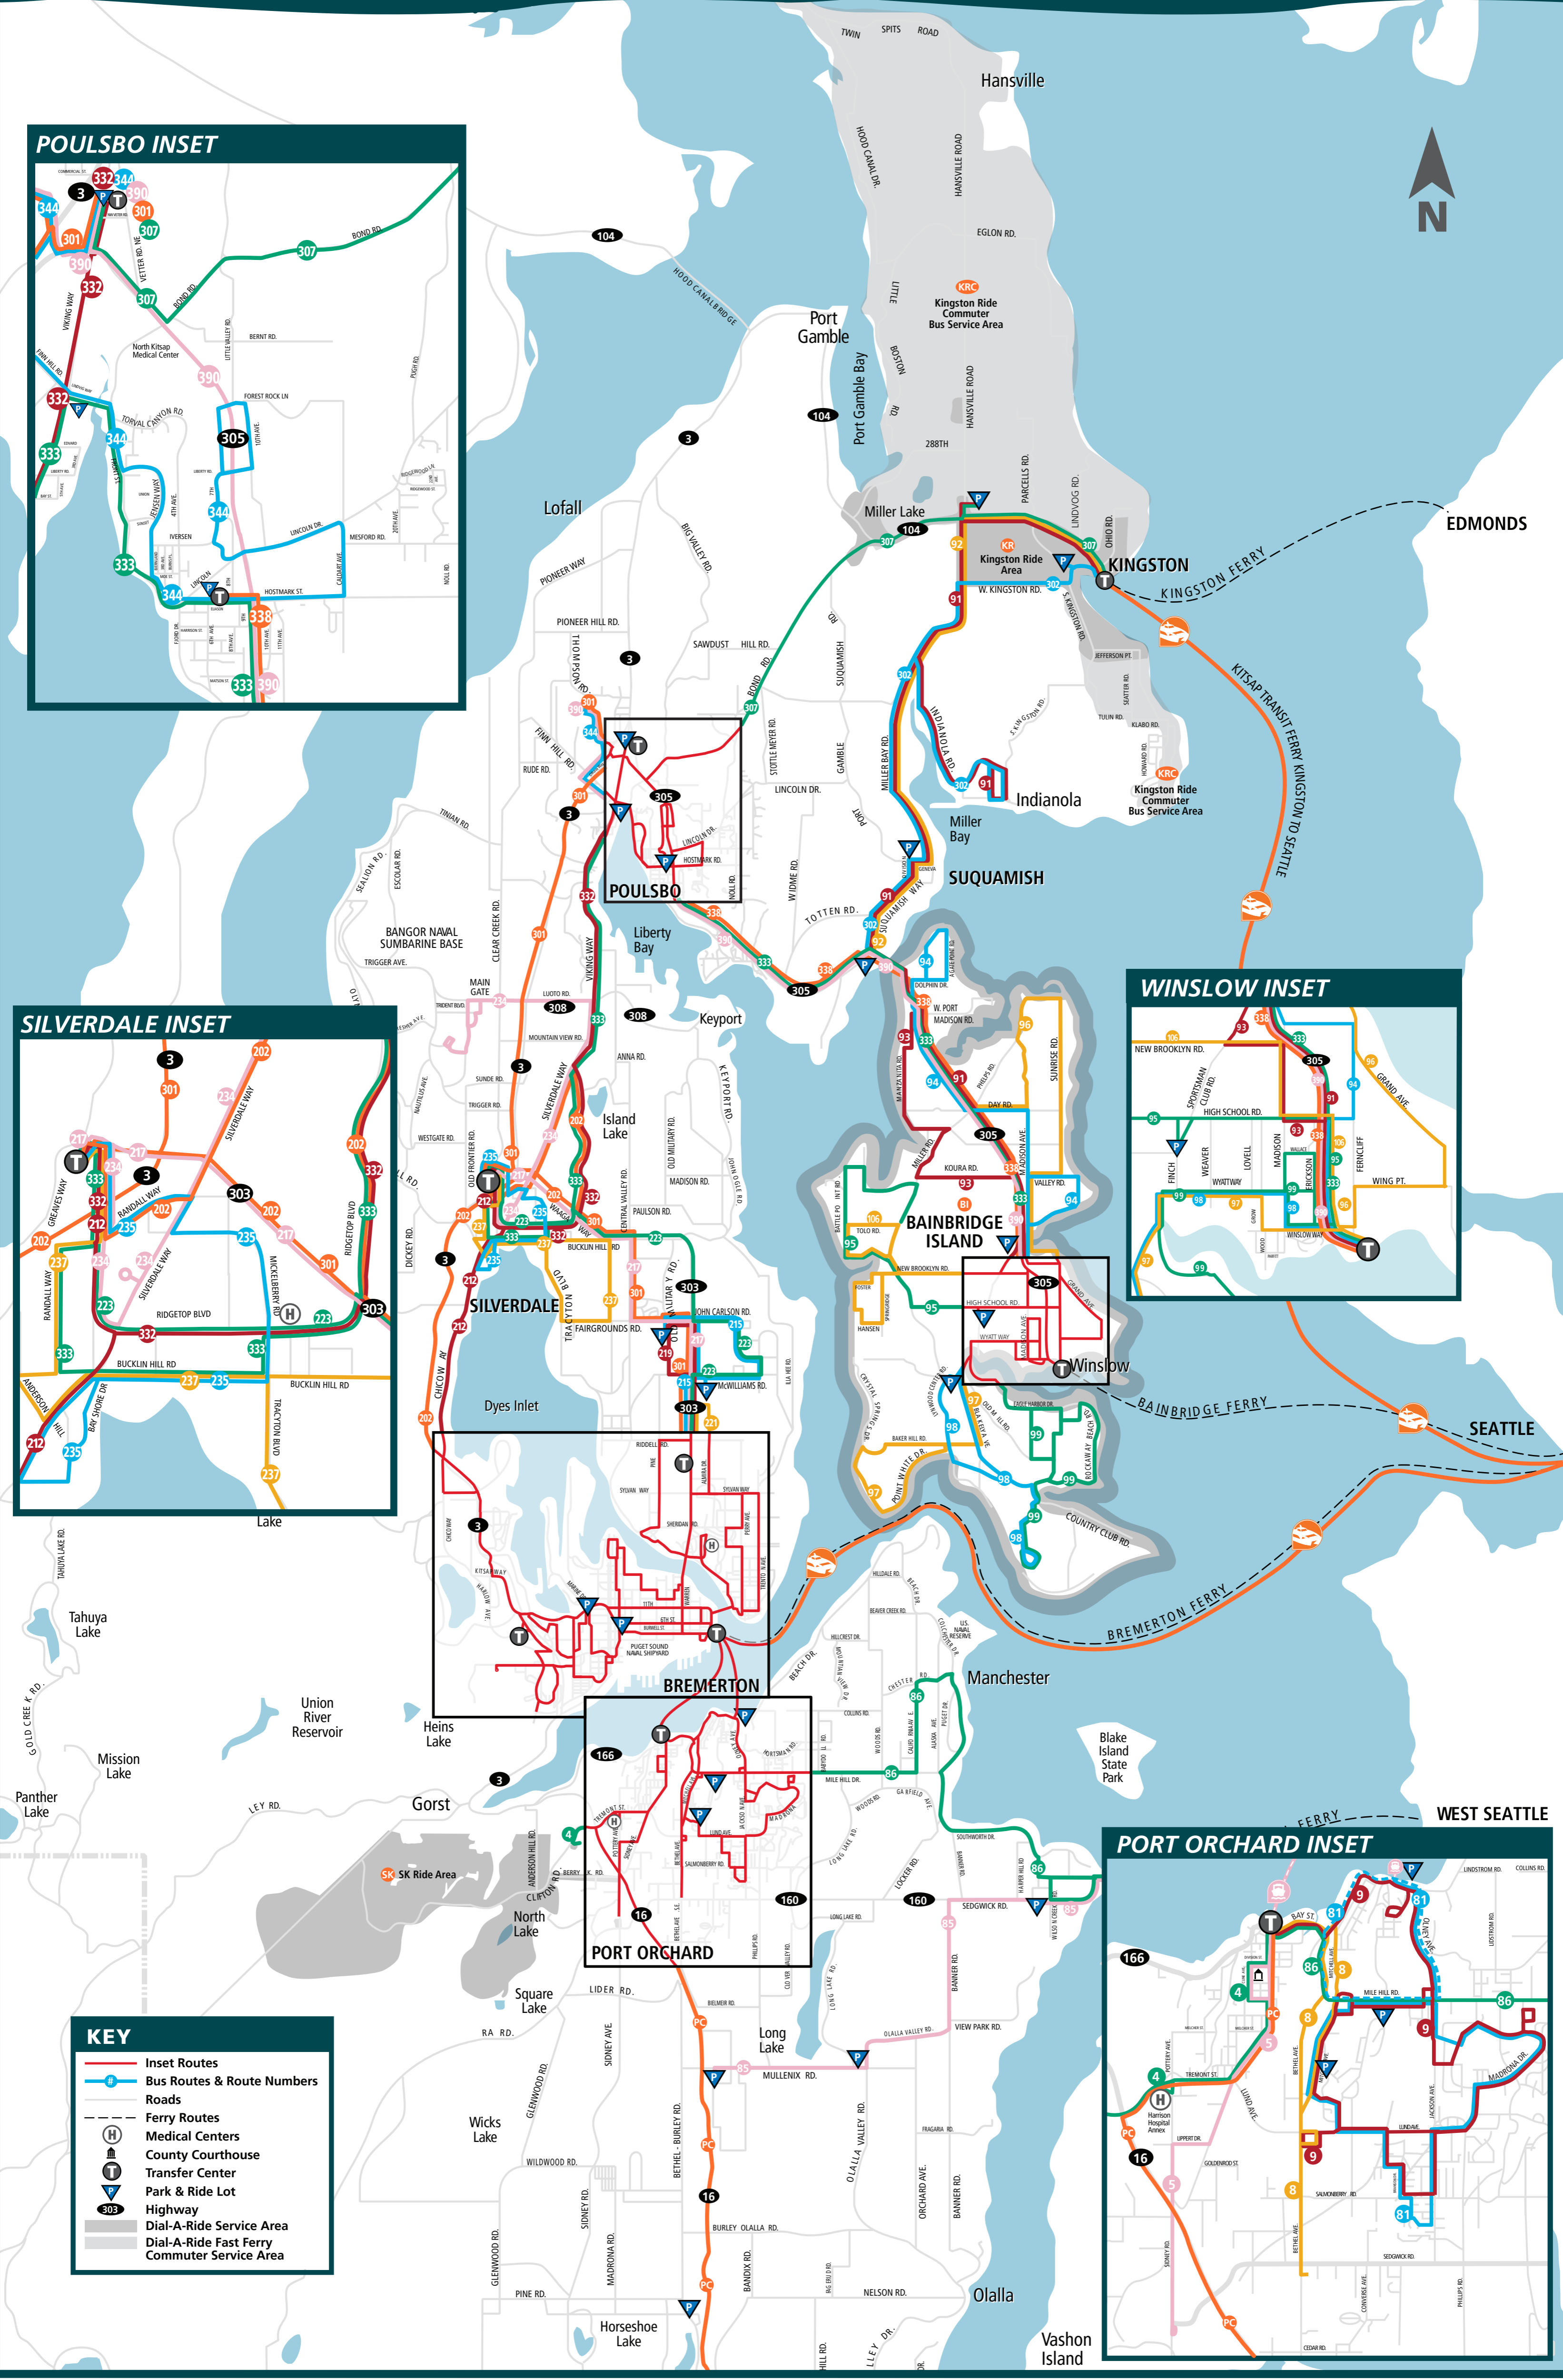

Kitsap Transit System Map

<ul style="list-style-type: none"> 9 South Park 91 Kingston/Bainbridge 93 Manzanita 212 Bremerton/Silverdale West 219 Crossroads Commuter 332 Poulsbo/Silverdale 	<ul style="list-style-type: none"> 4 Tremont 22 Gateway Express 26 Bay Vista 86 Southworth Shuttle 95 Battle Point 99 Bill Point 223 Kariotis 225 Sheridan Park 307 Kingston/North Viking Fast Ferry Express 333 Silverdale/Bainbridge
<ul style="list-style-type: none"> 20 Navy Yard City 81 Annapolis Commuter 94 Agate Point 98 Fort Ward 215 McWilliams Commuter 229 Trenton Commuter 235 East Silverdale Old Town 302 Kingston/Suquamish Fast Ferry 344 Poulsbo Central 	<ul style="list-style-type: none"> 5 Sidney 85 Mullenix Express 217 Bremerton/Silverdale East 234 Kitsap Mall/Bangor 390 Poulsbo/Bainbridge Local Foot Ferries
<ul style="list-style-type: none"> 8 Bethel 24 Olympic College 92 Kingston/Suquamish 96 Sunrise 97 Crystal Springs 106 Fletcher Bay 221 Perry Avenue 237 West Silverdale/Fairgrounds 	<ul style="list-style-type: none"> 202 Central Kitsap Fast Ferry Express 301 North Kitsap Fast Ferry Express 338 Gateway/Bainbridge Express Fast Ferry Bremerton - Seattle Fast Ferry Kingston - Seattle Purdy Connection KRC Kingston Ride Commuter KR Kingston Ride SK Ride BI BI Ride

This map is intended for general transit information only, and subject to change. Refer to individual schedules for specific information.