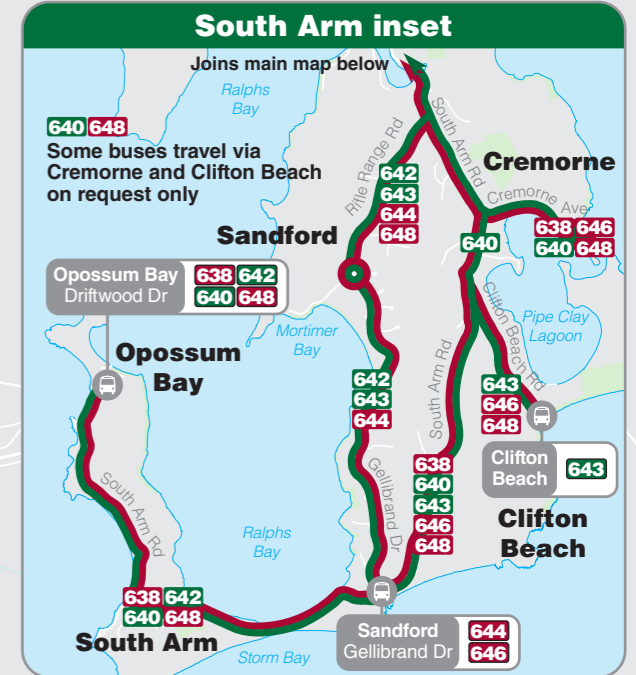

**694G** Bus continues to Glenorchy  
**697 698** Buses continue to Old Beach & Granton  
 (see Hobart North Network Guide)

### Map Legend

- Hospital
- Shopping centre
- School
- Educational institution
- Railway
- Bus route
- Limited service
- Multiple services on route
- 630** Bus route number
- Bus route start/finish point
- Bus interchange

0m 500m 1km  
 Cartography by TransitGraphics

Refer to pages 1 & 2 for more route information.

**Hobart City Interchange - Elizabeth St**

606	630	650	680
608	632	652	685
610	638	660	690
613	640	662	692
614	642	664	694
615	644	665	
620	646	668	
625	648	670	

**Occasional services bypass Rosny Park on routes**

608 615 625 632  
 613 620 630 642

**Clarence St services**

605 613 620 630 638 642  
 610 615 625 632 640 644

For timetables, maps, fares and tickets call the Information Hotline  
**13 22 01**  
 or visit  
[www.metrotas.com.au](http://www.metrotas.com.au)