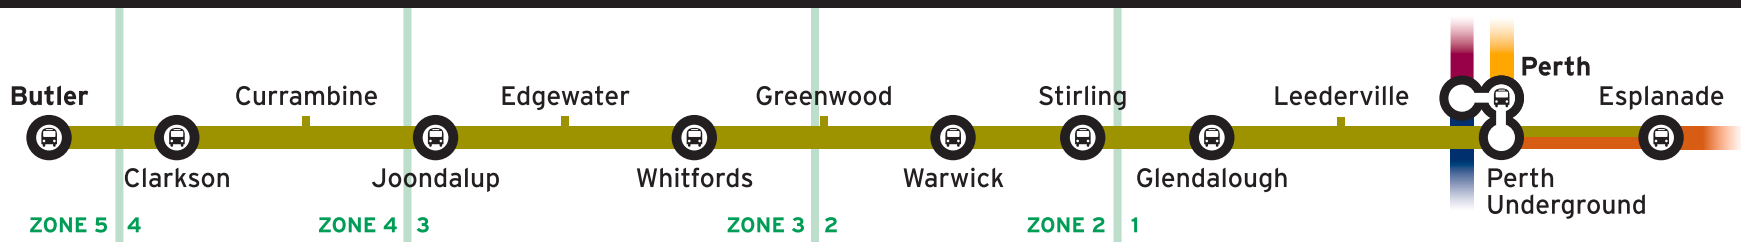

Joondalup line stopping pattern diagram

Joondalup Line

LEGEND

- Bus transfer
- Train transfer
- Special Event Station
- Train and Bus transfer

Joondalup Line Armadale/Thornlie Line Fremantle Line Mandurah Line Midland Line