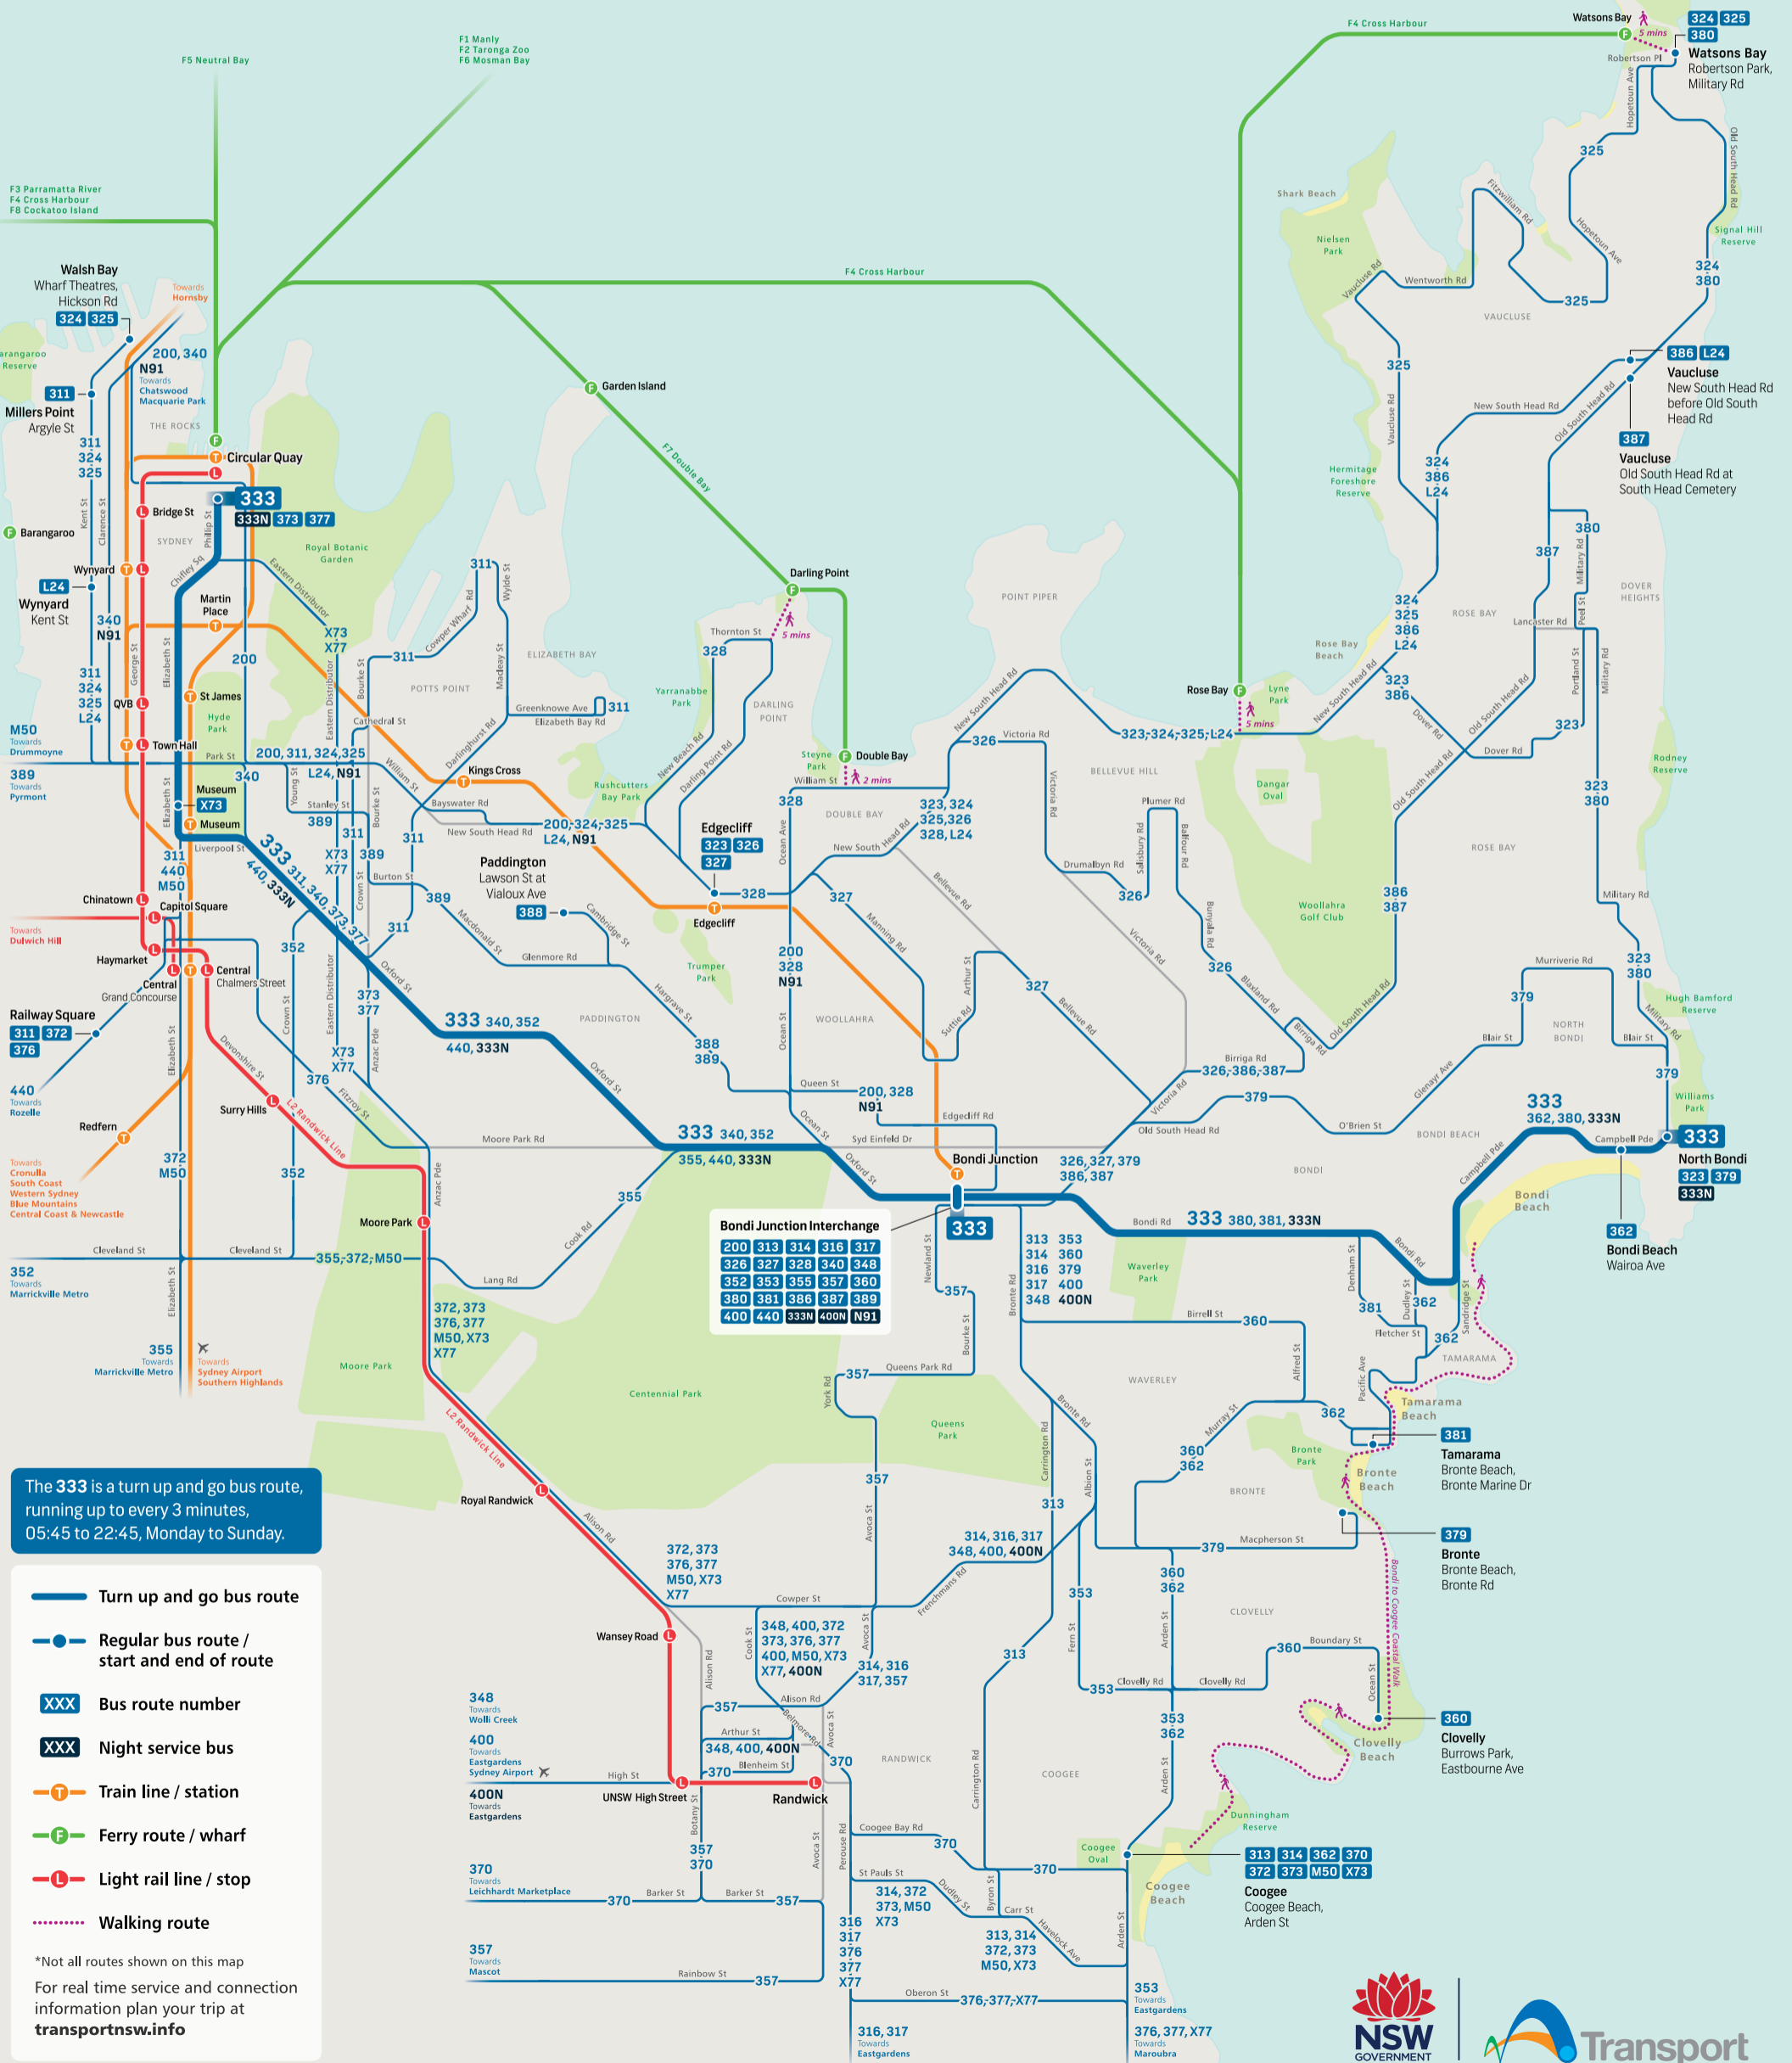

Buses around the Eastern Suburbs

The 333 is a turn up and go bus route, running up to every 3 minutes, 05:45 to 22:45, Monday to Sunday.

- Turn up and go bus route
- Regular bus route / start and end of route
- XXX Bus route number
- XXX Night service bus
- T— Train line / station
- F— Ferry route / wharf
- L— Light rail line / stop
- - - - - Walking route

*Not all routes shown on this map
For real time service and connection information plan your trip at transportsw.info