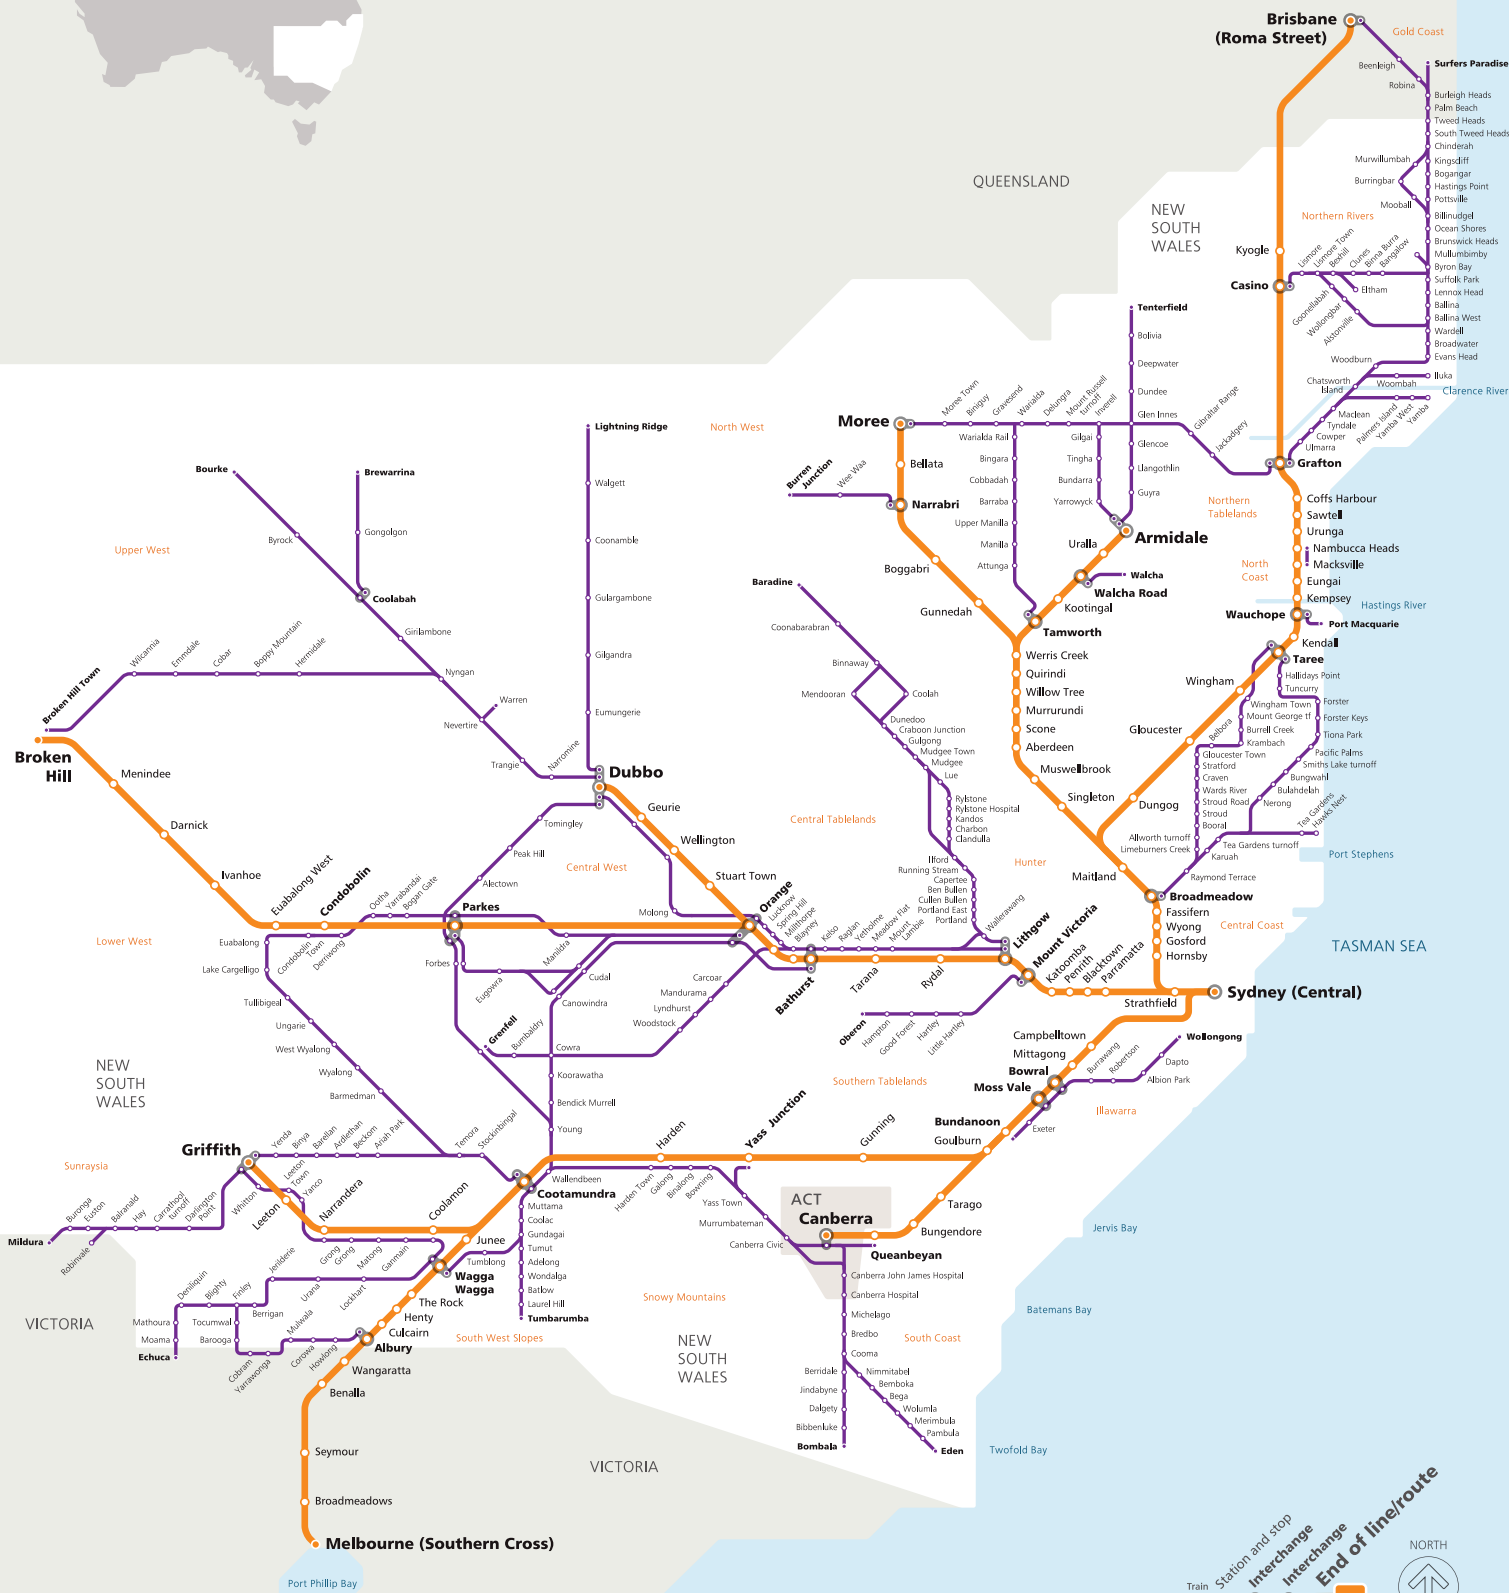

# Regional Trains and Coaches

Check timetables and trip planners for train services and connections

Visit [transportnsw.info](http://transportnsw.info)