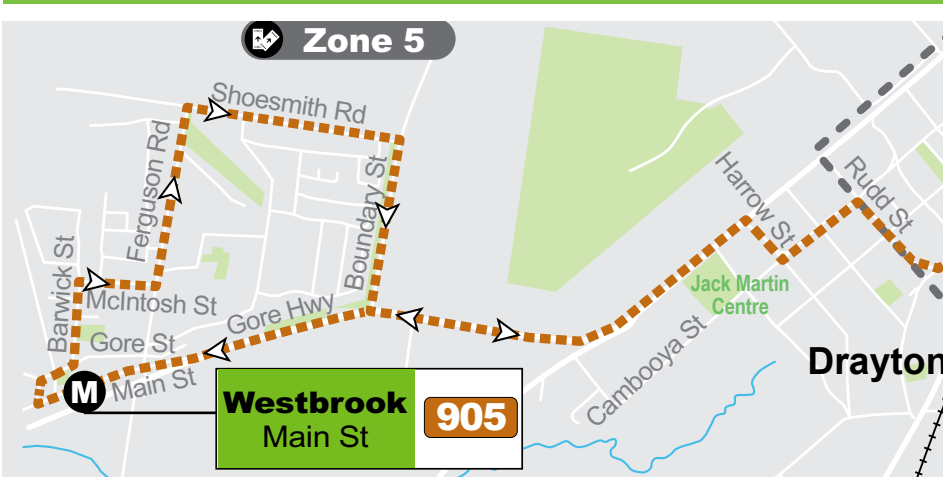

Route 905 to Westbrook map

Key

- Route 901
- Route 902
- Route 903
- Route 904
- Route 905
- Route 905 occasional
- Route 906
- Route 907
- Route 950
- Kan-go fixed route
- Train Line and Station
- Shopping Centre
- Retirement community
- School
- Educational Institution
- Hospital
- Airport
- Fare Zone boundary
- Map reference- see timetable