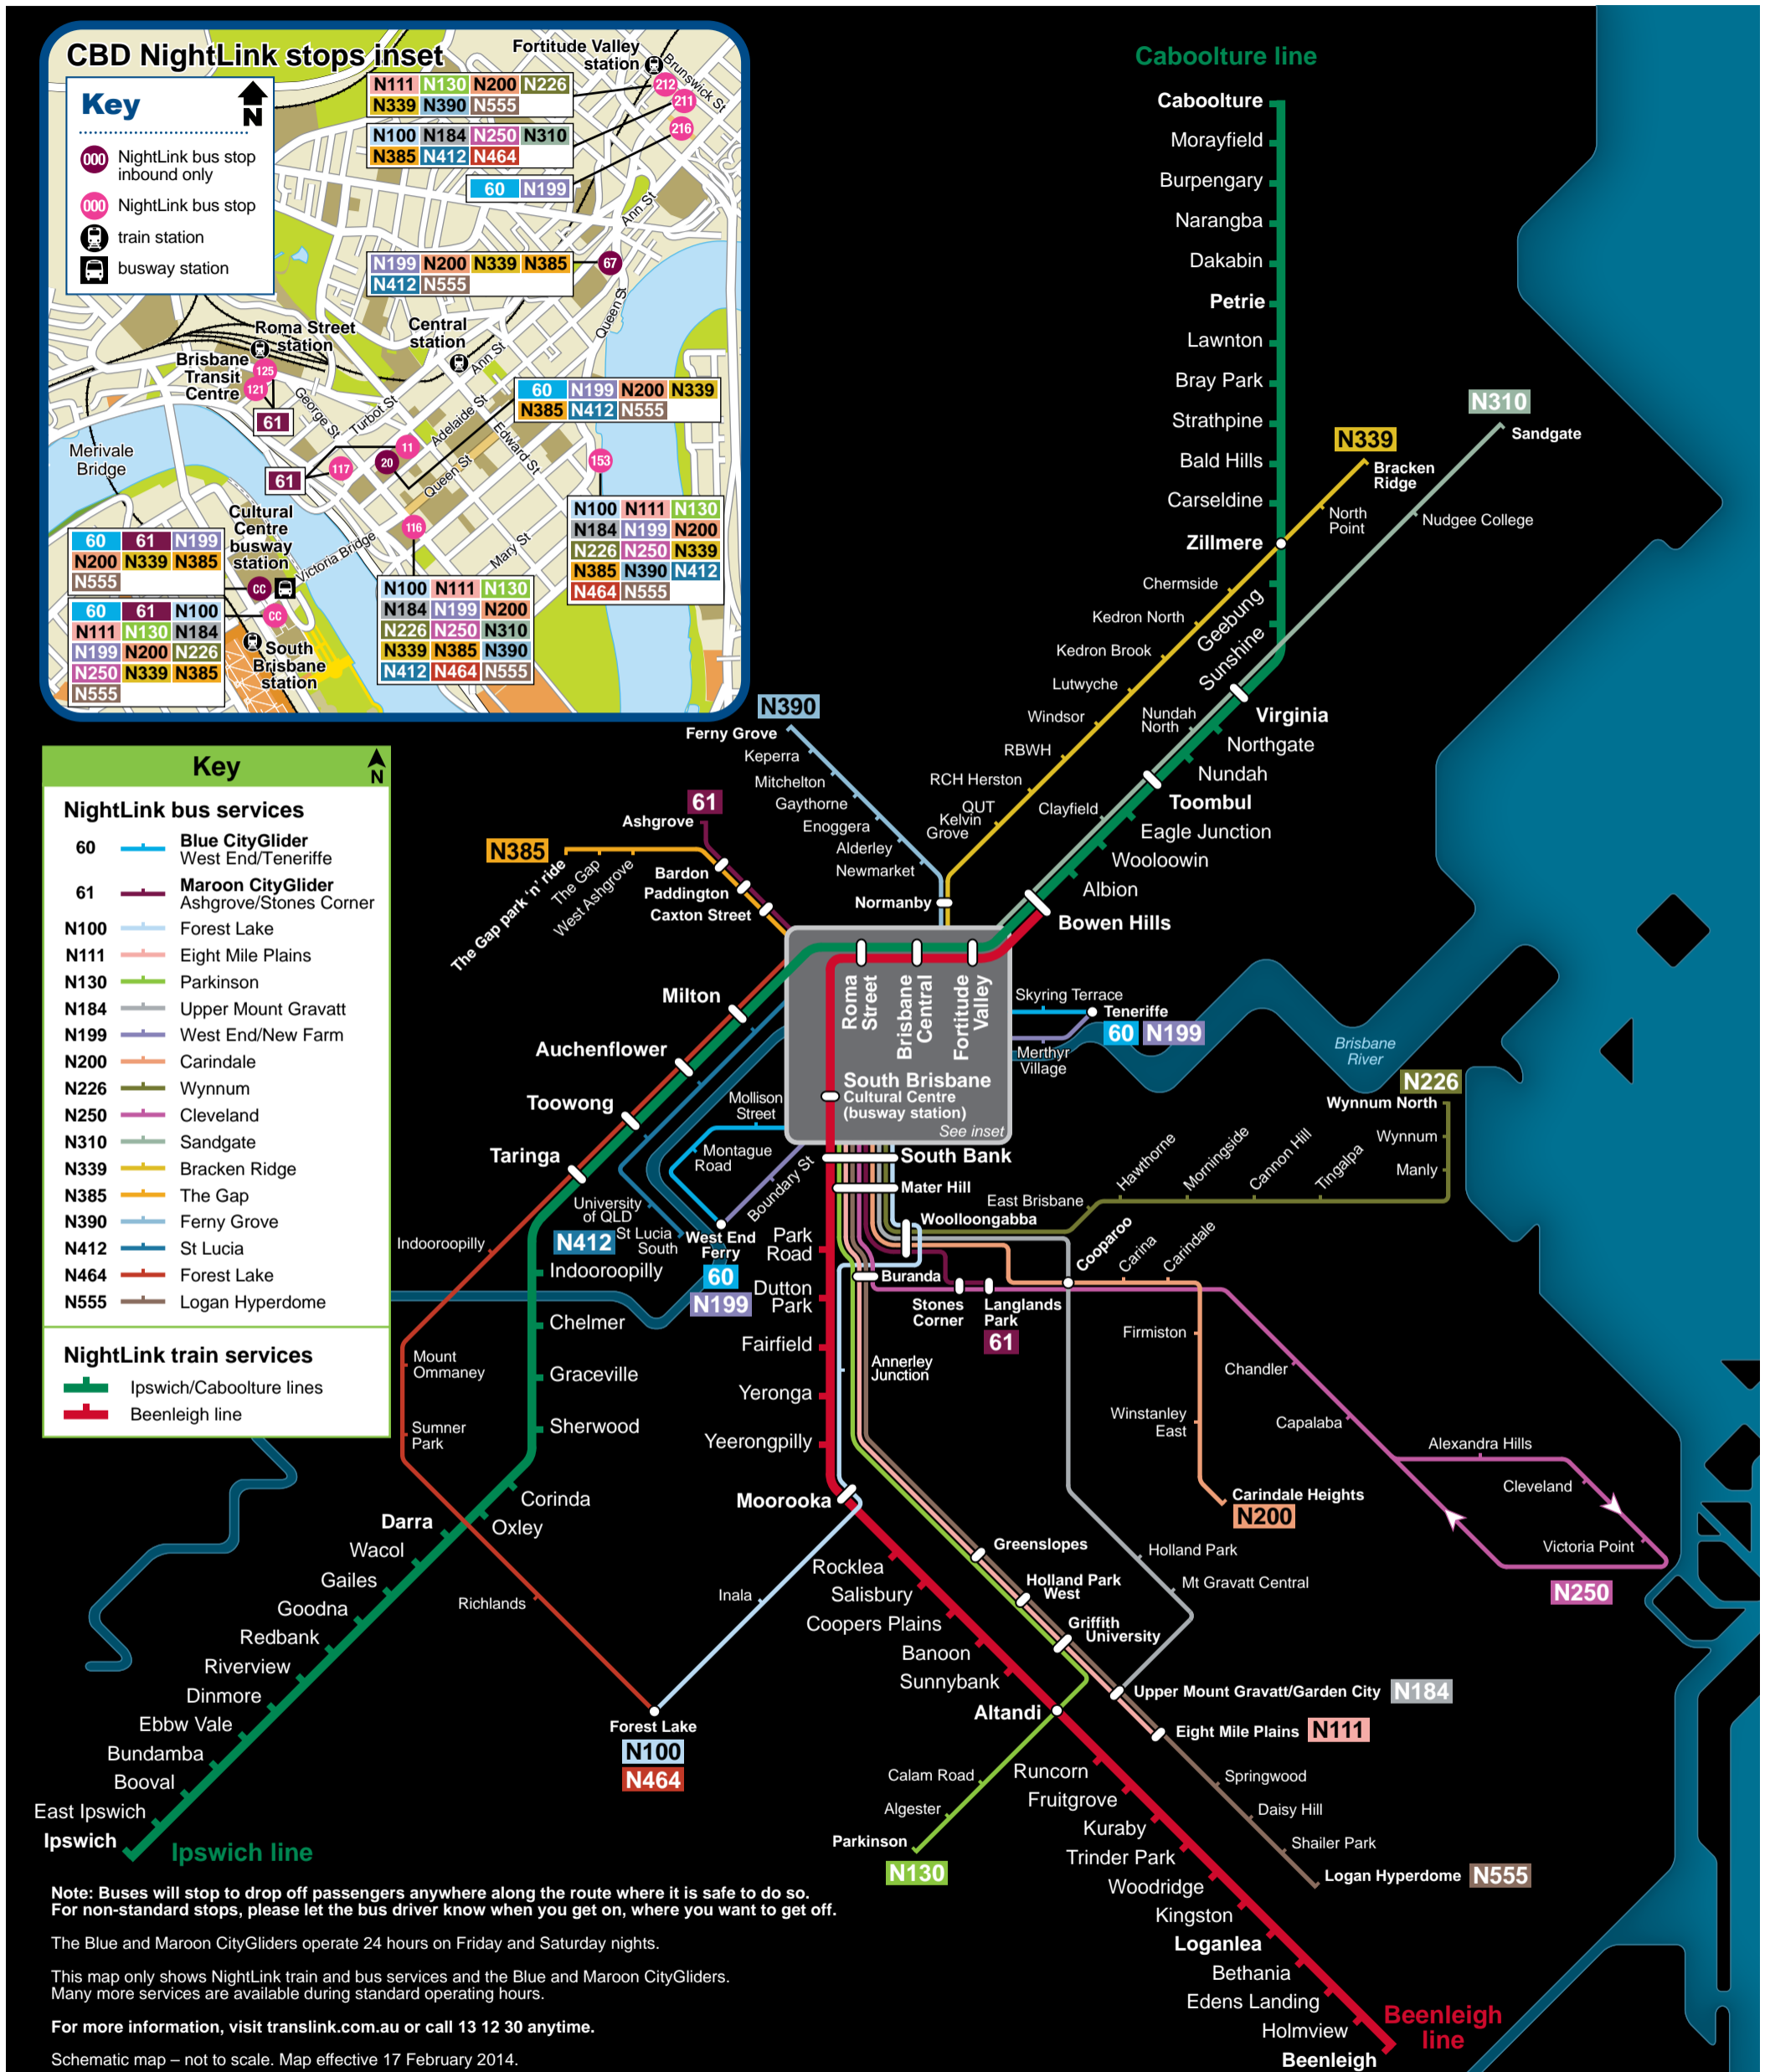

NightLink and CityGlider network map

Effective 17 February 2014

Visit translink.com.au or call 13 12 30

Great state. Great opportunity.

Queensland Government