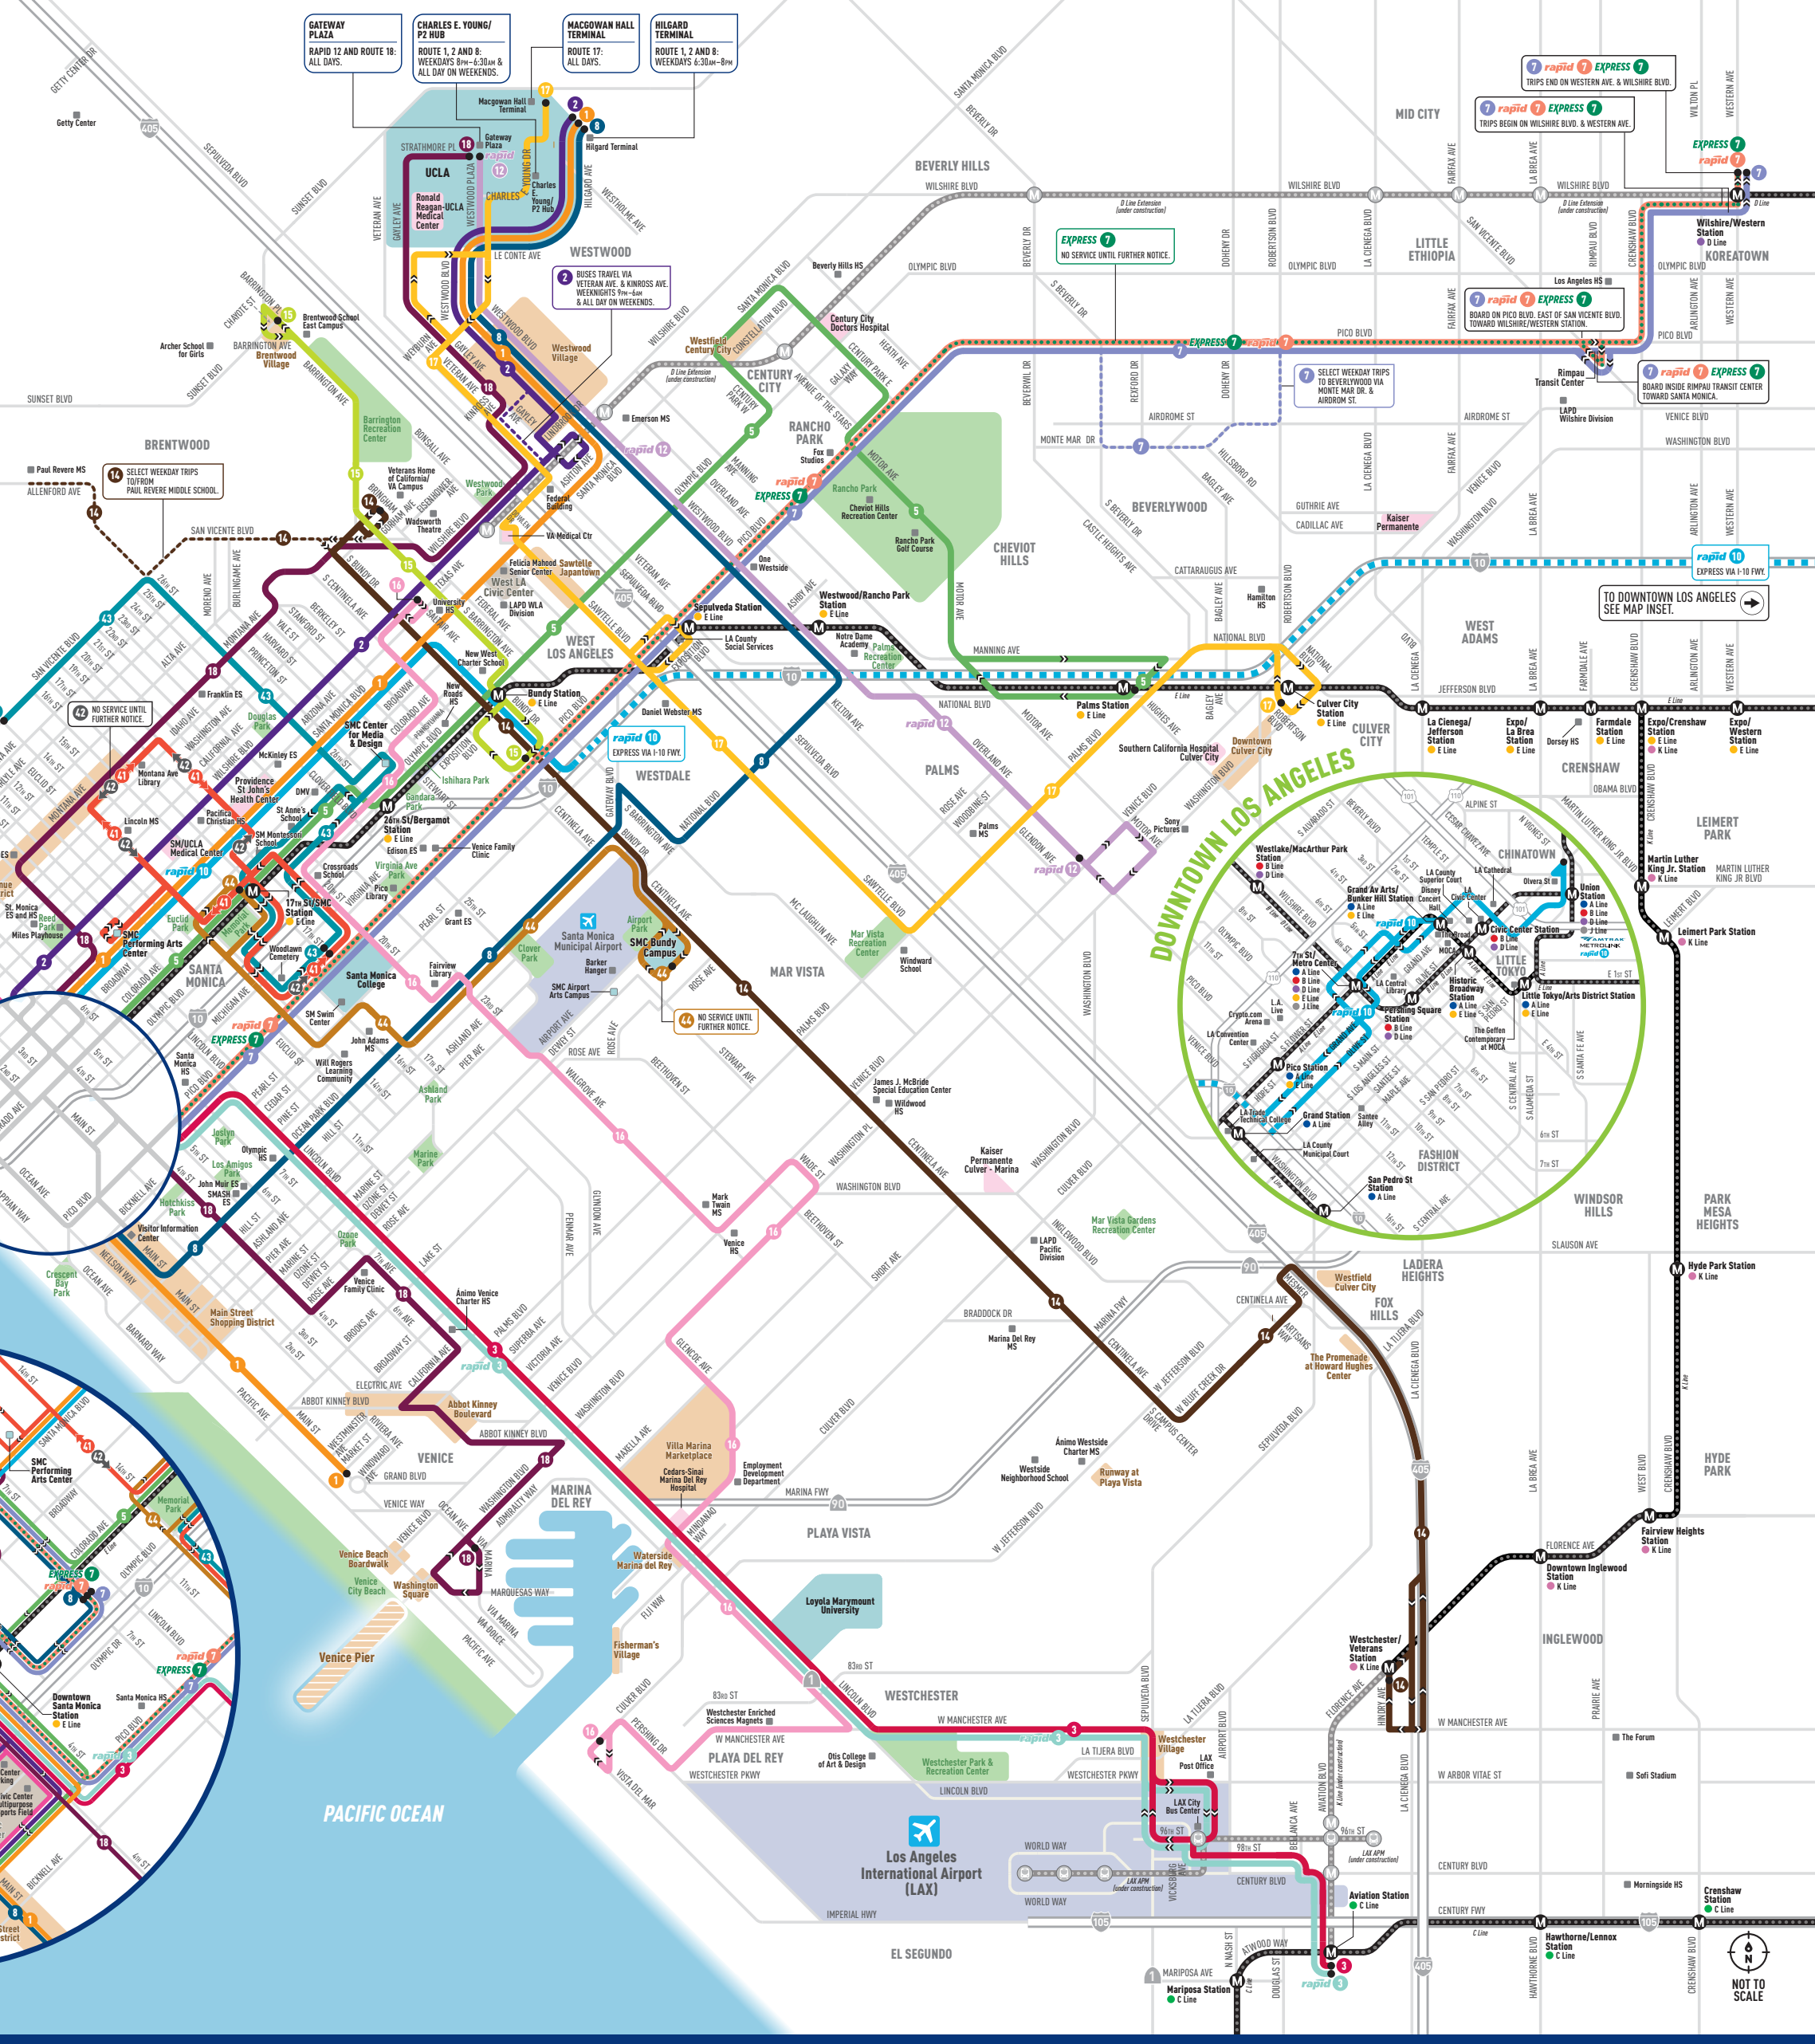

IMPORTANT | IMPORTANTE
NO SERVICE UNTIL FURTHER NOTICE
FUERA DE SERVICIO HASTA NUEVO AVISO
EXPRESS 7

LEGEND | LEYENDA

BIG BLUE BUS ROUTES | RUTAS DE BIG BLUE BUS

1 MAIN ST & SANTA MONICA BLVD	rapid 10 DOWNTOWN LOS ANGELES FREEWAY EXPRESS *
2 WILSHIRE BLVD	rapid 12 OCEAN PARK BLVD & UCLA/WESTWOOD
3 LINCOLN BLVD	rapid 14 CENTINELA AVE & BUNDY DR
rapid 5 LINCOLN BLVD RAPID *	rapid 15 BARRINGTON AVE *
5 OLYMPIC BLVD - CENTURY CITY *	rapid 16 PLAZA DEL REY - WILSHIRE BLVD/BUNDY DR *
7 PICO BLVD	rapid 17 PALMS - VA MEDICAL CENTER - UCLA
rapid 7 PICO BLVD RAPID *	rapid 18 MARINA DEL REY - ABBOT KINNEY - UCLA
EXPRESS 7 PICO BLVD EXPRESS *	rapid 41 SMC - 17th ST STATION - MONTANA 41 CLOCKWISE *
rapid 7 & EXPRESS 7 USE SAME ROUTE	rapid 42 SMC - 17th ST STATION - MONTANA 42 COUNTERCLOCKWISE *
8 OCEAN PARK BLVD & UCLA/WESTWOOD	rapid 43 SAN VICENTE BLVD - 26th ST - SMC *
9 PACIFIC PALISADES	rapid 44 OCEAN PARK - SMC - 17th ST STATION *

OTHER SYMBOLS | OTROS SIMBOLOS

M METRO RAIL STATION	P PARK
M FUTURE METRO RAIL STATION	A AIRPORT
U UNIVERSITY/COLLEGE	H HOSPITAL/MEDICAL CENTER
LA LAX AIRPORT	S SHOPPING/COMMERCIAL AREA
R RAIL LINE	C CIVIC CENTER
F FUTURE RAIL LINE	U UNIVERSITY/COLLEGE

Monday-Friday Service Only
 Servicio sólo de lunes a viernes

Rapid & Express Routes: Limited Stop Service
 Ruta Rapid y Express: Servicio de paradas de limitadas

SYSTEM MAP

bigbluebus.com | 310.451.5444 | EFFECTIVE DECEMBER 17, 2023

big blue bus