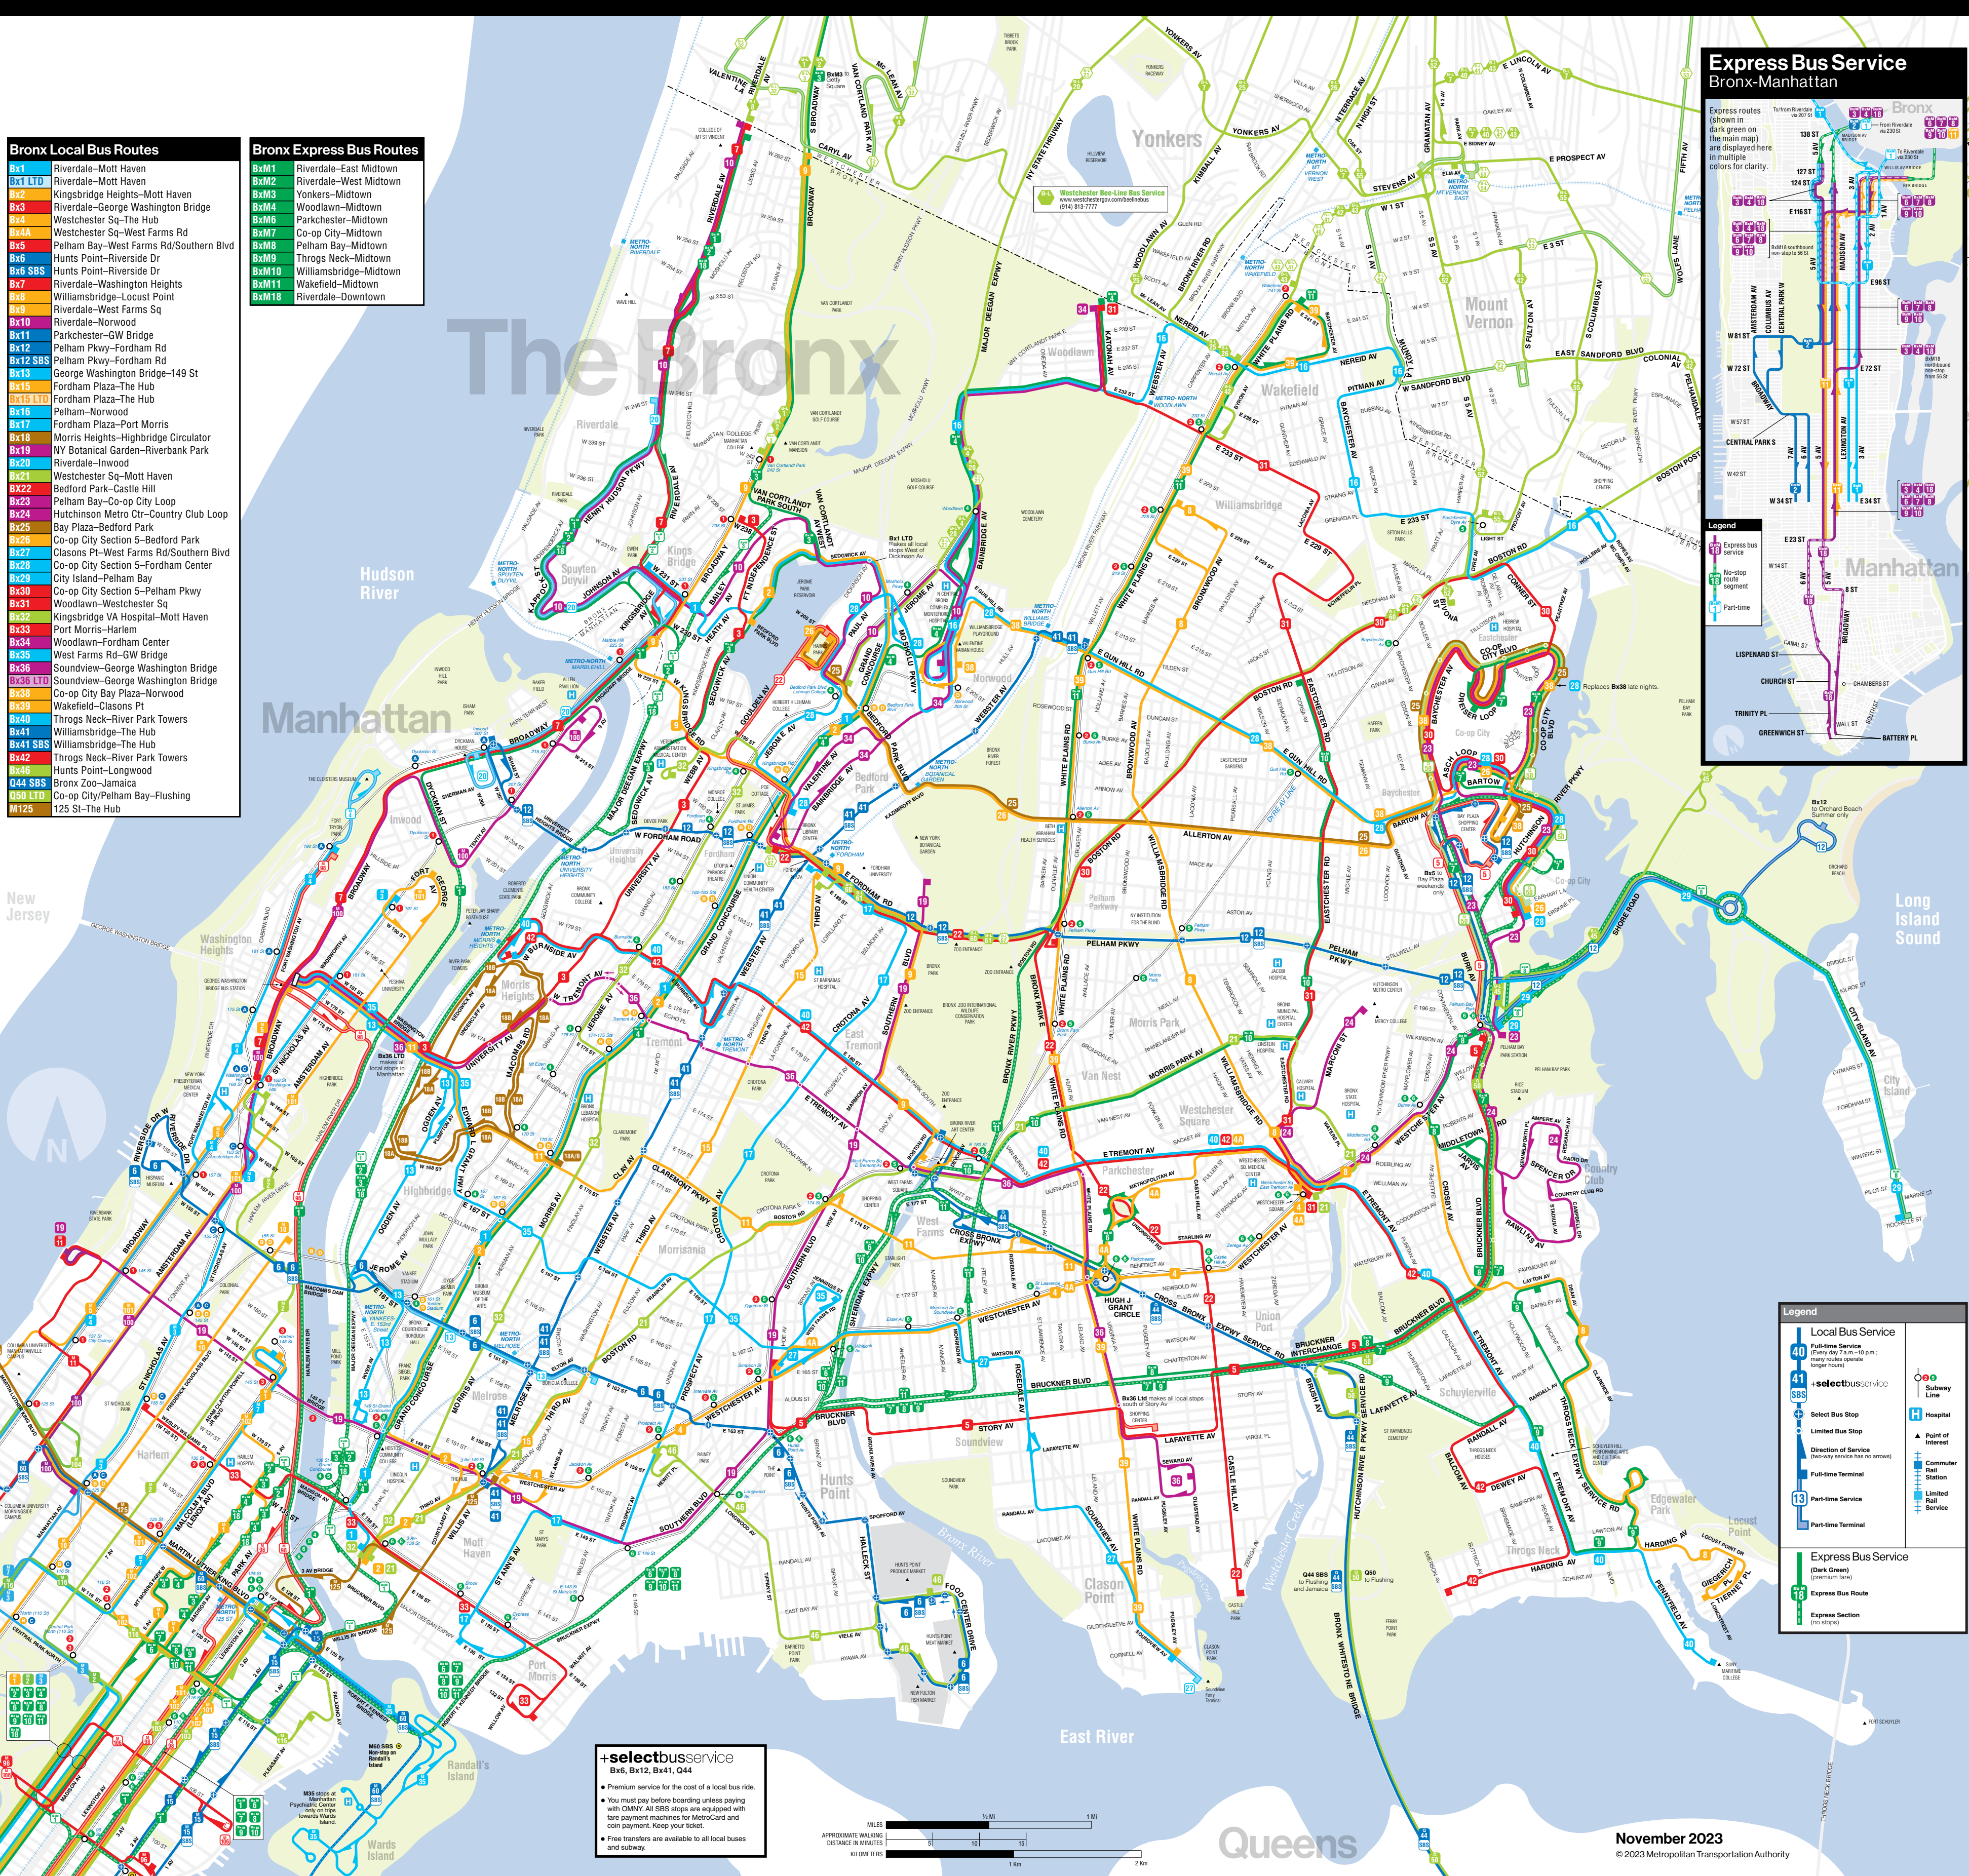

1. ### Bronx Express Bus Routes
2. **BxM1** Riverdale–East Midtown
   - **BxM2** Riverdale–West Midtown
   - **BxM3** Yonkers–Midtown
   - **BxM4** Woodlawn–Midtown
   - **BxM6** Parkchester–Midtown
   - **BxM7** Co-op City–Midtown
   - **BxM8** Pelham Bay–Midtown
   - **BxM9** Throgs Neck–Midtown
   - **BxM10** Williamsbridge–Midtown
   - **BxM11** Wakefield–Midtown
   - **BxM18** Riverdale–Downtown

Express Bus Service Bronx-Manhattan

Express routes (shown in dark green on the main map) are displayed here in multiple colors for clarity.

Legend

- Express bus service
- No-stop route segment
- Part-time

Legend

— Local Bus Service	● Full-time Service (Every day 7 a.m. to 10 p.m.; many routes operate longer hours)	○ Subway Line
+ selectbus service	● Select Bus Stop	H Hospital
● Limited Bus Stop	▲ Point of Interest	+ Commuter Rail Station
→ Direction of Service (two-way service has no arrows)	+ Full-time Terminal	+ Limited Rail Service
→ Part-time Service	+ Part-time Terminal	
— Express Bus Service (Dark Green) (Greenium fare)	— Express Bus Route	
— Express Section (no stops)