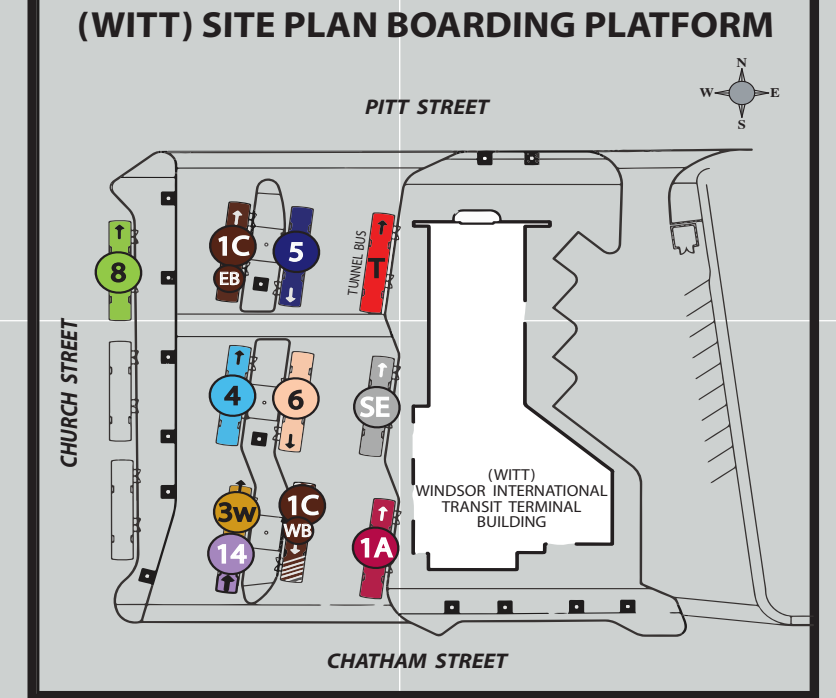

- City of Windsor Boundary
- Local Roads
- Rail Lines
- Hospital
- Lakes
- Parklands
- Major Special Event Areas
- Indoor/Outdoor Pools
- Ice Rinks
- Rt. Hon. Herb Gray Parkway construction area

1. **Public Libraries**
2. 1 Bridgeview
   - 2 Central
   - 3 Fontainebleau
   - 4 Forest Glade - Optimist
   - 5 Nikola Budimir Memorial
   - 6 Remington Neighbourhood
   - 7 Roseville
   - 8 Sandwich
   - 9 Semtimore
   - 10 South Walkerville
   - 11 Windsor's Community Museum
   - 12 Windsor's Community Archives

1. **Secondary Schools**
2. 1 Assumption
   - 2 Catholic Central
   - 3 Ecole Secondaire E.J. Lajoussie
   - 4 Ecole Secondaire Michel-Guillon
   - 5 F.J. Brennan
   - 6 Holy Names
   - 7 Hon. W.C. Kennedy Collegiate Institute
   - 8 Massey
   - 9 P.A.S.S. (Windsor West)
   - 10 P.A.S.S. (Windsor East)
   - 11 Riverside
   - 12 St. Joseph's
   - 13 St. Michael's (Alternative Program) H.S.
   - 14 St. Michael's (Alternative Program) Adult
   - 15 Walkerville
   - 16 Westview Freedom Academy
   - 17 W.F. Herman

1. **University & College**
2. 1 St. Clair College Centre for the Arts
   - 2 St. Clair College Windsor Campus
   - 3 St. Clair College MediaPlex
   - 4 University of Windsor Main Campus
   - 5 University of Windsor St. Denis Centre

GEOMATICS
ENGINEERING DEPARTMENT
May 2015
Map Illustration by Mirko Bontorin
Reverse Side Map Illustration by Larisa Johnston
Reverse Side Index and Cover by Jelena Muegge

transit windsor
519-944-4111

0.1 0 0.5 Km 1 Km 2.5 KILOMETRES

519-944-4111

Transit Windsor
3700 North Service Rd E
Windsor, Ontario
Canada
N8W 5X2

Windsor International Terminal (Downtown)
300 Chatham St W
Windsor, Ontario
N9A 0A8