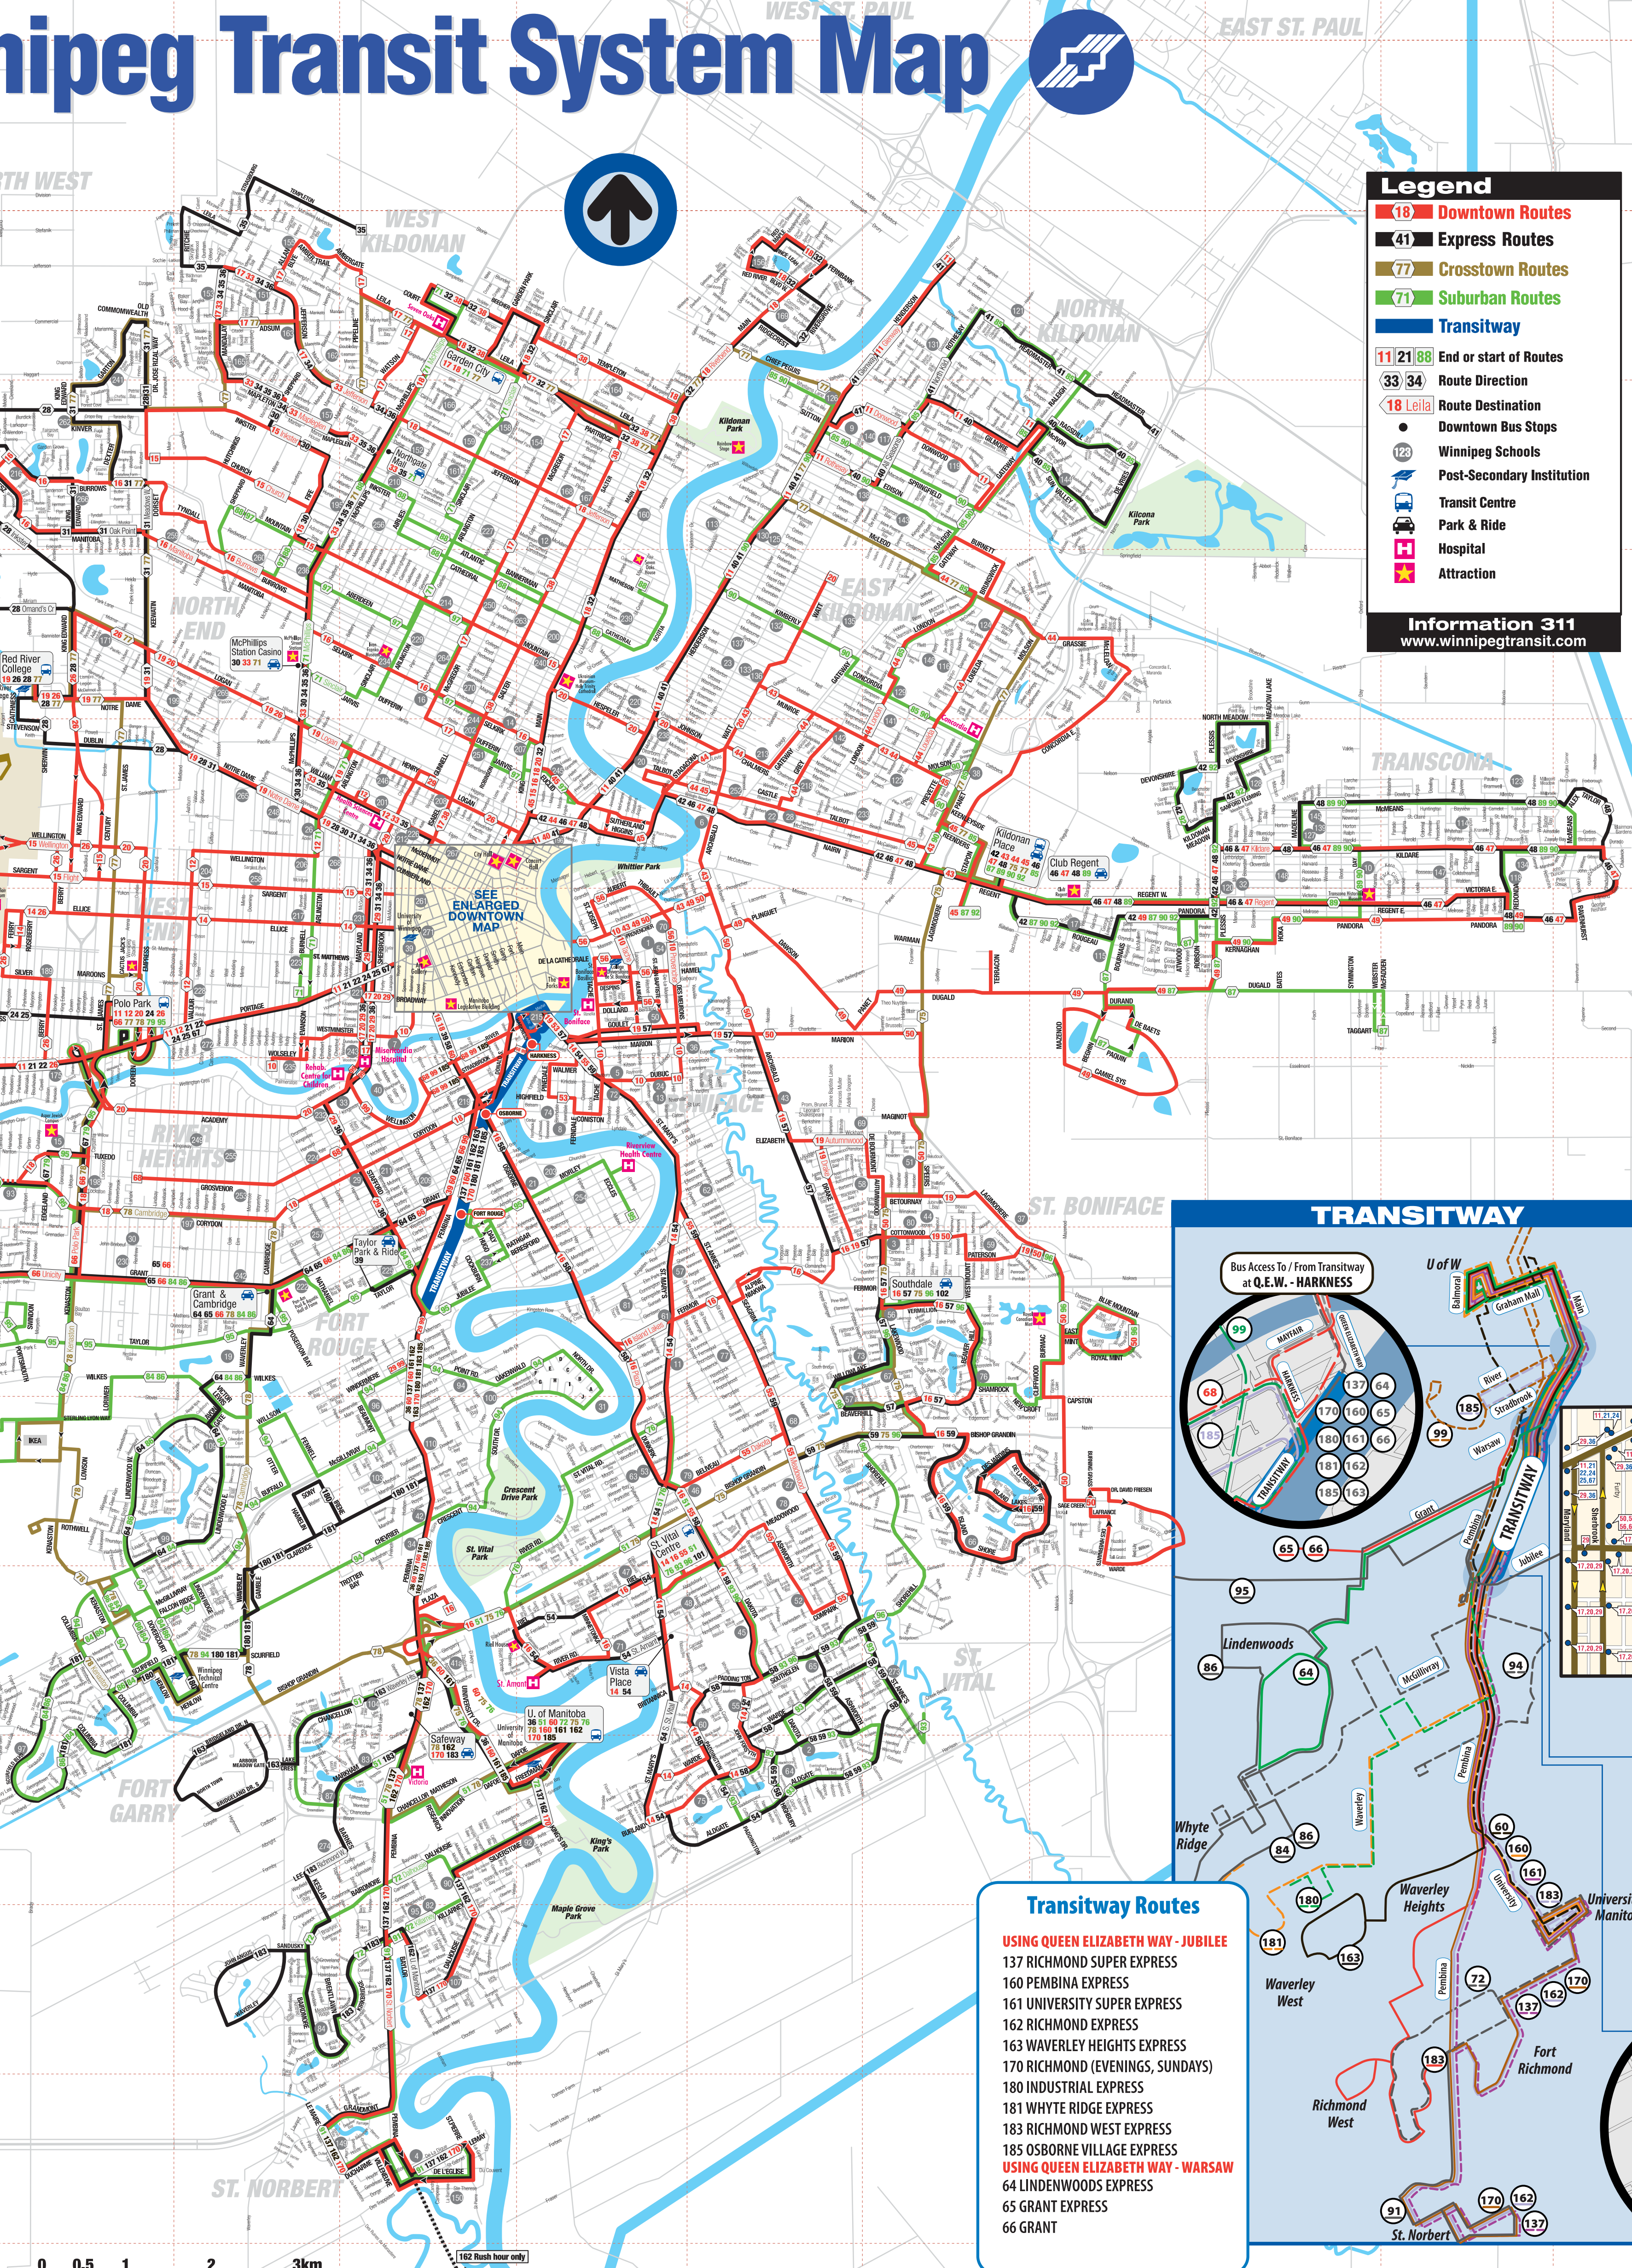

Winnipeg Schools

Franco-Manitobaine Division:	1. Collège Louis-Riel J11	2. Collège Christine-Lepage J16	3. Ecole Lacerte J4	4. Ecole Hoch-Richard J4	5. Ecole Presbiter-Sang J17	273. Centre Scolaire Léo-Remillard J10																																																				
Independent/Private Schools:	6. Alhija Islamic H7	7. Bahmoul Hall G27	8. Beautiful Savior Lutheran H7	9. Calvin Christian (E. Kid) J3	10. Calan Christian M6	11. Christ the King H1	12. Faith Academy H4	13. Holy Cross H5	14. Holy Ghost H5	15. Gray Academy of Jewish Ed. H7	16. Immaculate Heart of Mary G5	17. Immaculate Christian G27	18. Laureate Academy K6	19. Linden Christian F9	20. Monastère Brethren College M6	21. Our Lady of Victory H4	22. Red River Junior Academy H4	23. St. Alban's H4	24. St. Boniface Diocesan F7	25. St. Charles Interparochial A7	26. St. Edwards G6	27. St. Elie J10	28. St. Gerard G9	29. St. Ignace G8	30. St. John Beudant F9	31. St. John's Riverside F9	32. St. Joseph the Worker L6	33. St. Mary's Academy G10	34. St. Maurice G10	35. St. Paul's F9	36. St. Peter's Christian Academy K6	37. Spring's Christian Academy (YM) K6	38. The Holy Family H11	39. University of Winnipeg College G7	40. Westgate Menonite College G7	41a. Winnipeg Menonite H11	41b. Winnipeg Menonite H11	42. Winnipeg Technical College G10	274. Southgate College G12																			
Louis Riel School Division:	43. Archwood School J7	44. Collège Bellevue K9	45. Collège Jeanne-Sauvé K9	46. Dakota Collegiate J9	47. Darwin H10	48. D.W. Penner H10	49. Ecole Guyon J9	50. Ecole Henri-Sanger H11	51. Ecole Howden H5	52. Ecole Julie-Riel J10	53. Ecole Marie-Anne-Gaboury J9	54. Ecole Plovercher J9	55. Ecole Saint-Germain H11	56. Ecole Van Belleghem J9	57. Ecole Varnes H5	58. Frontenac M5	59. General Varier L5	60. George McDowell H11	61. Glenburn Collegiate H9	62. Glenwood H9	63. Hastings H9	64. Highway J11	65. H.S. Paul J11	66. Island Lakes Community K10																																		
River East Transcona School Division:	67. J.H. Bruns Collegiate J9	68. Lavallee J9	69. Red S.D. Arts & Technology J7	70. Marion H6	71. Minnetonka H10	72. Nelson McInyre Collegiate J7	73. Niakwa Place J9	74. Norwalk H4	75. Samuel Burdard H11	76. Shamrock K9	77. St. George H7	78. Victor H.L. Wyatt H7	79. Wicks Meagar H9	80. Windsor Park Collegiate H9	81. Windsor H8																																											
Seine River School Division:	149. La Barriere Crossings H14	150. Ecole Saint-Norbert G13																																																								
Seven Oaks School Division:	82. Acadia G12	83. Arthur A. Leach G12	84. Bairdmore G13	85. Beaumont G8	86. Beaveridge G9	87. Chancellor G11	88. Charon G8	89. Charleswood G8	90. Dalhousie H12	91. Ecole Berge G8	92. Ecole Saint-Anita H12	93. Ecole Tassio Park G3	94. Ecole Viscount Alexander H9	95. Fort Richmond Collegiate G12	96. General Durg G8	97. Henry G. Izatt G8	98. Lidlaw F9	99. Linden Meadows H9	100. Oakwood H9	101. Oak Park H9	102. Pacific Junction G10	103. Ralph Maybank G9	104. St. Charles (St. Boniface) H9	105. River West Park G7	106. Rye H11	107. Ryeon H13	108. Shattisbury G7	109. Van Wagonham H9	110. Vincent Massey H9	111. Westdale Junior High H9	112. Westgate G7	176. Ecole Assiniboine E7	177. Ecole Babes-Browning E7	178. George Waters H5	179. St. John's Gate H5	180. Hedger G6	181. Heritage H4	182. John Taylor Collegiate H6	183. Lakeside H6	184. Lincoln J5	185. Lincoln J5	186. Nissa Middle School H9	187. Notre-Dame H7	188. St. James H4	189. St. Joseph H4	190. St. Joseph's Collegiate E7	191. Stratmillar H4	192. Sturgeon Creek Collegiate E7	193. Westwood Collegiate G7	194. Woodland H4	195. Andrew Myrnski V.C. G4	196. Argyle Alternative H8	197. Brook Corydon H9	198. Carapina H9	199. Cecil Rhodes H9	200. Charleswood H9	201. Child Guidance Clinic G5	202. Children of the Earth H5
St. James School Division:	170. Athlone C7	171. Brooklands C7	172. Bruce Middle School E6	173. Buchanan E6	174. Crestview E6	175. Principal Sparring E6	176. Quenetton E6	177. Ralsh Brown H4	178. R.B. Russell H5	179. River Elm H5	180. River Heights H8	181. Riverside H8	182. Robert H. Smith H7	183. Robertson G8	184. Rockwood E7	185. Sargent Park F6	186. Saker High H7	187. Shaughnessy Park H7	188. Sister Mackinnam G6	189. Stanley-Kowales H4	190. St. John's High H4	191. St. Joseph's High H4	192. Strathcona H4	193. Tech-Vocational High H5	194. Tynesall Park H4	195. Victoria Albert H5	196. Wellington H5	197. William Whyte H5	198. Winnipeg Adult Education Centre G6	199. Wolseley F7