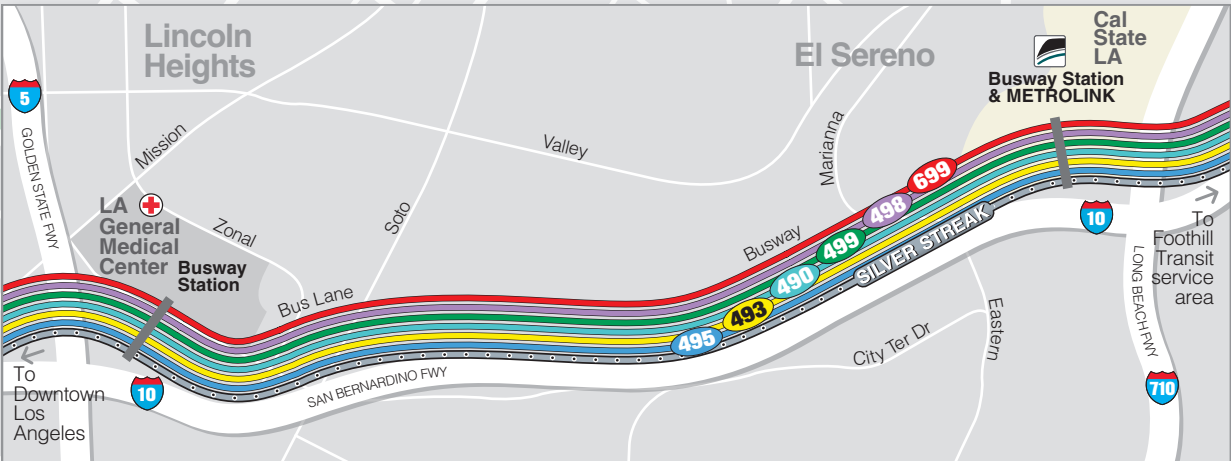

To Brea Mall
To Brea
To Brea East
To Brea West

To Pasadena
To Pasadena East
To Pasadena West

To Montebello
To Montebello East
To Montebello West

To Whittier
To Whittier East
To Whittier West

To Industry
To Industry East
To Industry West

To La Puente
To La Puente East
To La Puente West

To Valinda
To Valinda East
To Valinda West

To West Covina
To West Covina East
To West Covina West

To Walnut
To Walnut East
To Walnut West

To Diamond Bar
To Diamond Bar East
To Diamond Bar West

To Chino
To Chino East
To Chino West

To Diamond Bar
To Diamond Bar East
To Diamond Bar West

To Chino
To Chino East
To Chino West

To Diamond Bar
To Diamond Bar East
To Diamond Bar West

To Cal State LA, LA General Medical Center & Downtown Los Angeles
See previous page for additional detail

Downtown Los Angeles

To LA General Medical Center, Cal State LA & Foothill Service Area
See inset below & system map on following page

Foothill Transit