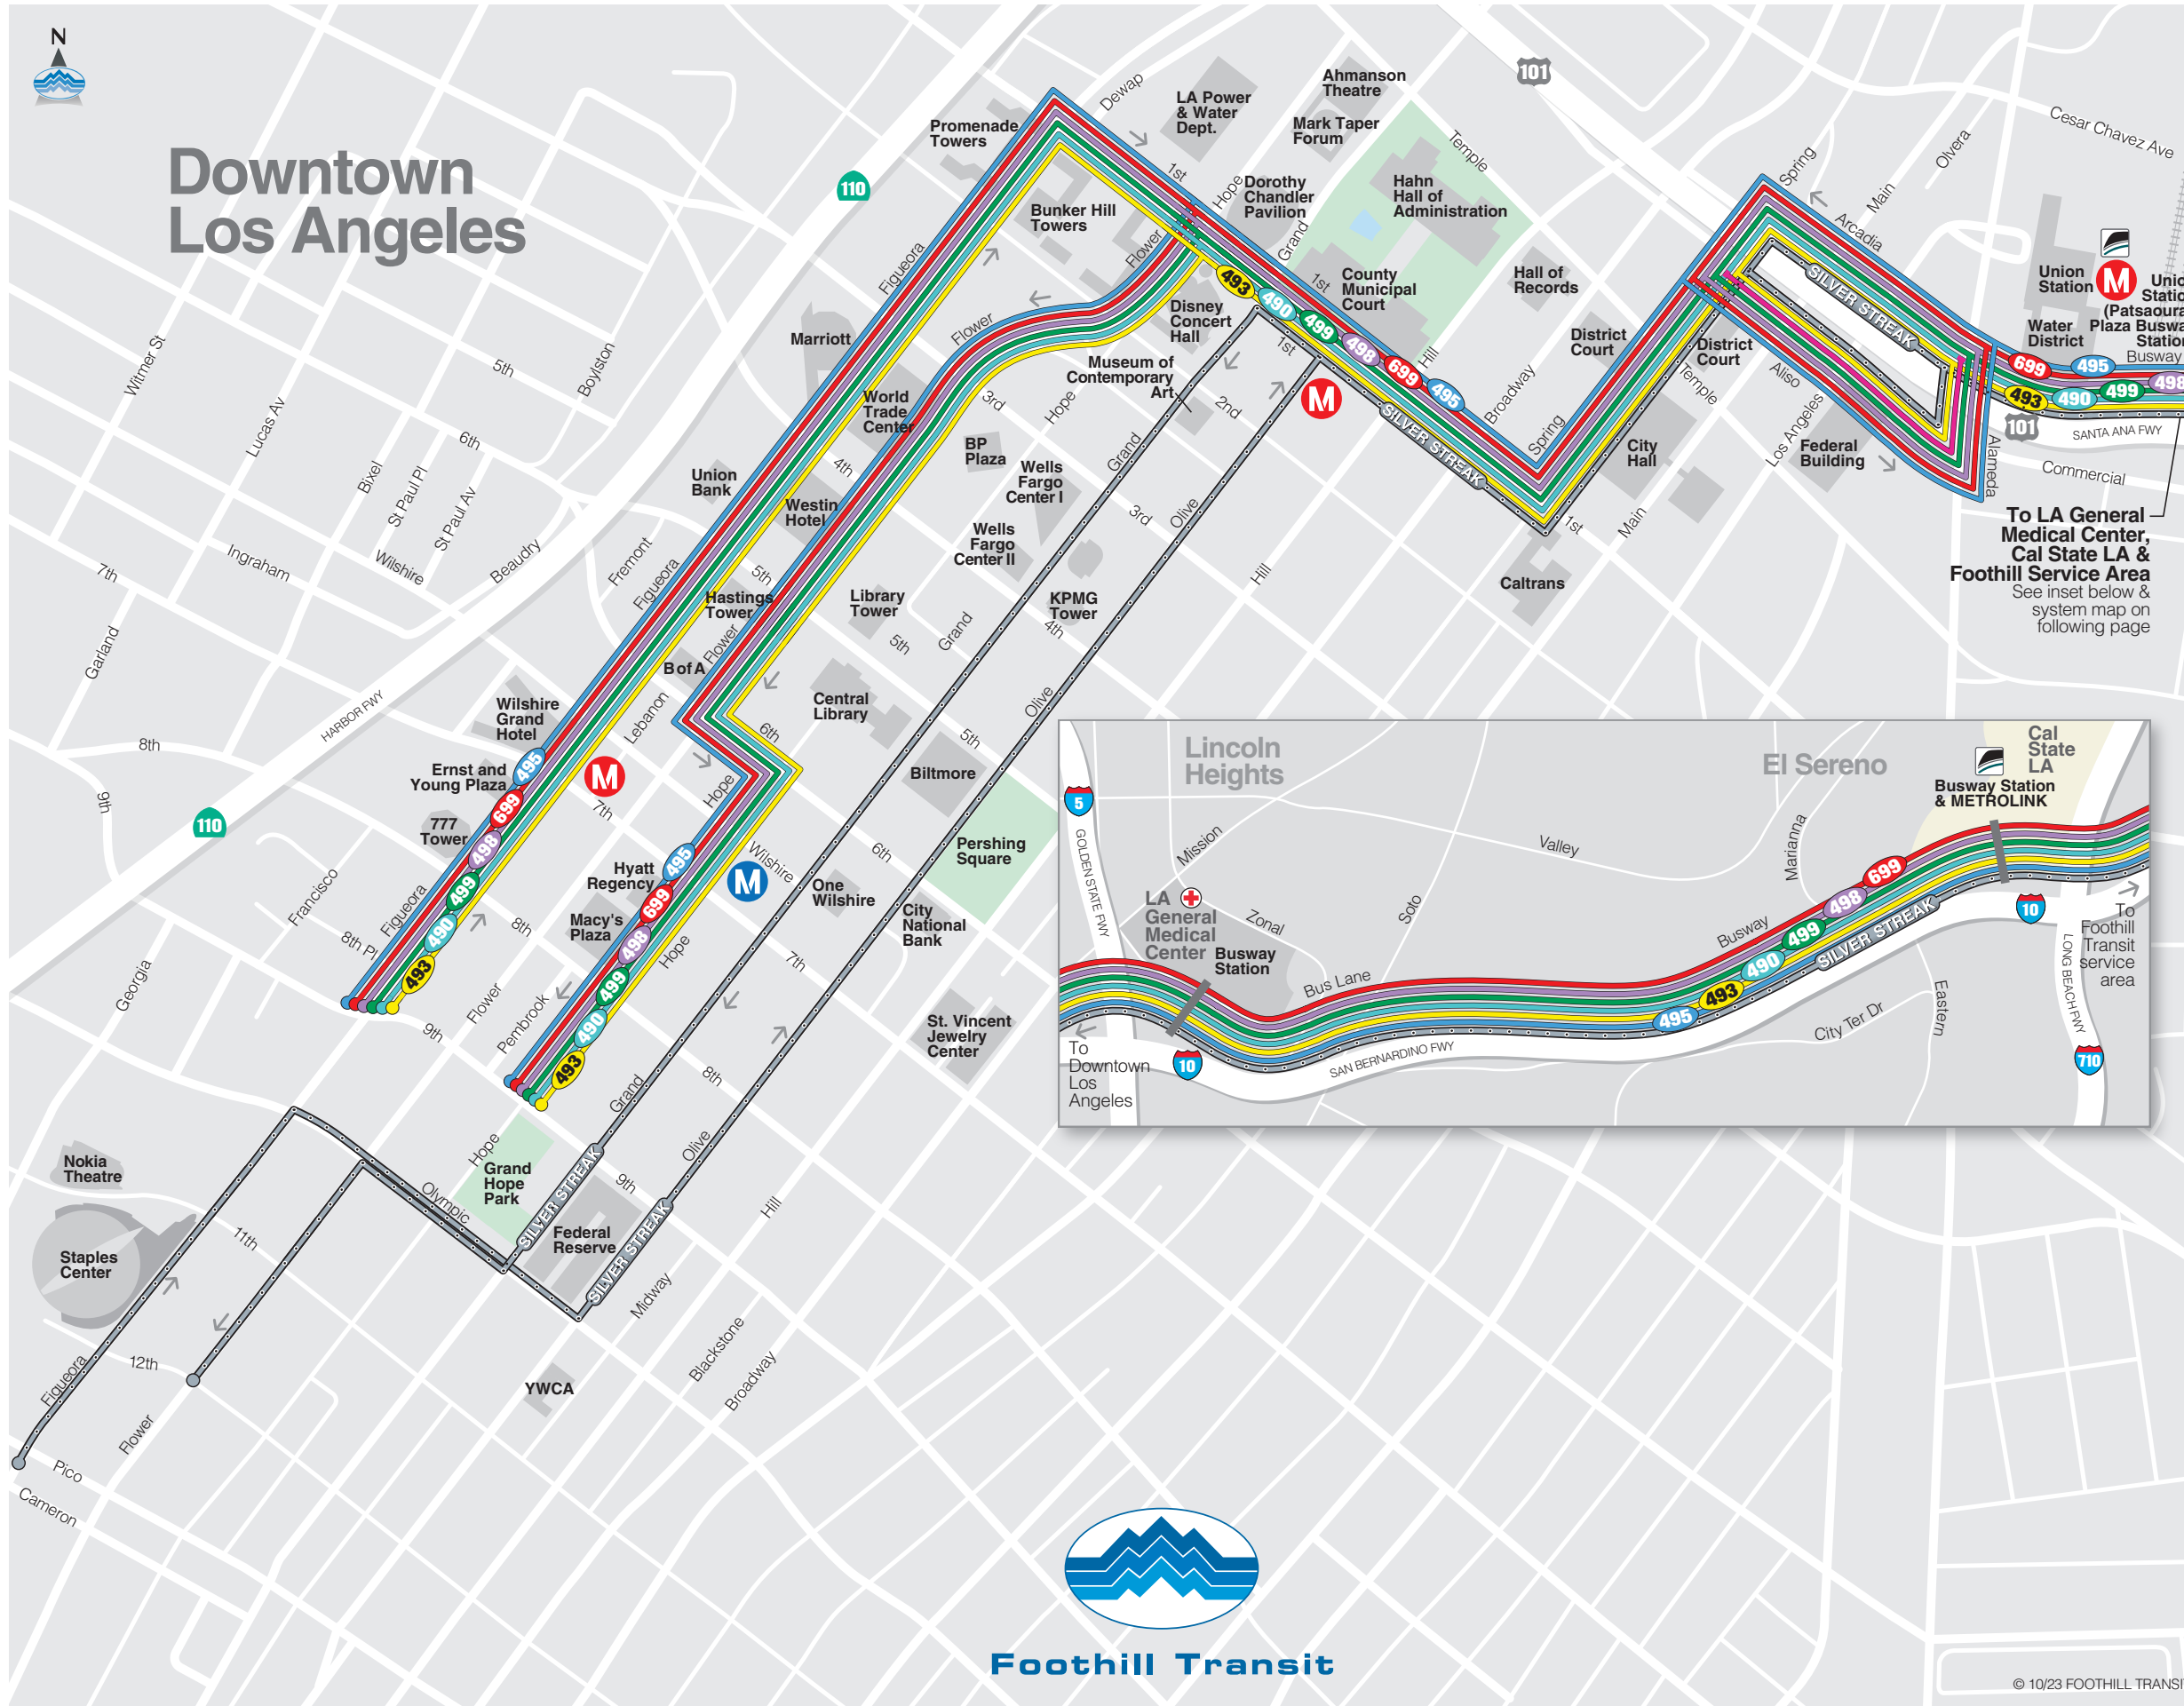

To Brea Mall
To Brea
To Brea East
To Brea West

To Pasadena
To Pasadena East
To Pasadena West

To Montebello
To Montebello East
To Montebello West

To Whittier
To Whittier East
To Whittier West

To Industry
To Industry East
To Industry West

To La Puente
To La Puente East
To La Puente West

To Valinda
To Valinda East
To Valinda West

To West Covina
To West Covina East
To West Covina West

To Walnut
To Walnut East
To Walnut West

To Diamond Bar
To Diamond Bar East
To Diamond Bar West

To Chino
To Chino East
To Chino West

To Diamond Bar
To Diamond Bar East
To Diamond Bar West

To Chino
To Chino East
To Chino West

To Diamond Bar
To Diamond Bar East
To Diamond Bar West

To Cal State LA, LA General Medical Center & Downtown Los Angeles
See previous page for additional detail

Downtown Los Angeles

To LA General Medical Center, Cal State LA & Foothill Service Area
See inset below & system map on following page

Foothill Transit