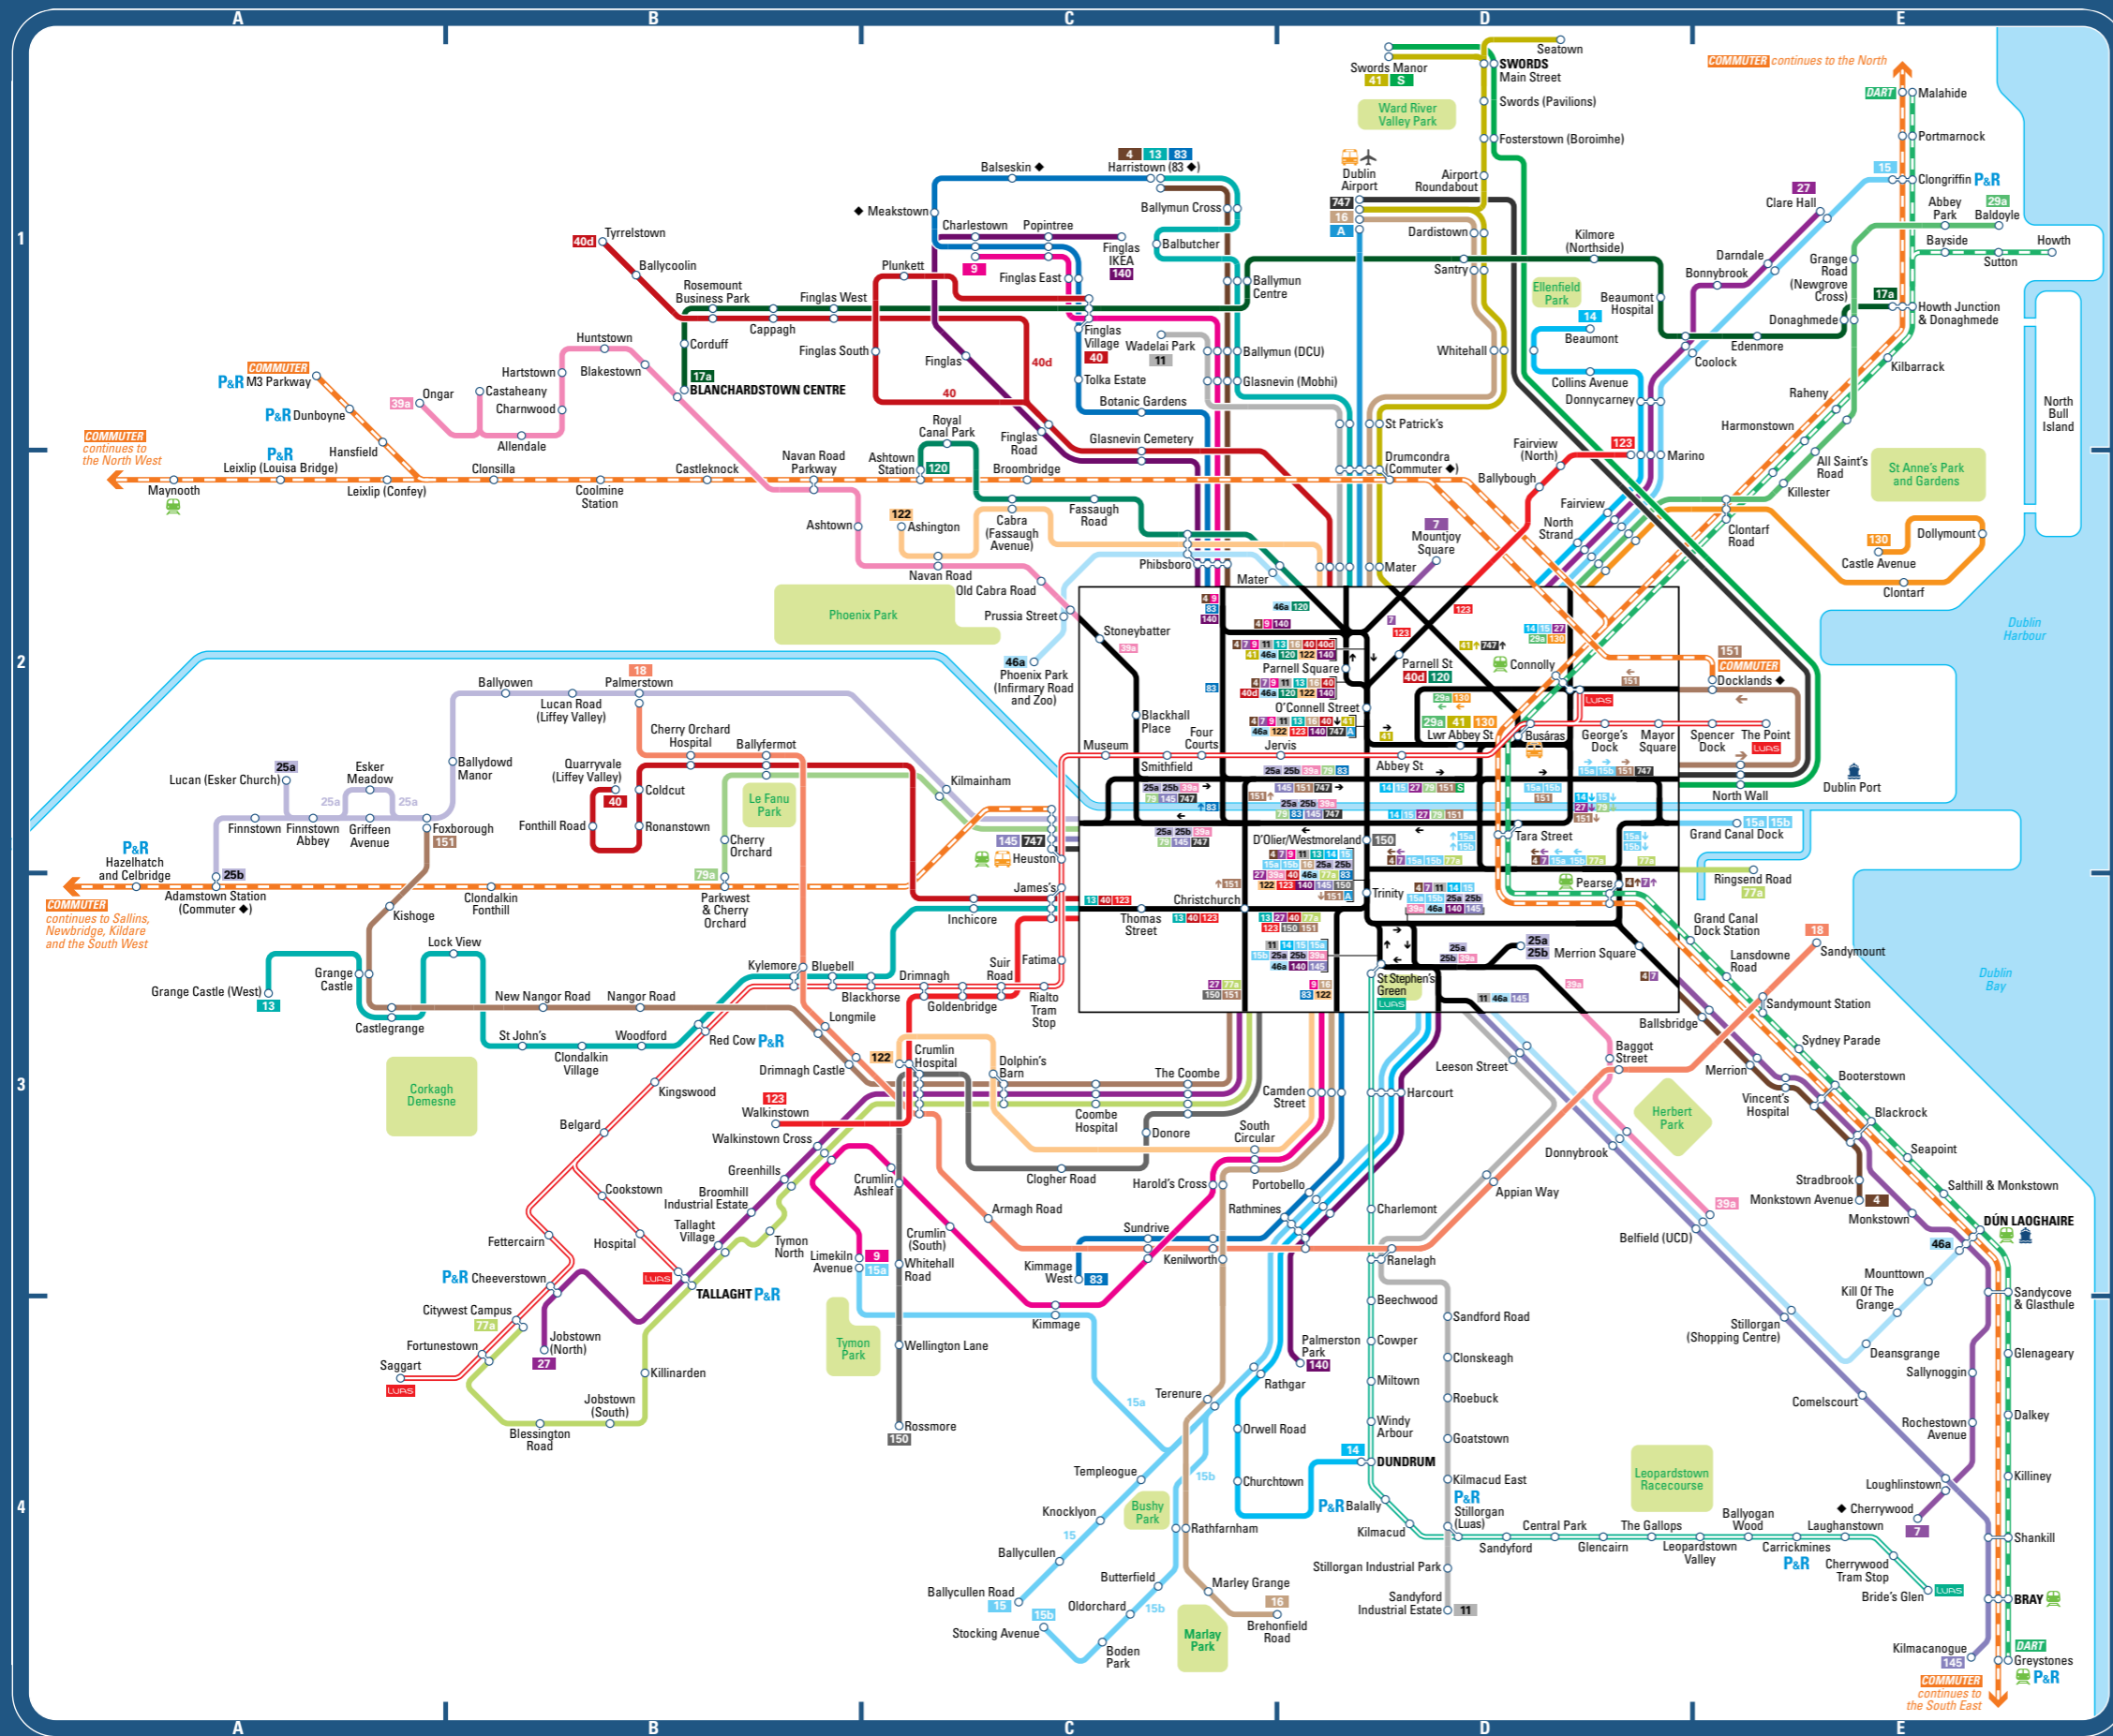

Dublin Public Transport Frequent Services

KEY

Bus services

- 4 Harristown - Monkstown Avenue
- 7 Mountjoy Square - Loughlinstown/Cherrywood
- 9 Charlestown - Limekiln Avenue
- 11 Wadelai Park - Sandyford Industrial Estate
- 13 Harristown - Grange Castle
- 14 Beaumont - Dundrum Luas Station
- 15 Clongriffin - Ballycullen Road
- 15a Grand Canal Dock - Limekiln Avenue
- 15b Grand Canal Dock - Stocking Avenue
- 16 Ballinteer (Brehonfield Road) - Dublin Airport
- 17a Blanchardstown - Howth Junction
- 18 Palmerstown - Sandymount
- 25a Lucan (Esker Church) - Merrion Square
- 25b Adamstown Station - Merrion Square
- 27 Clare Hall - Rosinstown
- 29a Lower Abbey Street - Baldoye
- 39a UCD (Belfield) - Ongar
- 40 Finglas Village - Liffey Valley (Shopping Centre)
- 40d Parnell Street - Tyrrelstown
- 41 Lower Abbey Street - Swords Manor
- 46a Phoenix Park (Infirmary Road and Zoo) - Dun Laoghaire
- 77a Ringsend Road - Citywest Campus
- 79a Parkwest & Cherry Orchard - City Centre
- 83 Harristown - Kimmage
- 120 Parnell Street - Ashtown Station
- 122 Ashington - Crumlin Hospital
- 123 Walkinstown - Marino
- 130 Lower Abbey Street - Castle Avenue (Clontarf)
- 140 Finglas IKEA - Palmerston Park
- 145 Heuston Station - Kilmacanogue
- 150 Fleet Street - Rossmore
- 151 Docklands - Foxborough
- 747 Heuston Station - Dublin Airport
- A Aircoach
- S Swords Express
- Multiple bus routes

Rail services

- COMMUTER rail route
- DART rail route

Luas tram services

- LUAS green line
- LUAS red line

○ Principal stop
◆ Stop served by certain journeys only

Transfer Points
Locations where it is possible to change to a different form of transport

- Rail (DART, COMMUTER or Intercity)
- Bus coach (regional or intercity)
- P&R Park & Ride (larger car parks)
- Airport
- Ferry Port

Points of Interest

- Public Park