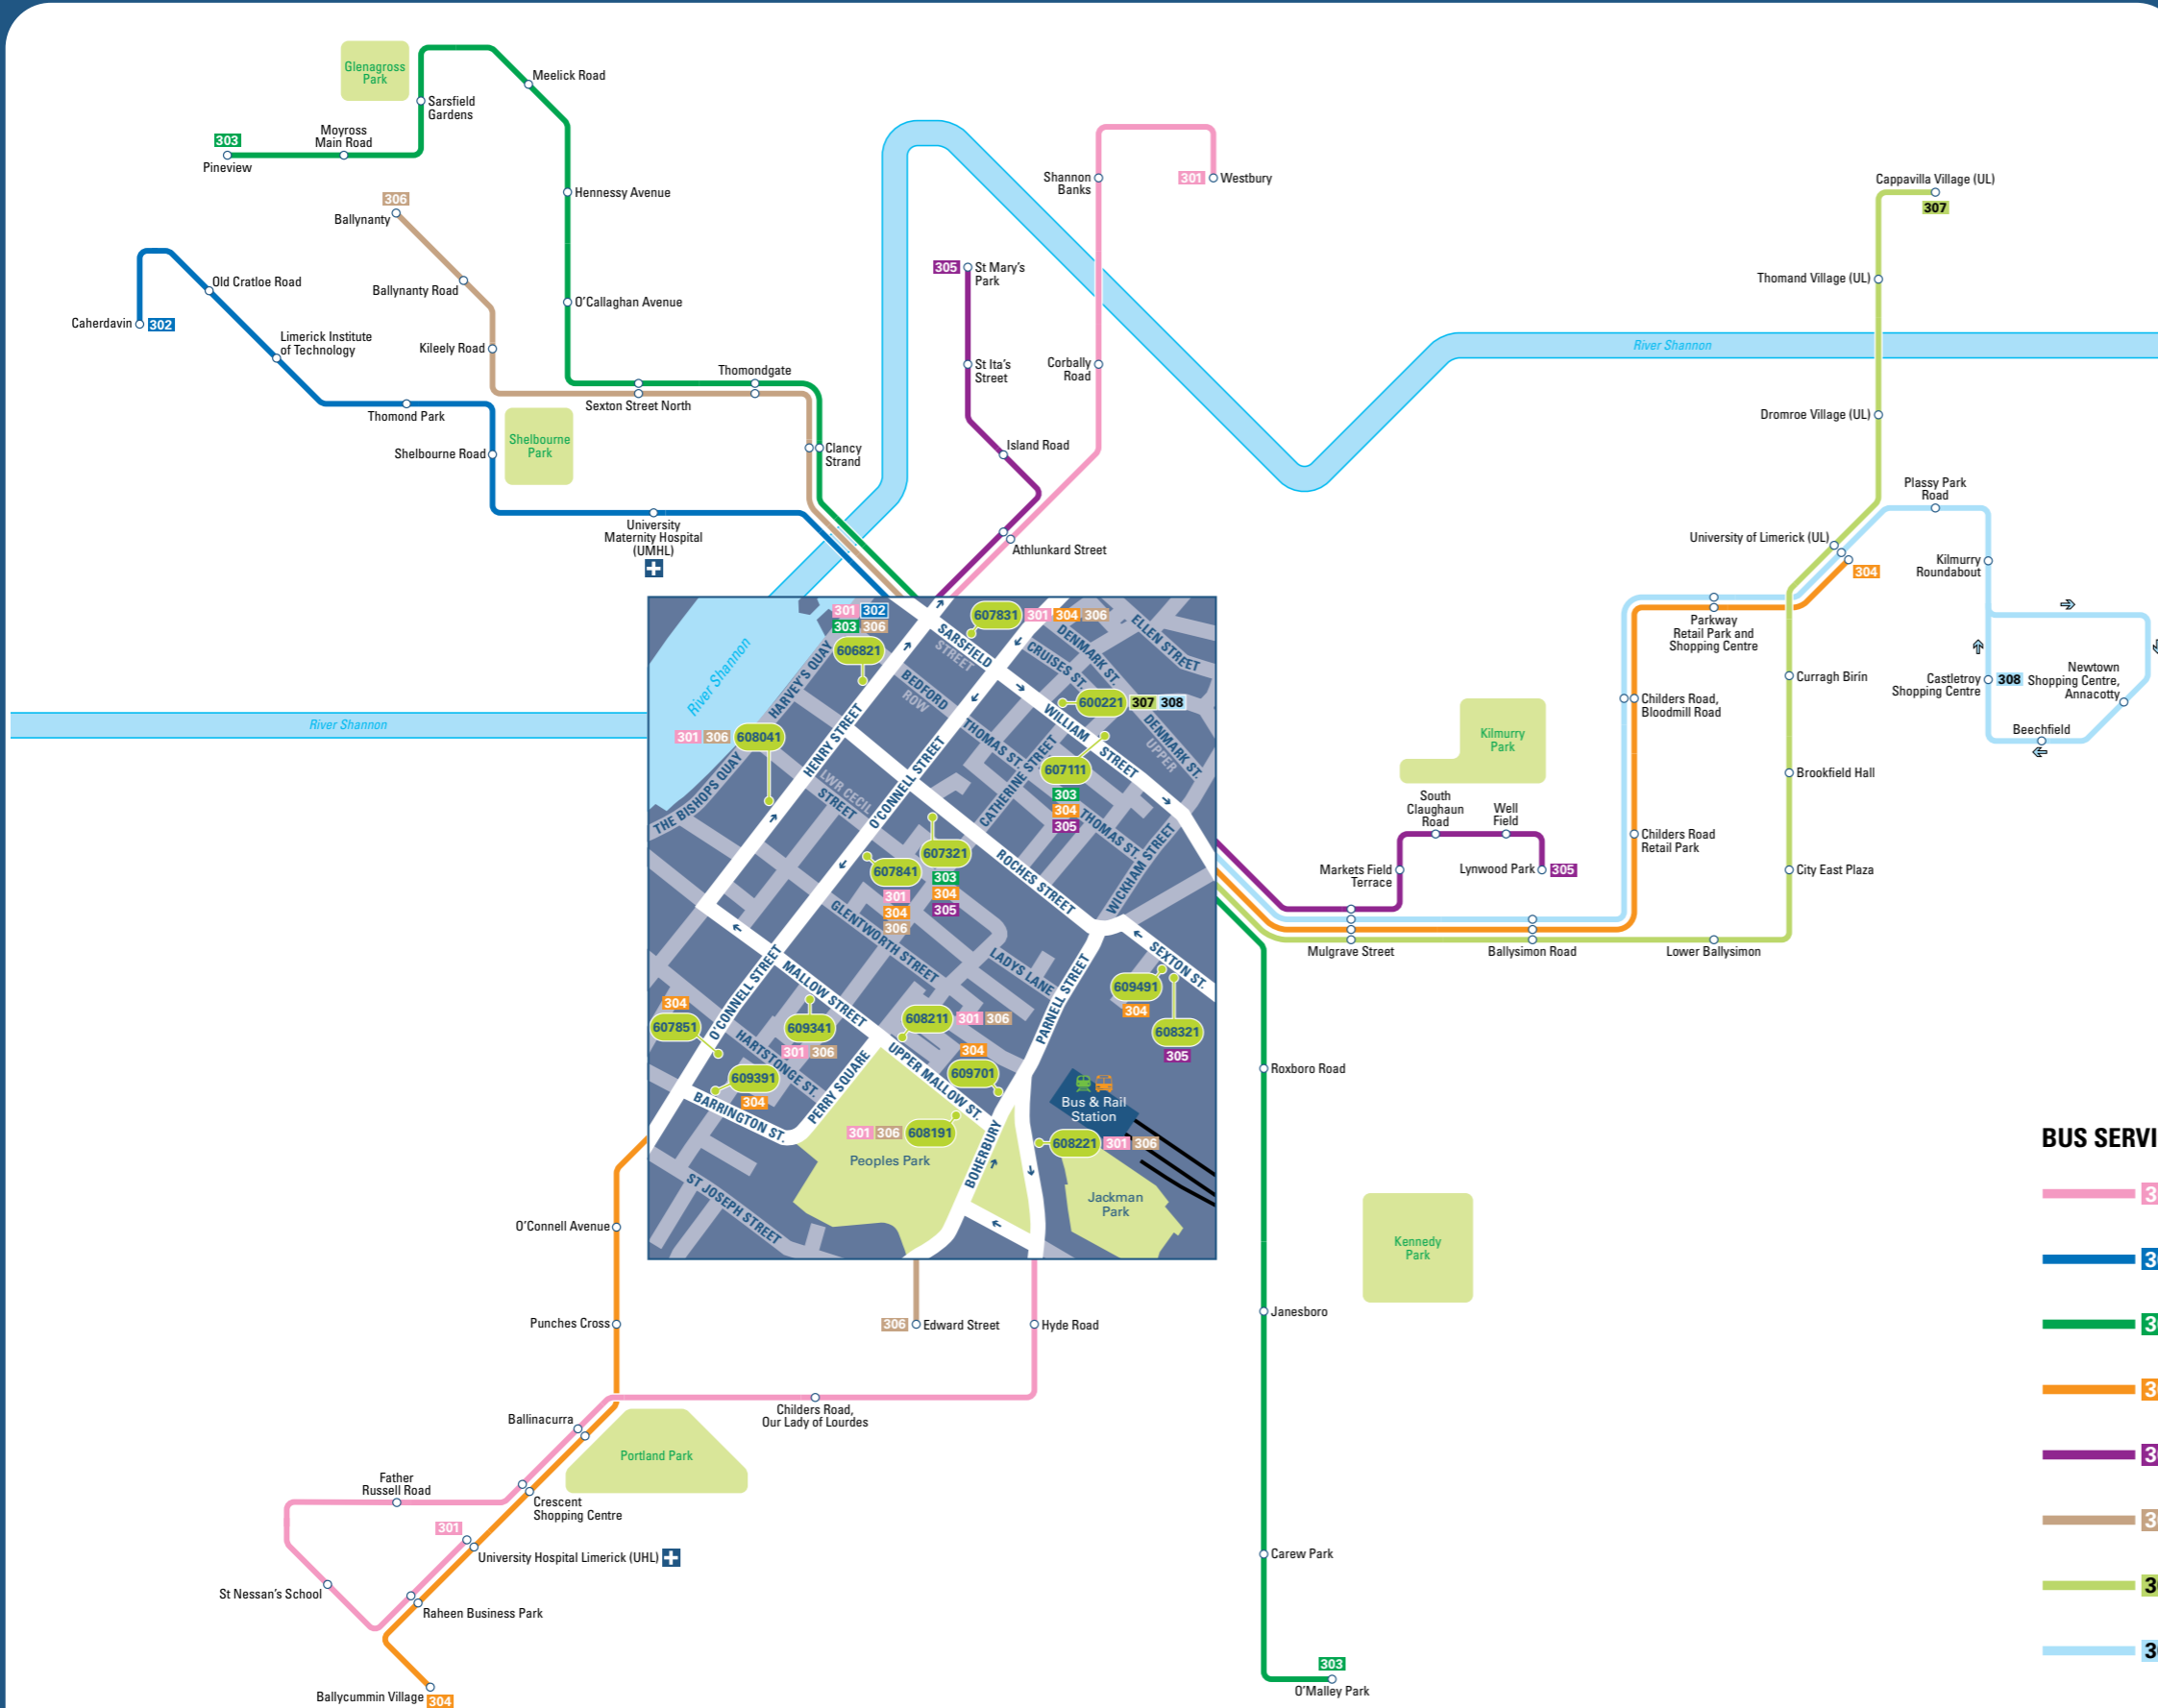

# Buses from Limerick

**KEY**

- Bus route
- Principal stop
- Bus route terminus

**Transfer Points**  
Locations where it is possible to change to a different form of transport

- Rail
- Bus coach (regional or intercity)

Destination	Route	Stop No.
Clancy Strand	303	606821, 607321
	306	606821, 608041, 608191, 609341
Corbally Road	301	606821, 608041, 608191, 609341
Crescent Shopping Centre	301	606821, 607831, 607841, 608211, 608221
	304	607321, 607831, 607841, 607851, 609491
Curragh Birin	307	600221
<b>D</b>		
Dromroe Village (UL)	307	600221
<b>E</b>		
Edward Street	306	607831, 607841, 608211, 608221
<b>F</b>		
Father Russell Road	301	606821, 607831, 607841, 608211, 608221
<b>H</b>		
Hennessy Avenue	303	606821, 607321
Hyde Road	301	606821, 607831, 607841, 608211, 608221
<b>I</b>		
Island Road	305	607321, 608321
<b>J</b>		
Janesboro	303	607111
<b>K</b>		
Kileely Road	306	606821, 608041, 608191, 609341
Kilmurry Roundabout	308	600221
<b>L</b>		
Limerick Institute of Technology	302	606821

Destination	Route	Stop No.
<b>S</b>		
St Ita's Street	305	607321, 608321
St Mary's Park	305	607321, 608321
St Nessian's School	301	606821, 607831, 607841, 608211, 608221
Sarsfield Gardens	303	606821, 607321
Sexton Street North	303	606821, 607321
	306	606821, 608041, 608191, 609341
Shannon Banks	301	606821, 608041, 608191, 609341
Shelbourne Road	302	606821
South Cloughaun Road	305	607111
<b>T</b>		
Thomand Village (UL)	307	600221
Thomondgate	303	606821, 607321
	306	606821, 608041, 608191, 609341
Thomond Park	302	606821
<b>U</b>		
University Hospital Limerick (UHL) 	301	606821, 607831, 607841, 608211, 608221
	304	607321, 607831, 607841, 607851, 609491
University of Limerick (UL)	304	607111, 607321, 608211, 609391, 609701
	307, 308	600221
University Maternity Hospital (UMHL) 	302	606821
<b>W</b>		
Well Field	305	607111
Westbury	301	606821, 608041, 608191, 609341