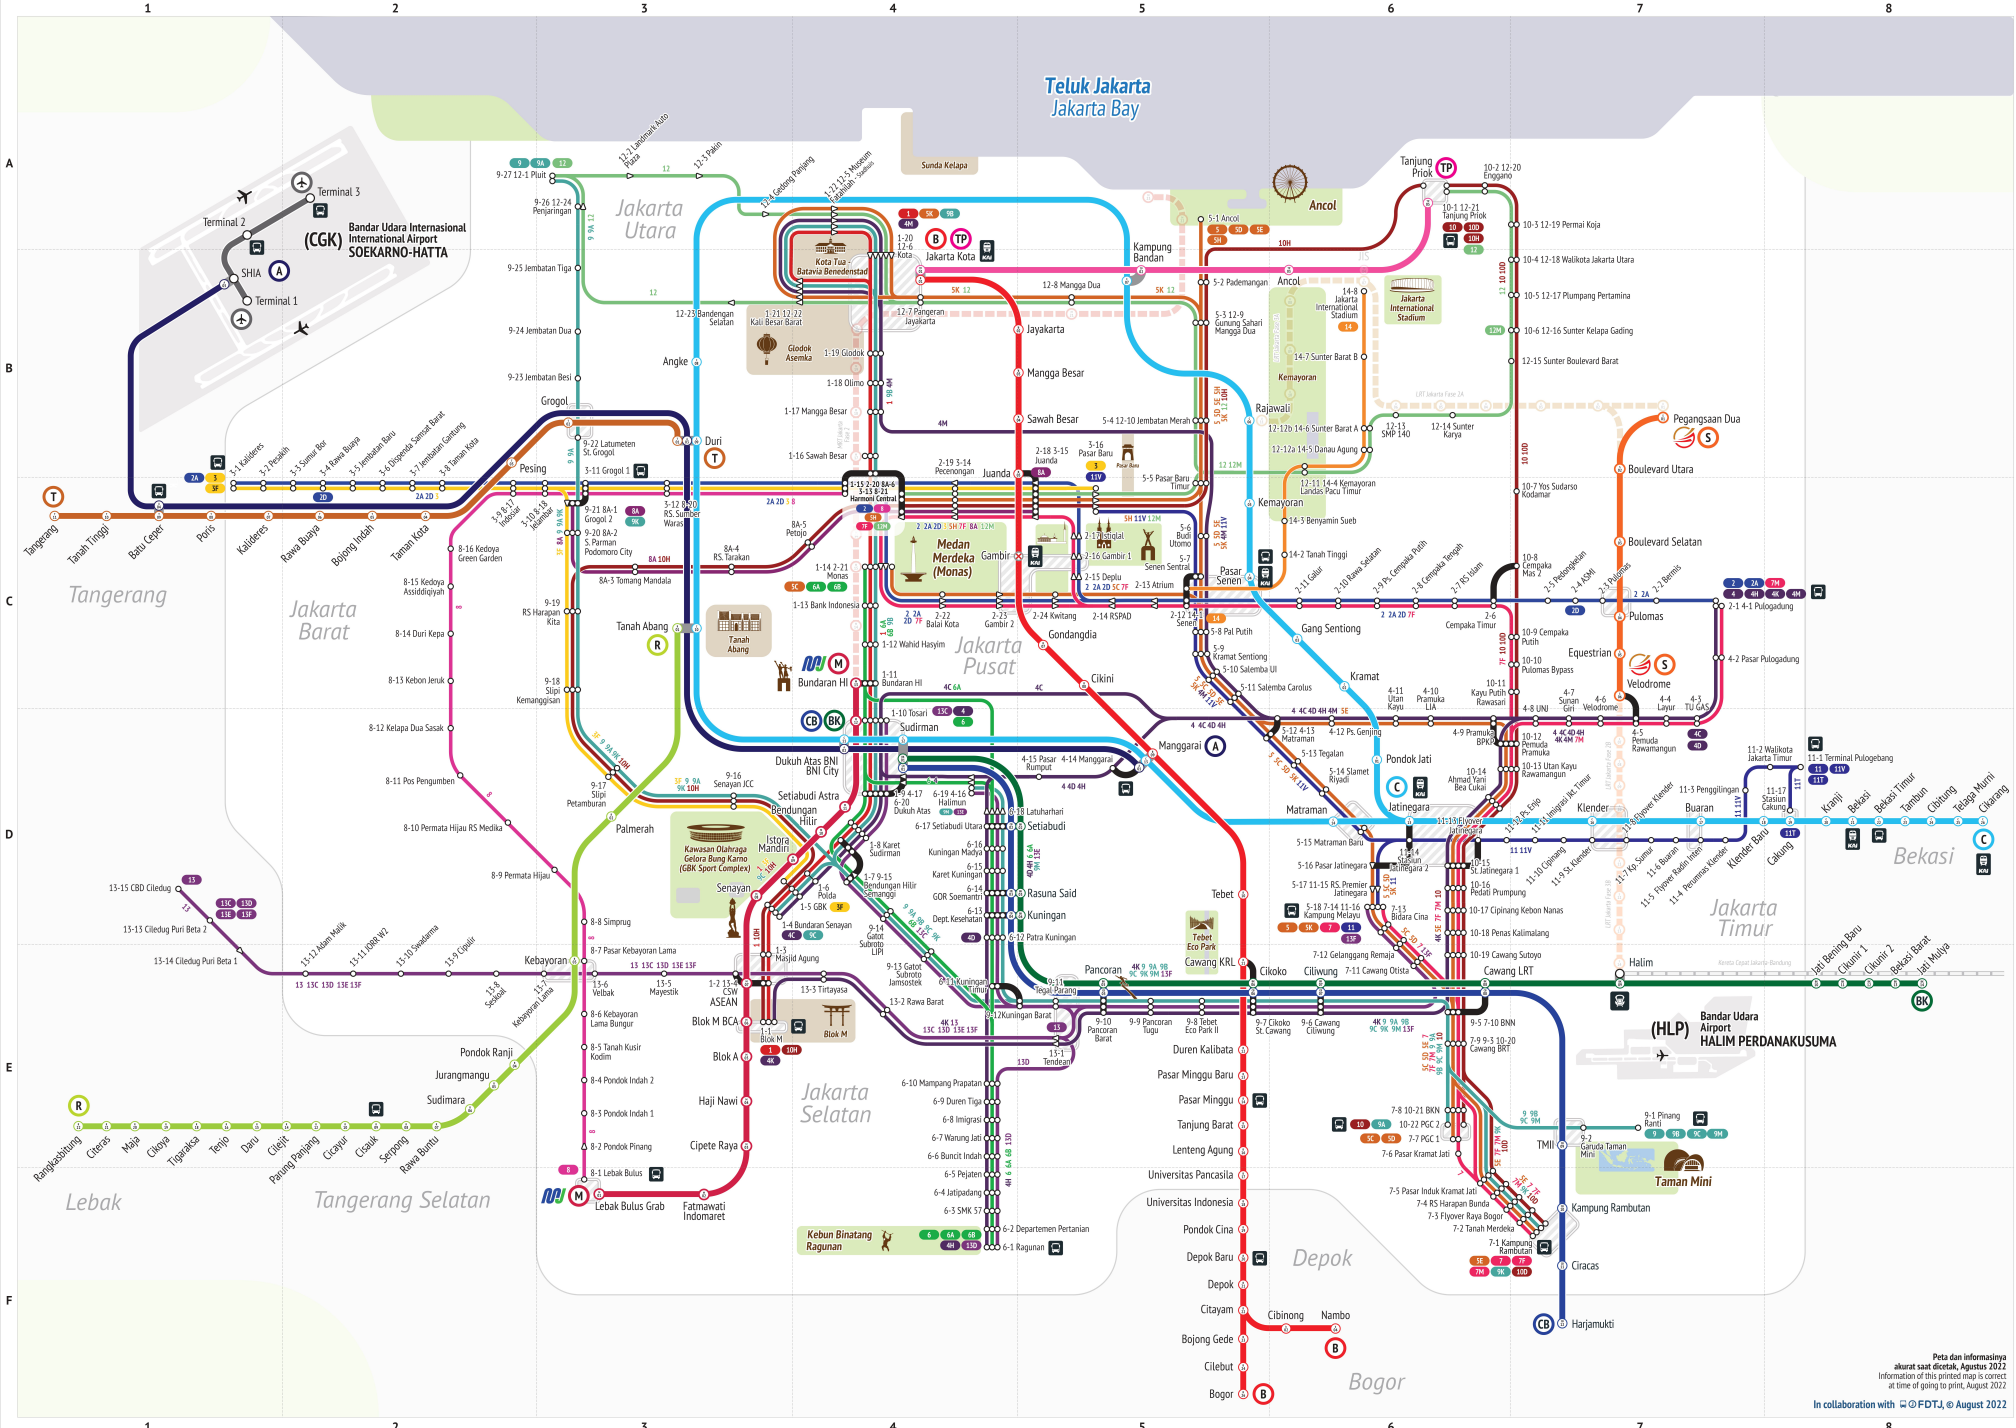

Peta Integrasi Transportasi Umum Jakarta

Jakarta Public Transportation Integration Map

Legenda Legends

- Lin BRT BRT Line
- Stasiun BRT BRT Station
- Stasiun BRT (berhenti di arah kanan) BRT Station (Stopping in the arrow direction)
- Stasiun BRT Awal/Akhir BRT Terminus BRT Start/End Station
- Stasiun Transit (Penerusan tidak perlu keluar bangunan stasiun) Interchange Station (Passengers are not required to exit the station)
- Stasiun Sambungan (Penerusan perlu keluar bangunan stasiun) Connecting Station (Passengers are required to exit the station)
- Lin Kereta Api Railway Line
- Stasiun Kereta Api Railway Station
- Stasiun Kereta Api Awal/Akhir Railway Station
- Koneksi ke Terminal Bus Connection to Bus Terminal
- Stasiun Kereta Api Jarak Jauh Inter-city Railway Station
- Bandar Udara Airport

Petunjuk Rute Utama Key to main lines

Icons for BRT, MRT, LRT, and Commuter Train lines.