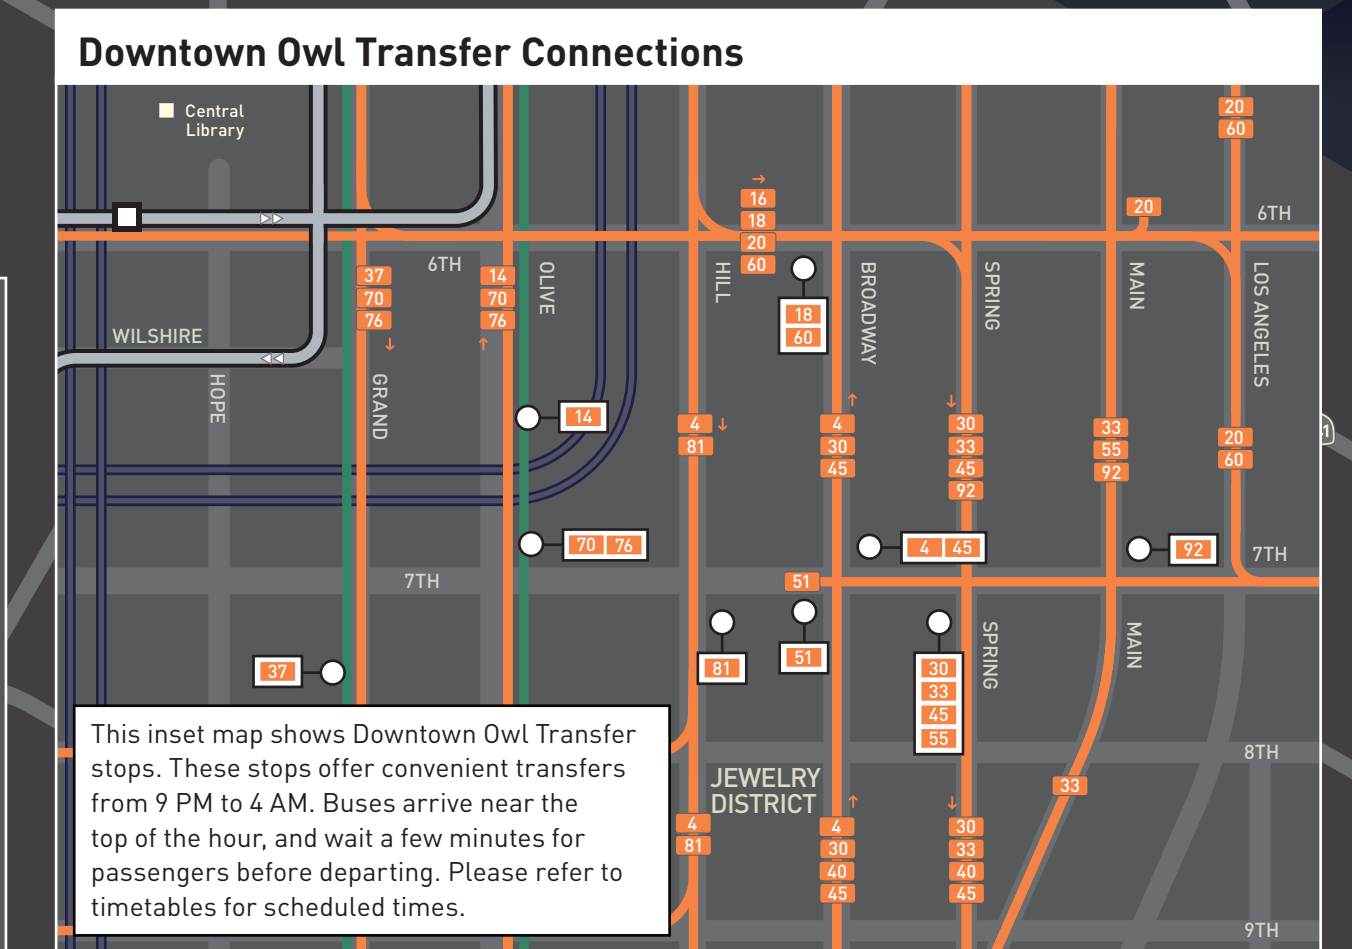

Metro Owl Service

Bus services available 12-4am

SCHEMATIC MAP
NOT TO SCALE

Owl services early mornings (12-4 am)

- Metro Busway
- Metro Bus
- Transfer Stop
- FootHill Transit Silver Struck

Other services and destinations

- Amtrak
- Railway
- Metrolink
- Transfer Point Transit Centers
- Point of Interest
- Major Airport

Transfers

- Metro Rail & Station

No Rail Service (1-5 am)

- Metro Rail & Station

SEP 2023 Subject to Change

Information subject to change. For the latest updates, trip planning, timetables, real-time arrival information and line maps, visit metro.net.

323.466.3876

- x2 Español (Spanish)
- x3 中文 (Chinese)
- x4 한국어 (Korean)
- x5 Tiếng Việt (Vietnamese)
- x6 日本語 (Japanese)
- x7 русский (Russian)
- x8 Հայերեն (Armenian)