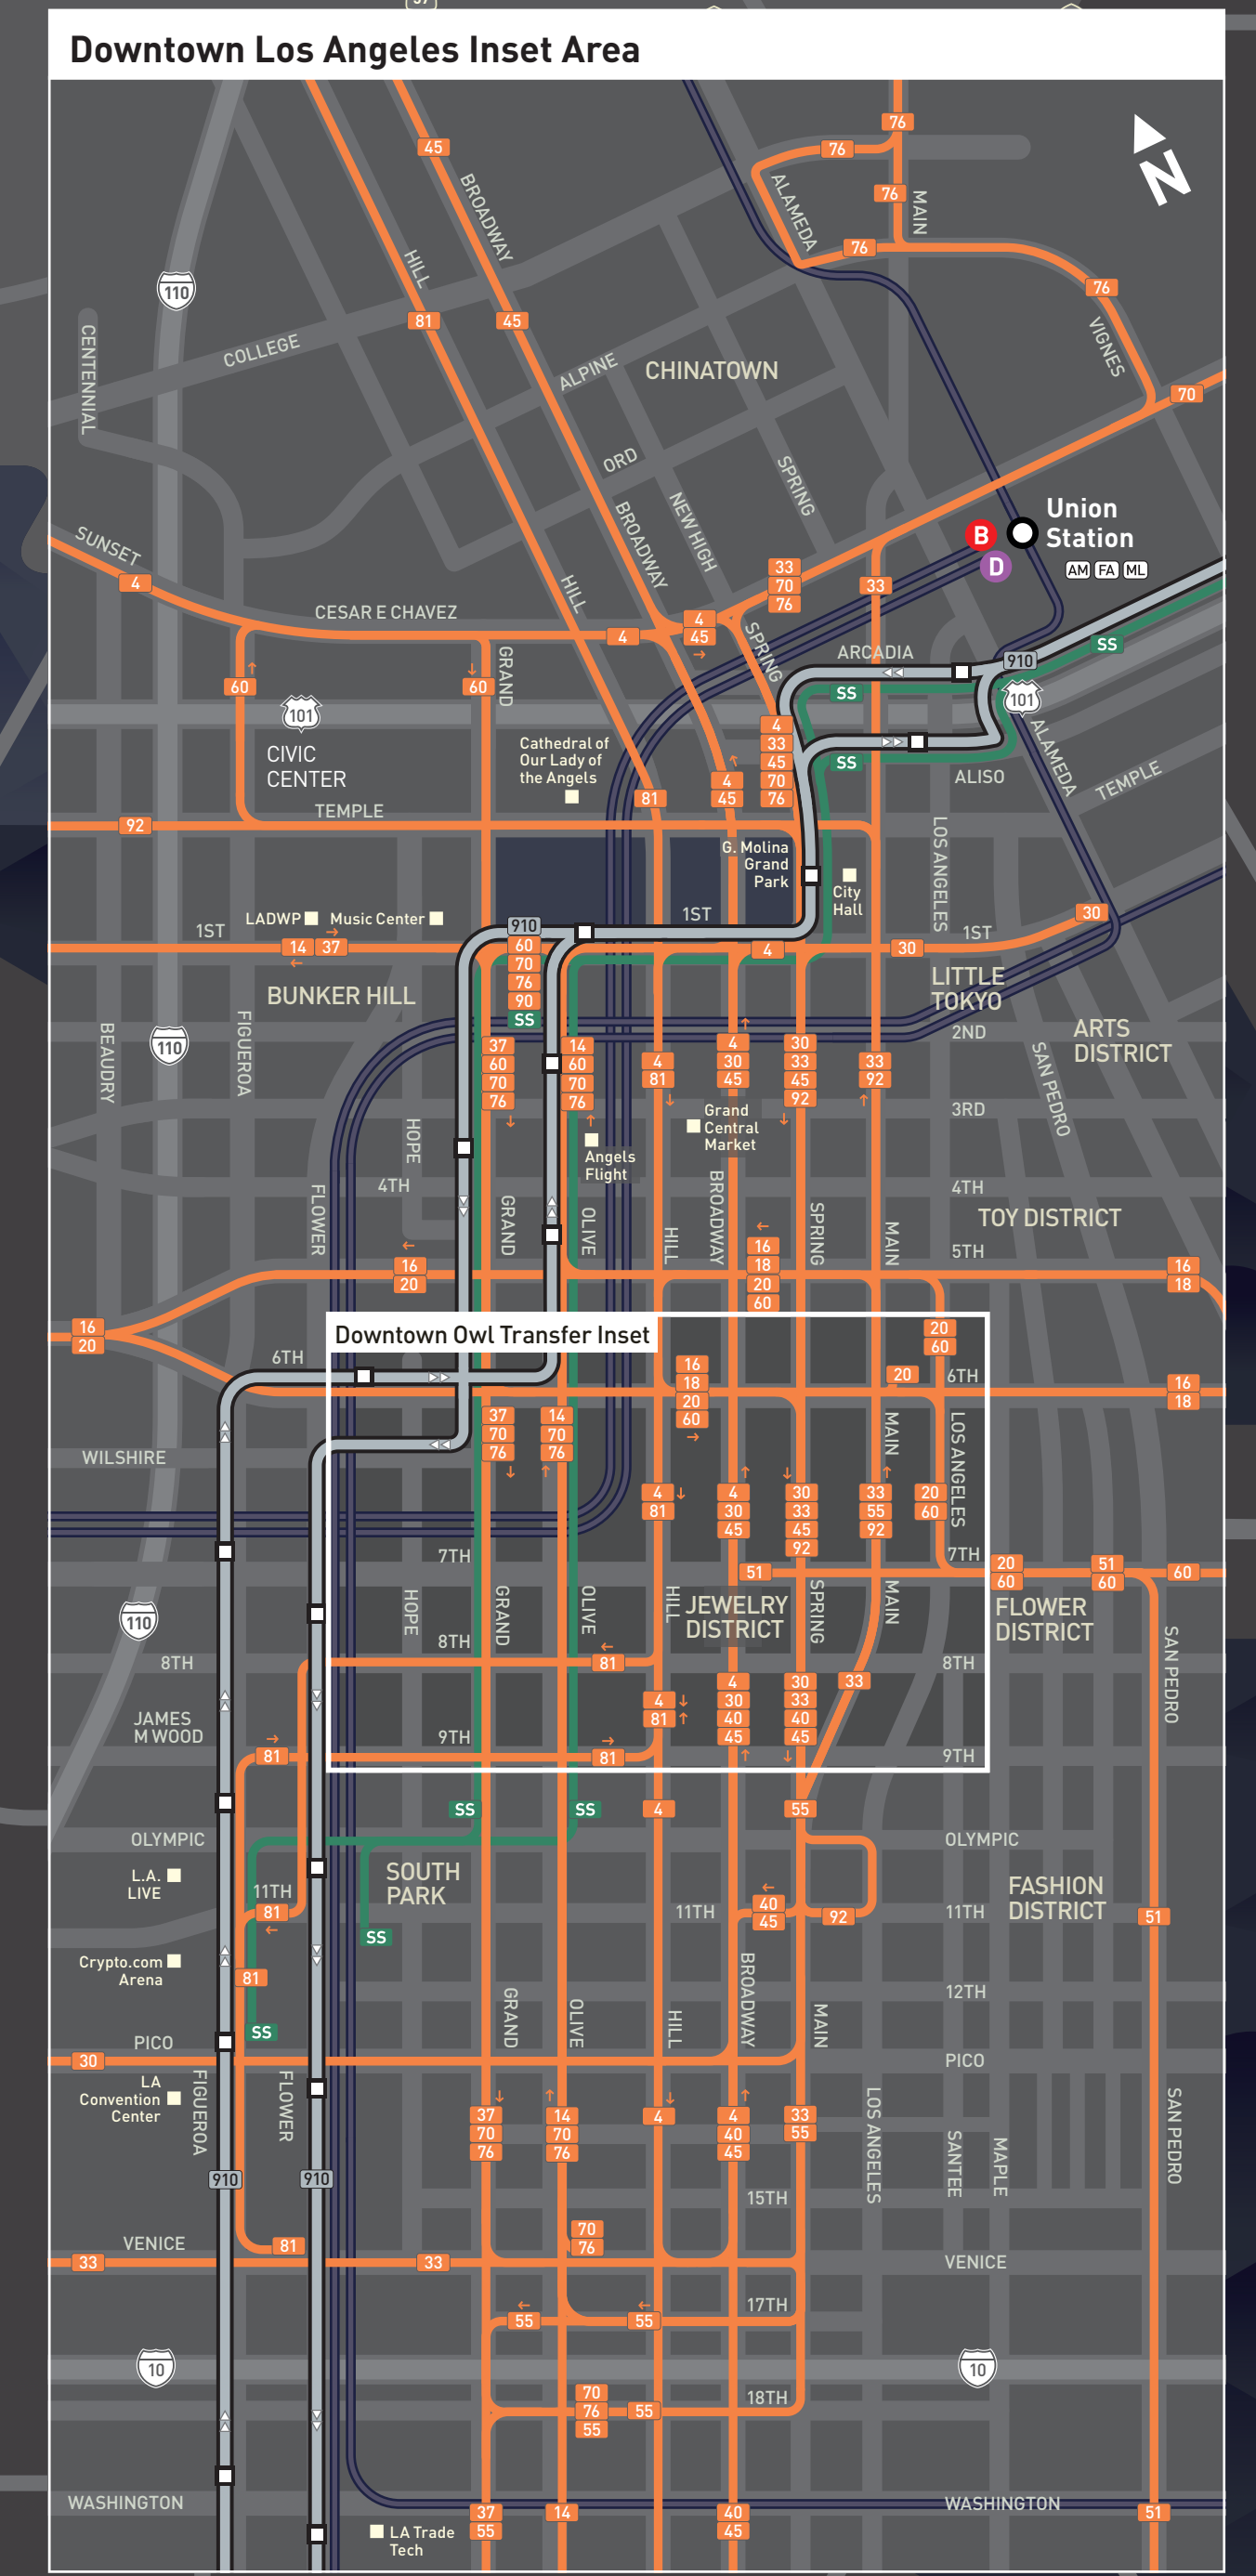

Metro Owl Service

Bus services available 12-4am

SCHEMATIC MAP
NOT TO SCALE

Owl services early mornings (12-4 am)

- Metro Busway
- Metro Bus
- Transfer Stop
- FootHill Transit Silver Struck

Other services and destinations

- Amtrak
- Railway
- Metrolink
- Transfer Point Transit Centers
- Point of Interest
- Major Airport

Transfers

- Metro Rail & Station

No Rail Service (1-5 am)

- Metro Rail & Station

SEP 2023 Subject to Change

Information subject to change. For the latest updates, trip planning, timetables, real-time arrival information and line maps, visit metro.net.

323.466.3876

- x2 Español (Spanish)
- x3 中文 (Chinese)
- x4 한국어 (Korean)
- x5 Tiếng Việt (Vietnamese)
- x6 日本語 (Japanese)
- x7 русский (Russian)
- x8 Հայերեն (Armenian)