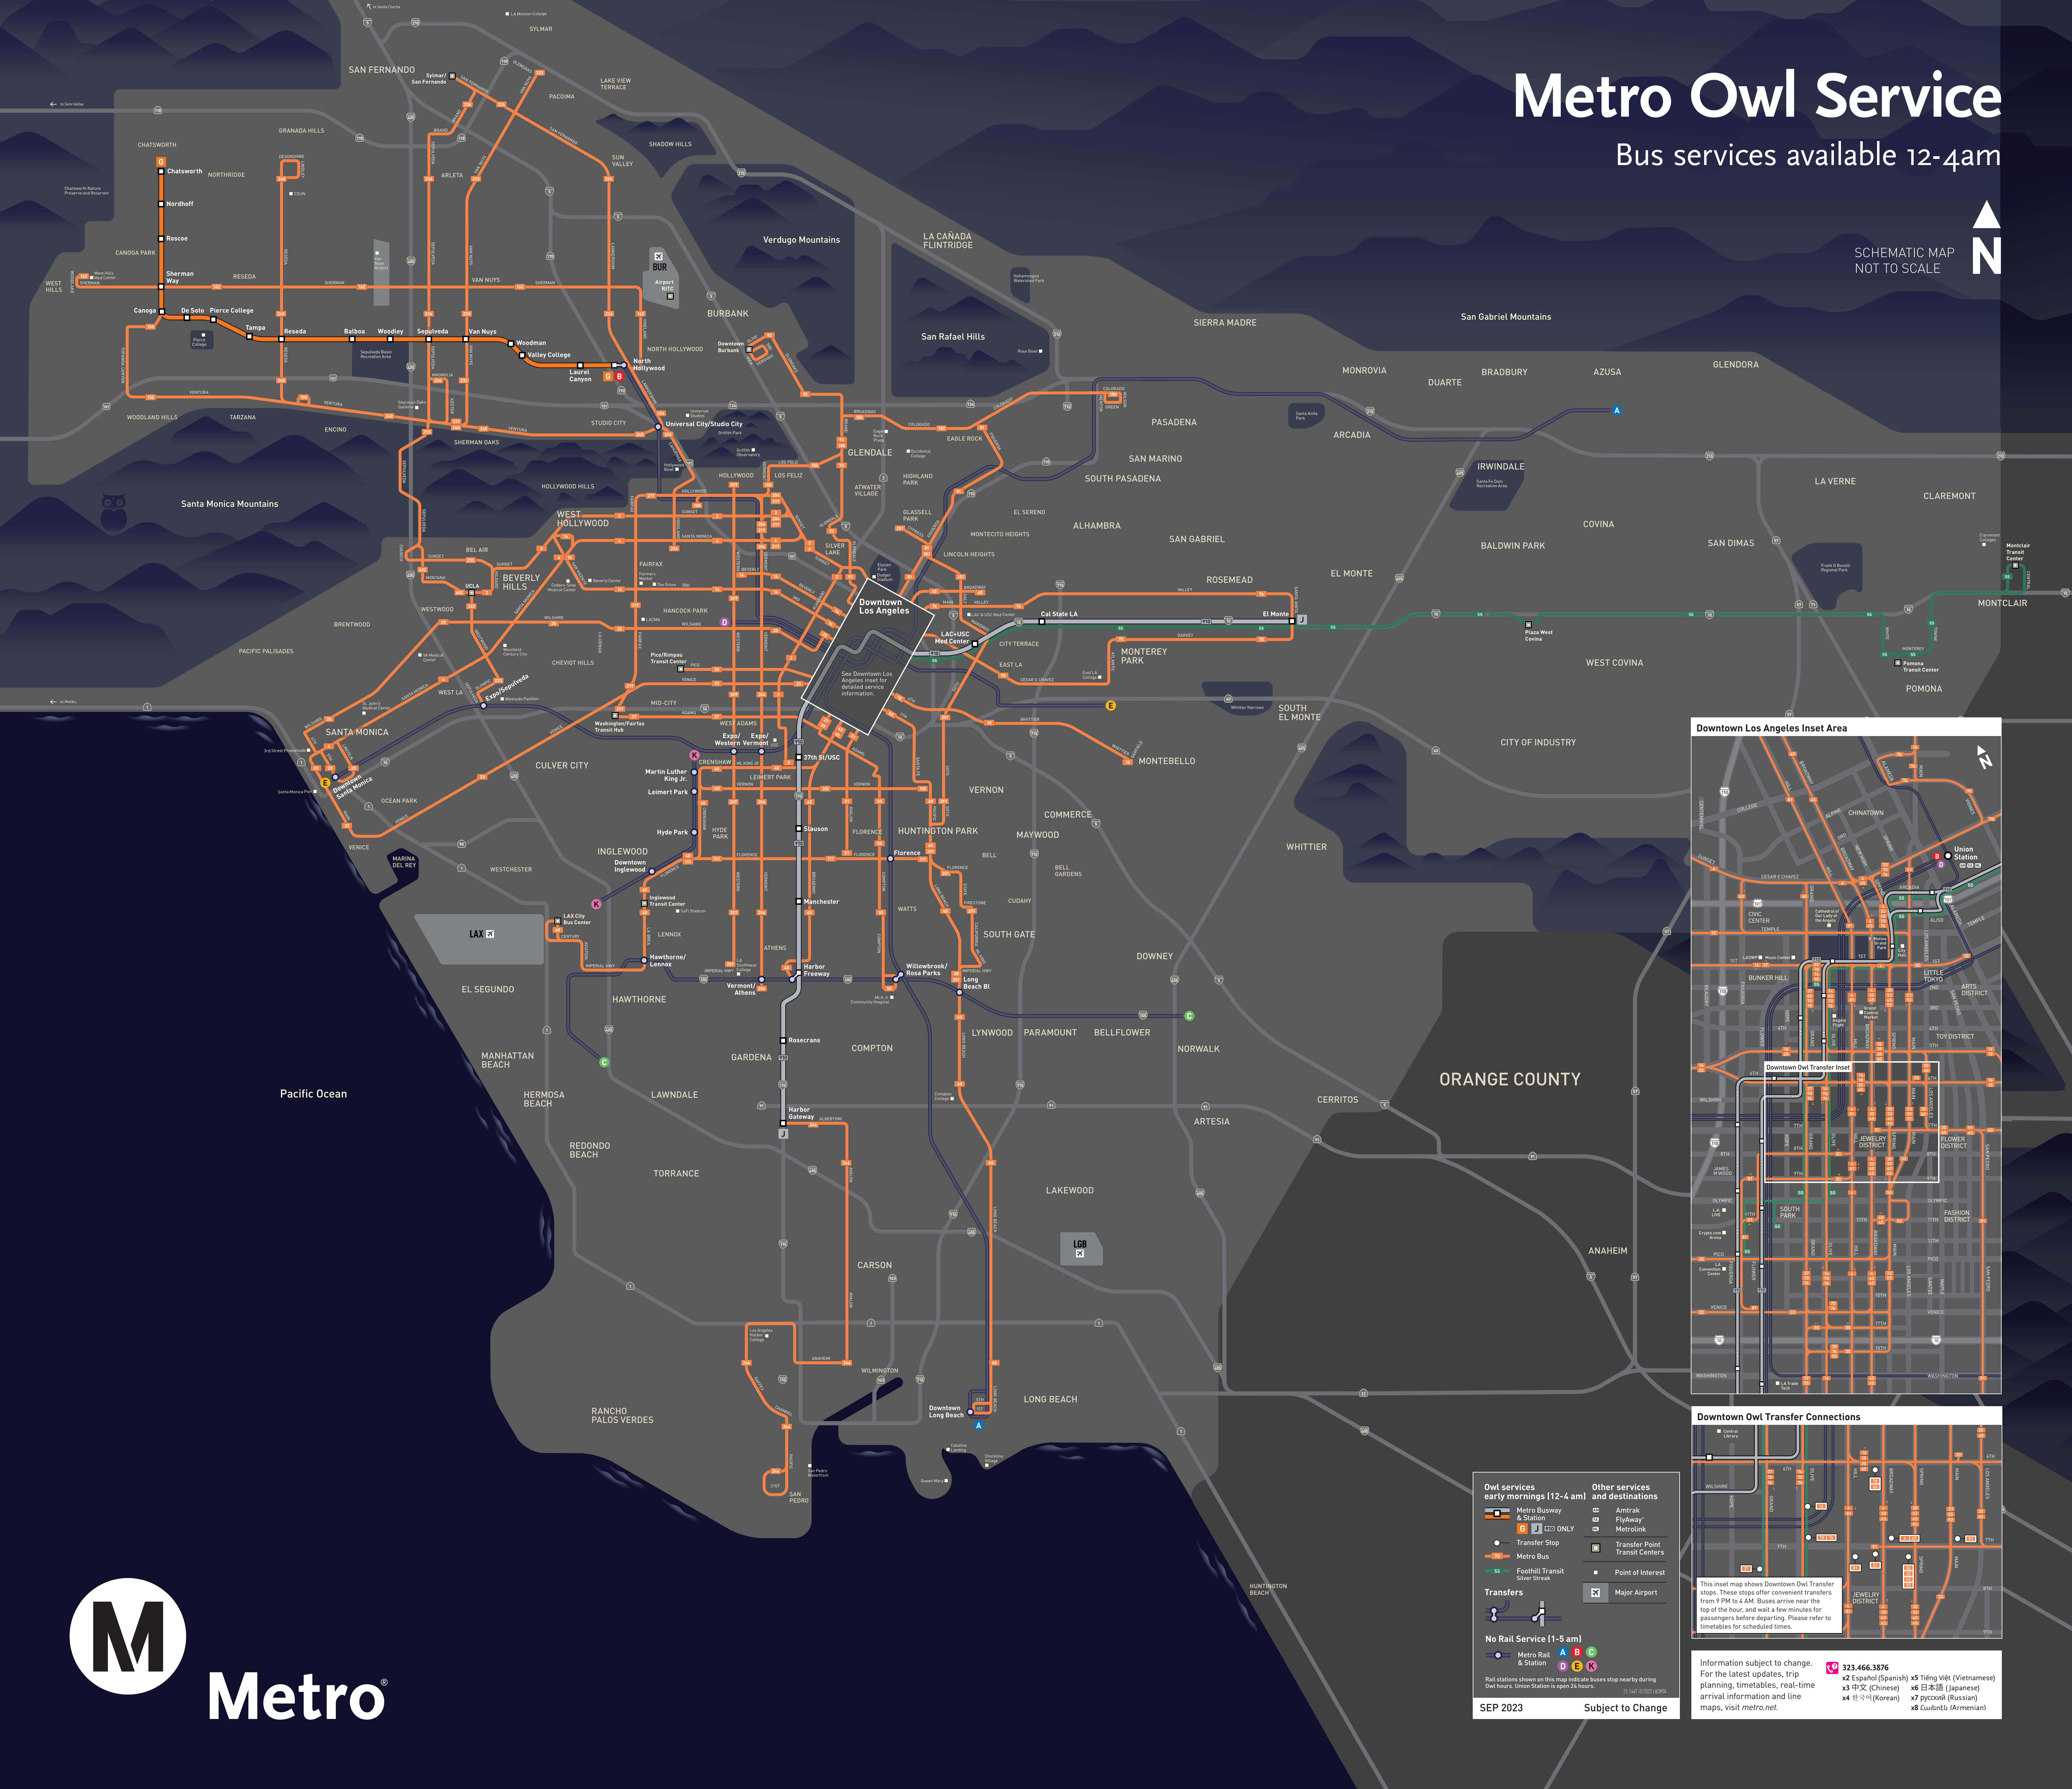

Metro Owl Service

Bus services available 12-4am

SCHEMATIC MAP
NOT TO SCALE

Owl services early mornings (12-4 am)

- Metro Busway
- Metro Bus
- Transfer Stop
- FootHill Transit Silver Struck

Other services and destinations

- Amtrak
- Railway
- Metrolink
- Transfer Point Transit Centers
- Point of Interest
- Major Airport

Transfers

- Metro Rail & Station

No Rail Service (1-5 am)

- Metro Rail & Station

SEP 2023 Subject to Change

Information subject to change. For the latest updates, trip planning, timetables, real-time arrival information and line maps, visit metro.net.

323.466.3876

- x2 Español (Spanish)
- x3 中文 (Chinese)
- x4 한국어 (Korean)
- x5 Tiếng Việt (Vietnamese)
- x6 日本語 (Japanese)
- x7 русский (Russian)
- x8 Հայերեն (Armenian)