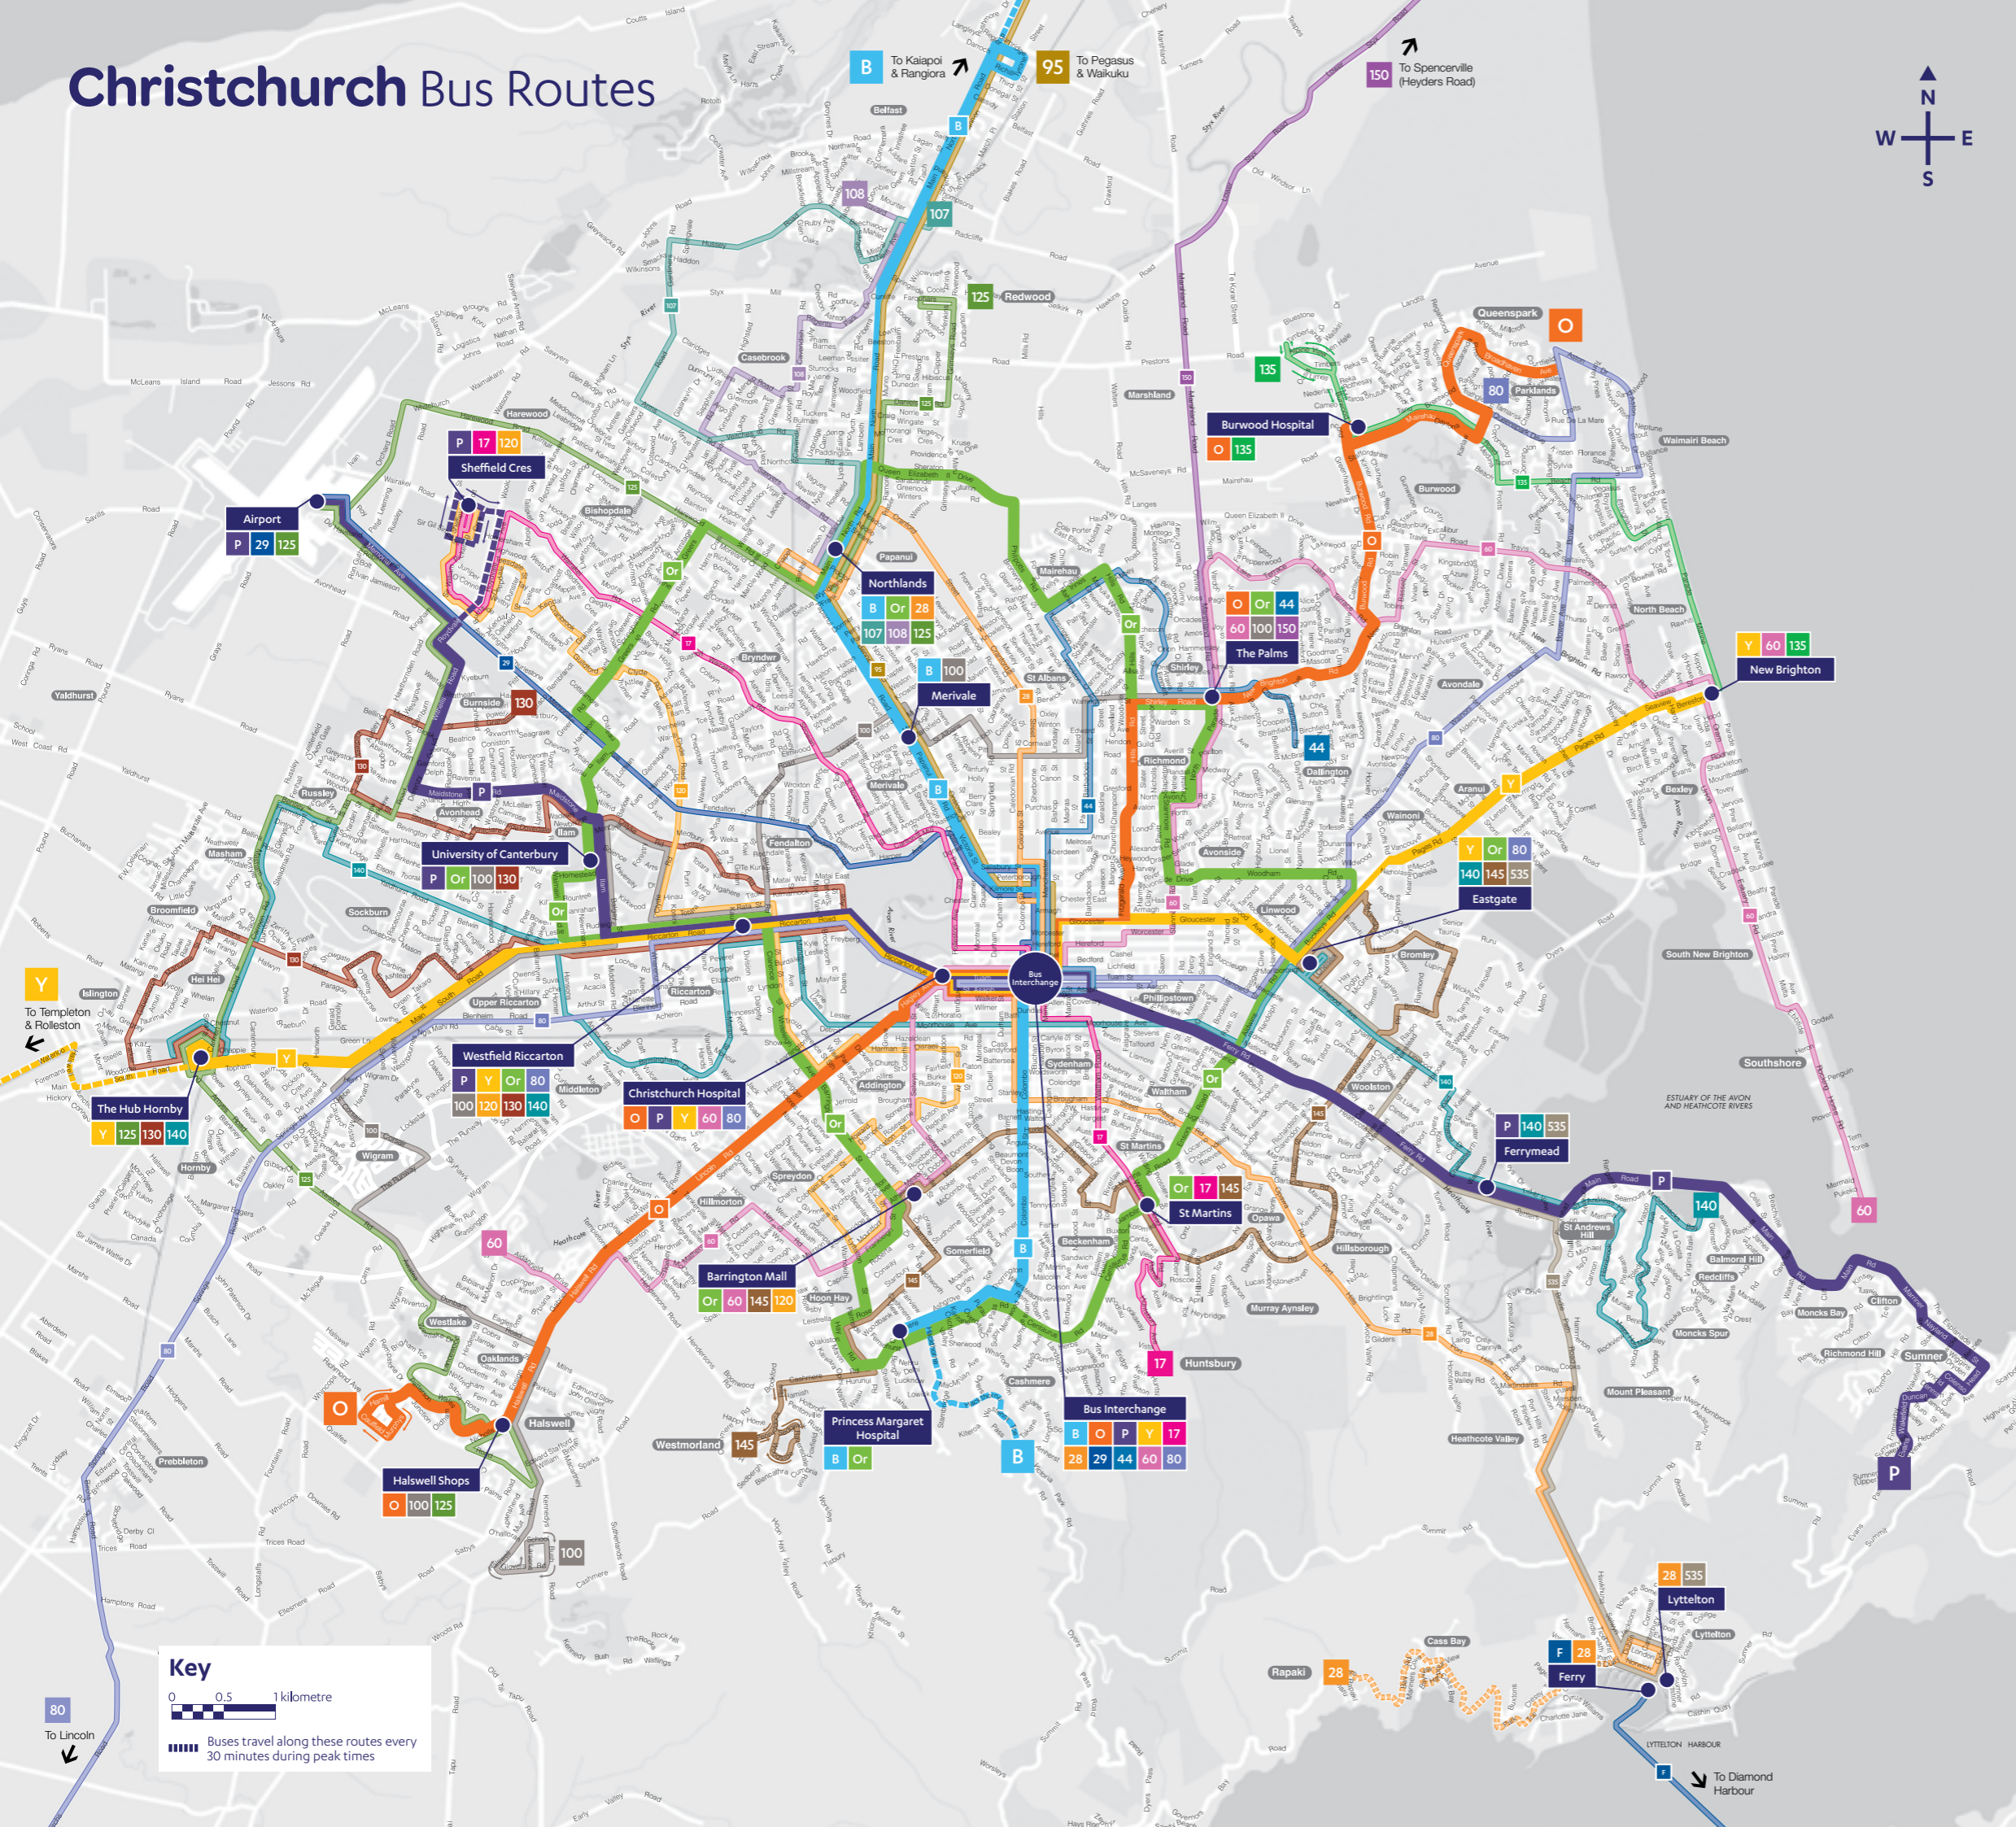

Christchurch Bus Routes

Metro Network

The Metro Lines

- B Blue Line
- O Orange Line
- P Purple Line
- Y Yellow Line
- Or The Orbiter

City Connectors

- 17 Bryndwr – Huntsbury
- 28 Papanui – Lyttelton and Rapaki
- 29 Airport – City
- 44 Shirley – City
- 60 Hillmorton – Southshore
- 80 Lincoln – Parklands
- 95 Waikuku and Pegasus

Suburban Links

- 100 Wigram – The Palms via Riccarton
- 107 Styx Mill – Northlands
- 108 Casebrook – Northlands
- 120 Burnside – Spreydon
- 125 Redwood – Westlake
- 130 Hei Hei – Avonhead via Riccarton
- 135 Burwood Hospital – New Brighton
- 140 Russley – Mt Pleasant
- 145 Westmorland – Eastgate
- 150 The Palms – Spencerville
- 535 Lyttelton – Eastgate Link
- 820 Lincoln – Burnham via Rolleston
- 951 Kaiapoi – Pegasus
- 952 Kaiapoi – Waikuku
- F Diamond Harbour Ferry