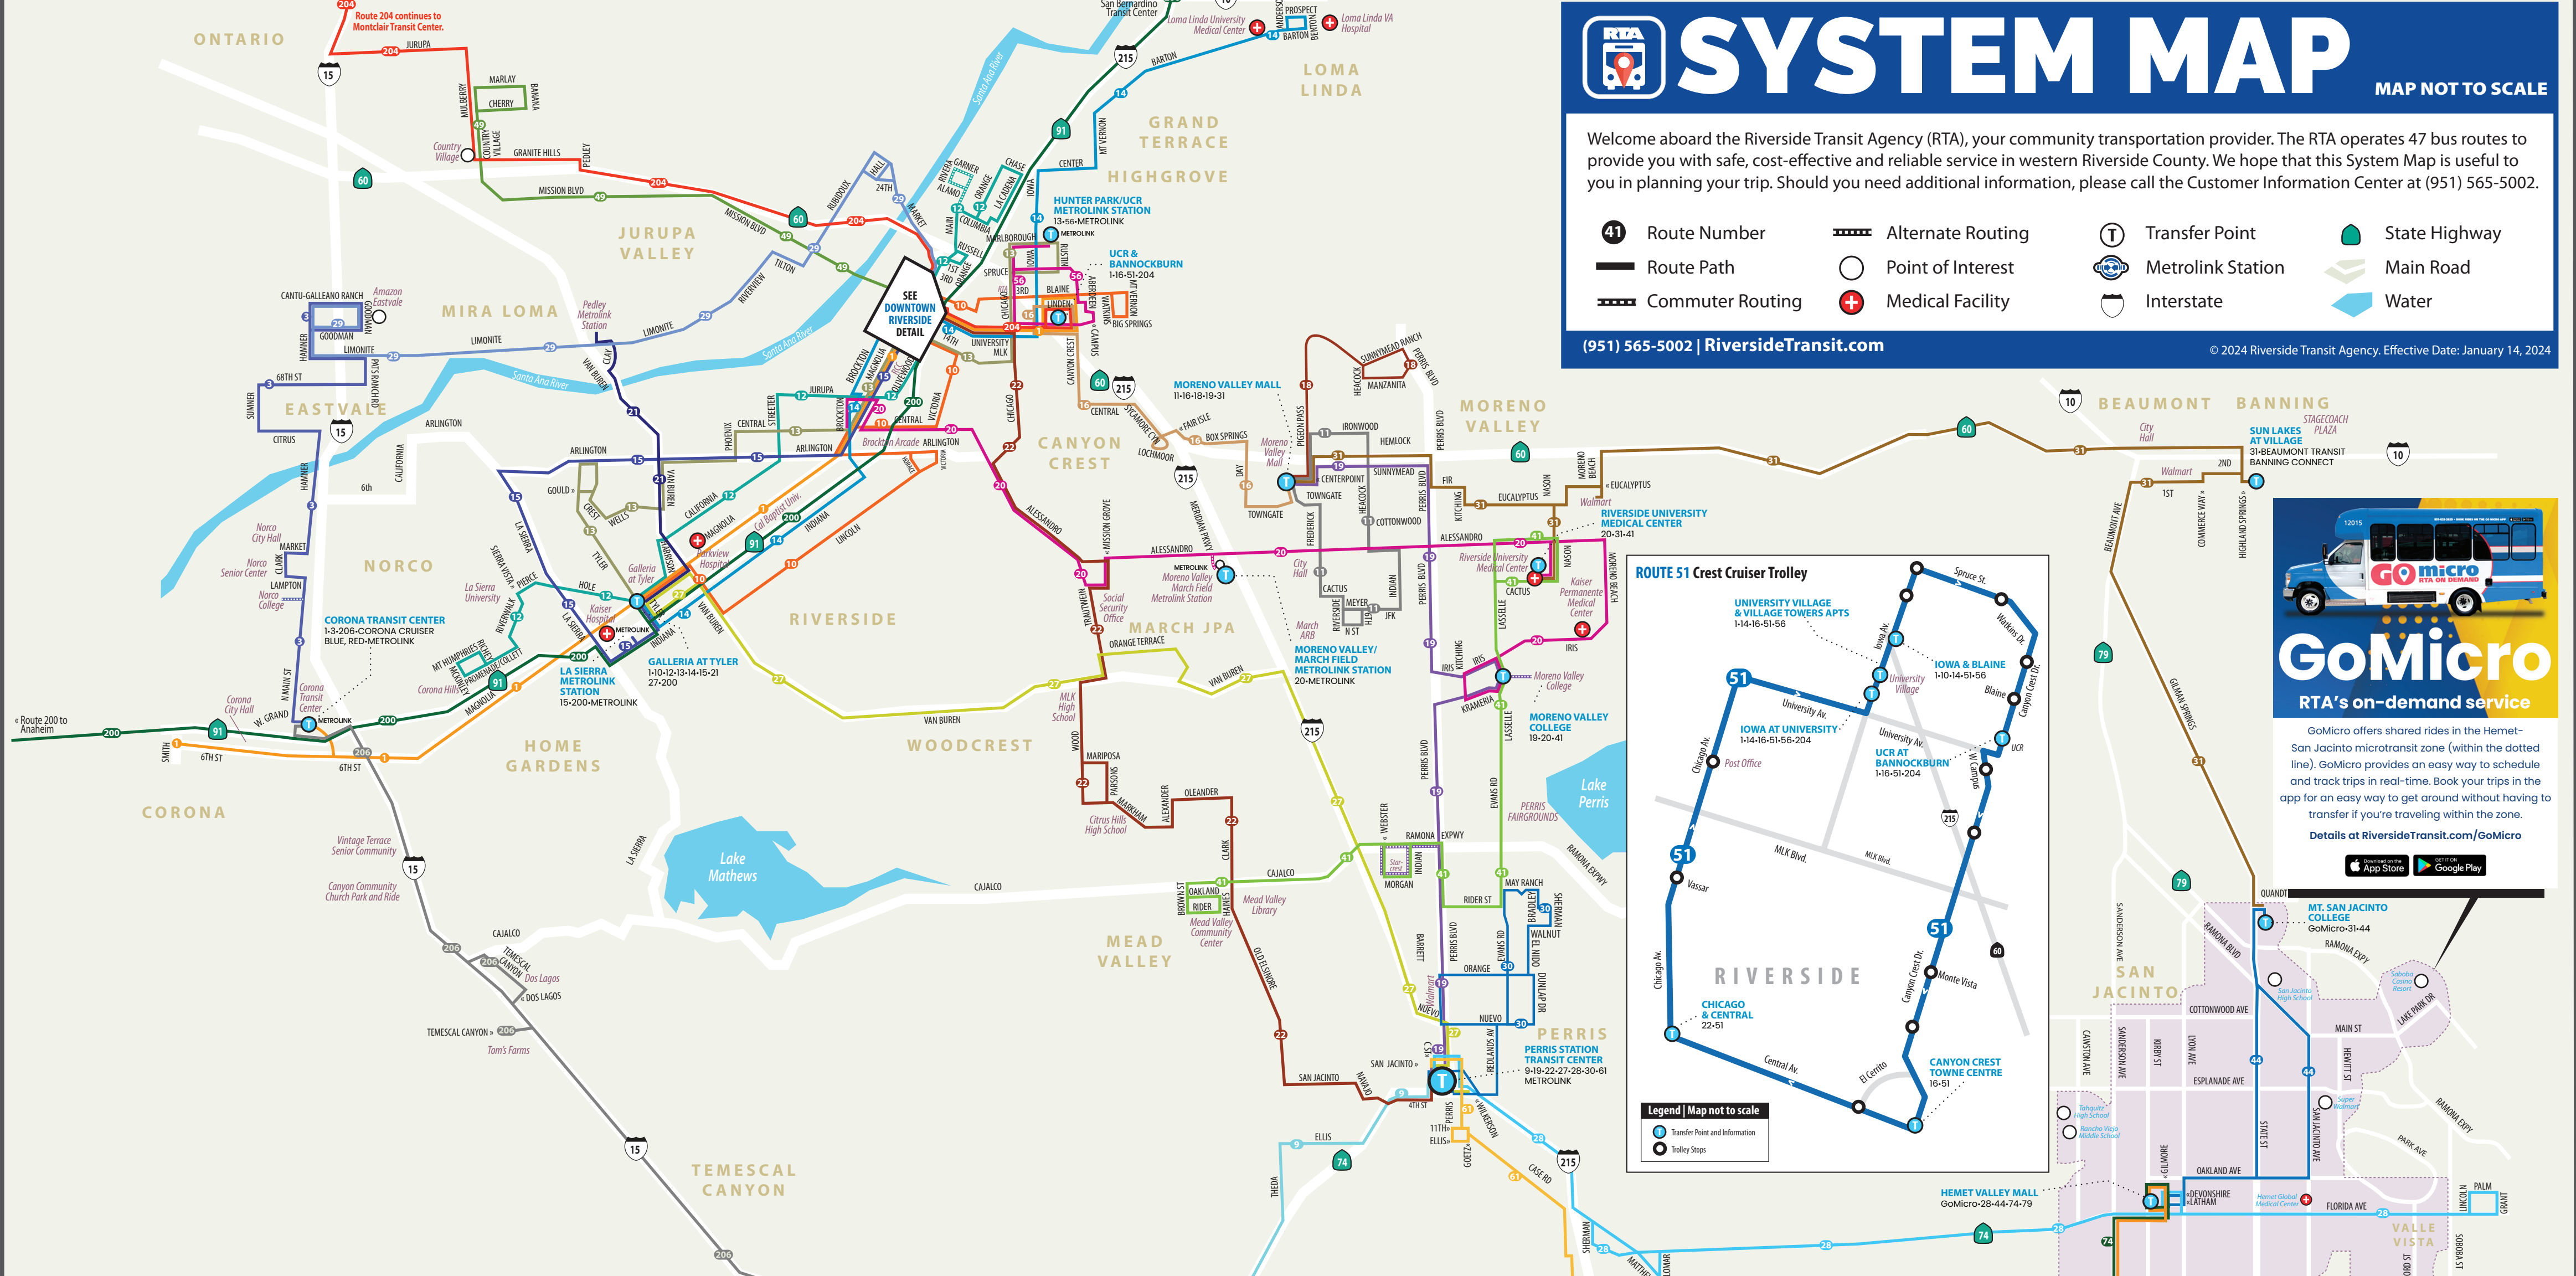

SYSTEM MAP

MAP NOT TO SCALE

Welcome aboard the Riverside Transit Agency (RTA), your community transportation provider. The RTA operates 47 bus routes to provide you with safe, cost-effective and reliable service in western Riverside County. We hope that this System Map is useful to you in planning your trip. Should you need additional information, please call the Customer Information Center at (951) 565-5002.

- 41 Route Number
- Route Path
- Commuter Routing
- Alternate Routing
- Point of Interest
- + Medical Facility
- T Transfer Point
- M Metrolink Station
- I Interstate
- █ State Highway
- Main Road
- █ Water

(951) 565-5002 | RiversideTransit.com © 2024 Riverside Transit Agency. Effective Date: January 14, 2024

GoMicro
RTA's on-demand service

GoMicro offers shared rides in the Hemet-San Jacinto microtransit zone (within the dotted line). GoMicro provides an easy way to schedule and track trips in real-time. Book your trips in the app for an easy way to get around without having to transfer if you're traveling within the zone.