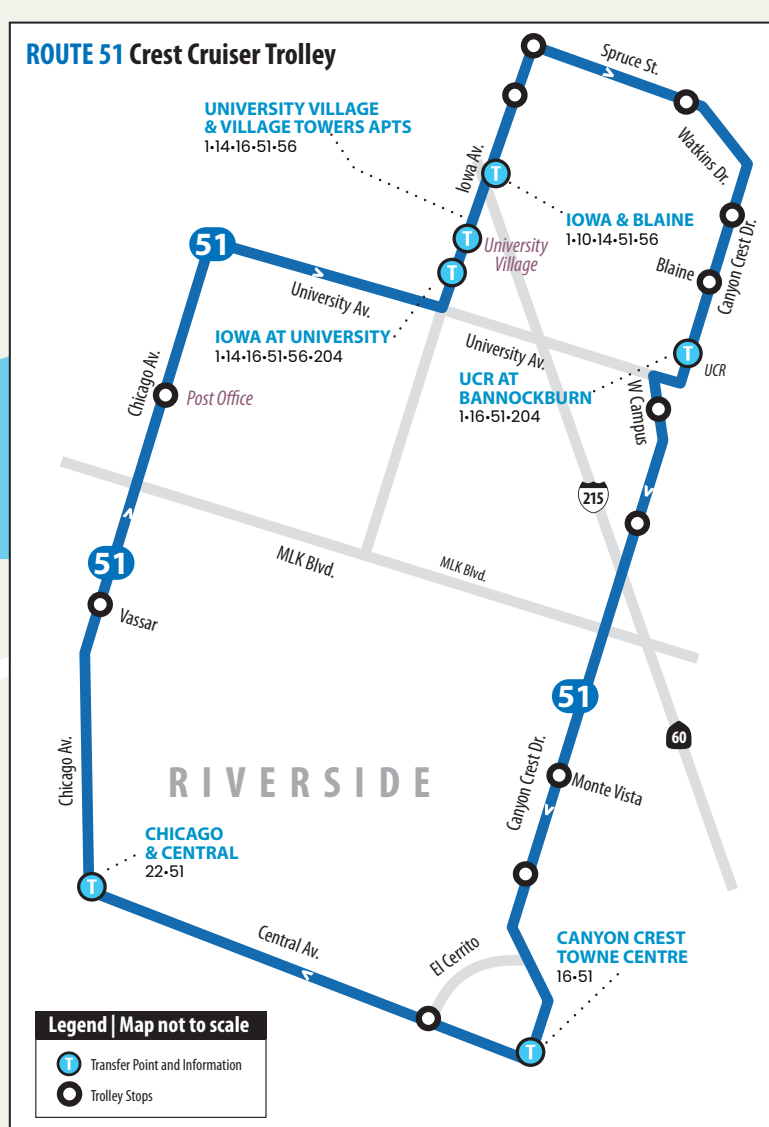

- 41 Route Number
- Route Path
- Commuter Routing
- Alternate Routing
- Point of Interest
- + Medical Facility
- T Transfer Point
- M Metrolink Station
- I Interstate
- █ State Highway
- Main Road
- █ Water

(951) 565-5002 | RiversideTransit.com © 2024 Riverside Transit Agency. Effective Date: January 14, 2024

GoMicro
RTA's on-demand service

GoMicro offers shared rides in the Hemet-San Jacinto microtransit zone (within the dotted line). GoMicro provides an easy way to schedule and track trips in real-time. Book your trips in the app for an easy way to get around without having to transfer if you're traveling within the zone.

Details at RiversideTransit.com/GoMicro

DOWNTOWN RIVERSIDE DETAIL

BUS STOP NUMBER	ROUTES & DIRECTION
1754	Brocton & 14th 14EB
1791	Brocton & 14th 14WB
1790	Brocton & 10th 14WB
3506	Brocton & University 14WB
1830	University & Brocton 14EB
3258	Mission Inn & Brocton 49EB
3265	Mission Inn & Brocton 49WB
1081	Magnolia & 14th 1WB, 13WB, 15WB
1080	Magnolia & 15th 1EB, 13EB, 15EB
1198	Market & 12th 1WB, 13WB, 15WB
1082	Market & 12th 1EB, 13EB, 15EB
4608	Market & 12th No Service
4609	Market & 11th No Service
1197	Market & 10th 1WB, 13WB, 15WB
3503	Market & 10th 13EB, 15EB
3575	Market & University 12EB, 204NB
3504	Market & 6th 12WB, 29EB
1498	Market & 6th 12EB, 29WB
1606	Market & 6th 12WB
1499	Market & 3rd 2EB, 29WB
3574	University & Market 1EB, 12WB, 13EB, 14EB, 15EB, 29EB, 49EB, 204SB
3991	University & Market 1WB, 13WB, 14WB, 15WB, 29WB, 49WB
1150	Orange & 12th 10WB, 12WB, 13EB
1198	Orange & 10th 10WB, 12WB, 13EB
3980	Orange & University 10WB, 12WB, 13EB
1498	14th & Orange Grove 10WB, 12WB, 13EB
1495	Lemon & 14th 10EB, 12EB, 13WB
1496	Lemon & 12th 10EB, 12EB, 13WB, 200EB/WB

BUS STOP NUMBER	ROUTES & DIRECTION
4786	Vine St Mobility Hub Boarding at Bay J 15EB/WB
4786	Vine St Mobility Hub Boarding at Bay N DIAL-A-RIDE
3824	Market & 4th 29EB
3502	Market & 10th 1EB
1444	14th & Lime 10EB, 13WB