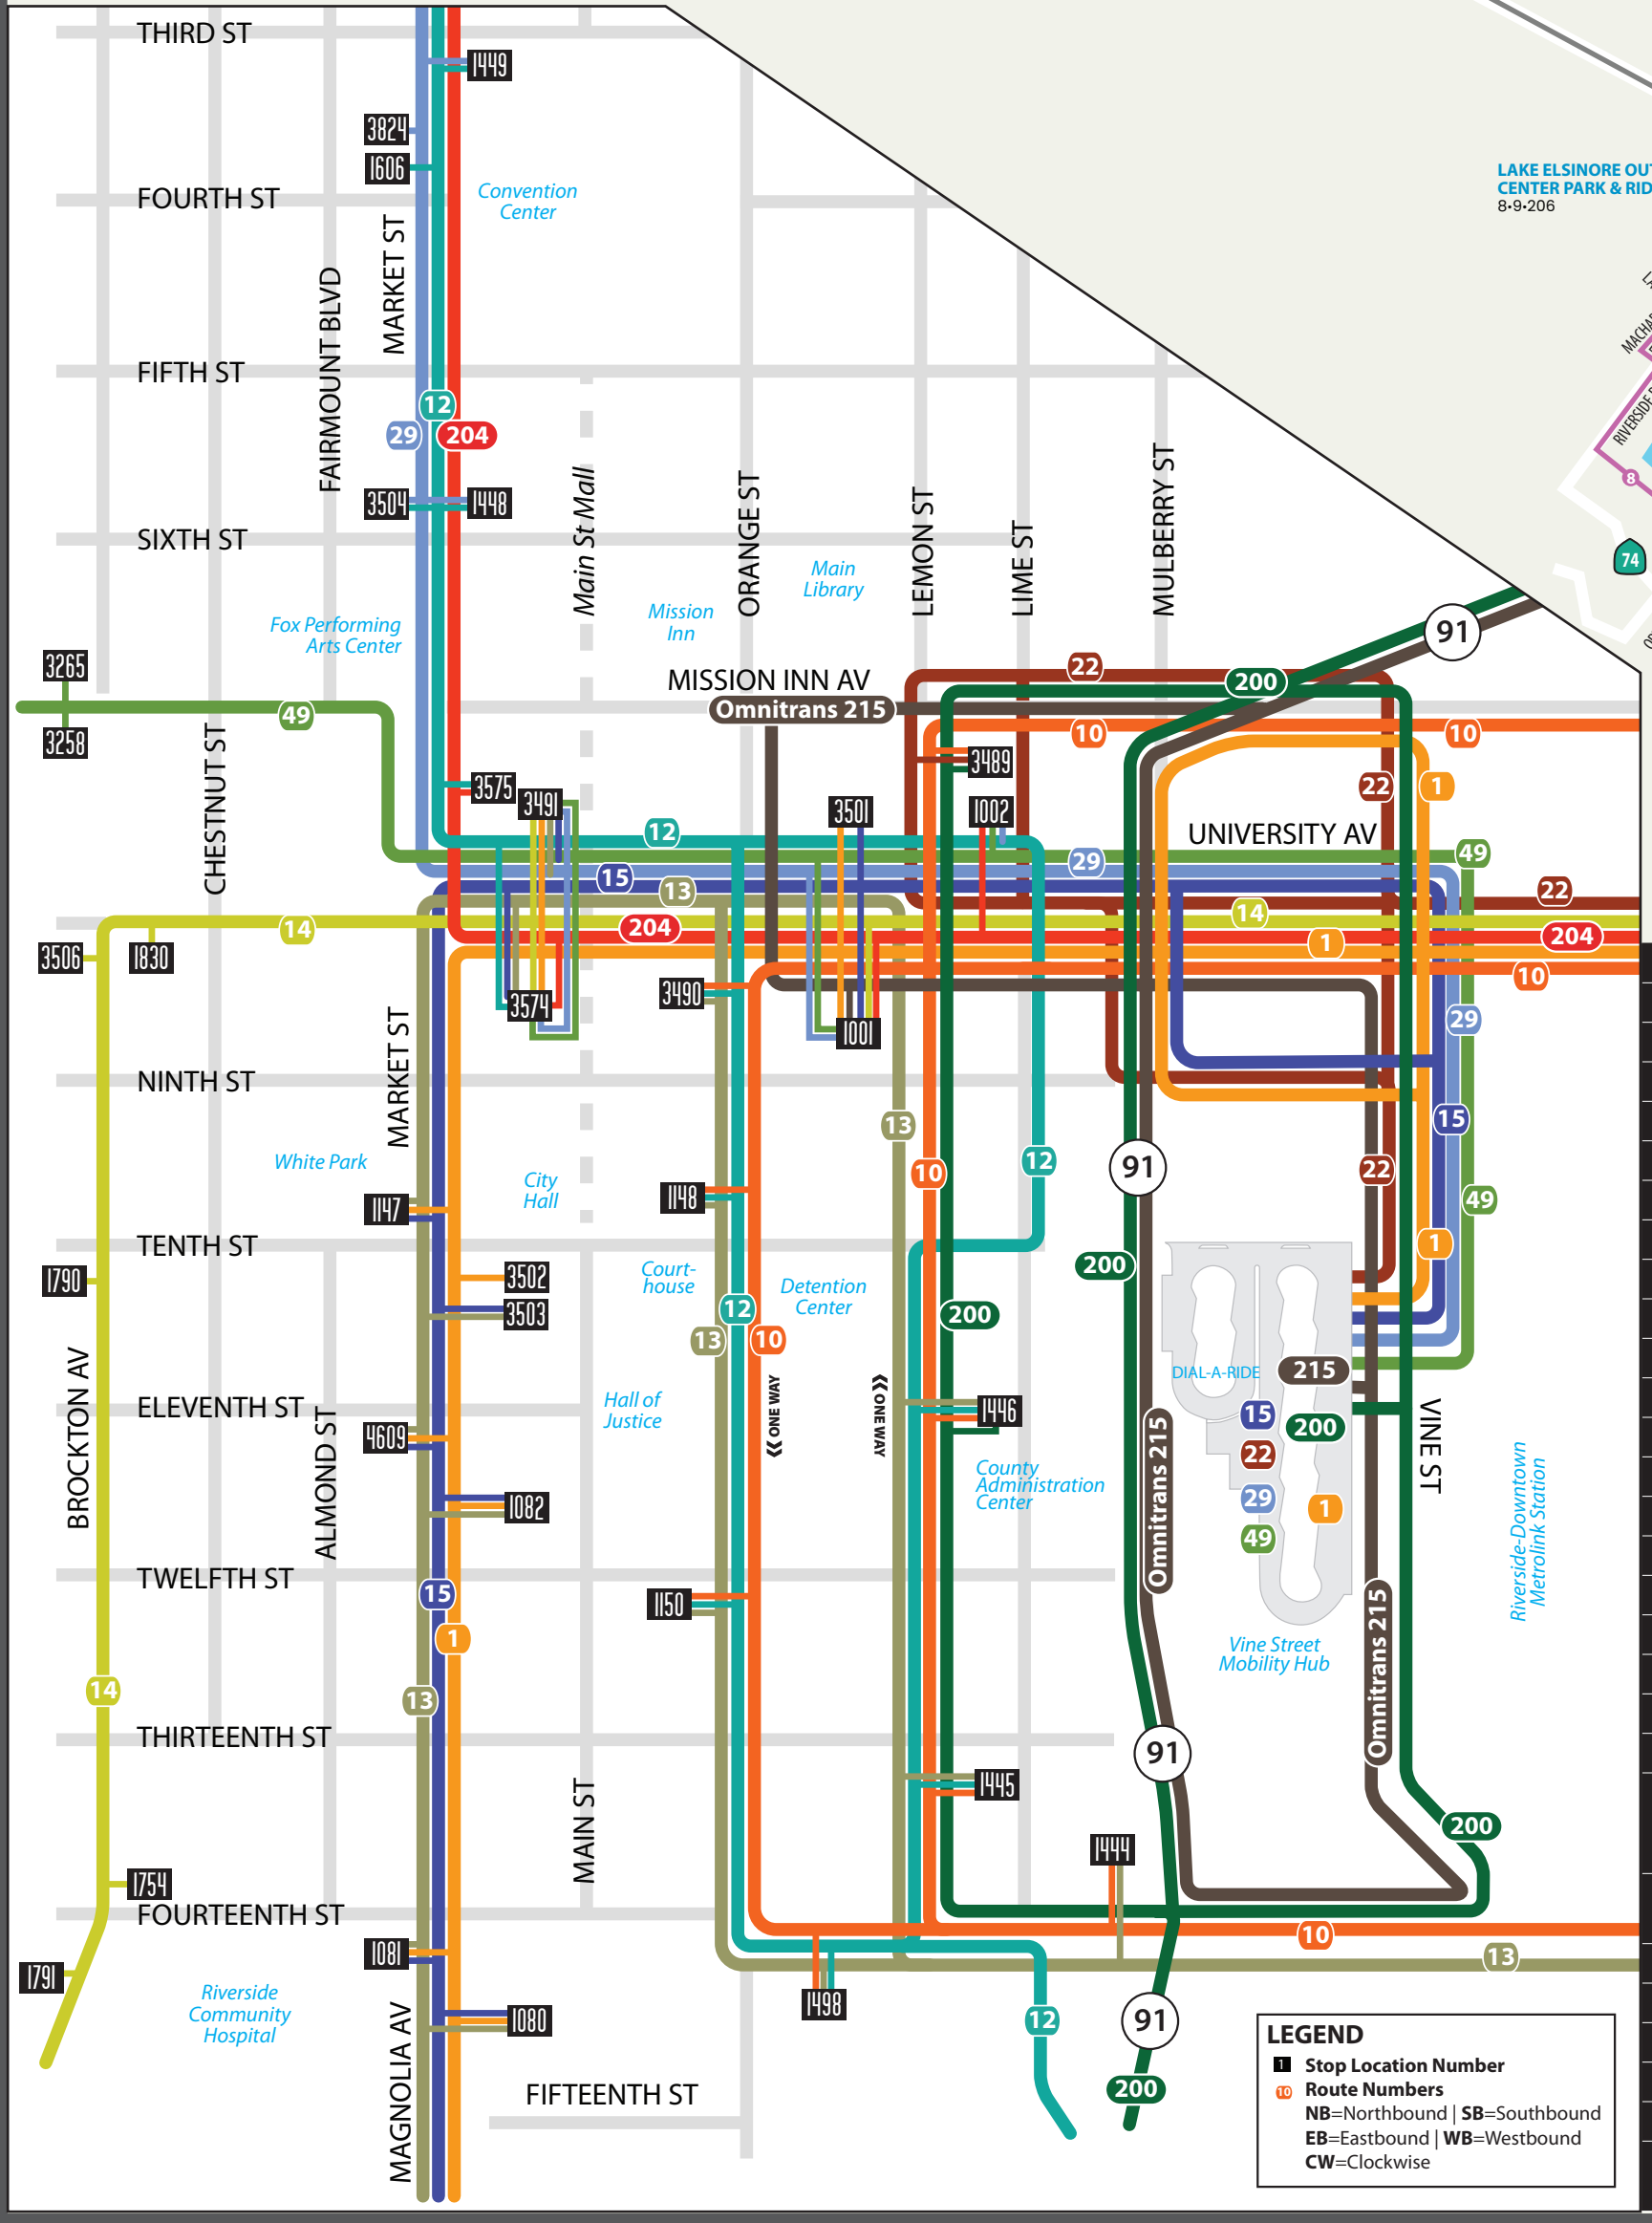

- 41 Route Number
- Route Path
- Commuter Routing
- Alternate Routing
- Point of Interest
- + Medical Facility
- T Transfer Point
- M Metrolink Station
- I Interstate
- █ State Highway
- Main Road
- █ Water

(951) 565-5002 | RiversideTransit.com © 2024 Riverside Transit Agency. Effective Date: January 14, 2024

GoMicro
RTA's on-demand service

GoMicro offers shared rides in the Hemet-San Jacinto microtransit zone (within the dotted line). GoMicro provides an easy way to schedule and track trips in real-time. Book your trips in the app for an easy way to get around without having to transfer if you're traveling within the zone.

Details at RiversideTransit.com/GoMicro

DOWNTOWN RIVERSIDE DETAIL

BUS STOP NUMBER	ROUTES & DIRECTION
1754	Brocton & 14th 14EB
1791	Brocton & 14th 14WB
1790	Brocton & 10th 14WB
3506	Brocton & University 14WB
1830	University & Brocton 14EB
3258	Mission Inn & Brocton 49EB
3265	Mission Inn & Brocton 49WB
1081	Magnolia & 14th 1WB, 13WB, 15WB
1080	Magnolia & 15th 1EB, 13EB, 15EB
1198	Market & 12th 1WB, 13WB, 15WB
1082	Market & 12th 1EB, 13EB, 15EB
4608	Market & 12th No Service
4609	Market & 11th No Service
1197	Market & 10th 1WB, 13WB, 15WB
3503	Market & 10th 13EB, 15EB
3575	Market & University 12EB, 204NB
3504	Market & 6th 12WB, 29EB
1498	Market & 6th 12EB, 29WB
1606	Market & 6th 12WB
1499	Market & 3rd 2EB, 29WB
3574	University & Market 1EB, 12WB, 13EB, 14EB, 15EB, 29EB, 49EB, 204SB
3991	University & Market 1WB, 13WB, 14WB, 15WB, 29WB, 49WB
1150	Orange & 12th 10WB, 12WB, 13EB
1198	Orange & 10th 10WB, 12WB, 13EB
3980	Orange & University 10WB, 12WB, 13EB
1498	14th & Orange Grove 10WB, 12WB, 13EB
1495	Lemon & 14th 10EB, 12EB, 13WB
1496	Lemon & 12th 10EB, 12EB, 13WB, 200EB/WB