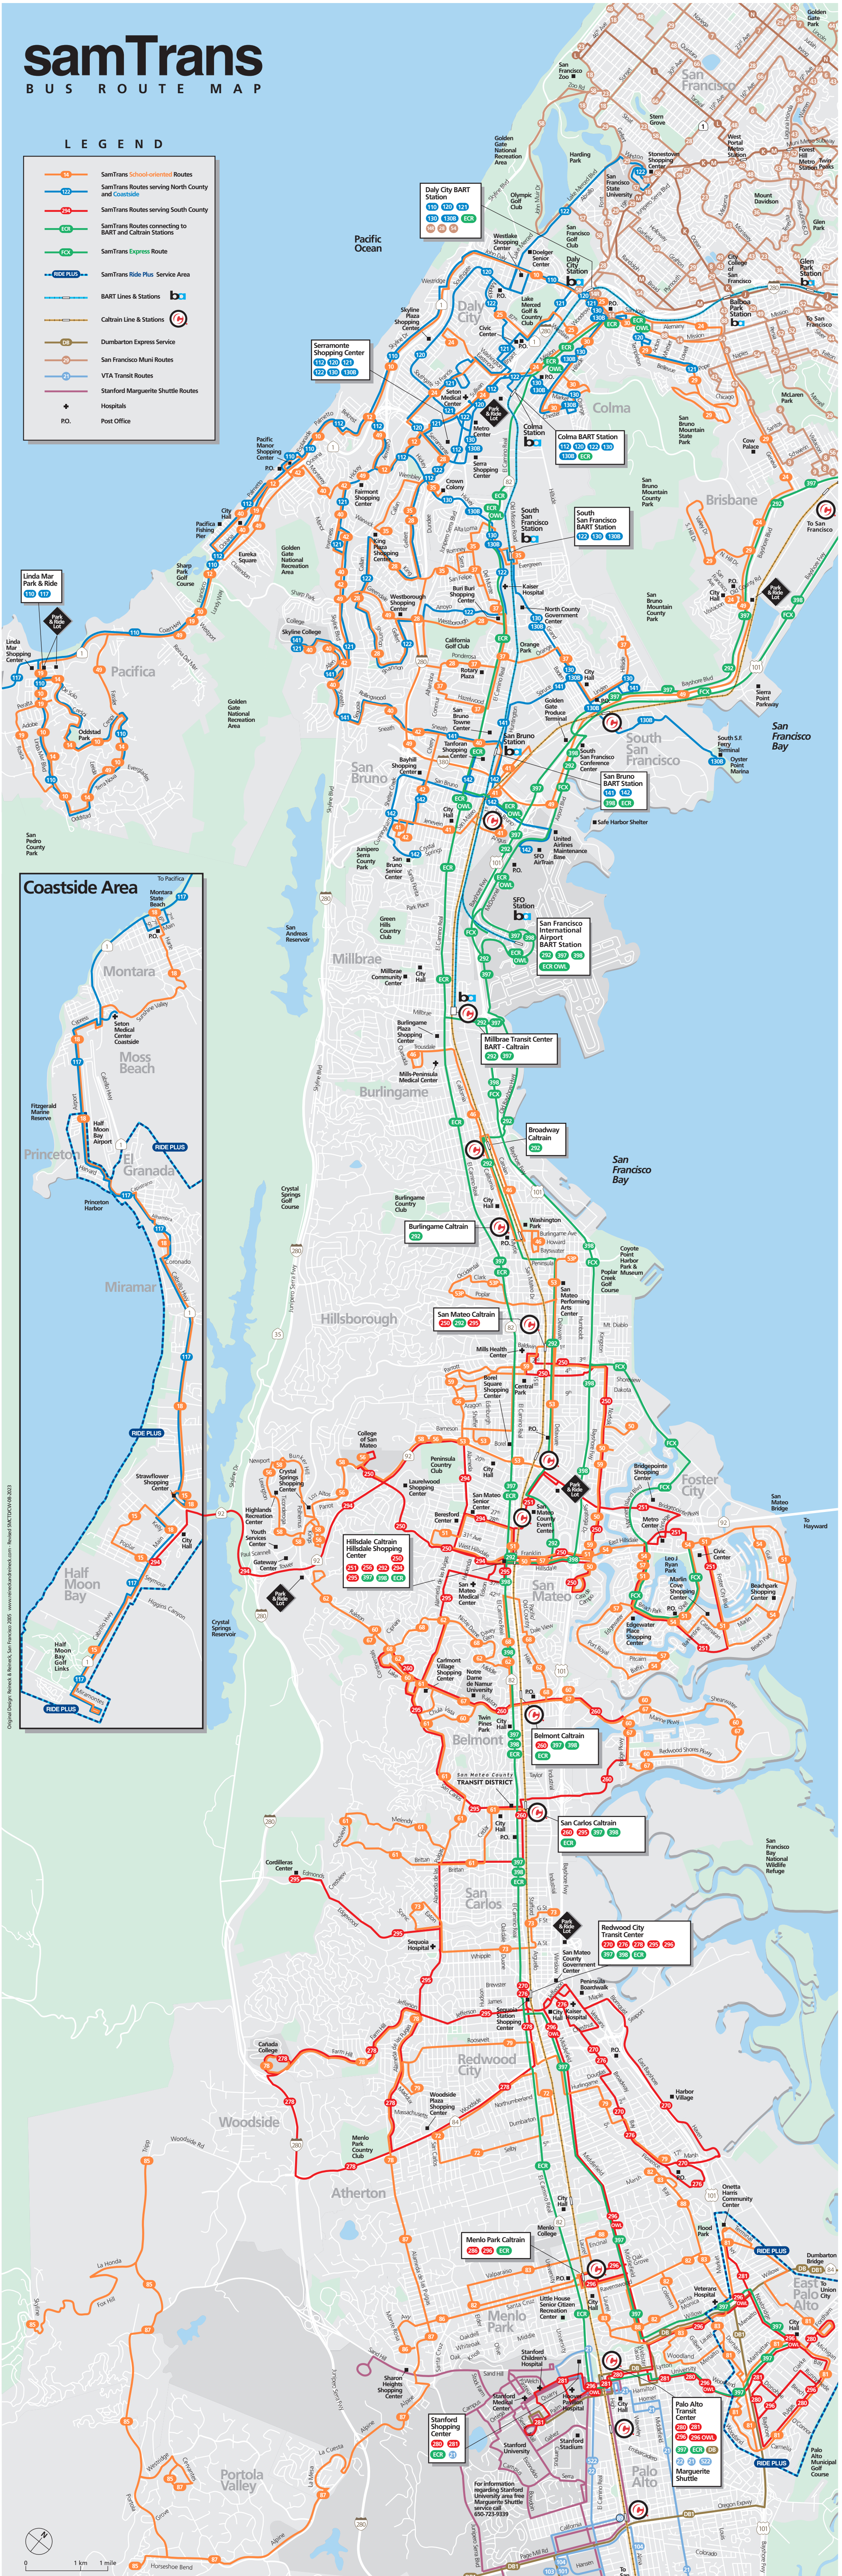

samTrans

BUS ROUTE MAP

LEGEND

- SamTrans School-oriented Routes
- SamTrans Routes serving North County and Coastside
- SamTrans Routes serving South County
- SamTrans Routes connecting to BART and Caltrain Stations
- SamTrans Express Routes
- SamTrans Ride Plus Service Area
- b BART Lines & Stations
- c Caltrain Line & Stations
- D Dumbarton Express Service
- S San Francisco Muni Routes
- T VTA Transit Routes
- S Stanford Marguerite Shuttle Routes
- + Hospitals
- P.O. Post Office

For information regarding Stanford University area free Marguerite Shuttle service call 650-723-9339