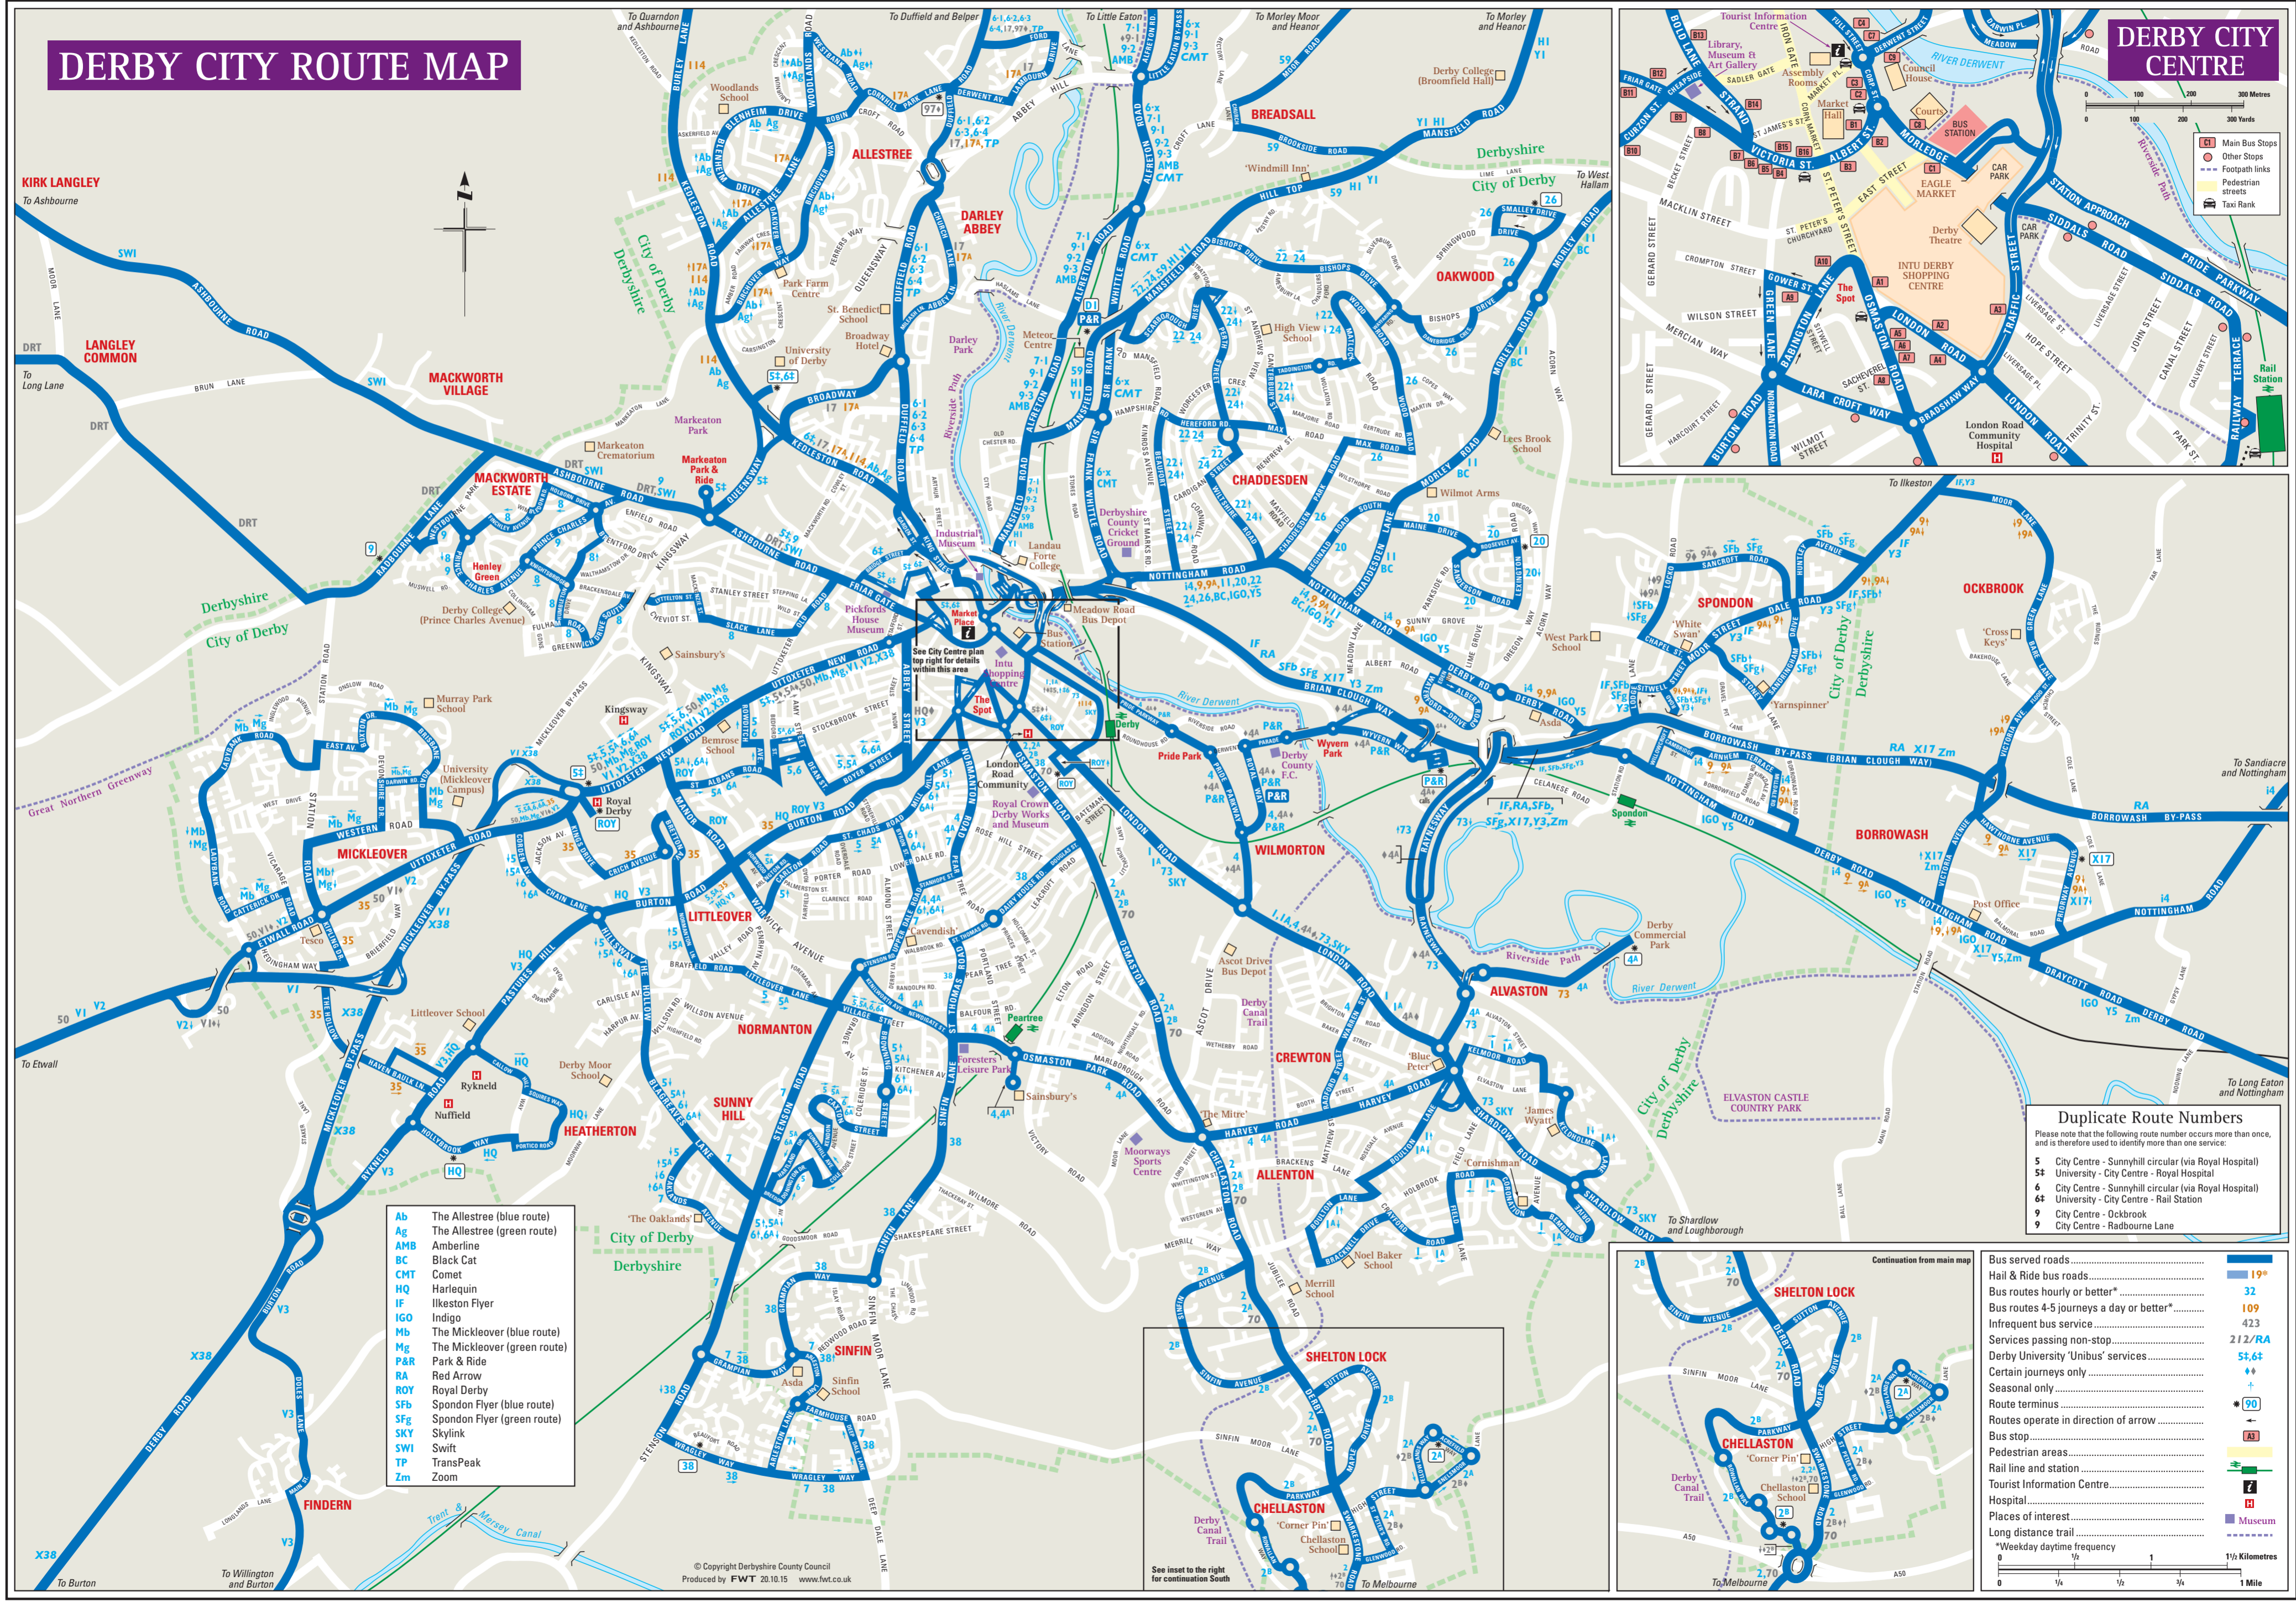

DERBY CITY ROUTE MAP

- Ab The Allestree (blue route)
- Ag The Allestree (green route)
- AMB Amberline
- BC Black Cat
- CMT Comet
- HQ Harlequin
- IF Ilkeston Flyer
- IGO Indigo
- Mb The Mickleover (blue route)
- Mg The Mickleover (green route)
- P&R Park & Ride
- RA Red Arrow
- ROY Royal Derby
- SFb Spondon Flyer (blue route)
- SFg Spondon Flyer (green route)
- SKY Skylink
- SWI Swift
- TP TransPeak
- Zm Zoom

- Bus served roads.....
- Hail & Ride bus roads.....
- Bus routes hourly or better*.....
- Bus routes 4-5 journeys a day or better*.....
- Inrequent bus service.....
- Services passing non-stop.....
- Derby University 'Unibus' services.....
- Certain journeys only.....
- Seasonal only.....
- Route terminus.....
- Routes operate in direction of arrow.....
- Bus stop.....
- Pedestrian areas.....
- Rail line and station.....
- Tourist Information Centre.....
- Hospital.....
- Places of interest.....
- Long distance trail.....