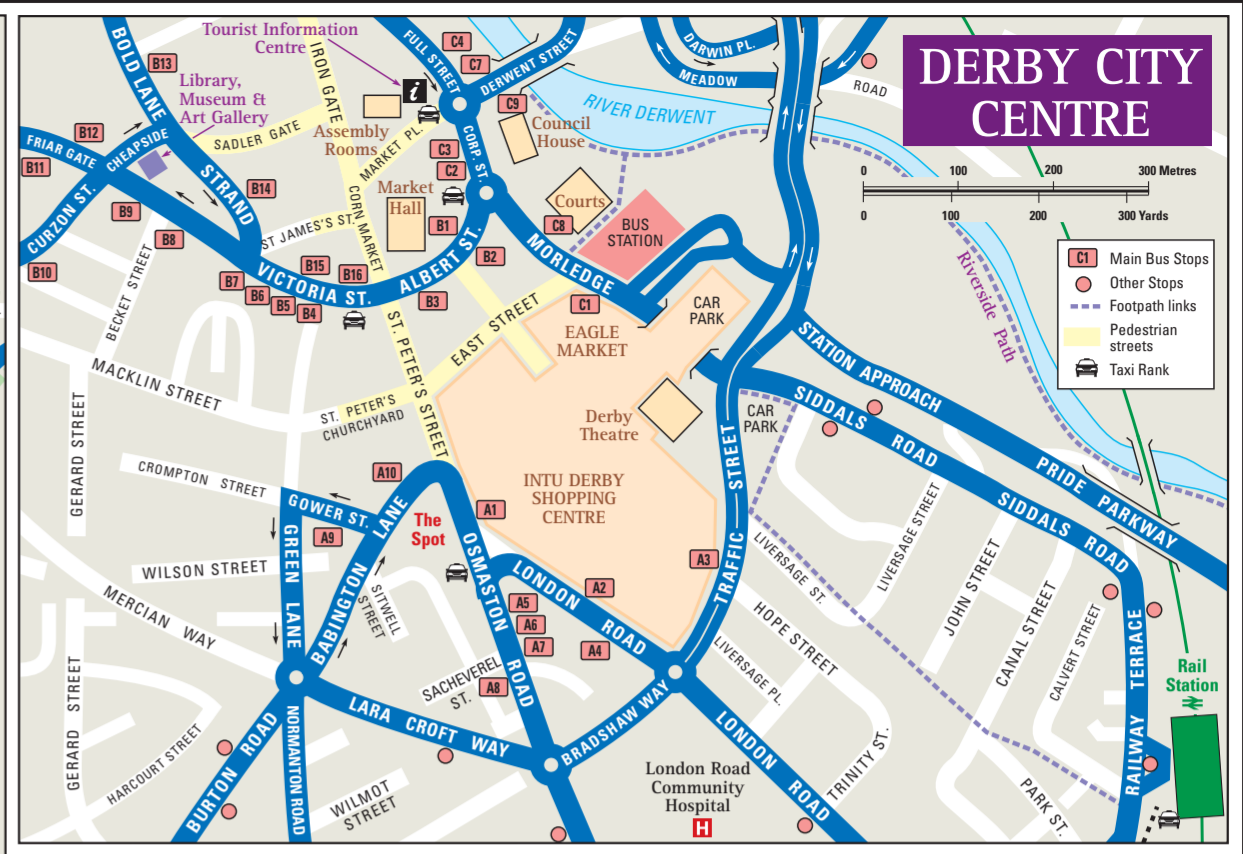

DERBY CITY ROUTE MAP

- Ab The Allestree (blue route)
- Ag The Allestree (green route)
- AMB Amberline
- BC Black Cat
- CMT Comet
- HQ Harlequin
- IF Ilkeston Flyer
- IGO Indigo
- Mb The Mickleover (blue route)
- Mg The Mickleover (green route)
- P&R Park & Ride
- RA Red Arrow
- ROY Royal Derby
- SFb Spondon Flyer (blue route)
- SFg Spondon Flyer (green route)
- SKY Skylink
- SWI Swift
- TP TransPeak
- Zm Zoom

- Bus served roads.....
- Hail & Ride bus roads.....
- Bus routes hourly or better*.....
- Bus routes 4-5 journeys a day or better*.....
- Inrequent bus service.....
- Services passing non-stop.....
- Derby University 'Unibus' services.....
- Certain journeys only.....
- Seasonal only.....
- Route terminus.....
- Routes operate in direction of arrow.....
- Bus stop.....
- Pedestrian areas.....
- Rail line and station.....
- Tourist Information Centre.....
- Hospital.....
- Places of interest.....
- Long distance trail.....