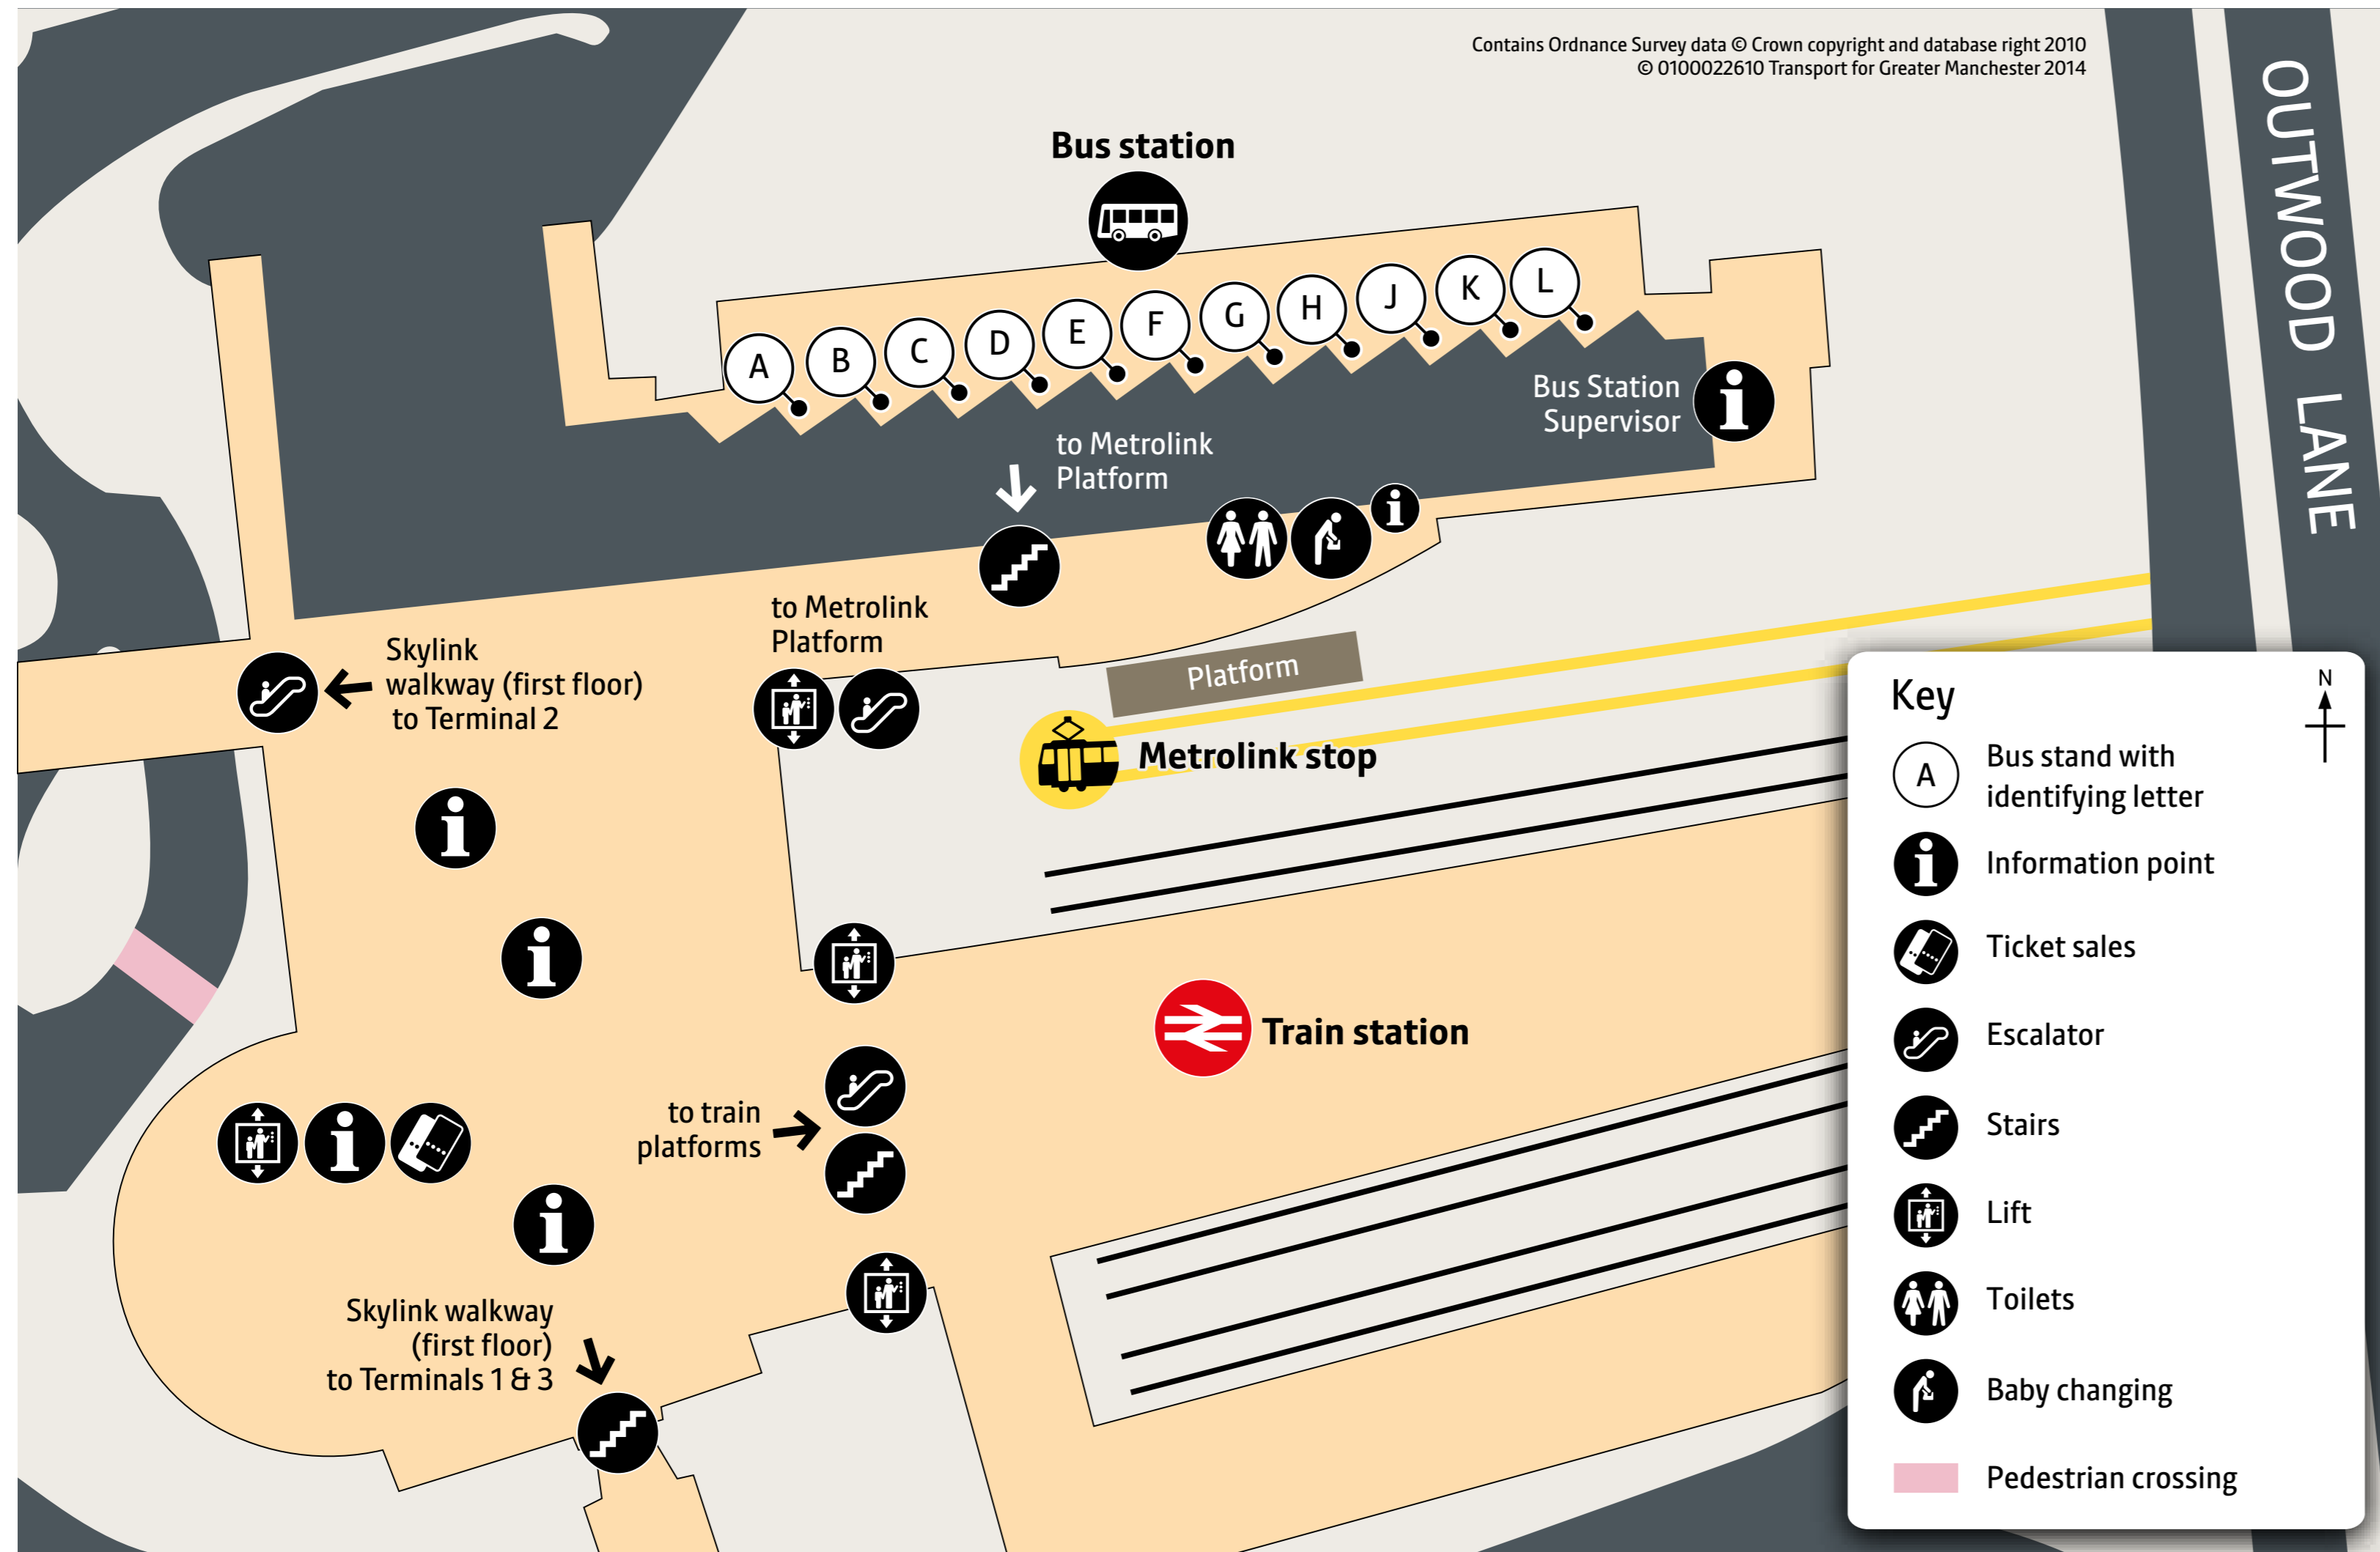

Destination finder

Public transport destinations from The Station at Manchester Airport

Destination	Service	Stand letter
Roundthorn	19	G
	Metrolink	
Rusholme	43	E
	44	D
Sale	18	F
	19	G
Sale Moor	18	F
	19	G
Sale Water Park	Metrolink	
Shadow Moss	19	G
	369	H
	Metrolink	
Sharston	43	E
	105	D
Shaw Heath	369	H
Sheffield	National Express	C
	Train	
Southern Cemetery	105	D
Southport	Train	
Stepping Hill	199	J
Stockport	199	J
	369	H
	National Express	B
	Train	
Stoke	National Express	A
	Train	
Stretford	18	F
Styal	200	H
Trafford Bar	Metrolink	
Trafford Park	18	F
University of Manchester	43	E
	44, 105	D
University of Salford	National Express	B
	Train	
Urmston	Train	
Warrington	National Express	B
	Train	
West Didsbury	43	E
Westhoughton	Train	
Whaley Bridge	199	J
Wigan	Train	
Wilmslow	200	H
	Train	
Withington	43	E
Woodheys	19	G
Woodhouse Park	18	F
	19	G
	43	E
	105	D
	369	H
World Freight Terminal	18, 44	K
	19	L
Wrexham	National Express	B
Wythenshawe, town centre	18	F
	19	G
	43	E
	105	D
	369	H
	Metrolink	
Wythenshawe Park	18	F
	19	G
	Metrolink	
Metrolink replacement buses		L
Rail replacement buses		L
Hospitals		
Manchester Royal Infirmary	43	E
	44	D
The Christie	43	E
Wythenshawe Hospital	19	G

Destination	Service	Stand letter
Adswold	369	H
Alderley Edge	Train	
Altrincham	18	K
	19	G
Ashton upon Mersey	19	G
Baguley	18	F
	19	G
	Metrolink	
Benchill	18	F
	43	E
	105	D
	Metrolink	
Birkenhead	National Express	B
Blackpool	National Express	B, C
	Train	
Blackrod	Train	
Bolton	National Express	B, C
	Train	
Bradford	National Express	C
Broadheath	19	G
Burnage	44	D
	Train	
Buxton	199	J
Castlefield	Train	
Chapel-en-le-Frith	199	J
Cheadle	44	D
Cheadle Hulme	369	H
Cheadle Royal	369	H
Chester	National Express	B
Chorlton	Metrolink	
Cornbrook	Metrolink	
Crewe	Train	
Crossacres	Metrolink	
Disley	199	J
Dove Holes	199	J
East Didsbury	44	D
	Train	
Edgeley	369	H
Fallowfield	43	E
	44	D
Firswood	Metrolink	
Flixton	Train	
Furness Vale	199	J
Gatley	44	D
	Train	
Hale	18	K
Halebarns	18	K
Hazel Grove	199	J

Destination	Service	Stand letter
Heald Green	44	D
	369	H
	Train	
Heaviley	199	J
Horwich Parkway	Train	
Hospitals H – see end of list		
Huddersfield	Train	
Hulme	105	D
intu Trafford Centre	18	F
Irlam	Train	
Lancaster	National Express	B
	Train	
Leeds	National Express	C
	Train	
Liverpool	National Express	B
	Train	
Local Link		L
Manchester, central coach station	National Express	B, C
Manchester, Deansgate station	Train	
Manchester, Oxford Road station	43	E
	44	D
	Train	
Manchester, Piccadilly Gardens	43	E
	44, 105	D
Manchester, Piccadilly station	Train	
Manchester Airport Viewing Park	200	L
Martinscroft	18	F
	19	G
	Metrolink	
Moss Side	105	D
New Mills	199 (some)	J
Newall Green	19	G
Northenden	43	E
	105	D
Northern Moor	18	F
	19	G
	Metrolink	
Old Trafford	Metrolink	
Oldham	National Express	B, C
Owens Park	43	E
	44	D
Peel Hall	369	H
	Metrolink	
Preston	National Express	B, C
	Train	
Quarry Bank Mill	200	H

For public transport information phone Traveline 0871 200 22 33

7am – 8pm Mon to Fri, 8am – 8pm Sat, Sun & public holidays.
Calls cost 10p a minute plus network extras.

www.tfgm.com

26 January 2015