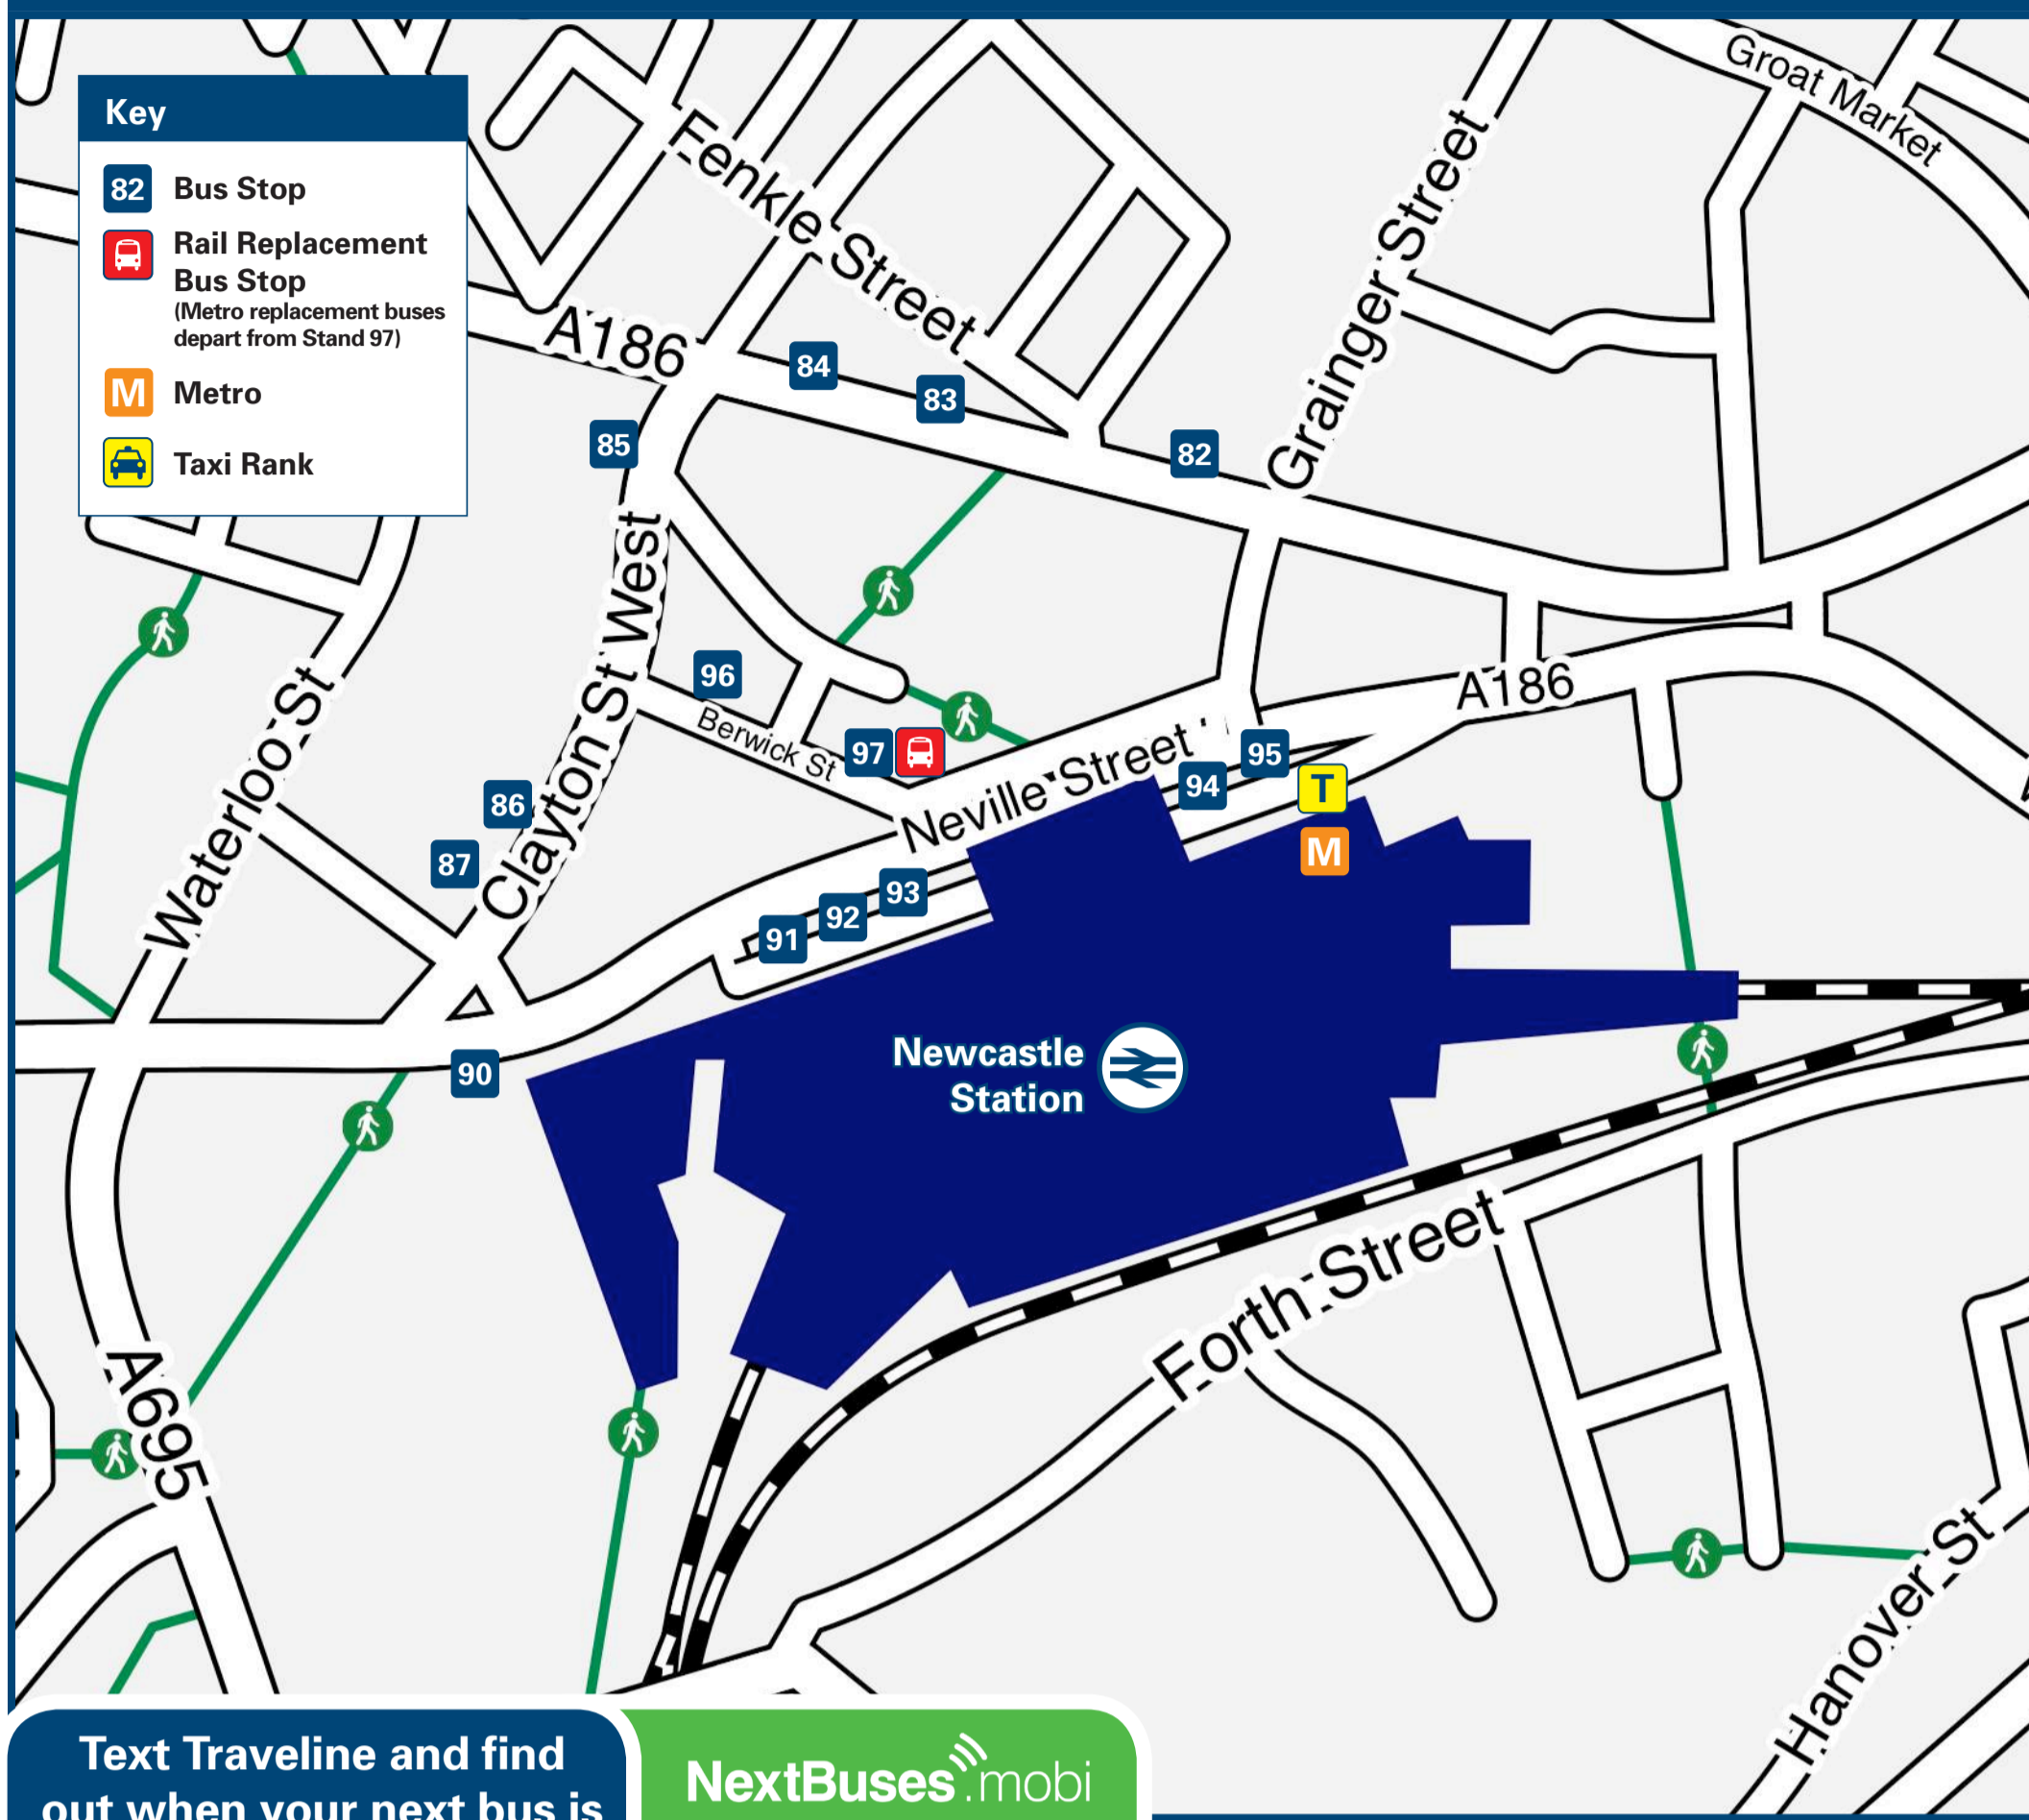

Newcastle Station

Onward Travel Information

Buses and Taxis

Text Traveline and find out when your next bus is **NextBuses**.mobi

Text the relevant code for your bus stop to 84268 and receive a text back with the time of the next bus. Traveline texts cost up to 25p for each successful response (plus usual text costs).

82	twramjgd	83	twramjgj	84	twramjgm	85	twrgtdwa
86	twramjgp	87	twramjgt	88	twramjgma	89	twramjgmd
90	twramjgm	91	twramjgmj	92	twramjgmj	93	twramjgmj
94	twramjgmj	95	twramjgmj	96	twramjgmj	97	twramjgmj