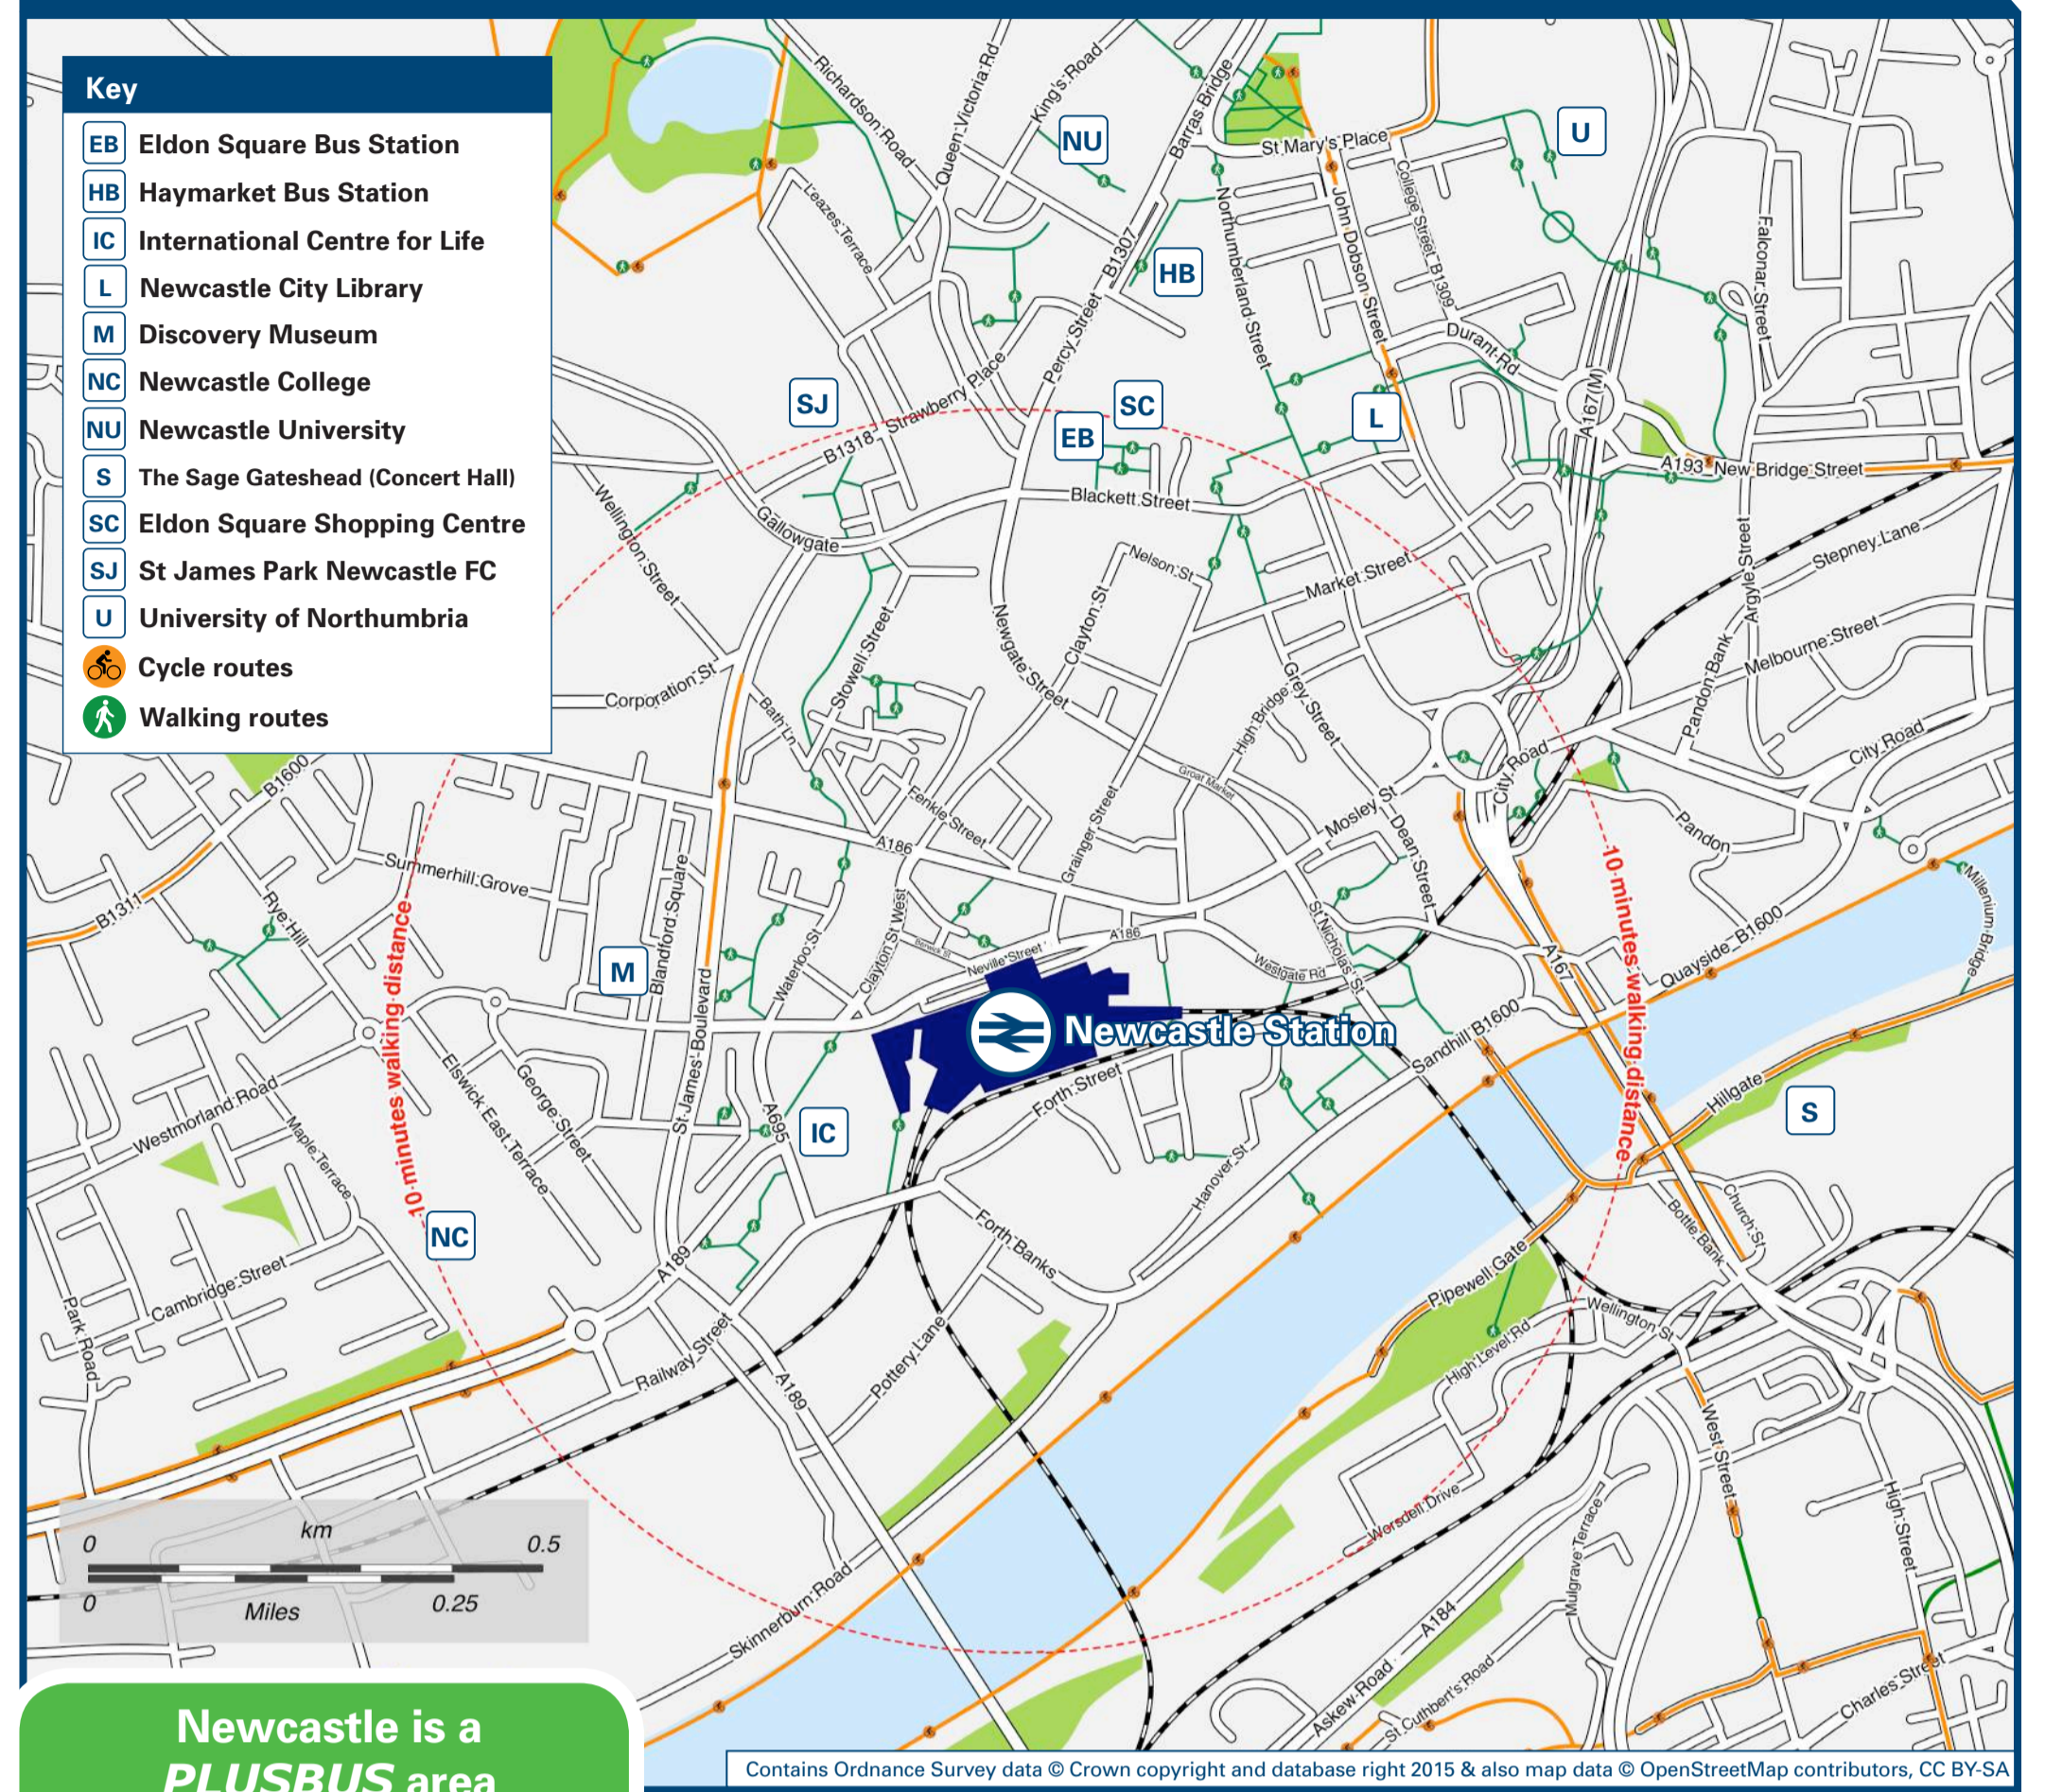

Local area map

Newcastle is a **PLUSBUS** area

PLUSBUS is a discount price 'bus pass' that you buy with your train ticket. It gives you unlimited bus travel around your chosen town, on participating buses. Visit www.plusbus.info

Main destinations by bus and Metro

(Data correct at June 2015)

DESTINATION	BUS ROUTES	BUS STOP
Baltic Square	Q1 (GoNorthEast)	93
BBC TV Centre	71, 72, 87, 88 (Stagecoach)	84
Benwell	30, 31 (Stagecoach)	94
Benwell Village	38 (Stagecoach)	95
Blaydon	11, 11A, 32 (GoNorthEast)	90
	31	91
	10, 10A, 10B (GoNorthEast)	92
Byker	22 (Stagecoach)	86
	METRO YELLOW	Platform 2
Chapel House	72 (Stagecoach)	84
Chapel Park	71 (Stagecoach)	84
Coach Lane Campus	1 (Stagecoach)	82 86
Consett	45, 46 (GoNorthEast)	91
Crawcrook	10, 10A, 10B	92
	11, 11A (GoNorthEast)	90
Cruddas Park / Riverside Dene	1 (Stagecoach)	94
Denton Burn	1, 10, 11 (Stagecoach)	94 95
Dunston	98, 98A (GoNorthEast)	92
Elswick	30, 31 (Stagecoach)	94
Fawdon	30, 31 (Stagecoach)	82 86
Freeman Hospital	38 (Stagecoach)	83
Gateshead	54 (GoNorthEast) Q1 (GoNorthEast)	93
	METRO YELLOW/GREEN	Platform 1
Gateshead College	Q1 (GoNorthEast)	93
Gosforth	30, 31 (Stagecoach)	82 86
Greenside	11 (GoNorthEast)	90
	10A (GoNorthEast)	92
Hamsterley	45, 46 (GoNorthEast)	91
Hanover Estate	31 (GoNorthEast)	91
Heworth	METRO YELLOW/GREEN	Platform 1
Hexham/Hadrian's Wall*	10 (GoNorthEast)	92
International Ferry Terminal	327 (DFDS Shuttle Bus)	97
Jarrow	METRO YELLOW	Platform 1
Jesmond	METRO YELLOW/GREEN	Platform 2
Kenton/North Kenton	10, 11 (Stagecoach)	83
	31 (Stagecoach)	82 86

DESTINATION	BUS ROUTES	BUS STOP
Kingston Park	METRO GREEN	Platform 2
Lemington	22 (Stagecoach)	90
	10 (Stagecoach)	95
Longbenton	METRO YELLOW	Platform 2
Metrocentre**	10, 10A, 10B (GoNorthEast), 100 (Stagecoach)	92
	31, 43, 44, 45, 46, 47 (GoNorthEast)	91
Montagu Estate	31 (Stagecoach)	82 86
Newbiggin Hall	87, 88 (Stagecoach)	84
Newburn	71 (Stagecoach)	84
Newcastle Business Park	11, 11A, 22, 32 (GoNorthEast)	90
Newcastle Crematorium	10, 11 (Stagecoach)	95
Newcastle Upon Tyne (City Centre) -		
Eldon Square Bus Station***	31, 32, 47 (GoNorthEast), 43, 44, 44A, 45, 46 (GoNorthEast)	87
Haymarket Bus Station****	30, 31 (Stagecoach)	82 86
	10, 11, 38 (Stagecoach)	83
	1 (Stagecoach)	82 86
	22 (Stagecoach)	86
Monument/Market Street	53, 98, 98A (GoNorthEast)	92
	Q1 (GoNorthEast)	93
Newcastle General Hospital	10, 11, 38 (Stagecoach)	95
Newcastle & Gateshead Tour Bus	City Sightseeing Tour Bus	96
Newcastle International Airport	METRO GREEN	Platform 2
North Wallbottle	71 (Stagecoach)	84
Parkhead Estate	31 (GoNorthEast)	91
Prudhoe	10, 10B (GoNorthEast)	92
	11A	90
Quayside/Guildhall	Q1 (GoNorthEast)	93
Regent Centre	METRO GREEN	Platform 2
Rockwood Hill Estate	10A (GoNorthEast)	92
Rowlands Gill	45, 46, 47 (GoNorthEast)	91
Ryton	11, 11A (GoNorthEast)	90
	10, 10A, 10B (GoNorthEast)	92
Saltwell Park	54 (GoNorthEast)	93