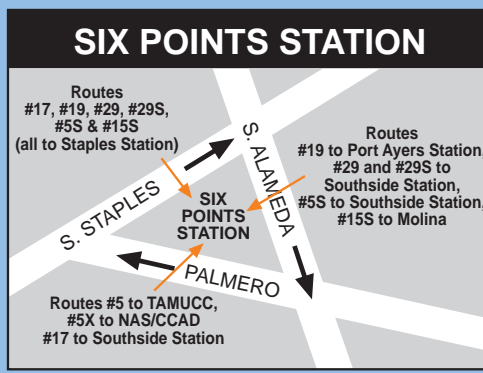

### ROUTES

|                              |                            |                            |
|------------------------------|----------------------------|----------------------------|
| 3 NAS Shuttle                | 19G McArdle                | 32 Southside Mini-B        |
| 4 Flour Bluff Mini-B         | 21 Greenwood               | 34 Robstown Circulator     |
| 5 Alameda                    | 23 Molina                  | 37 Crosstown               |
| 6 Santa Fe/Malls             | 25 Gollihar/Greenwood      | 45 Padre Island Connection |
| 15 Kostoryz                  | 26 Airline/Lipes Connector | 67 Robstown/Gregory        |
| 16 Agnes/Ruth                | 27 Leopard                 | 76 Harbor Bridge Shuttle   |
| 17 Carroll/Southside         | 29 Staples                 | 78 North Beach             |
| 19 Ayers                     | 29SS Spohn South           | 94 Port Aransas Shuttle    |
| 19M Hillcrest/Saxet/Oak Park | 29F Flour Bluff            | Harbor Ferry               |

### LEGEND KEY

- Points of Interest
- Hospital
- Library
- School
- Governmental Agency

See PORT ARANSAS SERVICE AREA  
To PORT ARANSAS

Mustang Island  
Gulf of Mexico

Laguna Madre  
Padre Island  
LeeWARD  
WindWARD

www.ccrta.org

6-2014-40M

**ROUTE CHANGES**  
STARTING JUNE 2, 2014

CORPUS CHRISTI REGIONAL TRANSPORTATION AUTHORITY

Effective: June 2, 2014

**DOWNTOWN AND NORTH BEACH AREA**

See STAPLES STREET STATION Inset on FlipSide

Corpus Christi Bay

**PORT ARANSAS SERVICE AREA**

#65 Padre Island Connector  
Operates seasonally  
May-Sept.

SPECIAL NOTE:  
This route travels on the beach and at certain times may have to deviate due to high waters.