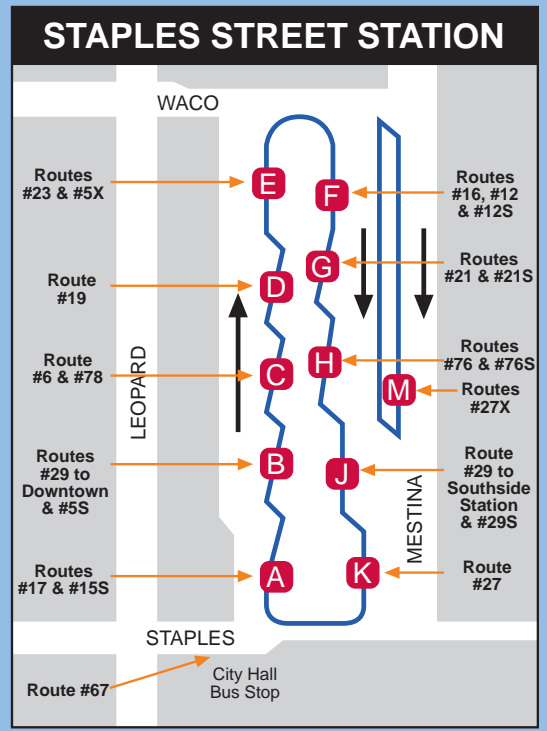

### ROUTES

|                              |                            |                            |
|------------------------------|----------------------------|----------------------------|
| 3 NAS Shuttle                | 19G McArdle                | 32 Southside Mini-B        |
| 4 Flour Bluff Mini-B         | 21 Greenwood               | 34 Robstown Circulator     |
| 5 Alameda                    | 23 Molina                  | 37 Crosstown               |
| 6 Santa Fe/Malls             | 25 Gollihar/Greenwood      | 45 Padre Island Connection |
| 15 Kostoryz                  | 26 Airline/Lipes Connector | 67 Robstown/Gregory        |
| 16 Agnes/Ruth                | 27 Leopard                 | 76 Harbor Bridge Shuttle   |
| 17 Carroll/Southside         | 29 Staples                 | 78 North Beach             |
| 19 Ayers                     | 29SS Spohn South           | 94 Port Aransas Shuttle    |
| 19M Hillcrest/Saxet/Oak Park | 29F Flour Bluff            | Harbor Ferry               |

### LEGEND KEY

- Points of Interest
- Hospital
- Library
- School
- Governmental Agency

See PORT ARANSAS SERVICE AREA  
To PORT ARANSAS

Mustang Island  
Gulf of Mexico

Laguna Madre  
Padre Island  
LeeWARD  
WindWARD

www.ccrta.org

6-2014-40M

**ROUTE CHANGES**  
STARTING JUNE 2, 2014

CORPUS CHRISTI REGIONAL TRANSPORTATION AUTHORITY

Effective: June 2, 2014

**DOWNTOWN AND NORTH BEACH AREA**

See STAPLES STREET STATION Inset on FlipSide

Corpus Christi Bay

**PORT ARANSAS SERVICE AREA**

#65 Padre Island Connector  
Operates seasonally  
May-Sept.

SPECIAL NOTE:  
This route travels on the beach and at certain times may have to deviate due to high waters.