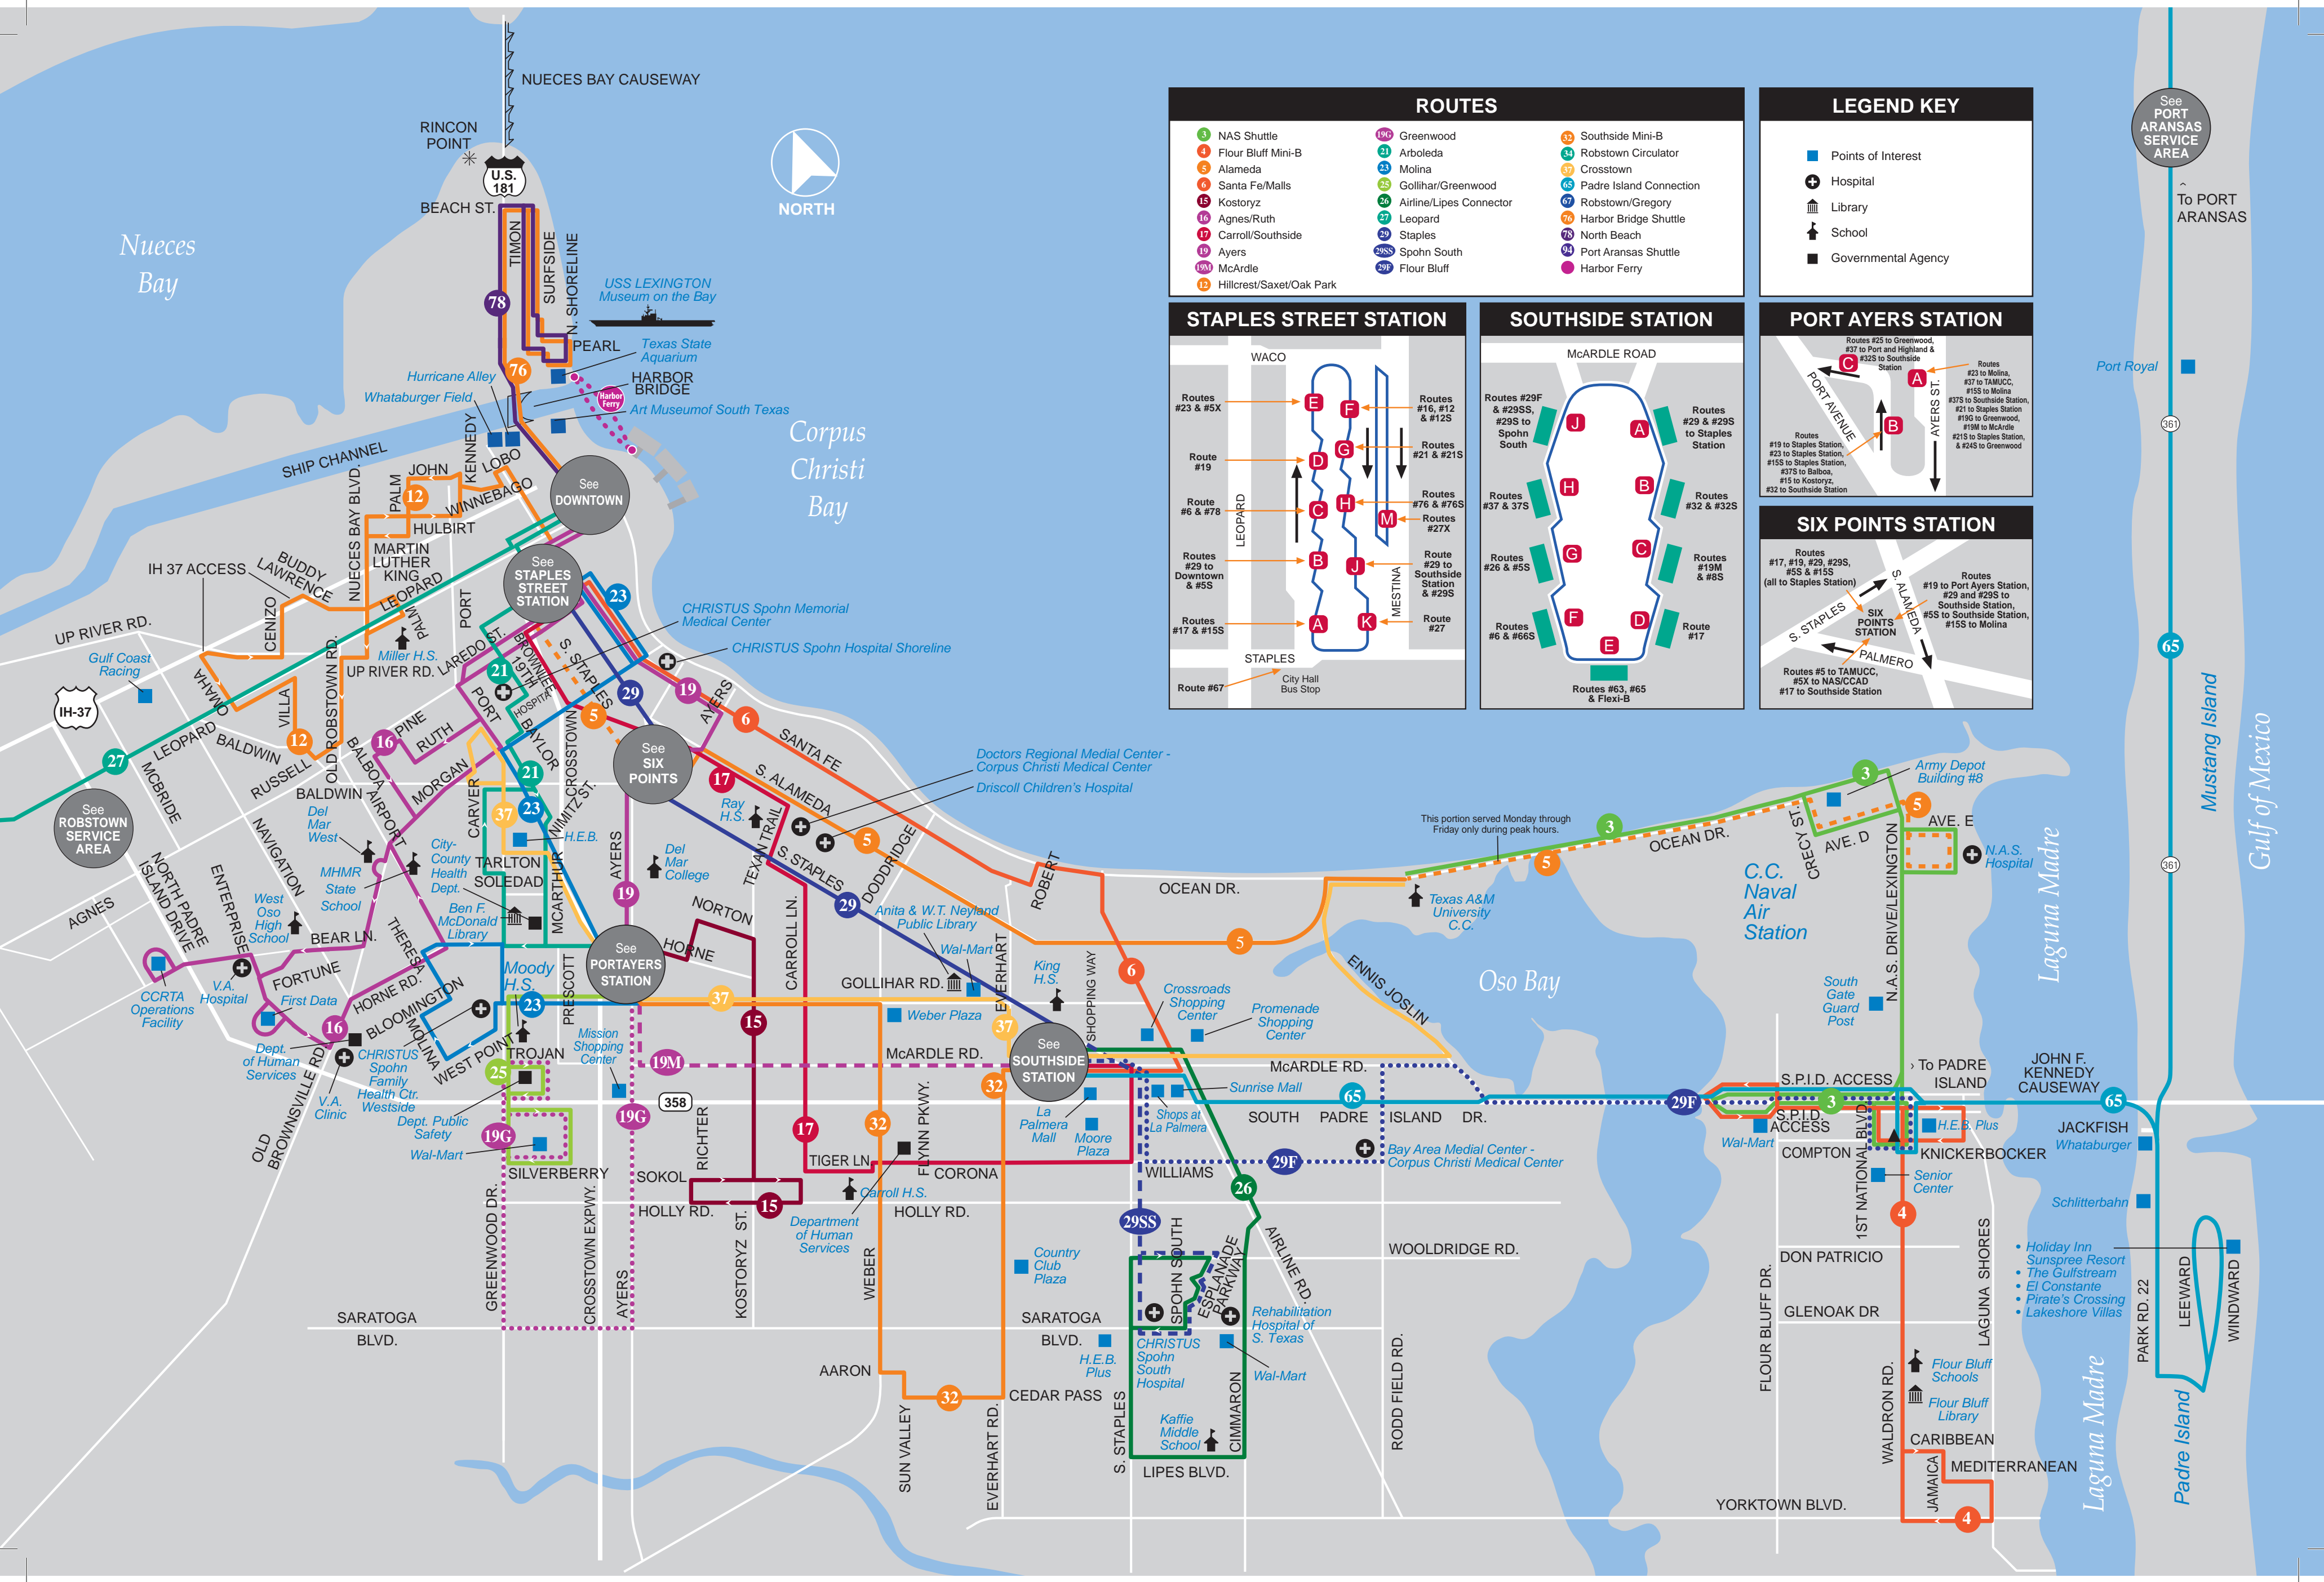

### ROUTES

|                              |                            |                            |
|------------------------------|----------------------------|----------------------------|
| 3 NAS Shuttle                | 19G McArdle                | 32 Southside Mini-B        |
| 4 Flour Bluff Mini-B         | 21 Greenwood               | 34 Robstown Circulator     |
| 5 Alameda                    | 23 Molina                  | 37 Crosstown               |
| 6 Santa Fe/Malls             | 25 Gollihar/Greenwood      | 45 Padre Island Connection |
| 15 Kostoryz                  | 26 Airline/Lipes Connector | 67 Robstown/Gregory        |
| 16 Agnes/Ruth                | 27 Leopard                 | 76 Harbor Bridge Shuttle   |
| 17 Carroll/Southside         | 29 Staples                 | 78 North Beach             |
| 19 Ayers                     | 29SS Spohn South           | 94 Port Aransas Shuttle    |
| 19M Hillcrest/Saxet/Oak Park | 29F Flour Bluff            | Harbor Ferry               |

### LEGEND KEY

- Points of Interest
- Hospital
- Library
- School
- Governmental Agency

See PORT ARANSAS SERVICE AREA  
To PORT ARANSAS

Mustang Island  
Gulf of Mexico

Laguna Madre  
Padre Island  
LeeWARD  
WindWARD

Corpus Christi Bay

**PORT ARANSAS SERVICE AREA**

#65 Padre Island Connector  
Operates seasonally  
May-Sept.

SPECIAL NOTE:  
This route travels on the beach and at certain times may have to deviate due to high waters.

**ROBSTOWN SERVICE AREA**