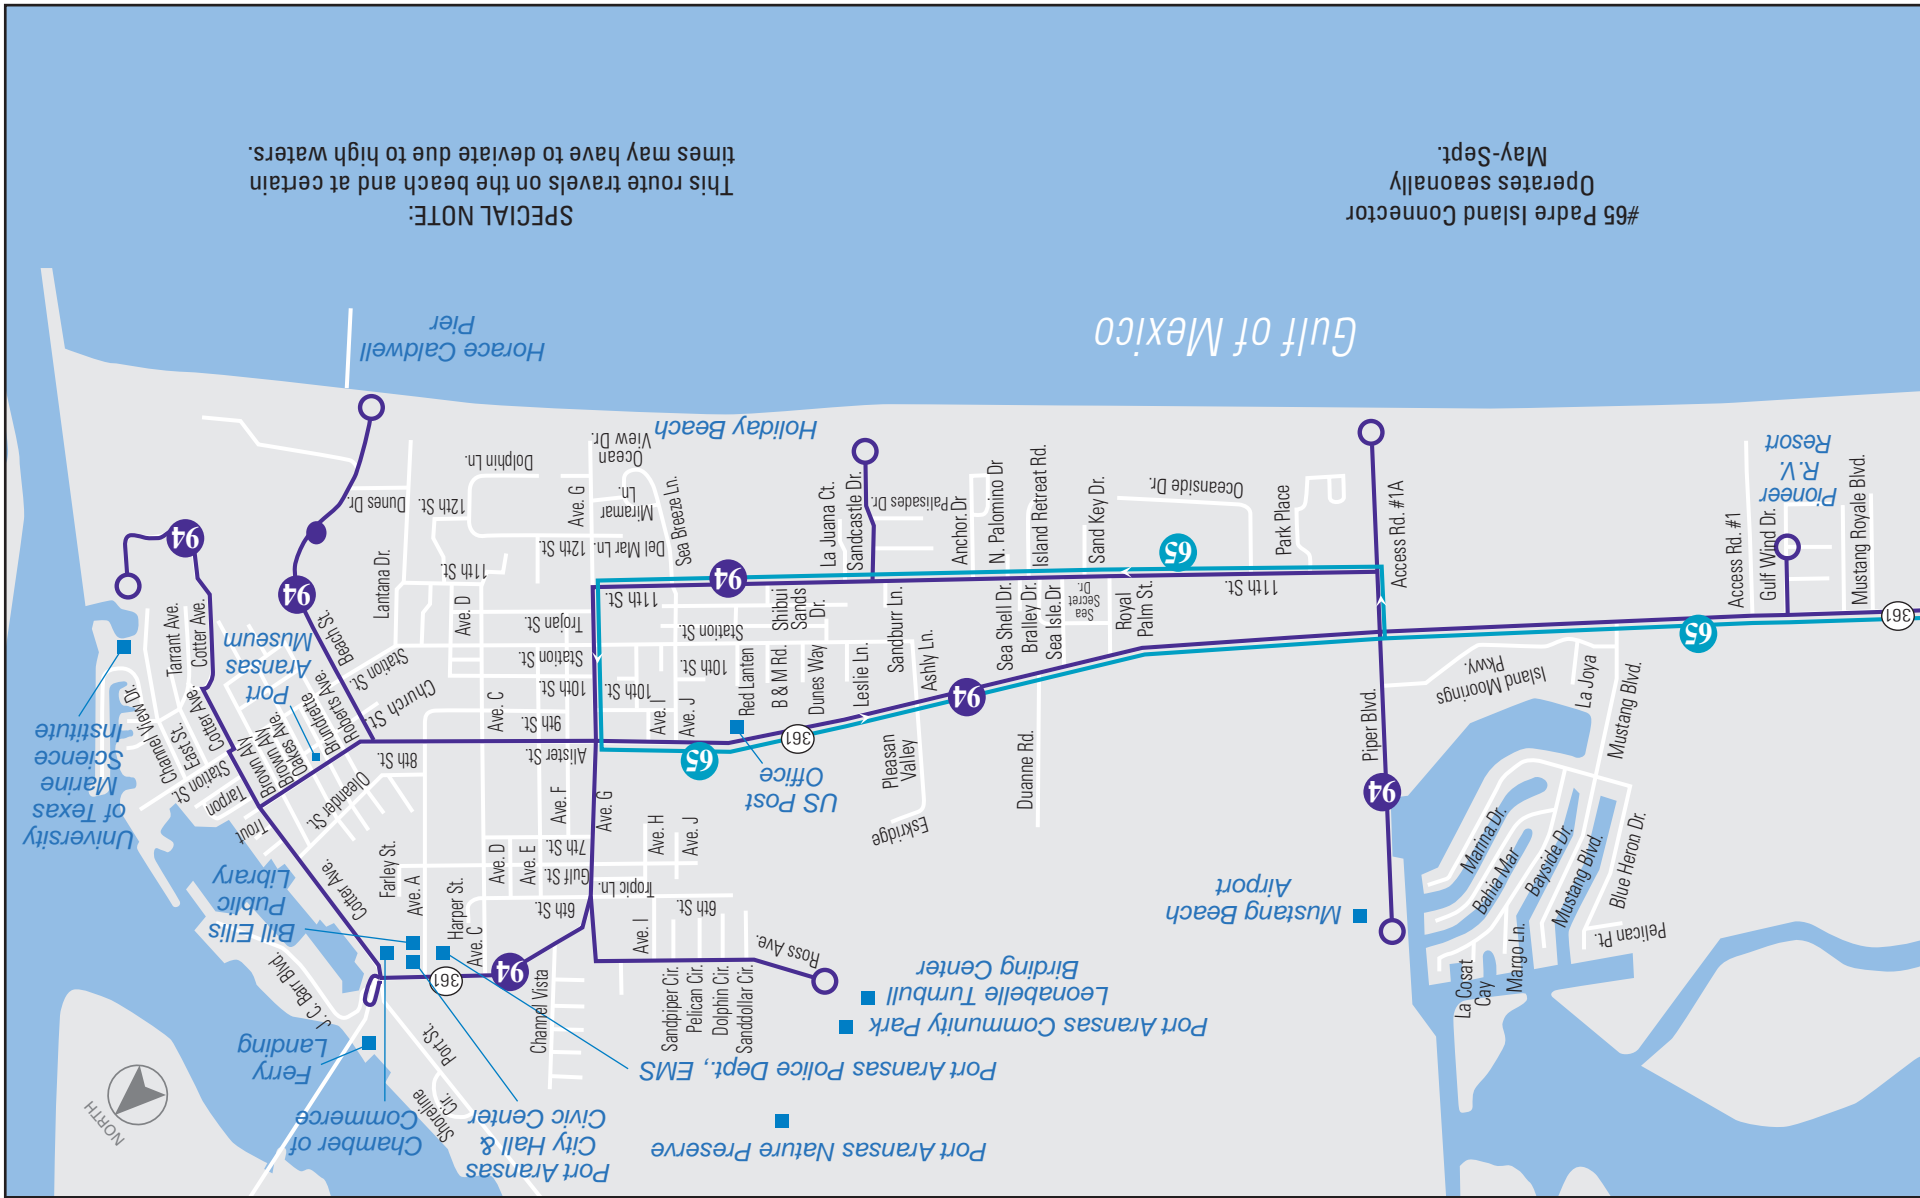

### ROUTES

|                              |                            |                            |
|------------------------------|----------------------------|----------------------------|
| 3 NAS Shuttle                | 19G McArdle                | 32 Southside Mini-B        |
| 4 Flour Bluff Mini-B         | 21 Greenwood               | 34 Robstown Circulator     |
| 5 Alameda                    | 23 Molina                  | 37 Crosstown               |
| 6 Santa Fe/Malls             | 25 Gollihar/Greenwood      | 45 Padre Island Connection |
| 15 Kostoryz                  | 26 Airline/Lipes Connector | 67 Robstown/Gregory        |
| 16 Agnes/Ruth                | 27 Leopard                 | 76 Harbor Bridge Shuttle   |
| 17 Carroll/Southside         | 29 Staples                 | 78 North Beach             |
| 19 Ayers                     | 29SS Spohn South           | 94 Port Aransas Shuttle    |
| 19M Hillcrest/Saxet/Oak Park | 29F Flour Bluff            | Harbor Ferry               |

### LEGEND KEY

- Points of Interest
- Hospital
- Library
- School
- Governmental Agency

See PORT ARANSAS SERVICE AREA  
To PORT ARANSAS

Mustang Island  
Gulf of Mexico

Laguna Madre  
Padre Island  
LeeWARD  
WindWARD

www.ccrta.org

6-2014-40M

**ROUTE CHANGES**  
STARTING JUNE 2, 2014

CORPUS CHRISTI REGIONAL TRANSPORTATION AUTHORITY

Effective: June 2, 2014

**DOWNTOWN AND NORTH BEACH AREA**

See STAPLES STREET STATION Inset on FlipSide

Corpus Christi Bay

**PORT ARANSAS SERVICE AREA**

#65 Padre Island Connector  
Operates seasonally  
May-Sept.

SPECIAL NOTE:  
This route travels on the beach and at certain times may have to deviate due to high waters.