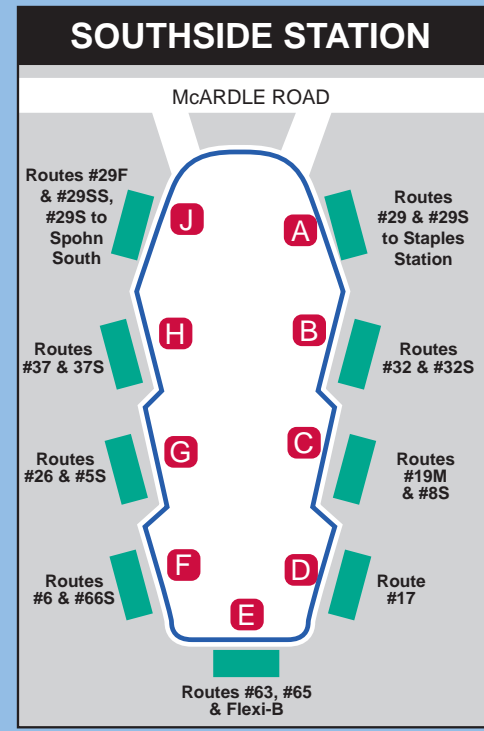

### ROUTES

|                              |                            |                            |
|------------------------------|----------------------------|----------------------------|
| 3 NAS Shuttle                | 19G McArdle                | 32 Southside Mini-B        |
| 4 Flour Bluff Mini-B         | 21 Greenwood               | 34 Robstown Circulator     |
| 5 Alameda                    | 23 Molina                  | 37 Crosstown               |
| 6 Santa Fe/Malls             | 25 Gollihar/Greenwood      | 45 Padre Island Connection |
| 15 Kostoryz                  | 26 Airline/Lipes Connector | 67 Robstown/Gregory        |
| 16 Agnes/Ruth                | 27 Leopard                 | 76 Harbor Bridge Shuttle   |
| 17 Carroll/Southside         | 29 Staples                 | 78 North Beach             |
| 19 Ayers                     | 29SS Spohn South           | 94 Port Aransas Shuttle    |
| 19M Hillcrest/Saxet/Oak Park | 29F Flour Bluff            | Harbor Ferry               |

### LEGEND KEY

- Points of Interest
- Hospital
- Library
- School
- Governmental Agency

See PORT ARANSAS SERVICE AREA  
To PORT ARANSAS

Mustang Island  
Gulf of Mexico

Laguna Madre  
Padre Island  
LeeWARD  
WindWARD

www.ccrta.org

6-2014-40M

**ROUTE CHANGES**  
STARTING JUNE 2, 2014

CORPUS CHRISTI REGIONAL TRANSPORTATION AUTHORITY

Effective: June 2, 2014

**DOWNTOWN AND NORTH BEACH AREA**

See STAPLES STREET STATION Inset on FlipSide

**ROBSTOWN SERVICE AREA**