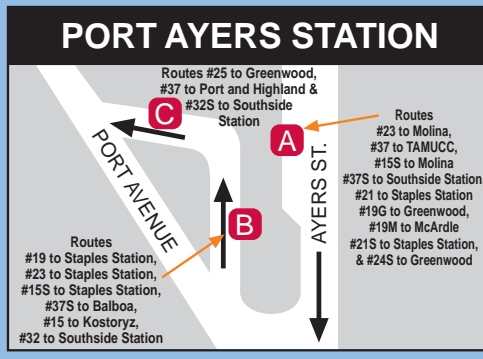

### ROUTES

|                              |                            |                            |
|------------------------------|----------------------------|----------------------------|
| 3 NAS Shuttle                | 19G McArdle                | 32 Southside Mini-B        |
| 4 Flour Bluff Mini-B         | 21 Greenwood               | 34 Robstown Circulator     |
| 5 Alameda                    | 23 Molina                  | 37 Crosstown               |
| 6 Santa Fe/Malls             | 25 Gollihar/Greenwood      | 45 Padre Island Connection |
| 15 Kostoryz                  | 26 Airline/Lipes Connector | 67 Robstown/Gregory        |
| 16 Agnes/Ruth                | 27 Leopard                 | 76 Harbor Bridge Shuttle   |
| 17 Carroll/Southside         | 29 Staples                 | 78 North Beach             |
| 19 Ayers                     | 29SS Spohn South           | 94 Port Aransas Shuttle    |
| 19M Hillcrest/Saxet/Oak Park | 29F Flour Bluff            | Harbor Ferry               |

### LEGEND KEY

- Points of Interest
- Hospital
- Library
- School
- Governmental Agency

See PORT ARANSAS SERVICE AREA  
To PORT ARANSAS

Mustang Island  
Gulf of Mexico

Laguna Madre  
Padre Island  
LeeWARD  
WindWARD

www.ccrta.org

6-2014-40M

**ROUTE CHANGES**  
STARTING JUNE 2, 2014

CORPUS CHRISTI REGIONAL TRANSPORTATION AUTHORITY

Effective: June 2, 2014

**DOWNTOWN AND NORTH BEACH AREA**

See STAPLES STREET STATION Inset on FlipSide

Corpus Christi Bay

**PORT ARANSAS SERVICE AREA**

#65 Padre Island Connector  
Operates seasonally  
May-Sept.

SPECIAL NOTE:  
This route travels on the beach and at certain times may have to deviate due to high waters.