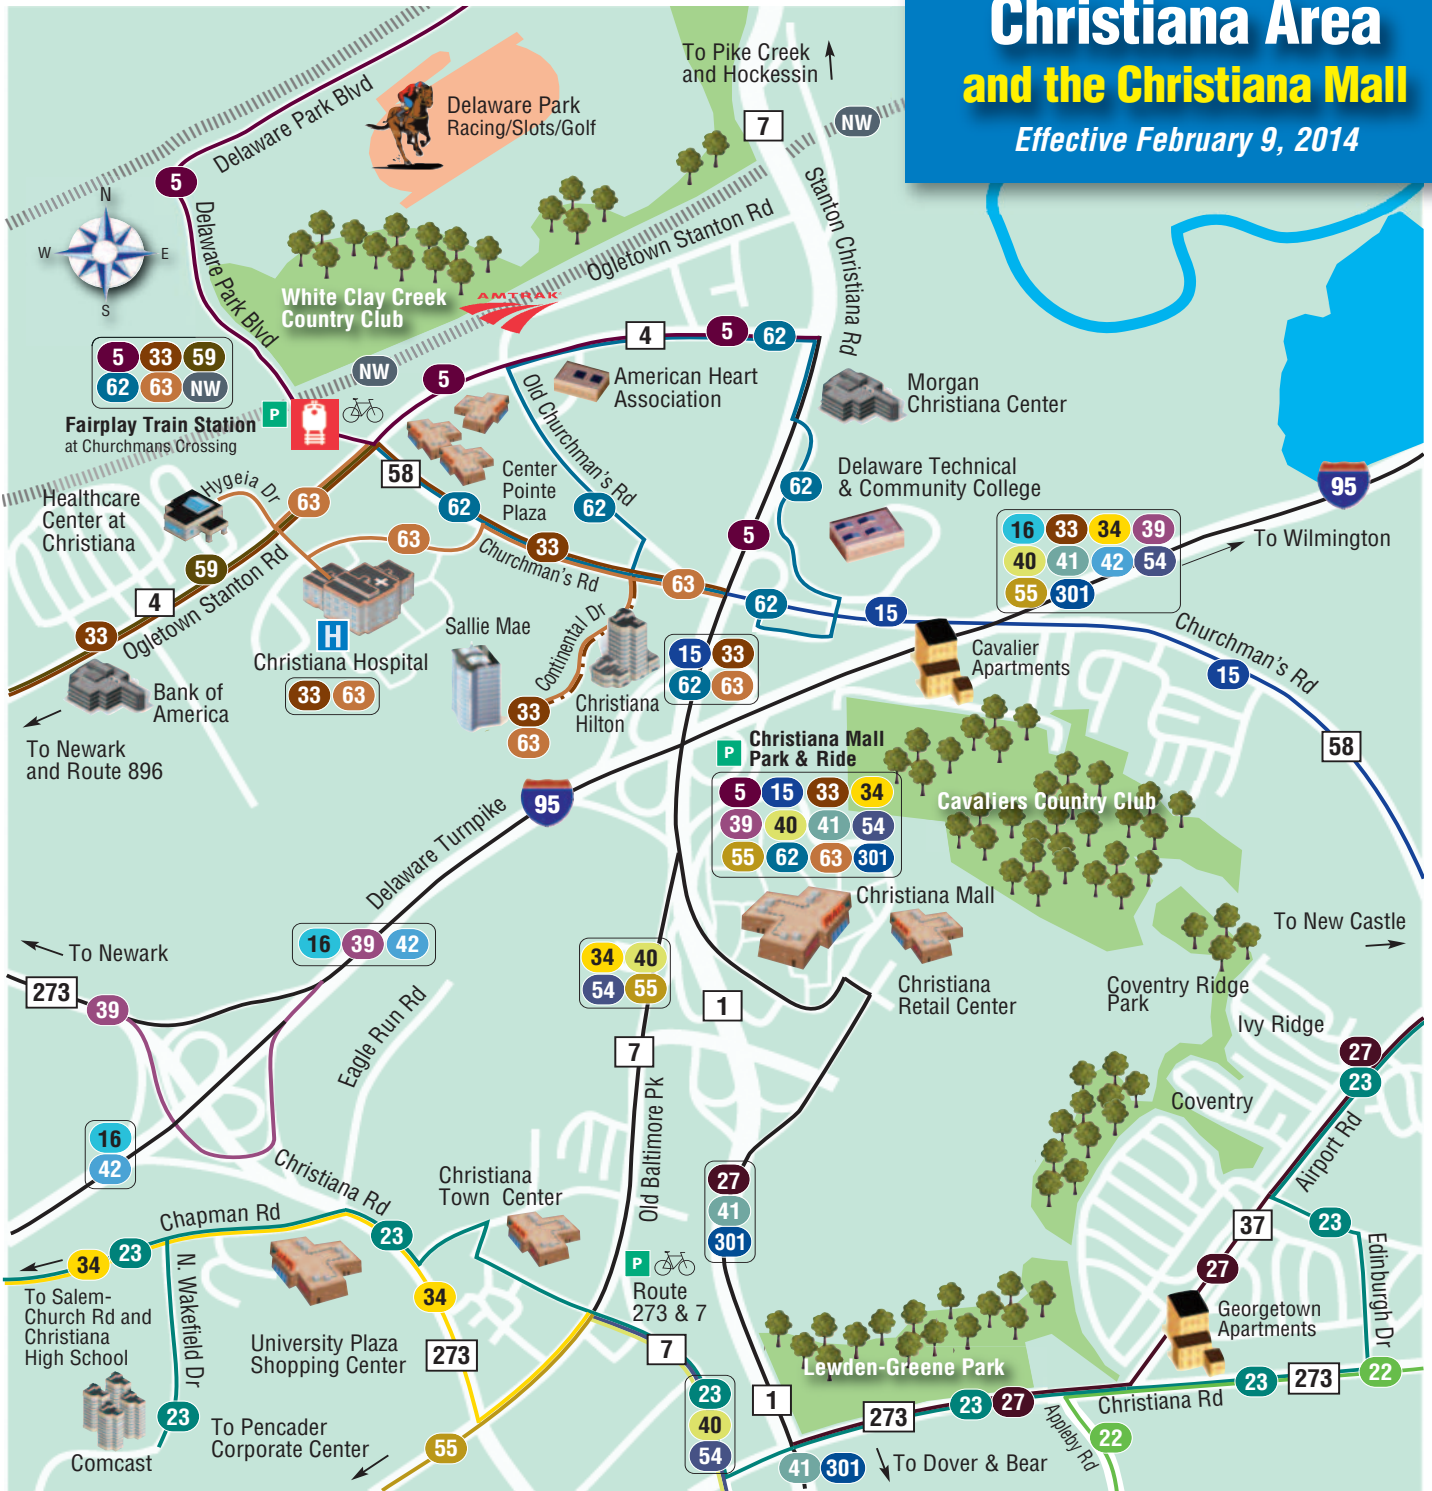

# Christiana Area and the Christiana Mall

Effective February 9, 2014

**P** Park & Ride Location    Bike Locker

Routing is subject to change based on rerouting due to construction or other circumstances that can only be addressed by altering the route temporarily or permanently.

For assistance with trip planning, call **1.800.652.DART** or use the Google Trip Planner on DART's Home Page.