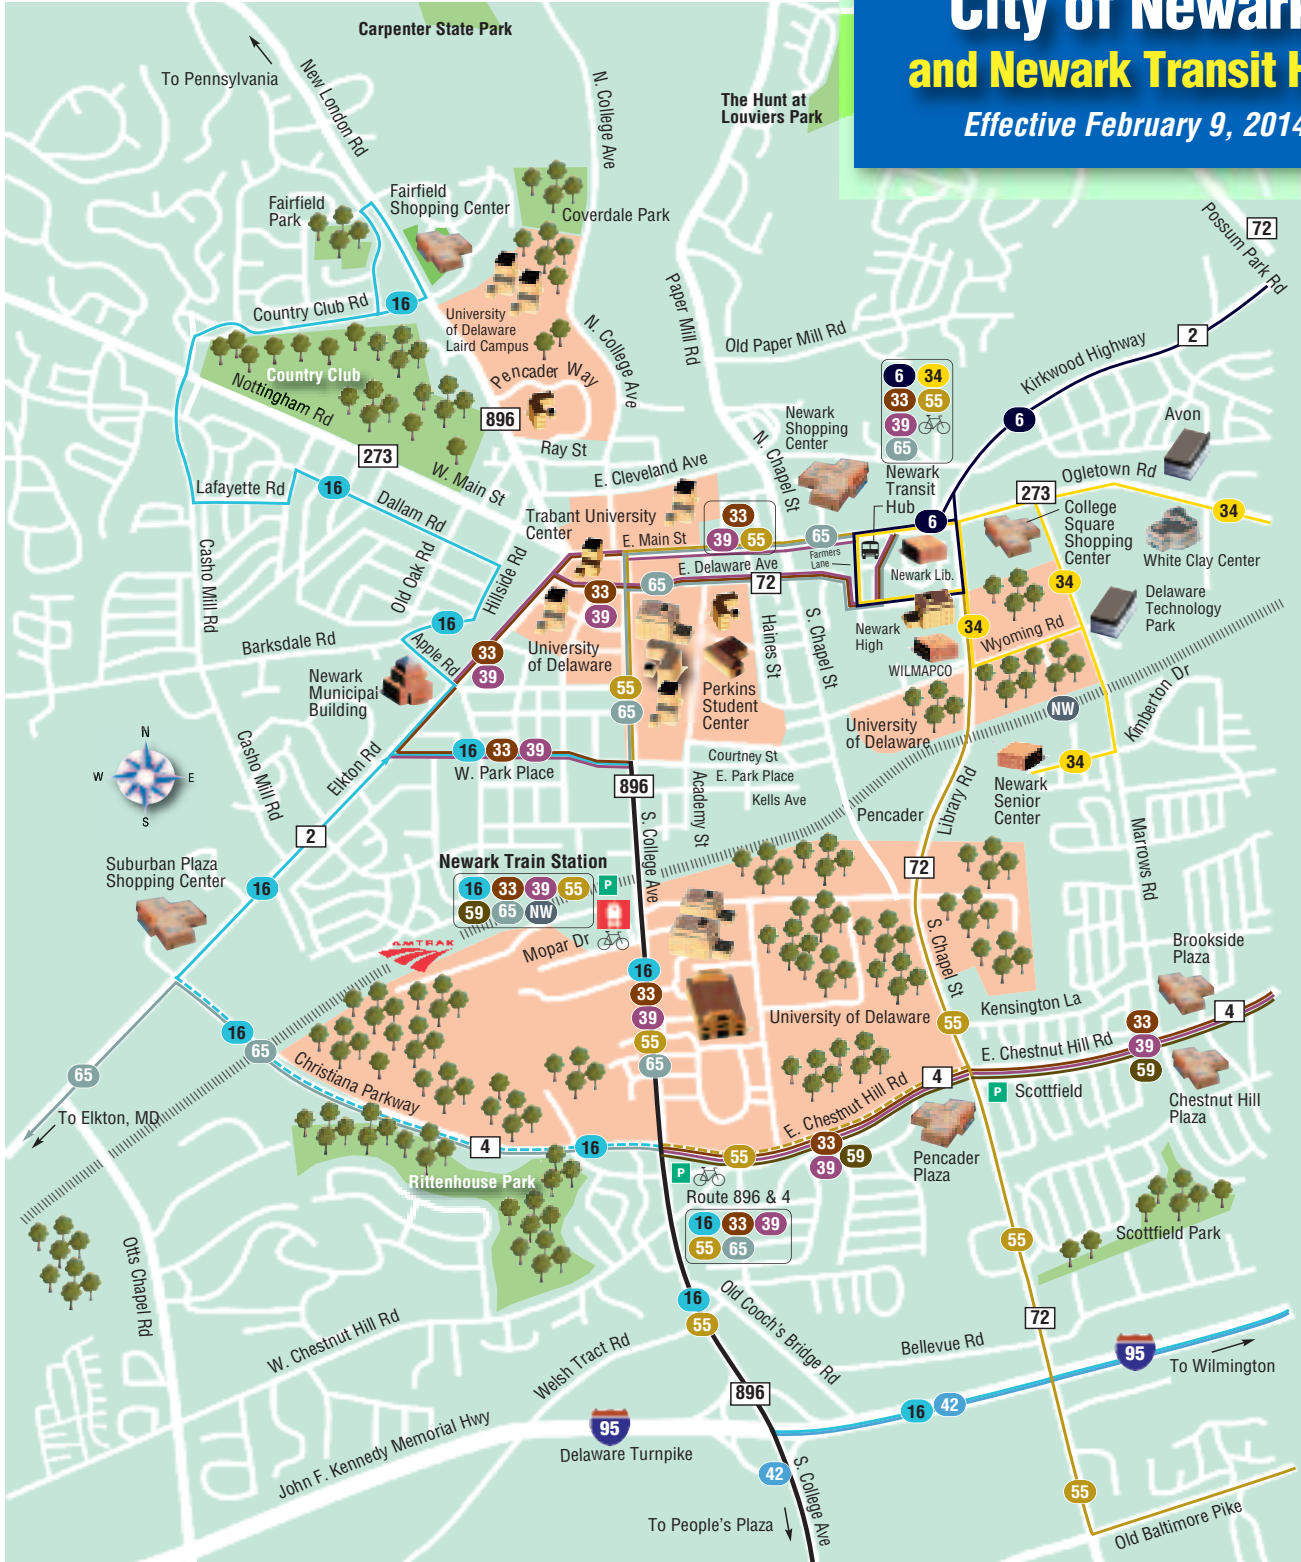

City of Newark and Newark Transit Hub

Effective February 9, 2014

P Park & Ride Location Bike Locker

Routing is subject to change based on rerouting due to construction or other circumstances that can only be addressed by altering the route temporarily or permanently.

*For assistance with trip planning, call **1.800.652.DART** or use the Google Trip Planner on DART's Home Page.*