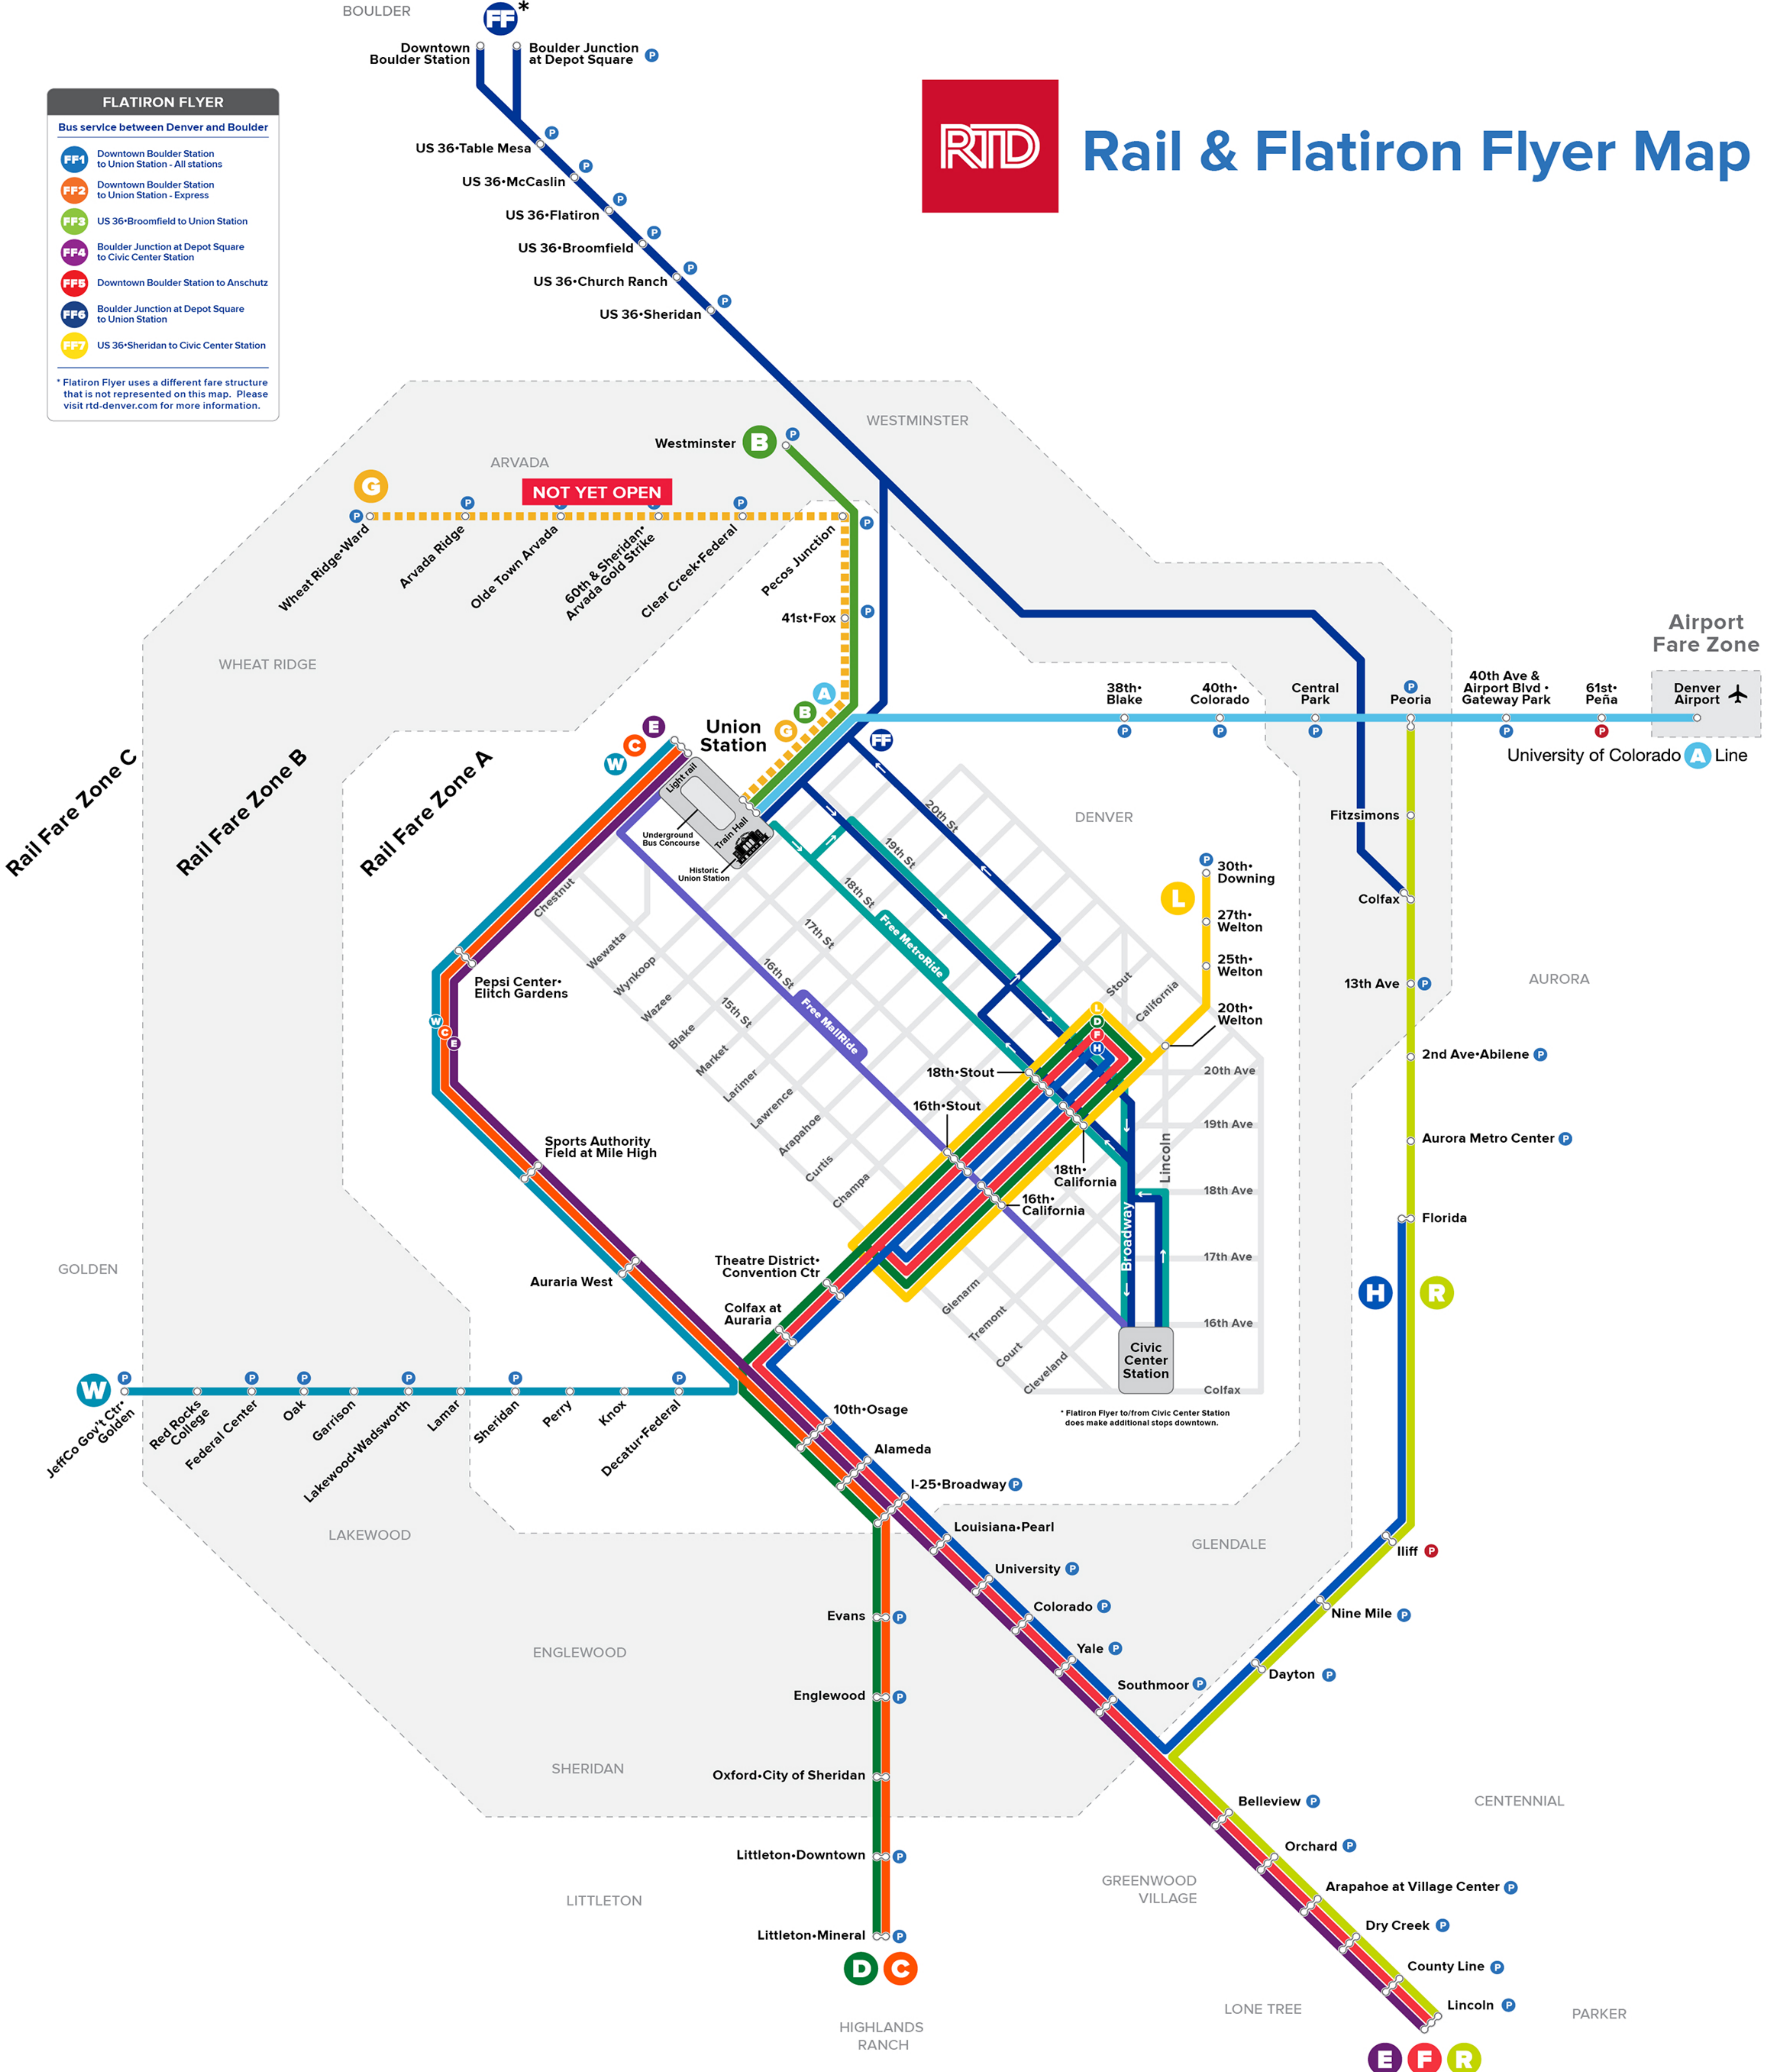

Rail & Flatiron Flyer Map

FLATIRON FLYER
Bus service between Denver and Boulder

- **FF1** Downtown Boulder Station to Union Station - All stations
- **FF2** Downtown Boulder Station to Union Station - Express
- **FF3** US 36-Broomfield to Union Station
- **FF4** Boulder Junction at Depot Square to Civic Center Station
- **FF5** Downtown Boulder Station to Anschutz
- **FF6** Boulder Junction at Depot Square to Union Station
- **FF7** US 36-Sheridan to Civic Center Station

* Flatiron Flyer uses a different fare structure that is not represented on this map. Please visit rtd-denver.com for more information.

rtd-denver.com | 303.299.6000

TRANSIT ROUTES

A Union Station - Denver Airport	D 18th - California - Littleton - Mineral	G NOT YET OPEN Union Station - Wheat Ridge - Ward	R Peoria - Lincoln
B Union Station - Westminster	E Union Station - Lincoln	H 18th - California - Florida	W Union Station - JeffCo Gov't Ctr - Golden
C Union Station - Littleton - Mineral	F 18th - California - Lincoln	L 16th - Stout - 30th - Downing	FF* Denver - Boulder

* Bus service between Denver and Boulder.

FARES

	LOCAL		REGIONAL		AIRPORT	
	Full	Discount*	Full	Discount*	Full	Discount*
One-way	$2.60	$1.30	$4.50	$2.25	$9.00	$4.50
MyRide Card	$2.35	$1.15	$4.25	$2.10	$8.75	$4.35
Day Pass	$5.20	$2.60	$9.00	$4.50		
Monthly Pass	$99.00	$49.00	$171.00	$85.00		

FREE BUS SERVICE

- **Free MallRide**
  Union Station to Civic Center via 16th St - Stops every block along 16th Street Mall
- **Free MetroRide**
  Union Station to Civic Center via 18th & 19th St - Stops every three blocks along 18th & 19th Streets

P RTD parking available. Fees may apply.
P Non-RTD parking available. Fees apply.