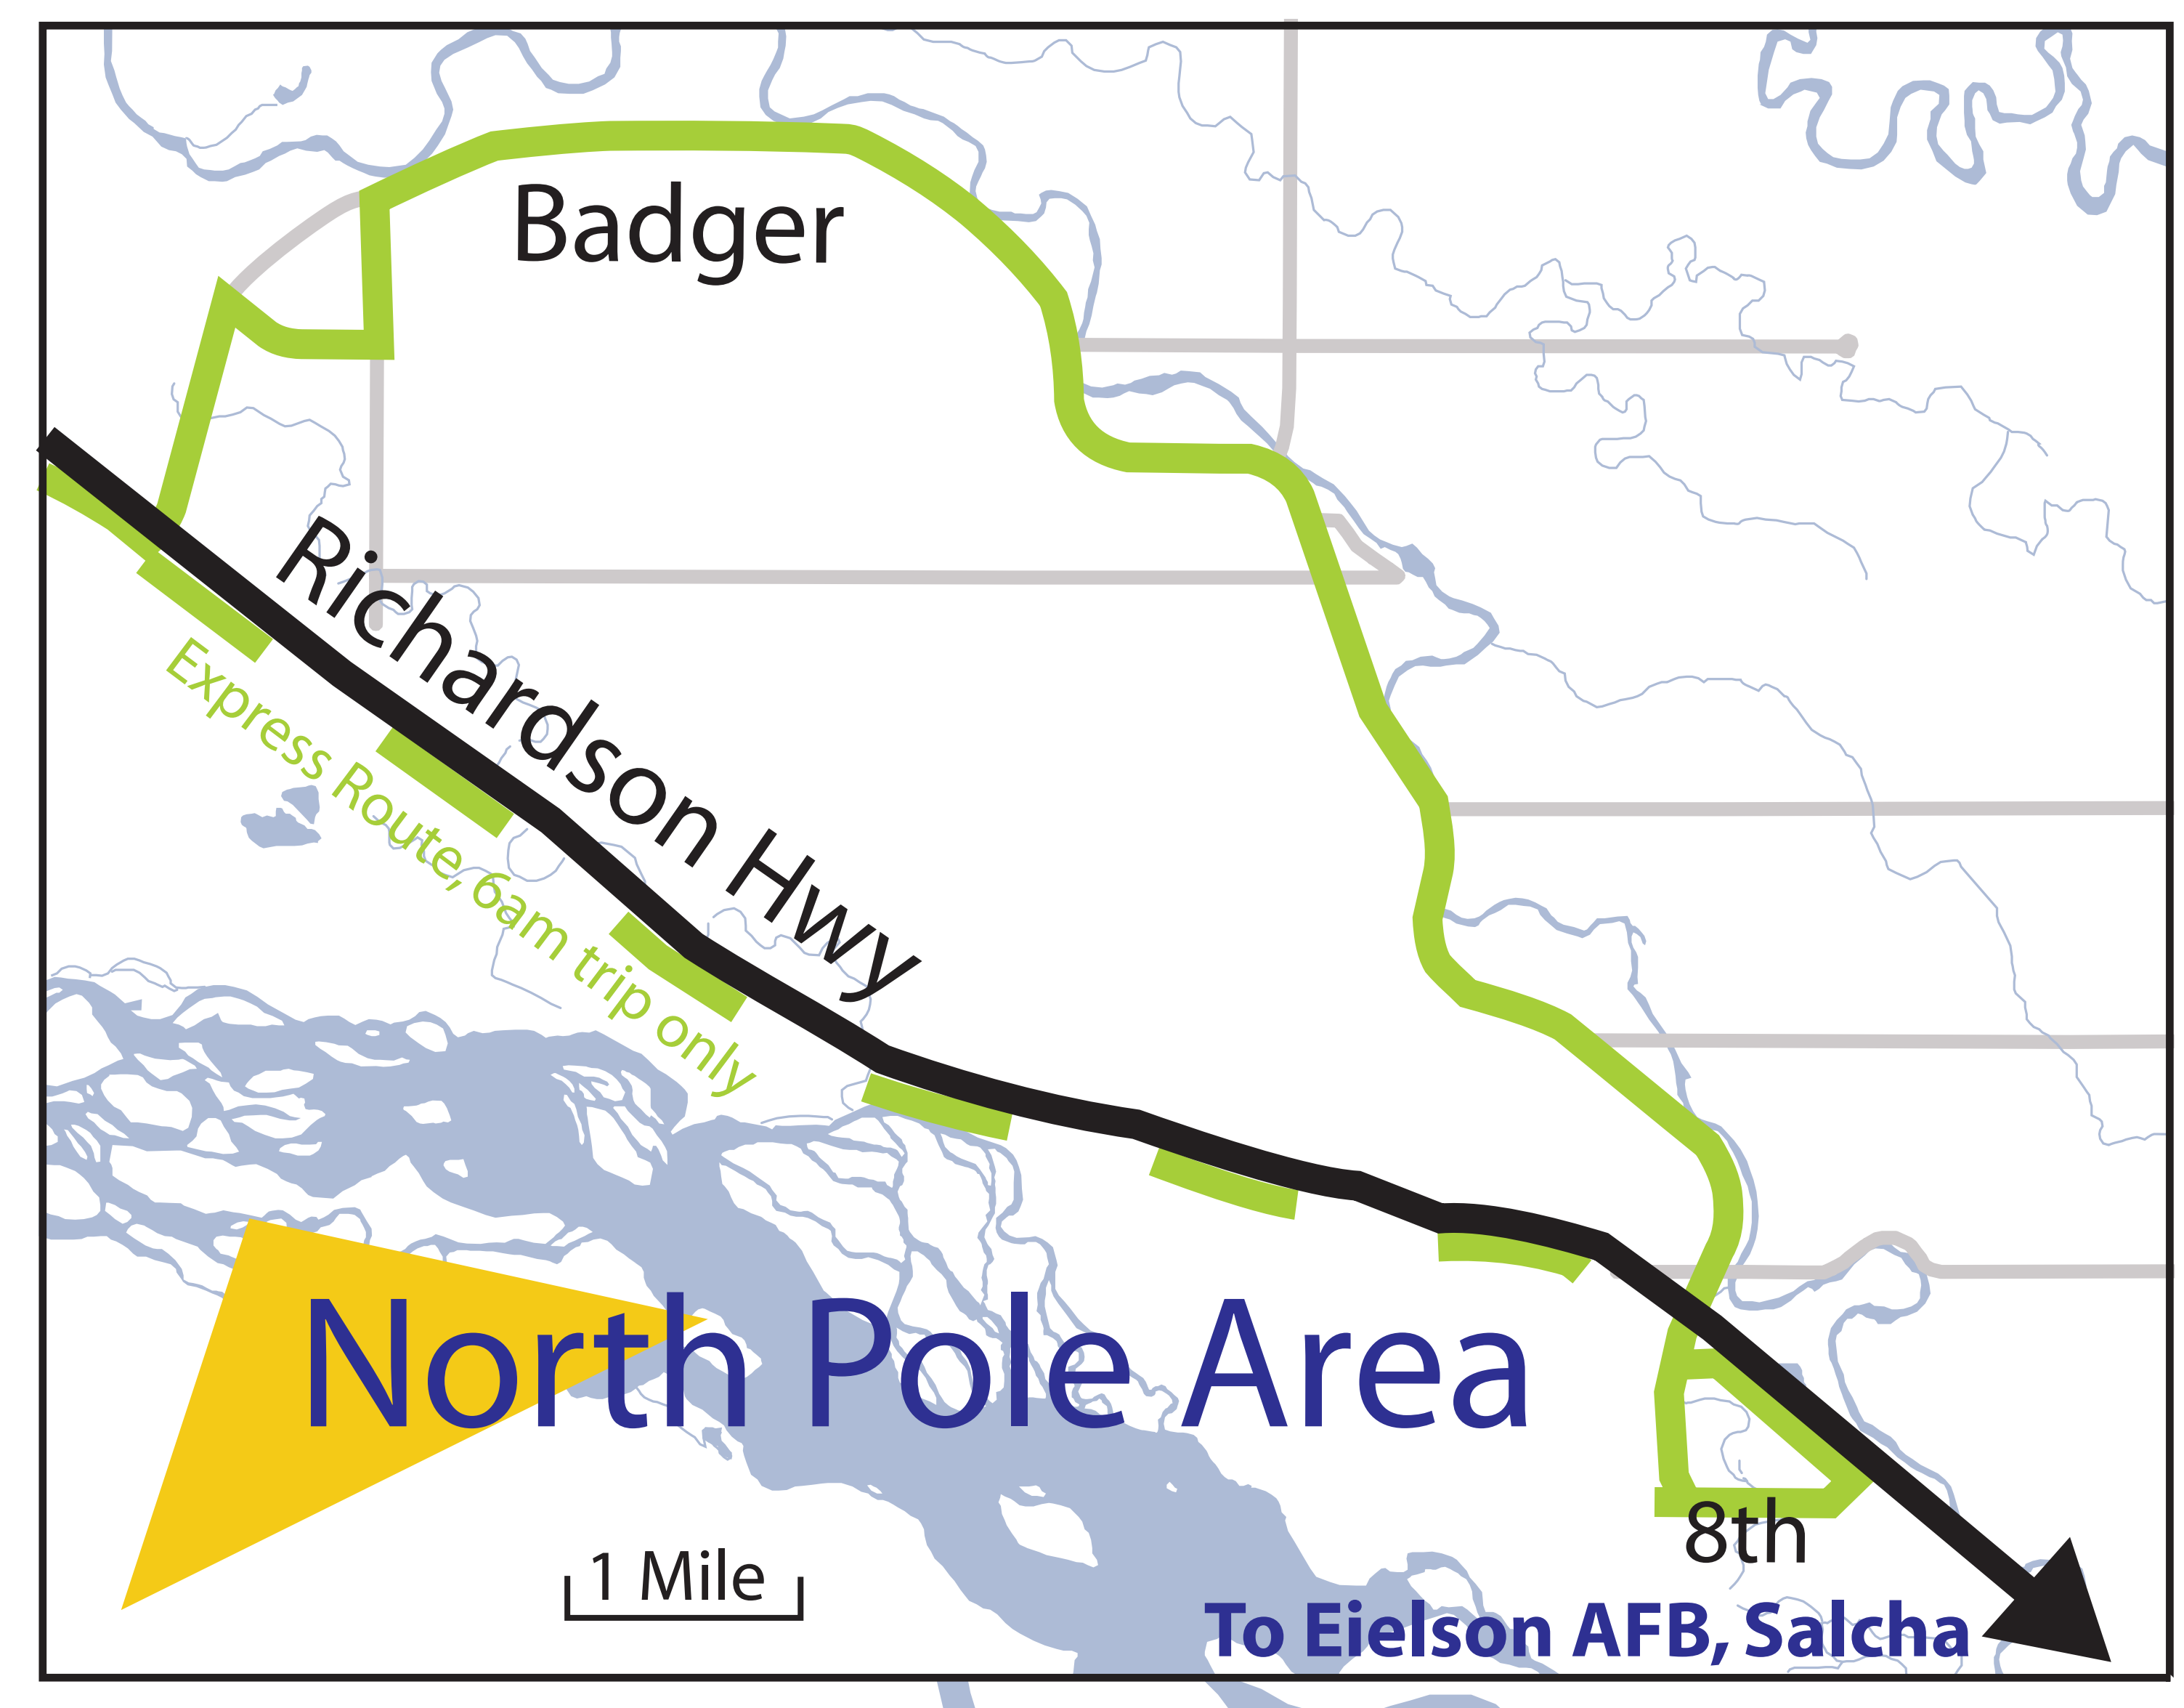

Where's My Bus?
 MACS Real-Time Bus Tracking

MACS buses now have GPS units on board for you to track the location of your bus in real time. Log onto www.fnsb.us/macs and look for the link.

- | | |
|------------|-------------|
| Black Line | Grey Line |
| Blue Line | Orange Line |
| Brown Line | Purple Line |
| Gold Line | Red Line |
| Green Line | Yellow Line |

Fairbanks North Star Borough
 Transportation Department
 PO Box 71267, Fairbanks, AK 99707

(907) 459-1011
www.fnsb.us/macs
transitservices@fnsb.us

Fairbanks Area

To North Pole