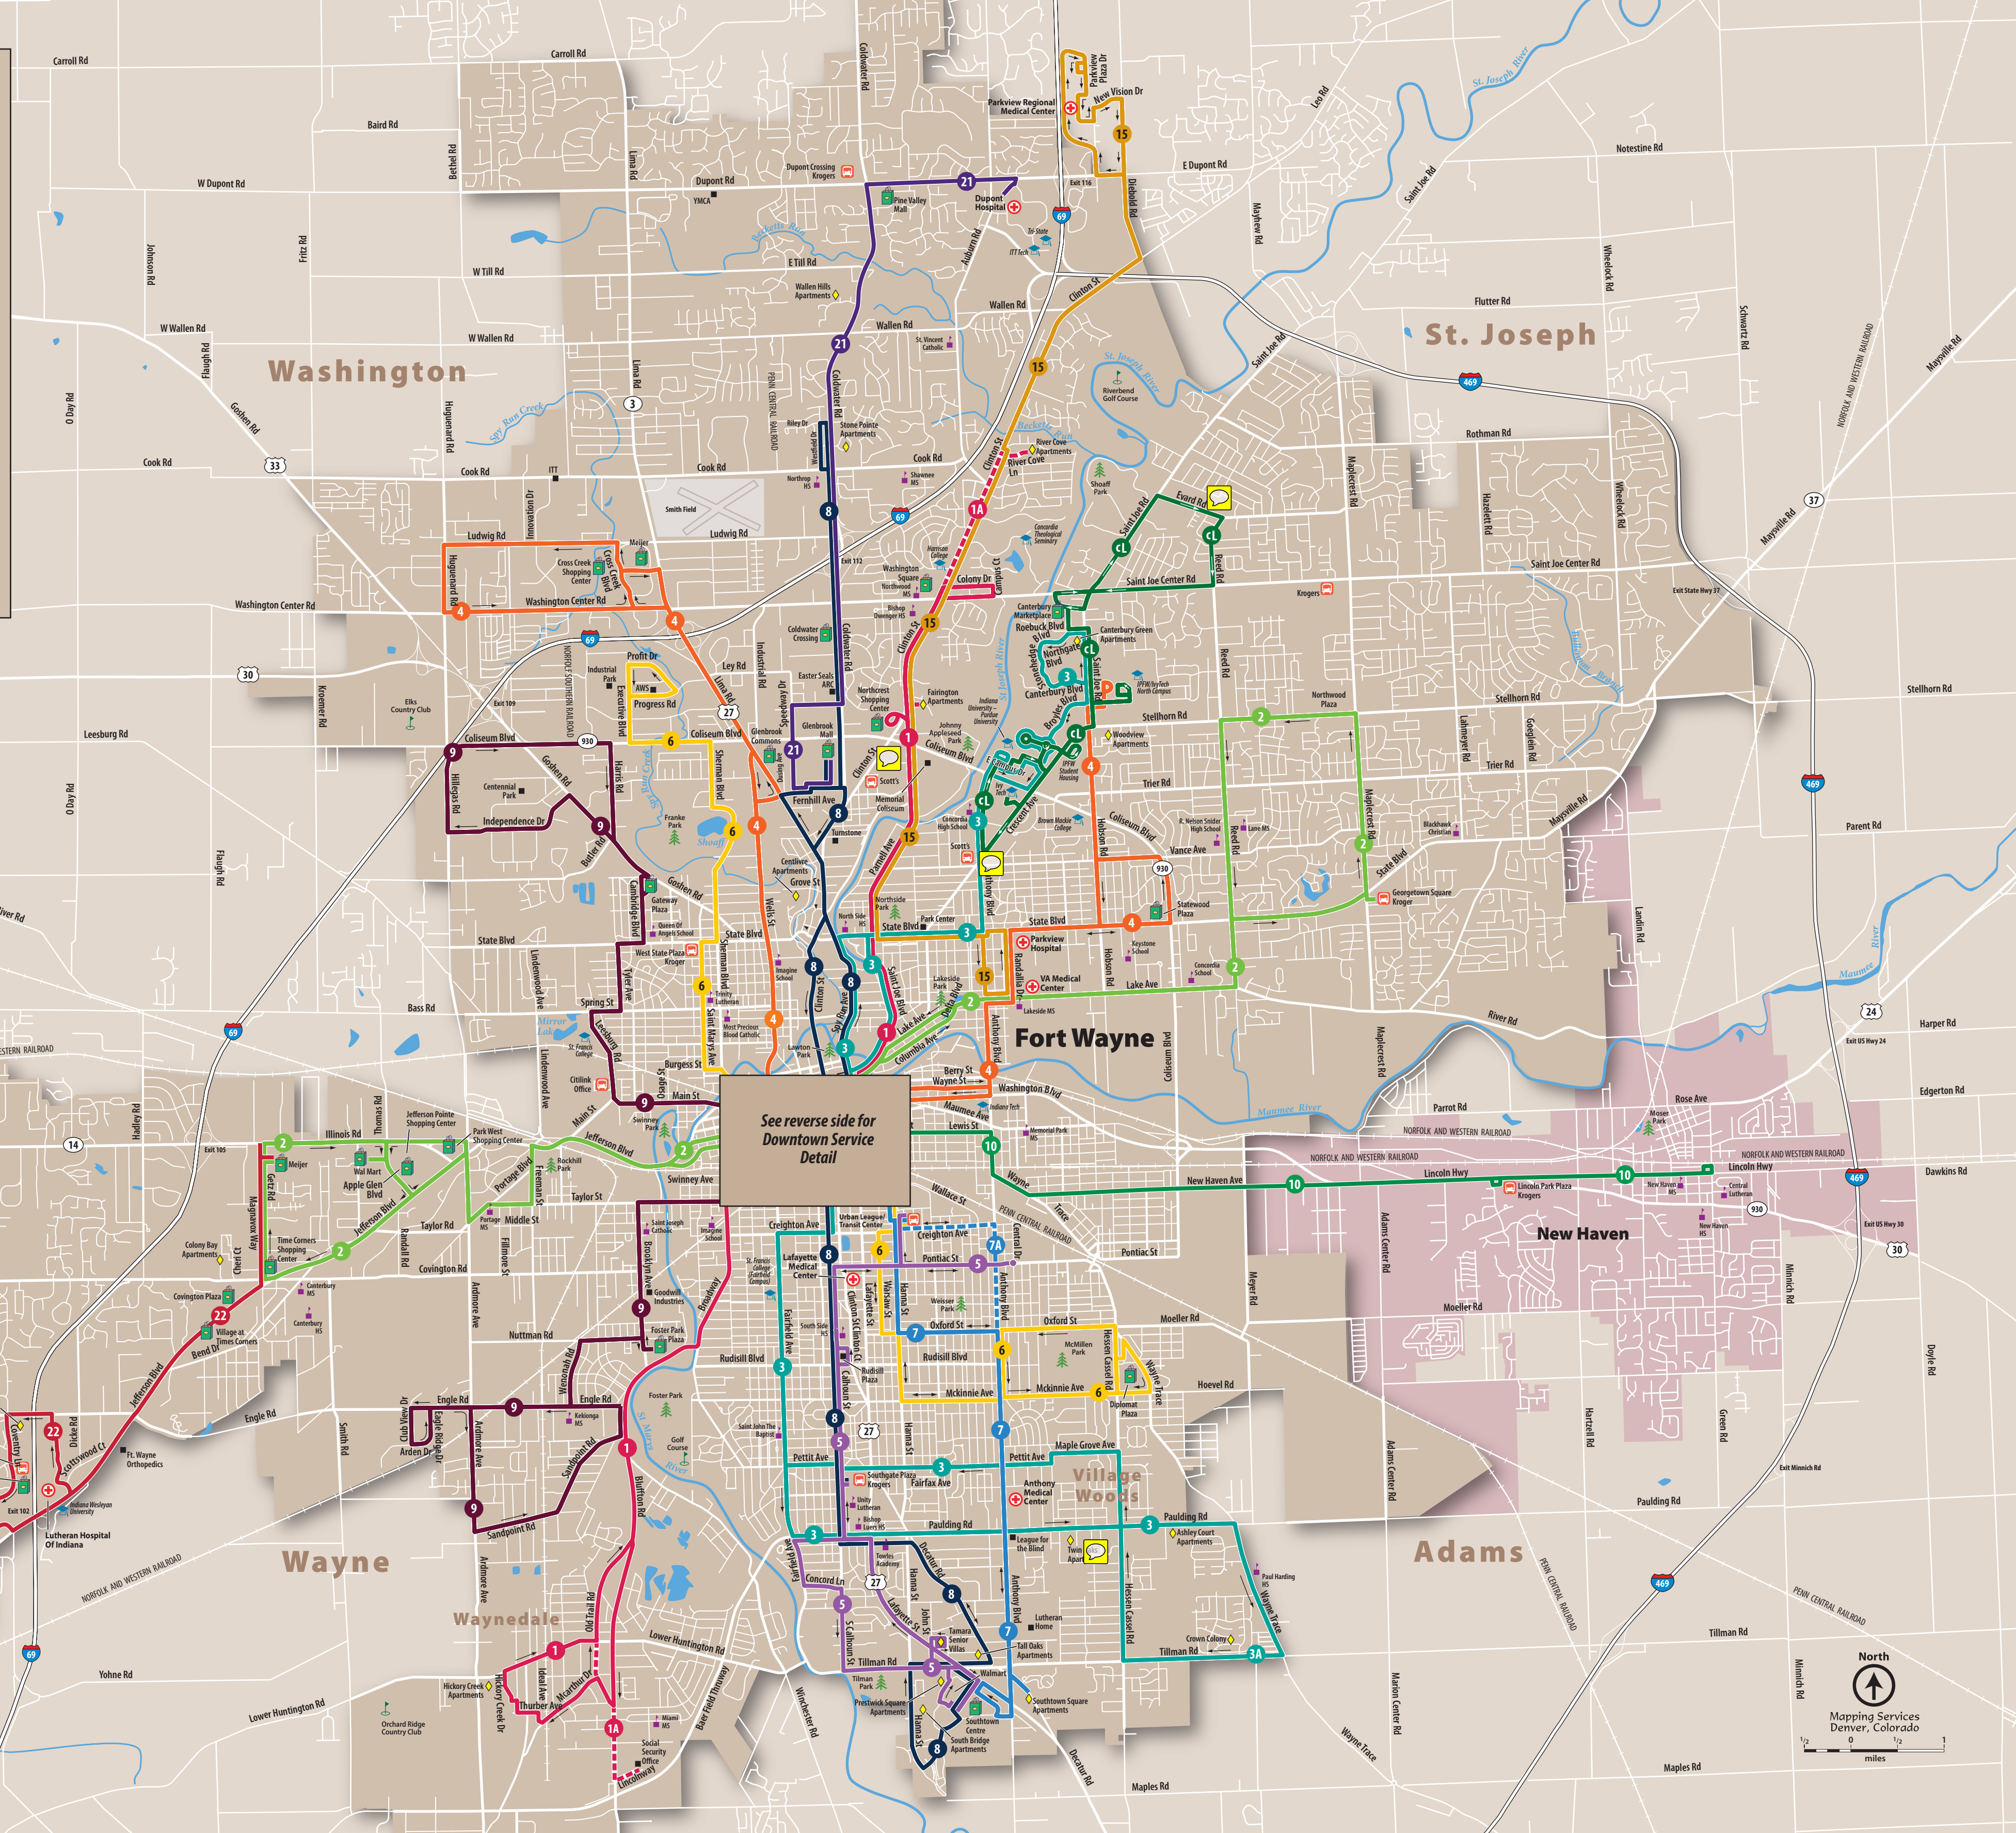

LEGEND

Bus service:

- CL campusLink
- 1 Waynedale via Broadway - Northcrest
1A-Social Security
1A-River Cove
- 2 Time Corners - Georgetown
- 3 Canterbury via IPFW - Village Woods
- 4 Wells Ludwig - Parkview
- 5 Southeast Local
- 6 Franke Park - McKinnie
- 7 Anthony via Oxford
7A-Anthony via Creighton
- 8 Glenbrook/Northrup
Cahoun/Tillman Rd
- 9 Brooklyn/Taylor - St Francis/Gateway
- 10 New Haven
- 15 MedLink
- 21 Glenbrook - Dupont (Flexlink)
- 22 West Jefferson - Lutheran Hospital (Flexlink)

Route/direction: Route (limited service)/direction:

Destinations:

- Medical
- Apartment/housing
- College/University
- School
- Retail store/Mall/Shopping Center
- Citilink Pass/Ticket Outlet
- Other landmarks

Other map symbols:

- 69 Interstate Highway
- 44 U.S. Highway
- 50 State Highway
- Fort Wayne
- New Haven
- Park
- Railroad
- Roads
- Major roads
- Limited access highway

See reverse side for Downtown Service Detail