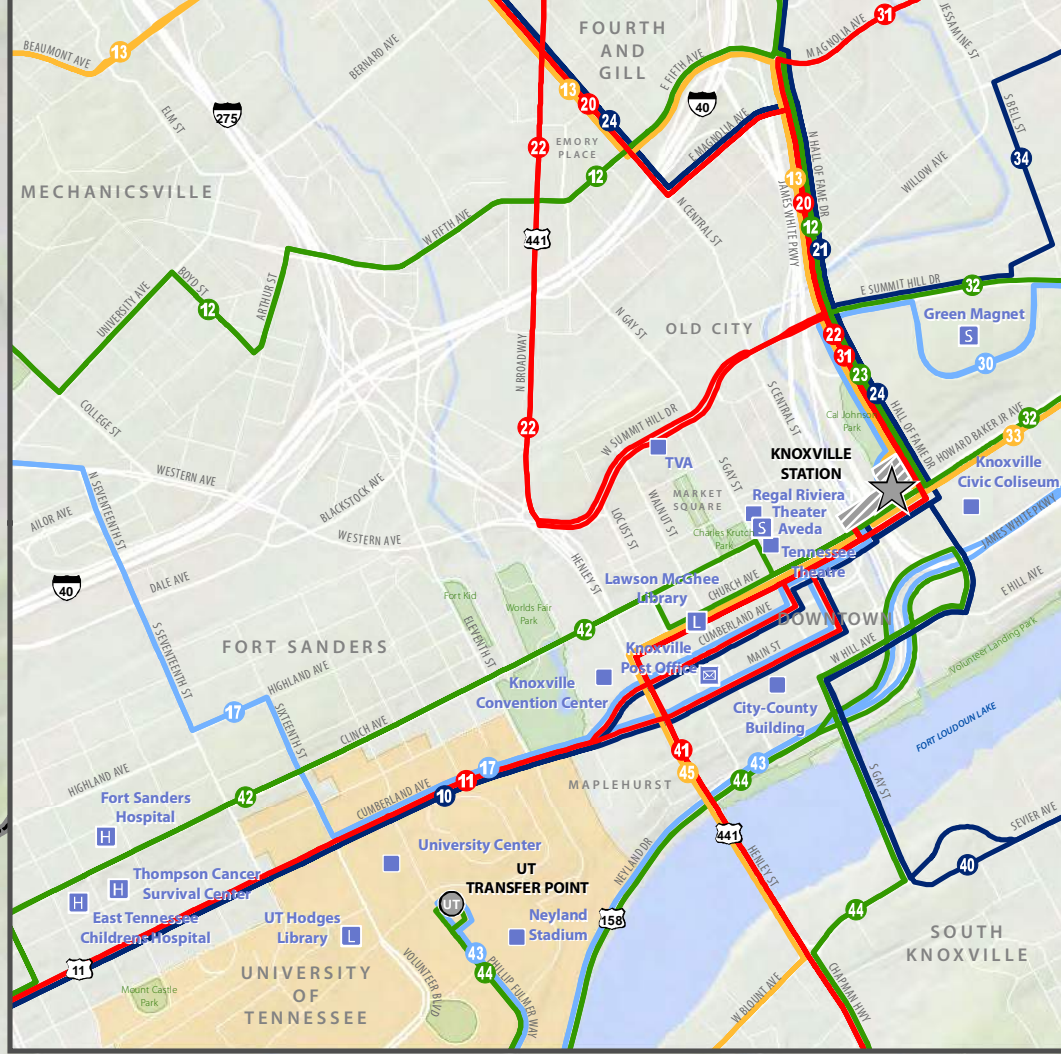

Knoxville City Center

Legend

- Transfer Point
- Lift Service Area Boundary

Points of Interest

- Hospital
- Library
- Post Office
- School
- Point of Interest

Distances

0 5 10 Minutes Walking

0 5 10 Minutes Biking

0 0.5 1 Map Scale in Miles