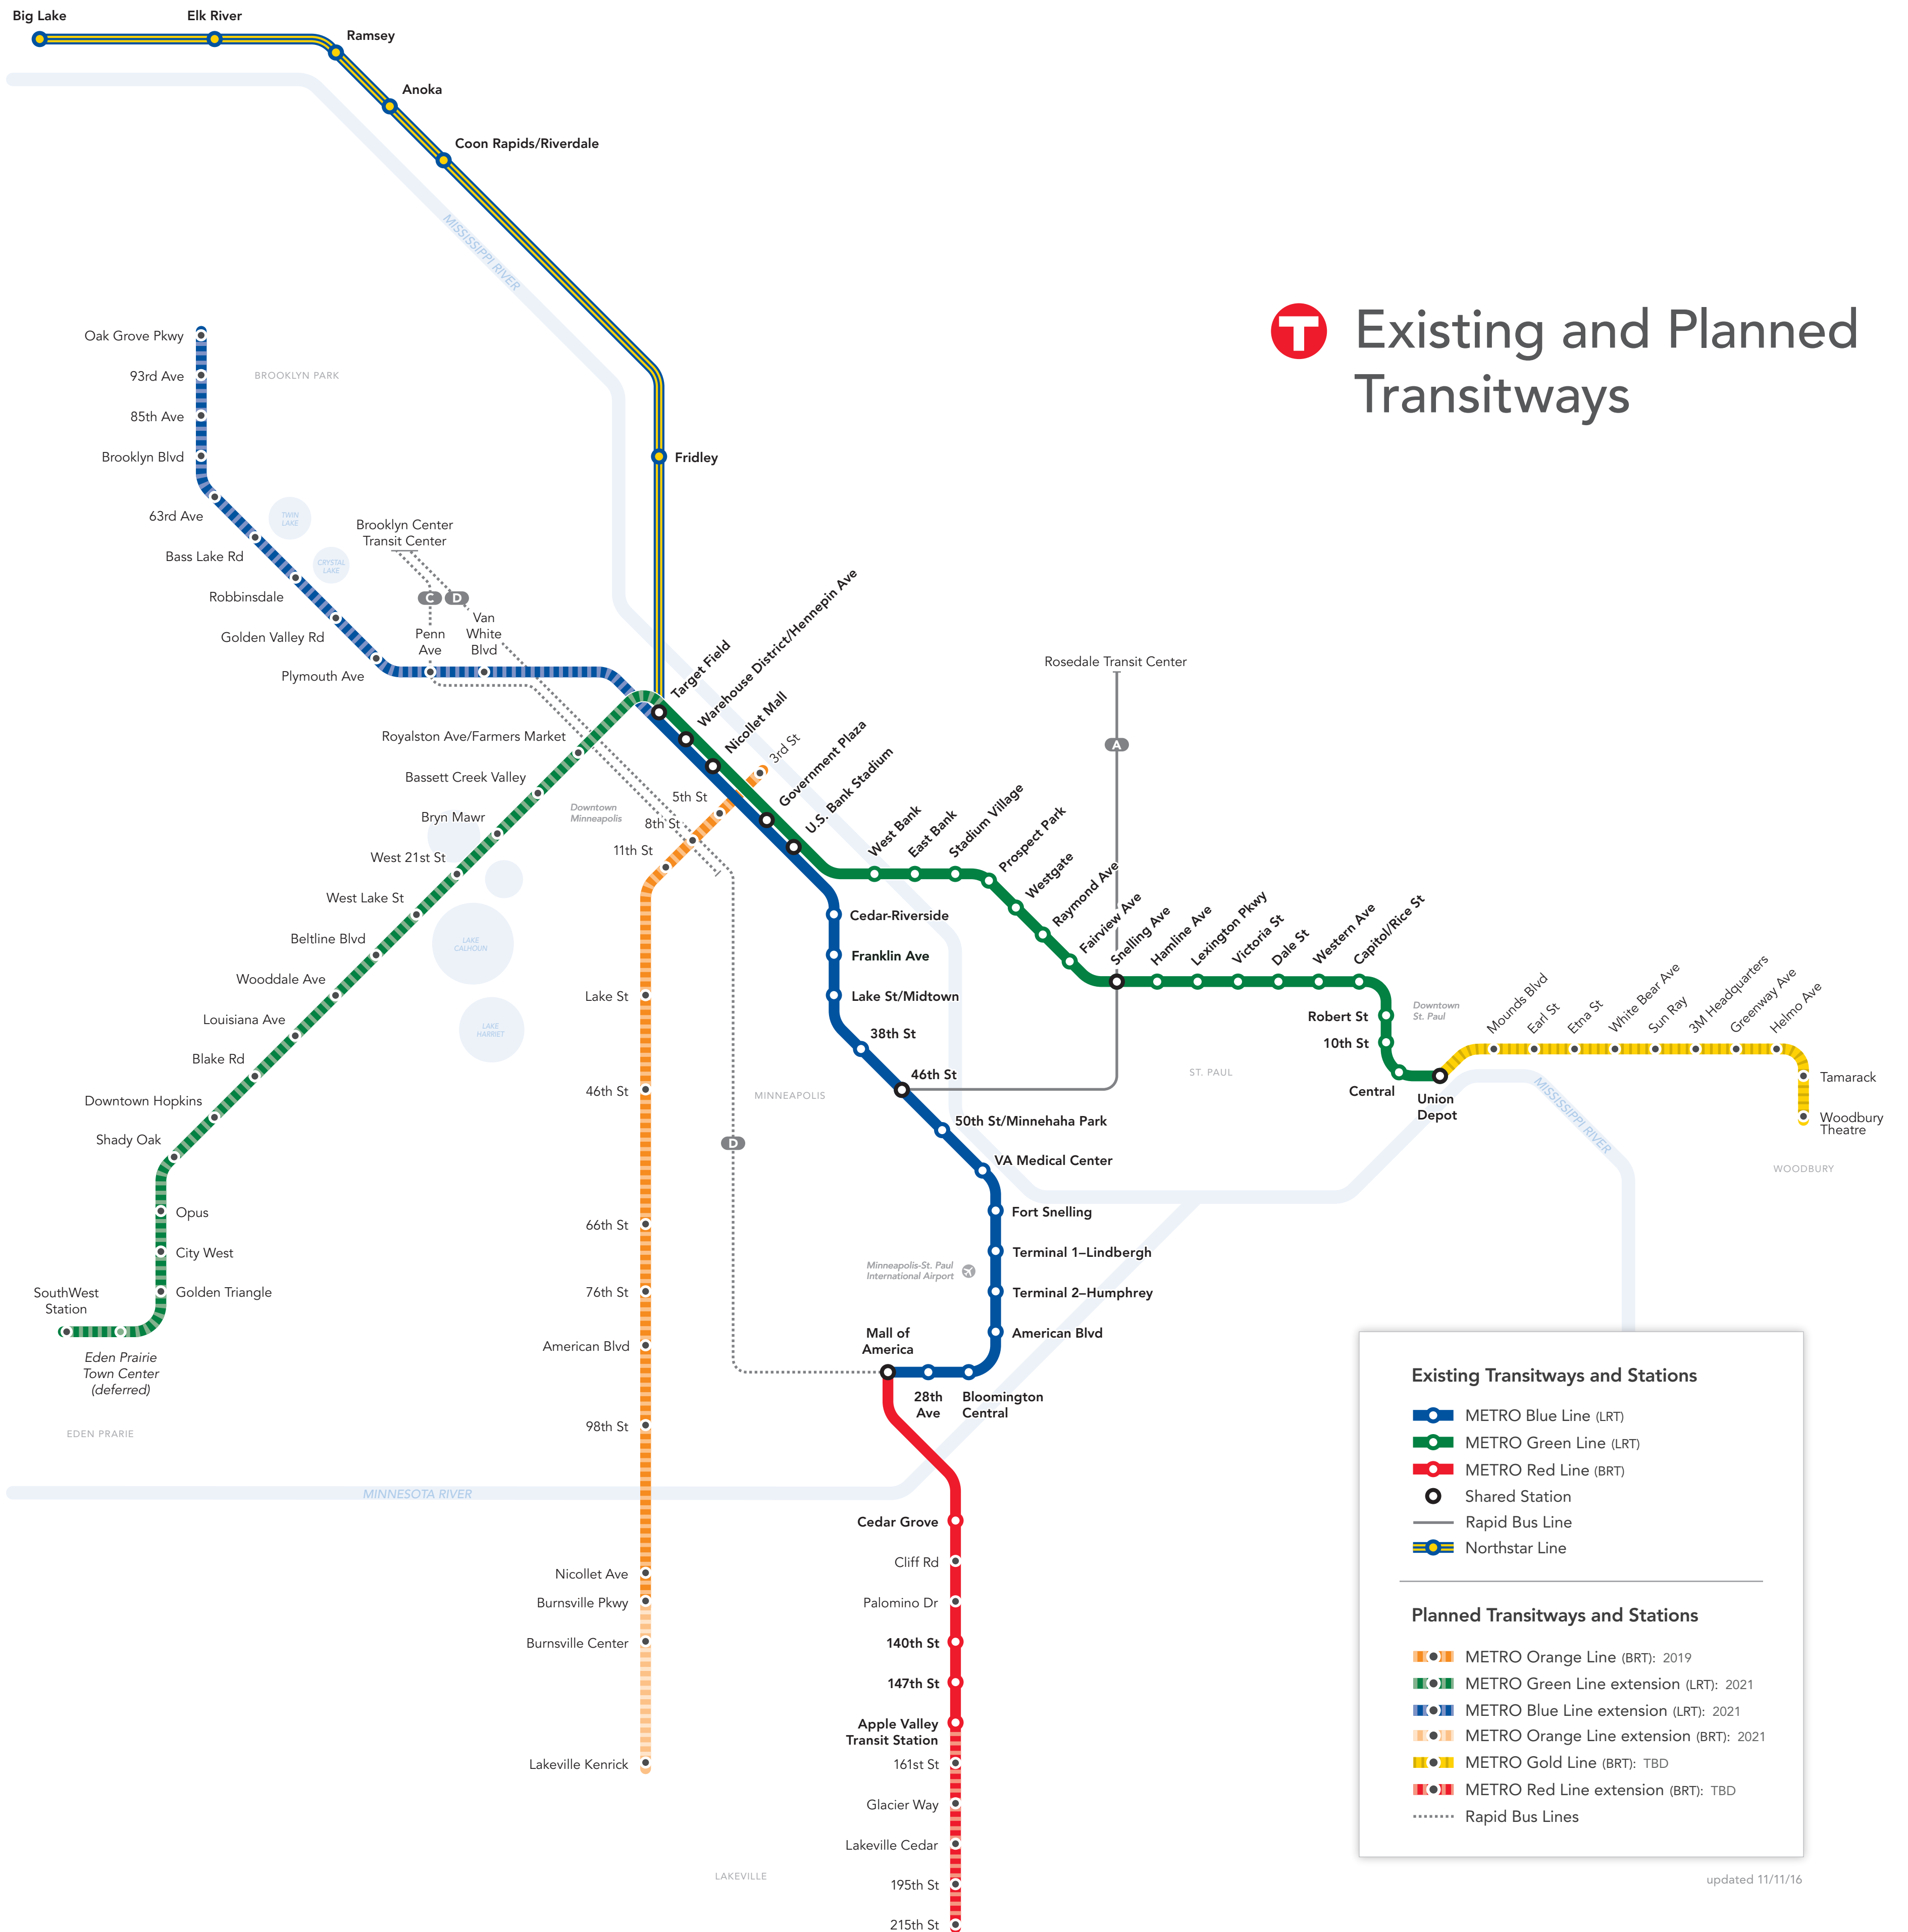

Existing and Planned Transitways

Existing Transitways and Stations

- METRO Blue Line (LRT)
- METRO Green Line (LRT)
- METRO Red Line (BRT)
- Shared Station
- Rapid Bus Line
- Northstar Line

Planned Transitways and Stations

- METRO Orange Line (BRT): 2019
- METRO Green Line extension (LRT): 2021
- METRO Blue Line extension (LRT): 2021
- METRO Orange Line extension (BRT): 2021
- METRO Gold Line (BRT): TBD
- METRO Red Line extension (BRT): TBD
- Rapid Bus Lines