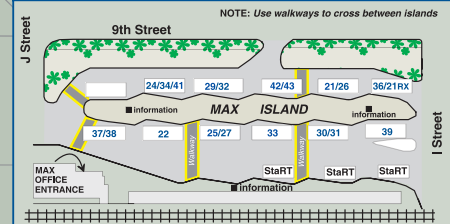

TRANSPORTATION CENTER