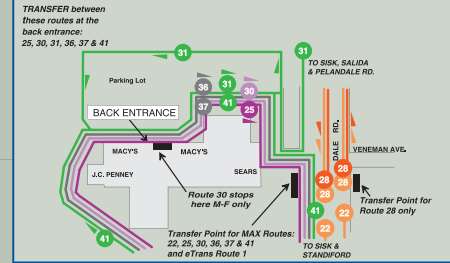

MAX

MODESTO AREA EXPRESS
System Route Map

Monday - Saturday - See other side for Sunday

MALL AREA DETAIL