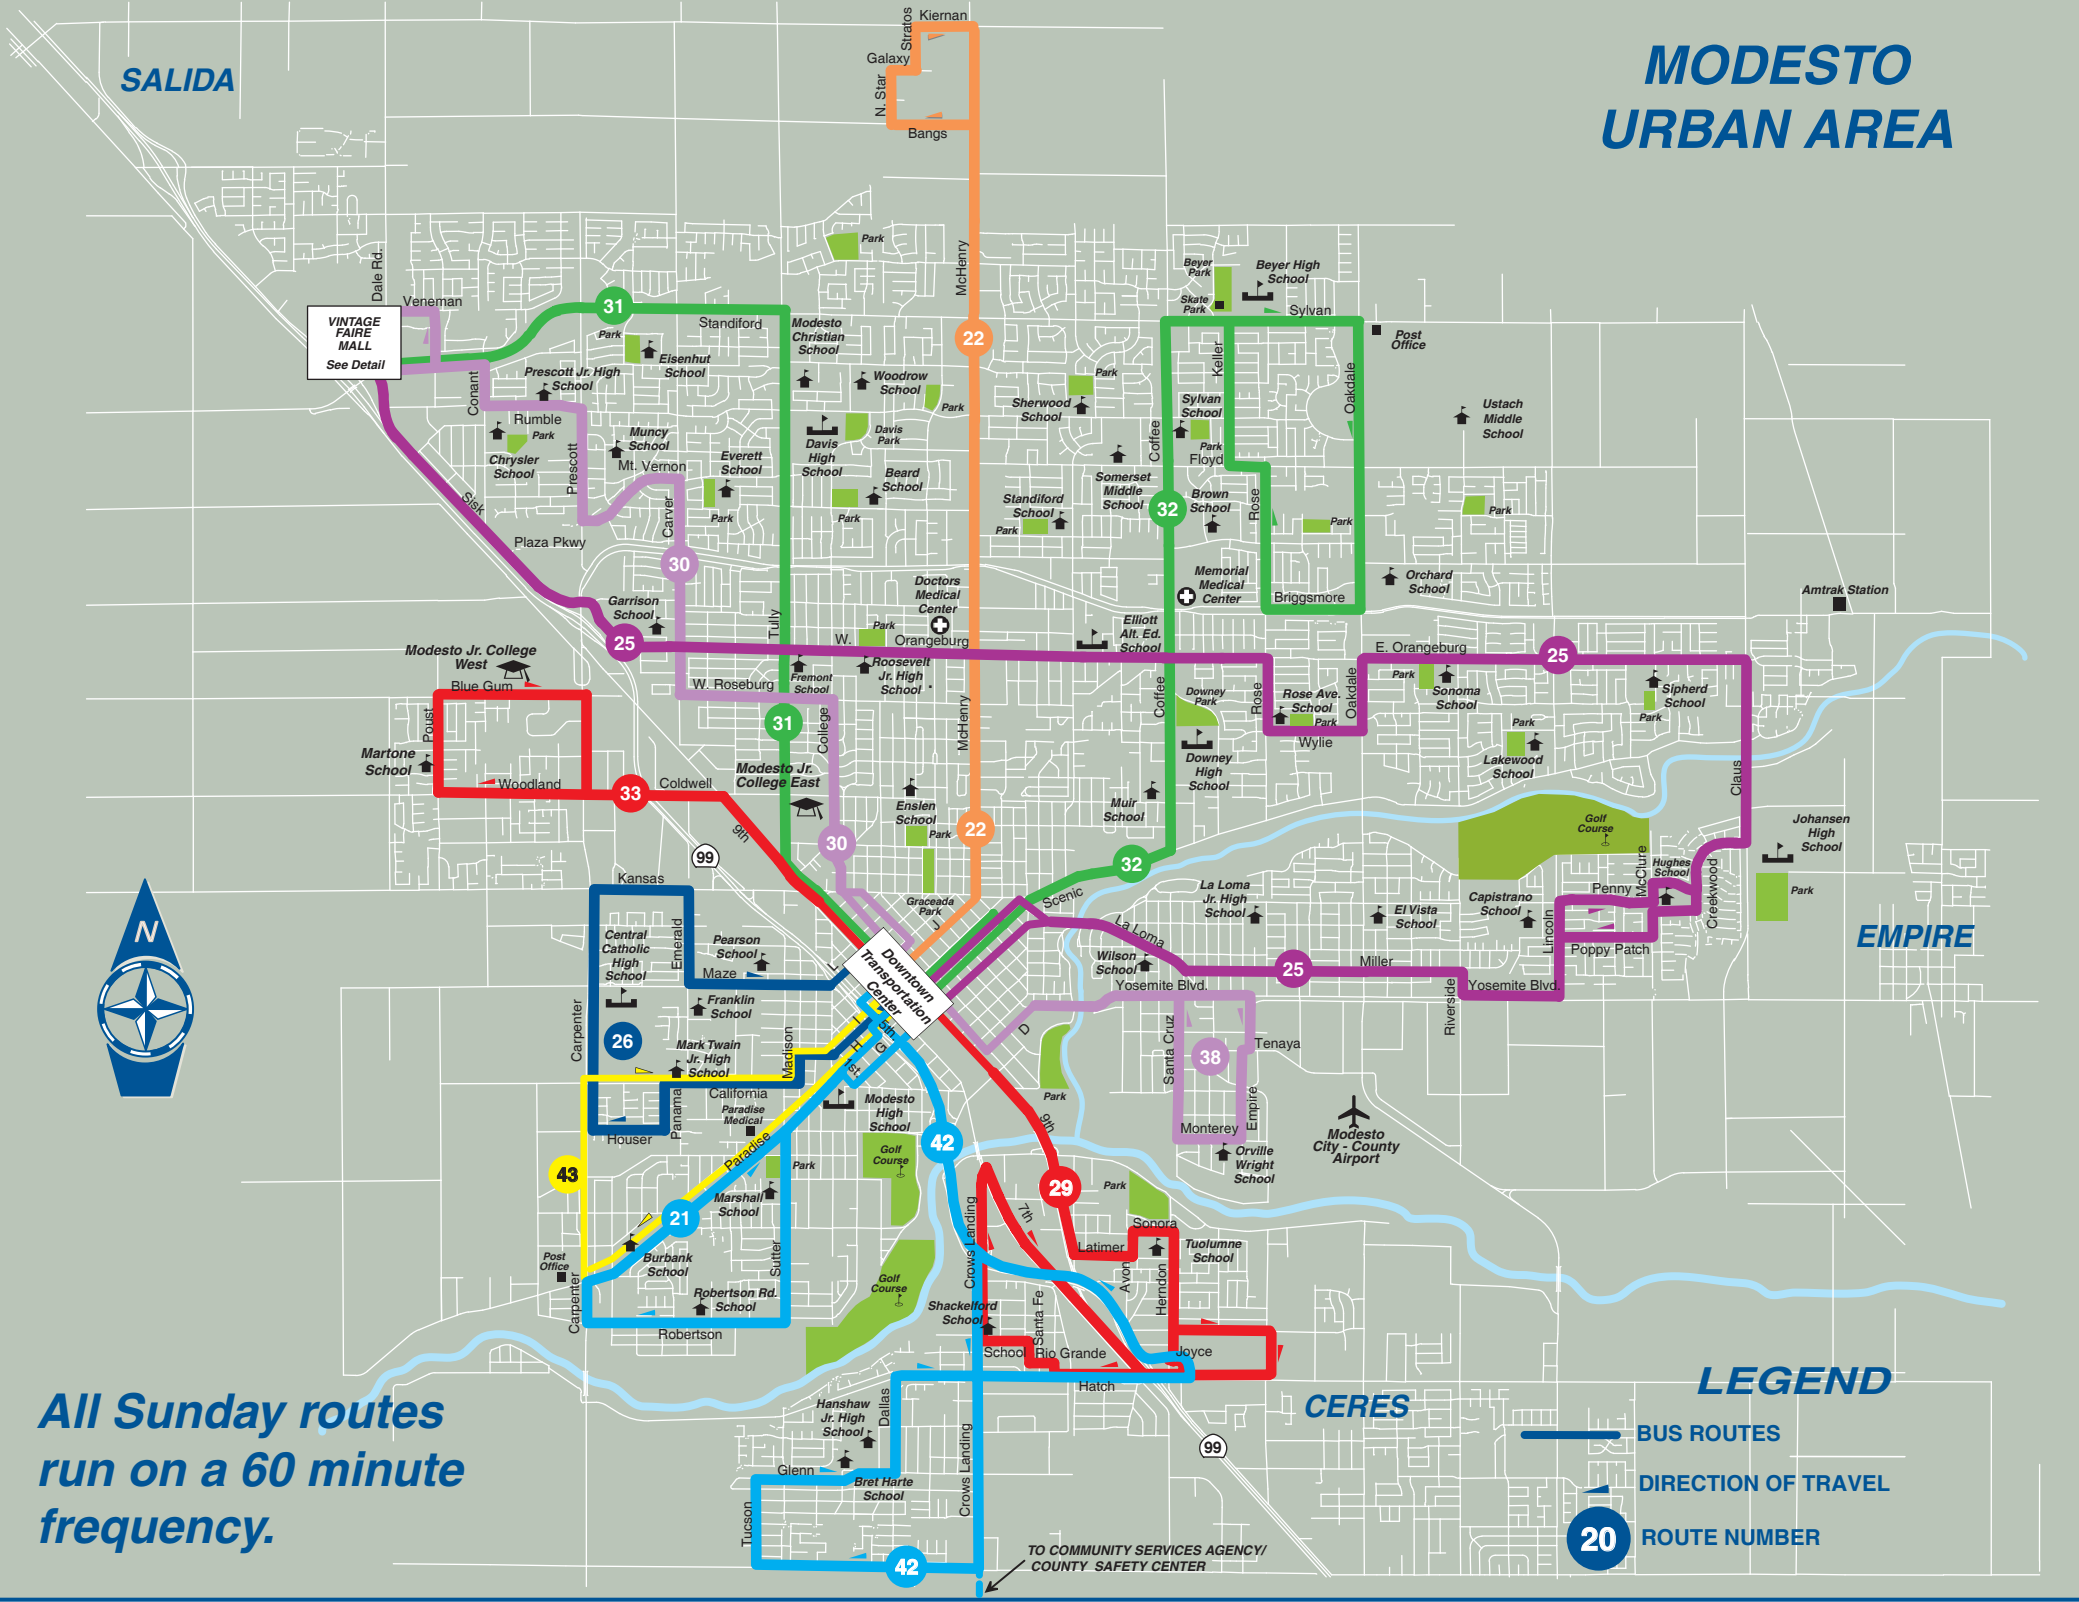

MODESTO URBAN AREA

SALIDA

VINTAGE FAIRE MALL
See Detail

All Sunday routes run on a 60 minute frequency.

LEGEND

-  BUS ROUTES
-  DIRECTION OF TRAVEL
-  ROUTE NUMBER

TO COMMUNITY SERVICES AGENCY/
COUNTY SAFETY CENTER