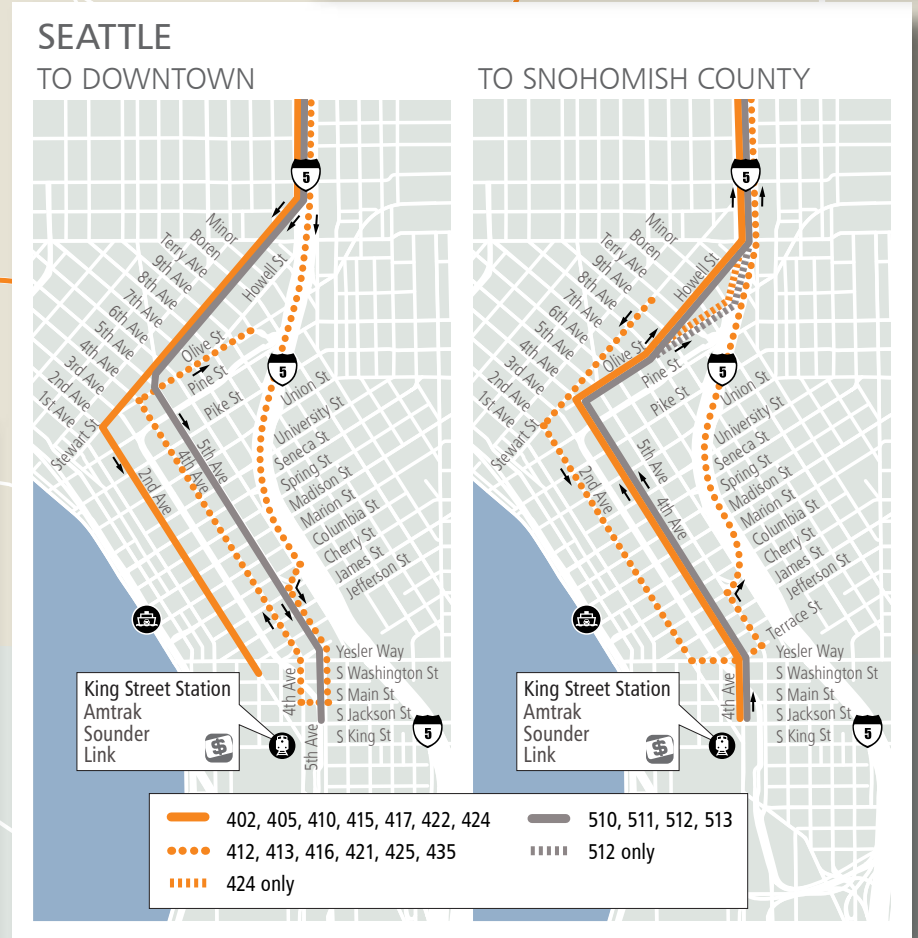

For the Latest Information
The Community Transit System Map is as accurate as possible at the time it is printed. Temporary routing and facility changes which occur between printings are not reflected here.
For the most up-to-date route schedules and maps, visit www.communitytransit.org or call (425) 353-7433.

To Downtown Seattle
402 405 410 412 413 415
416 417 421 422 425 435
510 511 512 513

To University District
810 821 855 860 871 880
512

To Bellevue
532 535

To University District & Downtown Seattle
424

Legend for Seattle and University District insets:

- 402, 405, 410, 415, 417, 422, 424
- 412, 413, 416, 421, 425, 435
- 424 only
- 510, 511, 512, 513
- 512 only