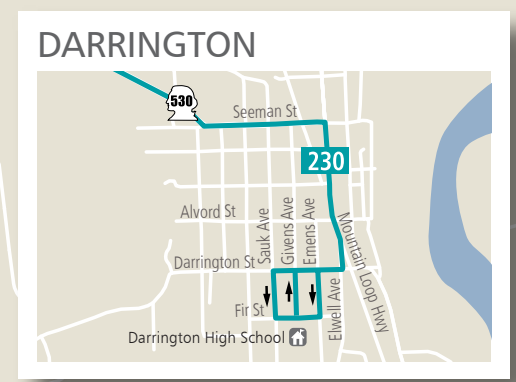

For the Latest Information
The Community Transit System Map is as accurate as possible at the time it is printed. Temporary routing and facility changes which occur between printings are not reflected here.
For the most up-to-date route schedules and maps, visit www.communitytransit.org or call (425) 353-7433.

To Downtown Seattle
402 405 410 412 413 415
416 417 421 422 425 435
510 511 512 513

To University District
810 821 855 860 871 880
512

To Bellevue
532 535

To University District & Downtown Seattle
424

Legend for Seattle and University District insets:

- 402, 405, 410, 415, 417, 422, 424
- 412, 413, 416, 421, 425, 435
- 424 only
- 510, 511, 512, 513
- 512 only