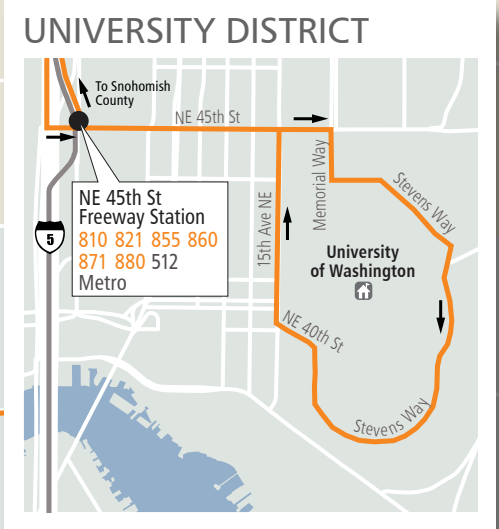

For the Latest Information
The Community Transit System Map is as accurate as possible at the time it is printed. Temporary routing and facility changes which occur between printings are not reflected here.
For the most up-to-date route schedules and maps, visit www.communitytransit.org or call (425) 353-7433.

To Downtown Seattle
402 405 410 412 413 415
416 417 421 422 425 435
510 511 512 513

To University District
810 821 855 860 871 880
512

To Bellevue
532 535

To University District & Downtown Seattle
424

Legend for Seattle and University District insets:

- 402, 405, 410, 415, 417, 422, 424
- 412, 413, 416, 421, 425, 435
- 424 only
- 510, 511, 512, 513
- 512 only