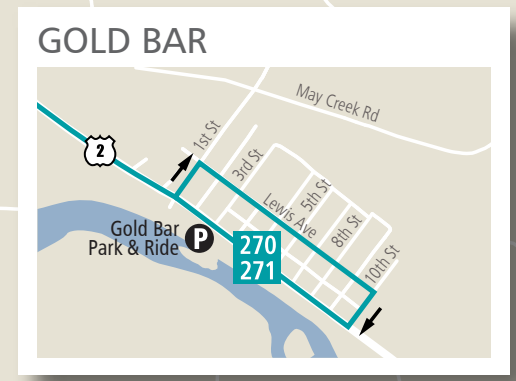

For the Latest Information
The Community Transit System Map is as accurate as possible at the time it is printed. Temporary routing and facility changes which occur between printings are not reflected here.
For the most up-to-date route schedules and maps, visit www.communitytransit.org or call (425) 353-7433.

To Downtown Seattle
402 405 410 412 413 415
416 417 421 422 425 435
510 511 512 513

To University District
810 821 855 860 871 880
512

To Bellevue
532 535

To University District & Downtown Seattle
424

Legend for Seattle and University District insets:

- 402, 405, 410, 415, 417, 422, 424
- 412, 413, 416, 421, 425, 435
- 424 only
- 510, 511, 512, 513
- 512 only