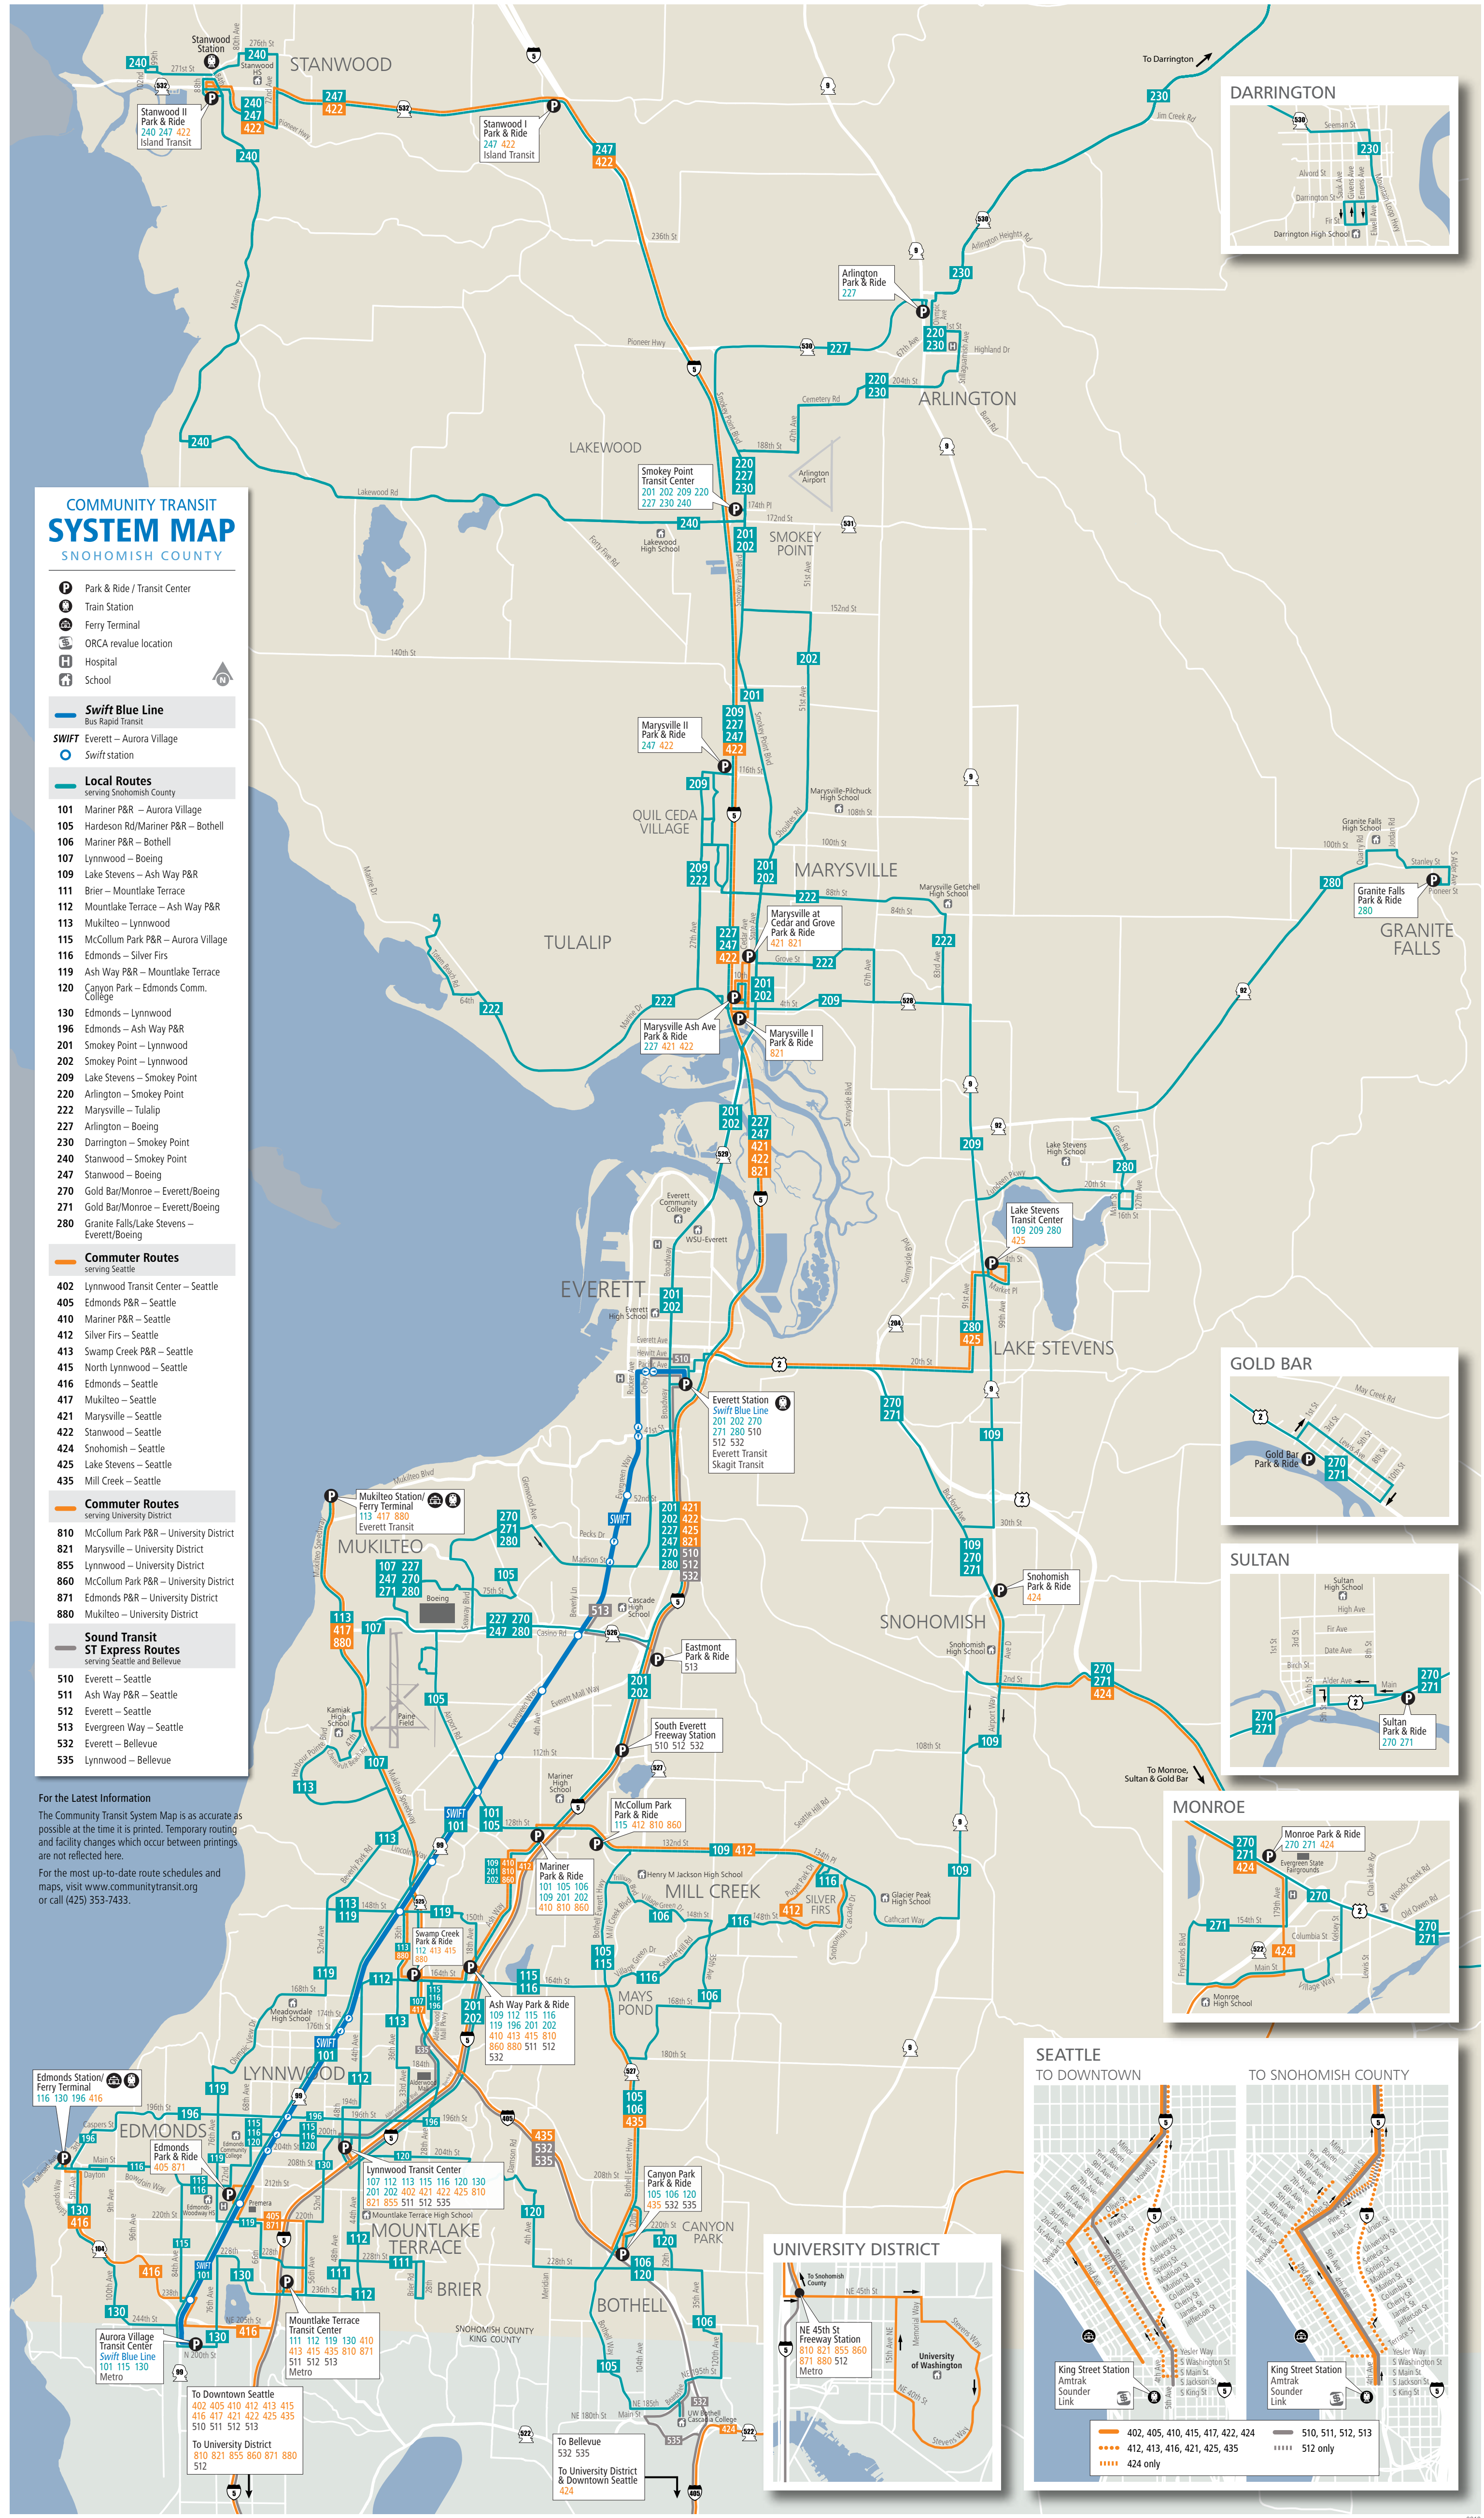

For the Latest Information
The Community Transit System Map is as accurate as possible at the time it is printed. Temporary routing and facility changes which occur between printings are not reflected here.
For the most up-to-date route schedules and maps, visit www.communitytransit.org or call (425) 353-7433.

To Downtown Seattle
402 405 410 412 413 415
416 417 421 422 425 435
510 511 512 513

To University District
810 821 855 860 871 880
512

To Bellevue
532 535

To University District & Downtown Seattle
424

Legend for Seattle and University District insets:

- 402, 405, 410, 415, 417, 422, 424
- 412, 413, 416, 421, 425, 435
- 424 only
- 510, 511, 512, 513
- 512 only