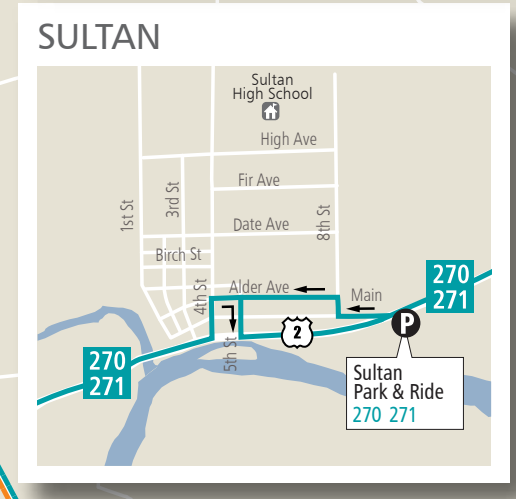

For the Latest Information
The Community Transit System Map is as accurate as possible at the time it is printed. Temporary routing and facility changes which occur between printings are not reflected here.
For the most up-to-date route schedules and maps, visit www.communitytransit.org or call (425) 353-7433.

To Downtown Seattle
402 405 410 412 413 415
416 417 421 422 425 435
510 511 512 513

To University District
810 821 855 860 871 880
512

To Bellevue
532 535

To University District & Downtown Seattle
424

Legend for Seattle and University District insets:

- 402, 405, 410, 415, 417, 422, 424
- 412, 413, 416, 421, 425, 435
- 424 only
- 510, 511, 512, 513
- 512 only