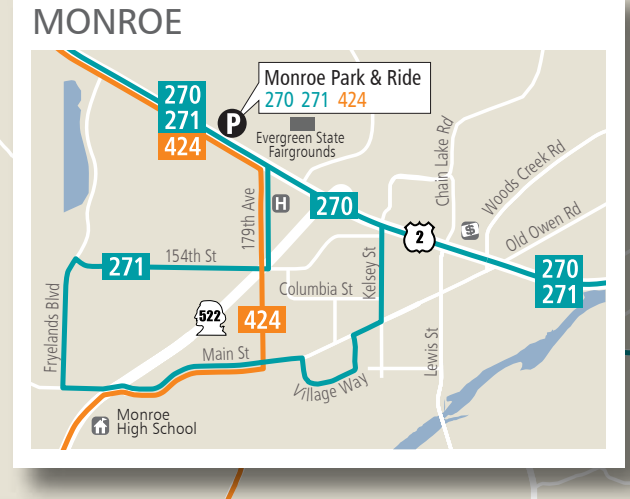

For the Latest Information
The Community Transit System Map is as accurate as possible at the time it is printed. Temporary routing and facility changes which occur between printings are not reflected here.
For the most up-to-date route schedules and maps, visit www.communitytransit.org or call (425) 353-7433.

To Downtown Seattle
402 405 410 412 413 415
416 417 421 422 425 435
510 511 512 513

To University District
810 821 855 860 871 880
512

To Bellevue
532 535

To University District & Downtown Seattle
424

Legend for Seattle and University District insets:

- 402, 405, 410, 415, 417, 422, 424
- 412, 413, 416, 421, 425, 435
- 424 only
- 510, 511, 512, 513
- 512 only