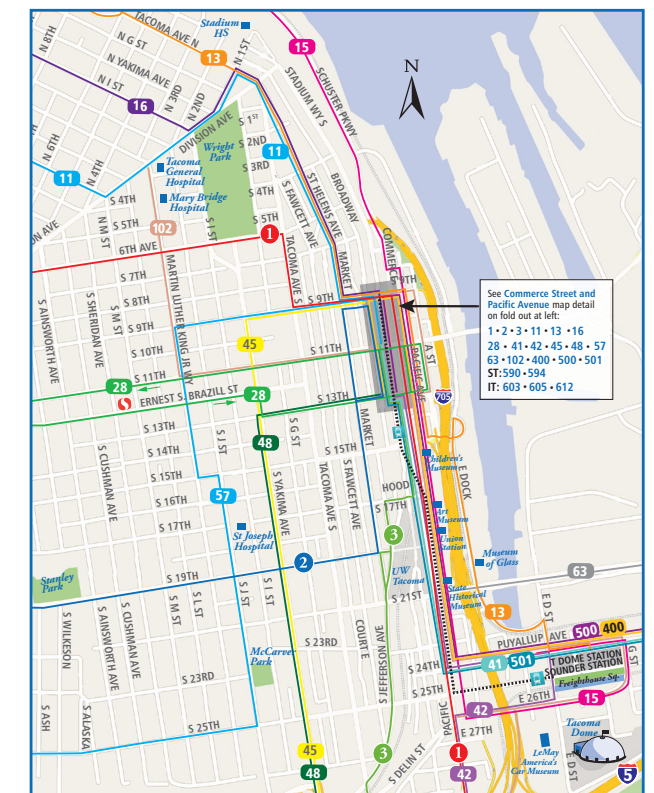

Pierce Transit System Map

piercetransit.org 253.581.8000

Pierce Transit SYSTEM MAP

- PARK & RIDE:**
- TRANSIT CENTER:**
- PT ROUTE NUMBER:**
- KC METRO ROUTE NUMBER:**
- PARTICIPATING ORCA RETAILERS:**

Downtown Tacoma