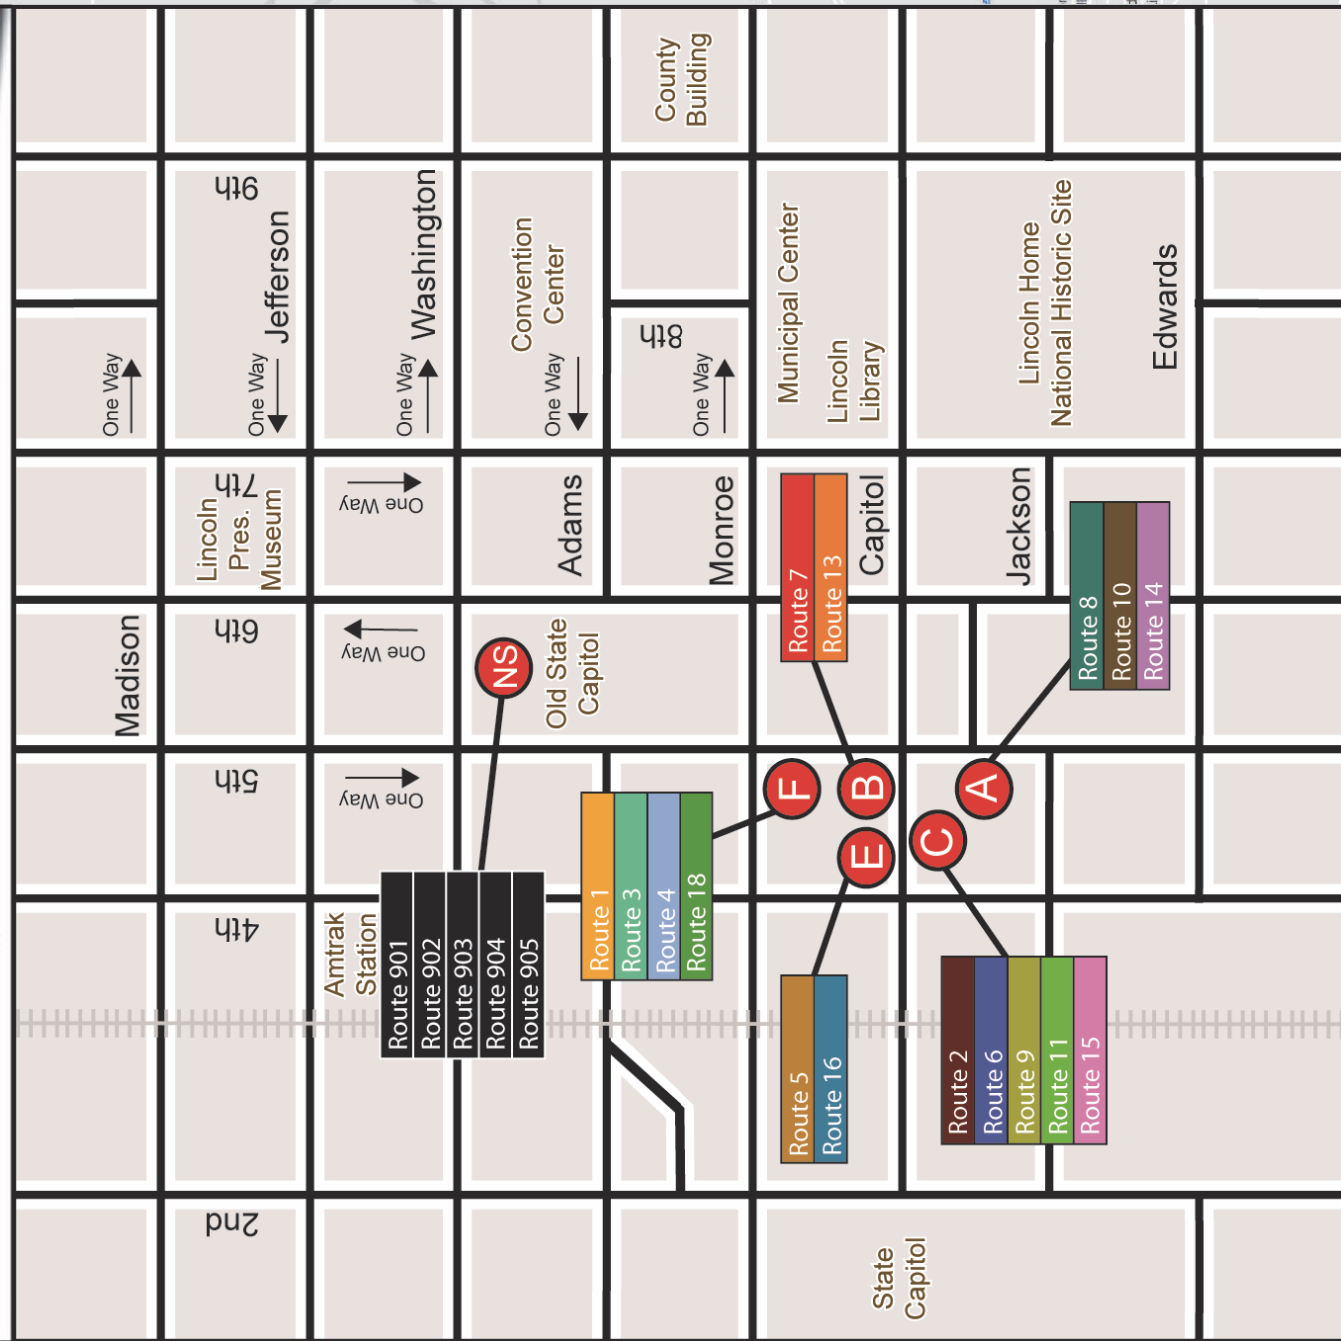

Downtown Transfer Points

Legend

- Route 1 - N. 5th
- Route 2 - N. 9th
- Route 3 - Grandview
- Route 4 - W. Jefferson
- Route 5 - N. Walnut
- Route 6 - E. Cook/Ash/White Oaks Mall
- Route 7 - W. Washington
- Route 8 - 1st/Highland
- Route 9 - M.L. King
- Route 10 - Southern View/Lakewood
- Route 11 - UIS
- Route 13 - MacArthur/Westchester
- Route 14 - Wabash/Prairie Crossing
- Route 15 - South 11th/UIS/LLCC
- Route 16 - Bergen Park/Sand Hill
- Route 18 - Lawrence/Knox Knolls
- Night Service

0 0.25 0.5 Miles

SPRINGFIELD MASS TRANSIT DISTRICT
SMTD

DAY SERVICE OPERATES FROM 6 AM - 6 PM
 MONDAY - SATURDAY

NIGHT SERVICE OPERATES FROM 6:45 PM - 10:45 PM
 MONDAY - FRIDAY
 (EXCEPT HOLIDAYS)

ILLINOIS Green Fleets
EFFECTIVE 7/1/2015
 WWW.SMTD.ORG
 217-522-5531