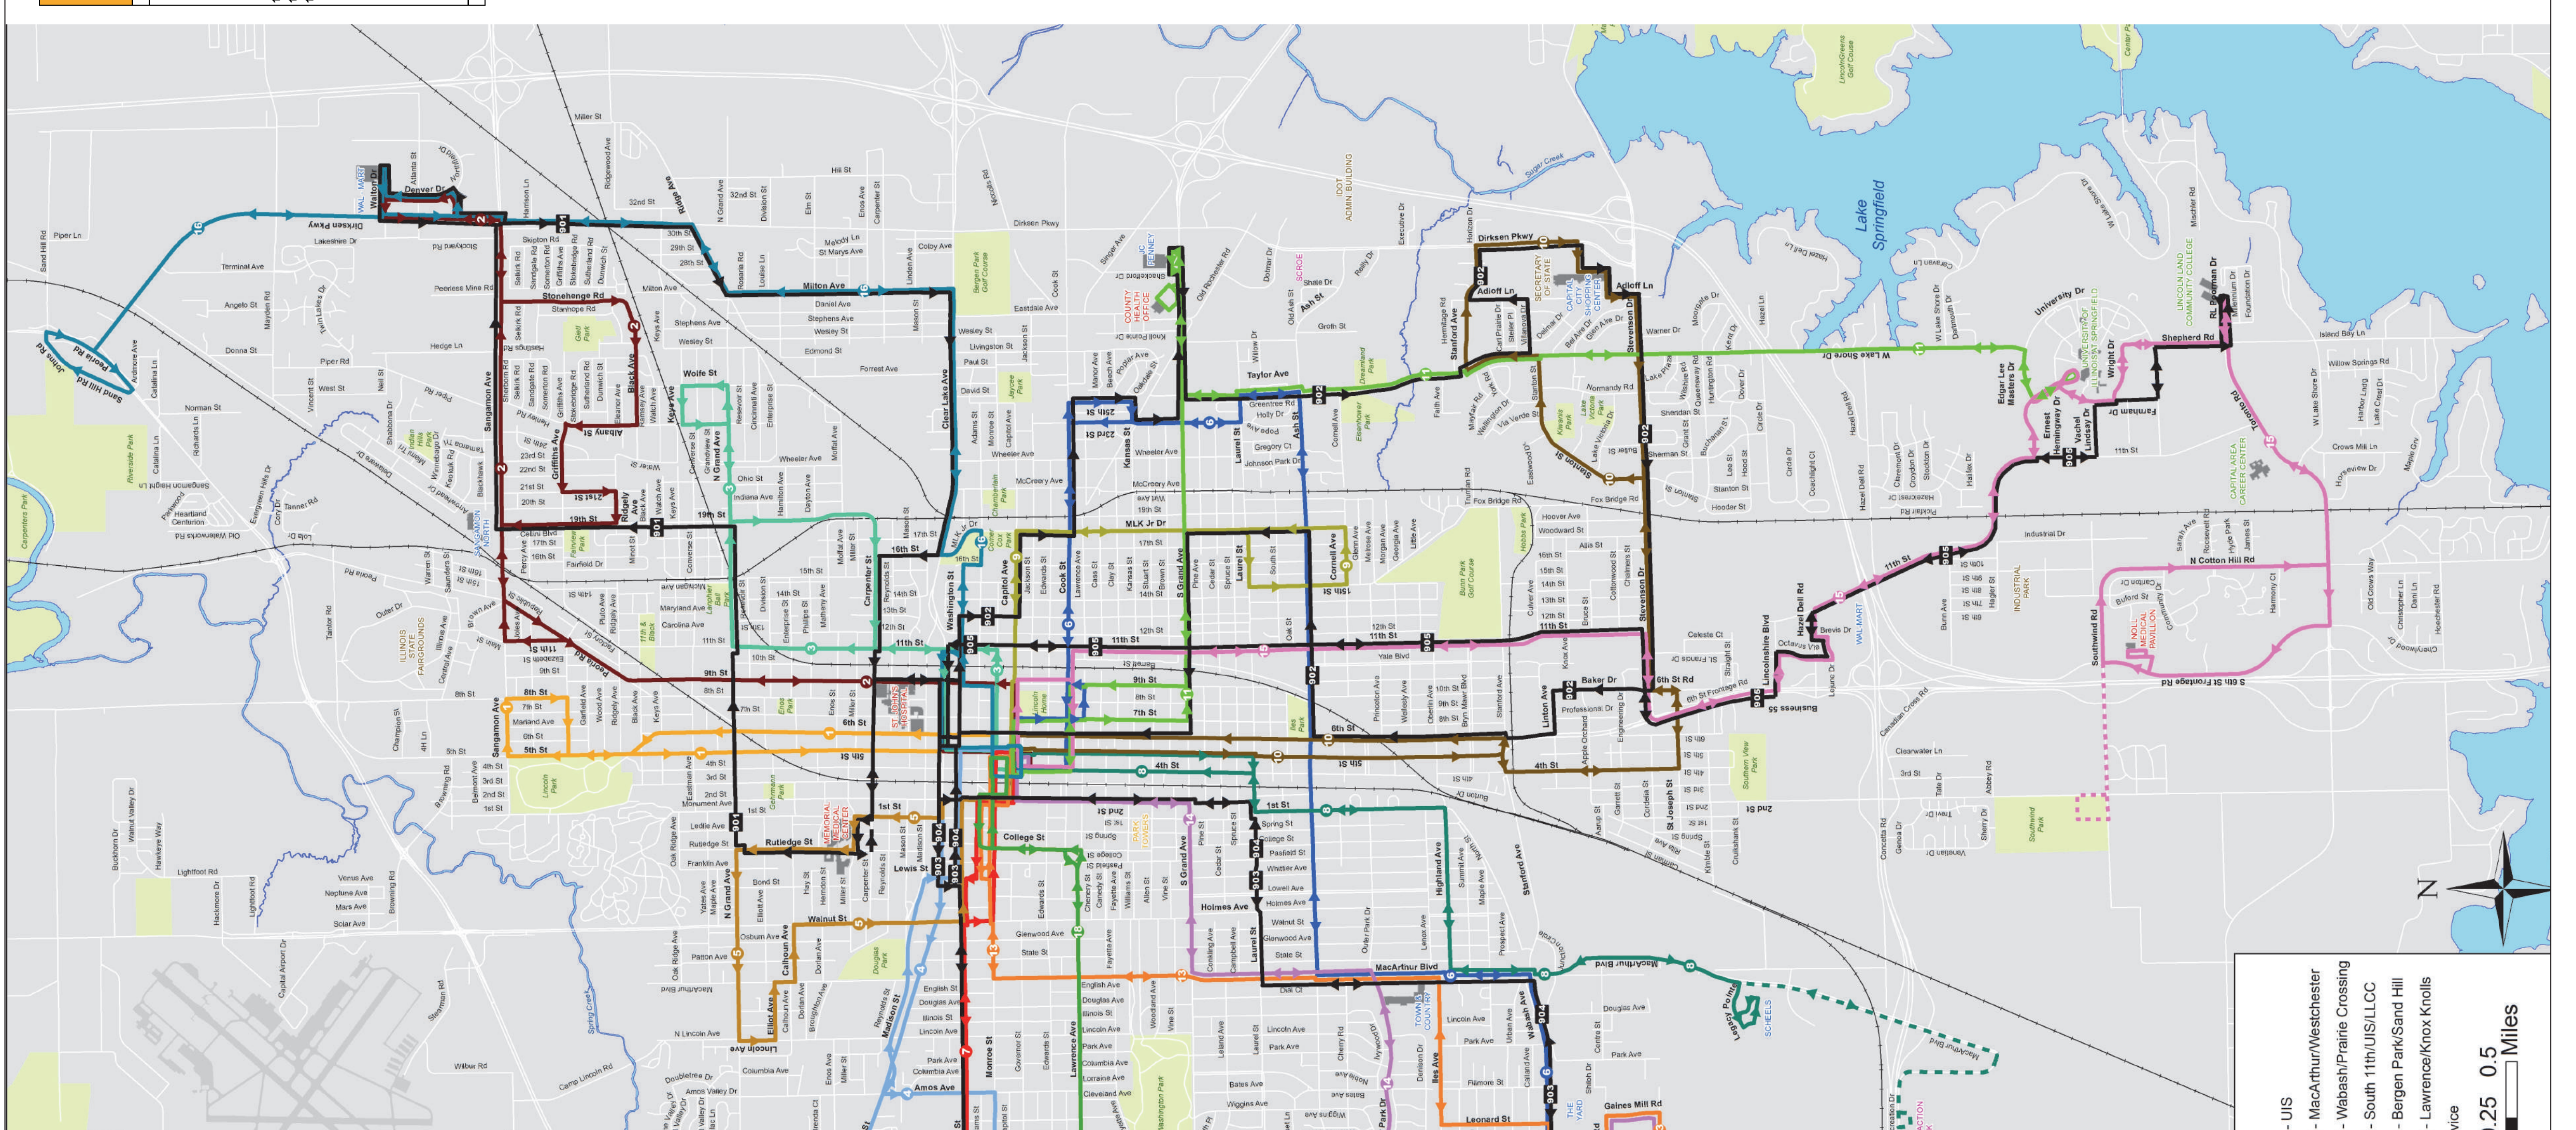

Downtown Transfer Points

Legend

- Route 1 - N. 5th
- Route 2 - N. 9th
- Route 3 - Grandview
- Route 4 - W. Jefferson
- Route 5 - N. Walnut
- Route 6 - E. Cook/Ash/White Oaks Mall
- Route 7 - W. Washington
- Route 8 - 1st/Highland
- Route 9 - M.L. King
- Route 10 - Southern View/Lakewood
- Route 11 - UIS
- Route 13 - MacArthur/Westchester
- Route 14 - Wabash/Prairie Crossing
- Route 15 - South 11th/UIS/LLCC
- Route 16 - Bergen Park/Sand Hill
- Route 18 - Lawrence/Knox Knolls
- Night Service

0 0.25 0.5 Miles

SPRINGFIELD MASS TRANSIT DISTRICT
SMTD

DAY SERVICE OPERATES FROM 6 AM - 6 PM
 MONDAY - SATURDAY

NIGHT SERVICE OPERATES FROM 6:45 PM - 10:45 PM
 MONDAY - FRIDAY
 (EXCEPT HOLIDAYS)

ILLINOIS Green Fleets
EFFECTIVE 7/1/2015
 WWW.SMTD.ORG
 217-522-5531