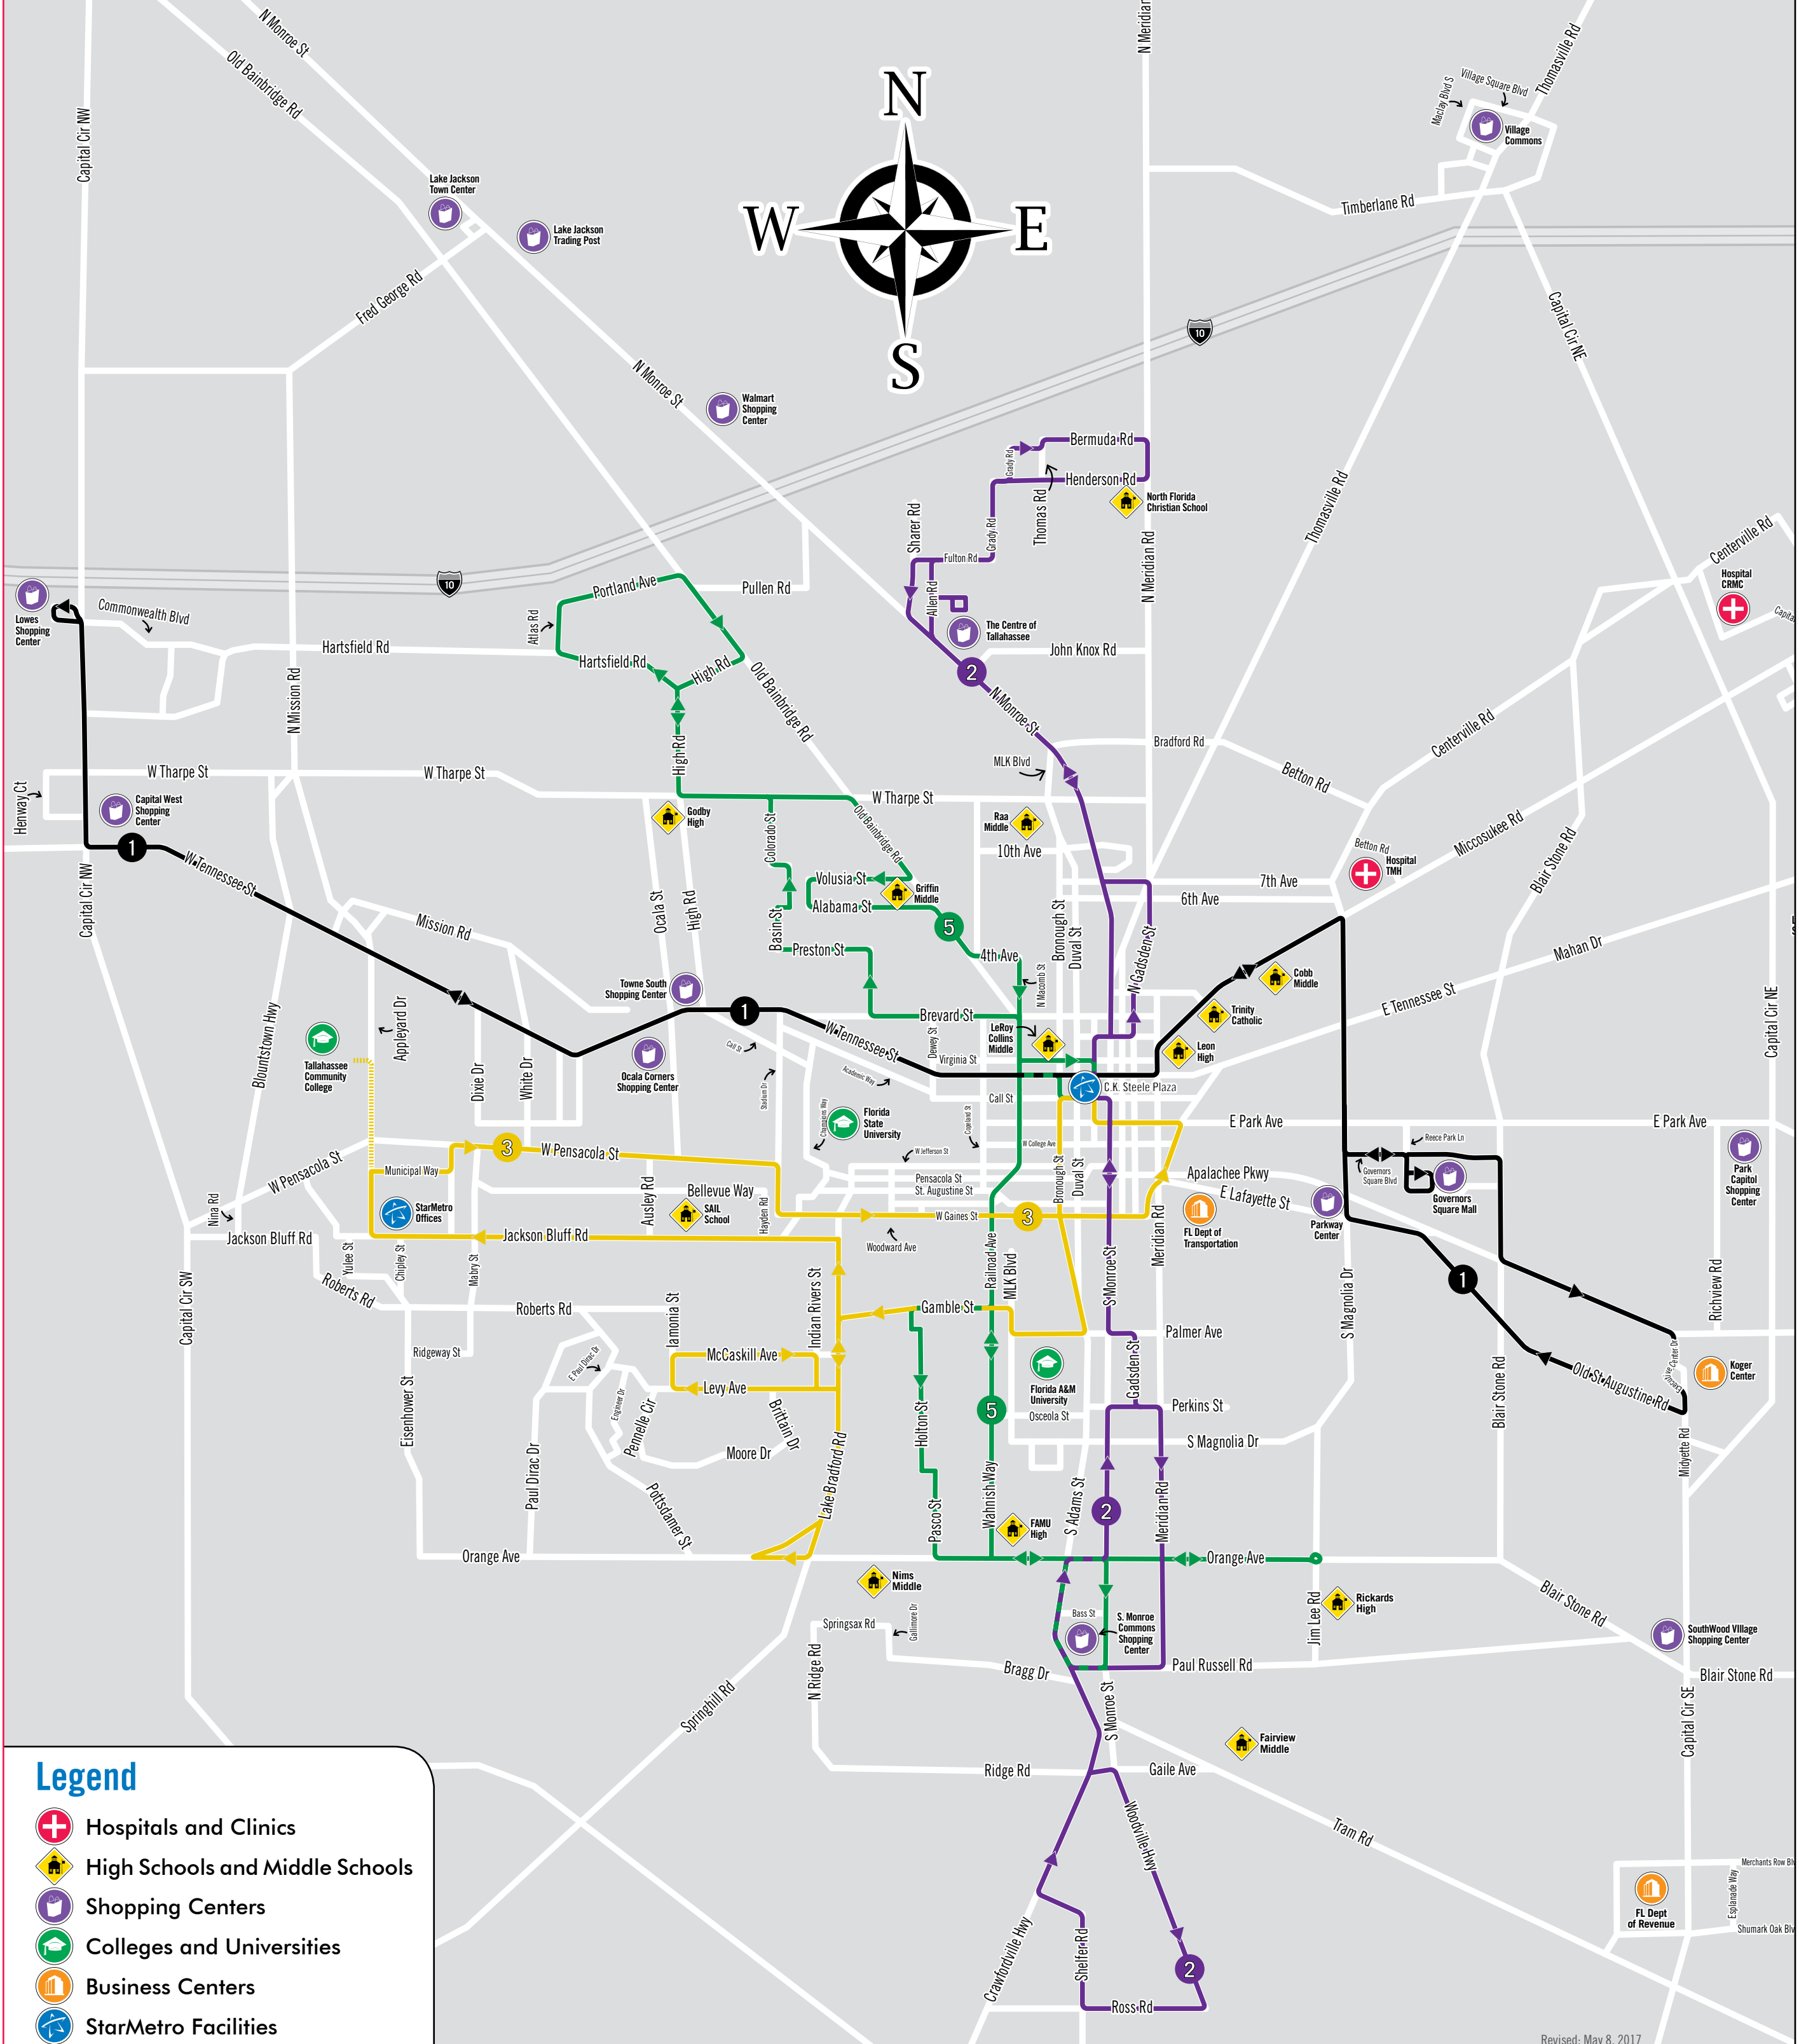

# Sunday & Night Routes

- 1** **Route 1**  
 Going East: GATE 20  
 Going West: GATE 15  
 Bus comes every: 60 min
- 2** **Route 2**  
 Going North: GATE 16  
 Going South: GATE 22  
 Bus comes every: 60 min
- 3** **Route 3**  
 Going West: GATE 21  
 Bus comes every: 60 min
- 5** **Route 5**  
 Going North: GATE 18  
 Going South: GATE 19  
 Bus comes every: 60 min

### C.K. Steele Plaza GATES Map

**Quick Reference Guide**  
 (For a larger map of all departing buses, please see the other side of this brochure)

### Legend

- Hospitals and Clinics
- High Schools and Middle Schools
- Shopping Centers
- Colleges and Universities
- Business Centers
- StarMetro Facilities