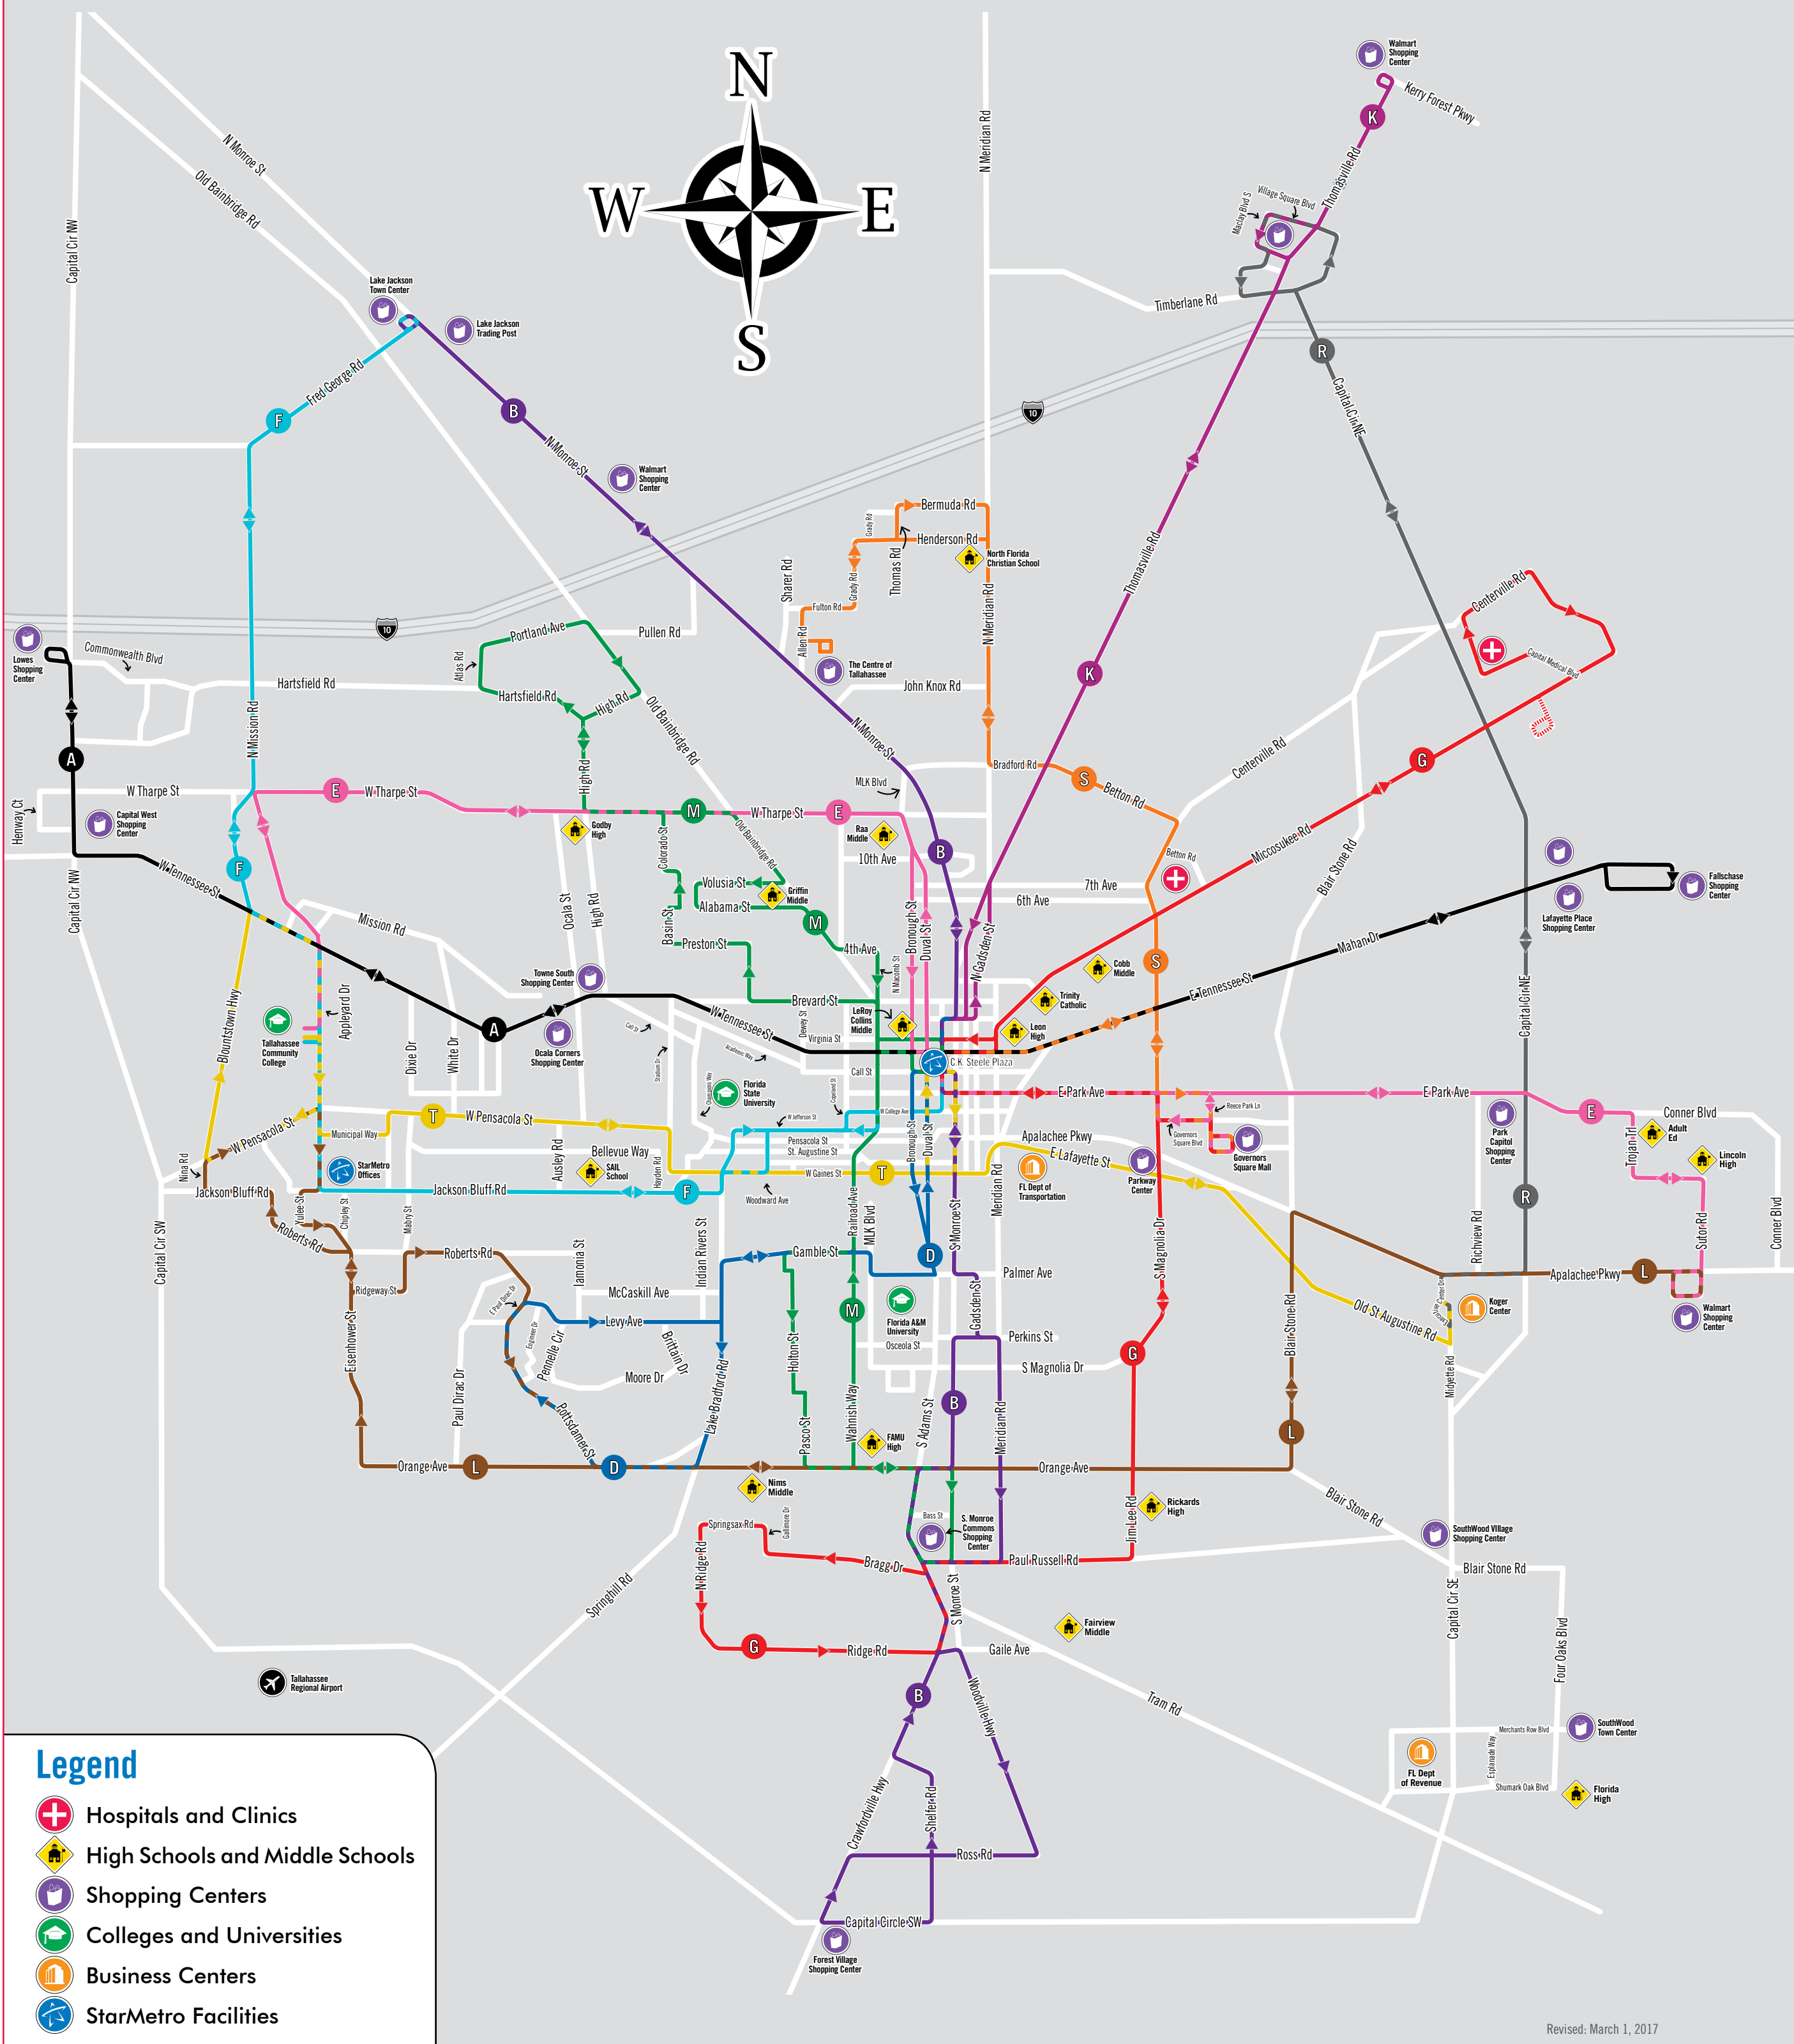

# Saturday Routes

- A Azalea**  
 ☺ Going East: GATE 20  
 ☺ Going West: GATE 15  
 Bus comes every: 60 min
- B Big Bend**  
 ☺ Going North: GATE 16  
 ☺ Going South: GATE 22  
 Bus comes every: 60 min
- D Dogwood**  
 ☺ Going South: GATE 14  
 Bus comes every: 60 min
- E Evergreen**  
 ☺ Going East: GATE 12  
 ☺ Going West: GATE 17  
 Bus comes every: 60 min
- F Forest**  
 ☺ Going North: GATE 21  
 Bus comes every: 60 min
- G Gulf**  
 ☺ Going North: GATE 8  
 ☺ Going South: GATE 18  
 Bus comes every: 60 min
- K Killearn**  
 ☺ Going North: GATE 19  
 Bus comes every: 60 min
- L Live Oak**  
 Bus comes every: 45 min
- M Moss**  
 ☺ Going North: GATE 13  
 ☺ Going South: GATE 11  
 Bus comes every: 60 min
- R Red Hills**  
 Bus comes every: 60 min
- S San Luis**  
 ☺ Going West: GATE 10  
 Bus comes every: 60 min
- T Tall Timbers**  
 ☺ Going East: GATE 9  
 ☺ Going West: GATE 7  
 Bus comes every: 60 min

## C.K. Steele Plaza GATES Map

**Quick Reference Guide**  
 (For a larger map of all departing buses, please see the other side of this brochure)

- ### Legend
- Hospitals and Clinics
  - High Schools and Middle Schools
  - Shopping Centers
  - Colleges and Universities
  - Business Centers
  - StarMetro Facilities

## Local Advertisements

Find Your Bus on the map today by downloading the latest apps for your smartphone!

[Talgov.com/FindMyBus](http://Talgov.com/FindMyBus)

Save Some Time, Save Some Money. ONLINE TRIP PLANNING & PURCHASING

Always Have a Ride Home

If you currently carpool, vanpool, ride the bus, bike or walk to work at least three days per week, you qualify for Commuter Services' free **Emergency Ride Home Program**. This program provides a free taxi ride home when emergencies arise and still allows you to save money by using a commute option.