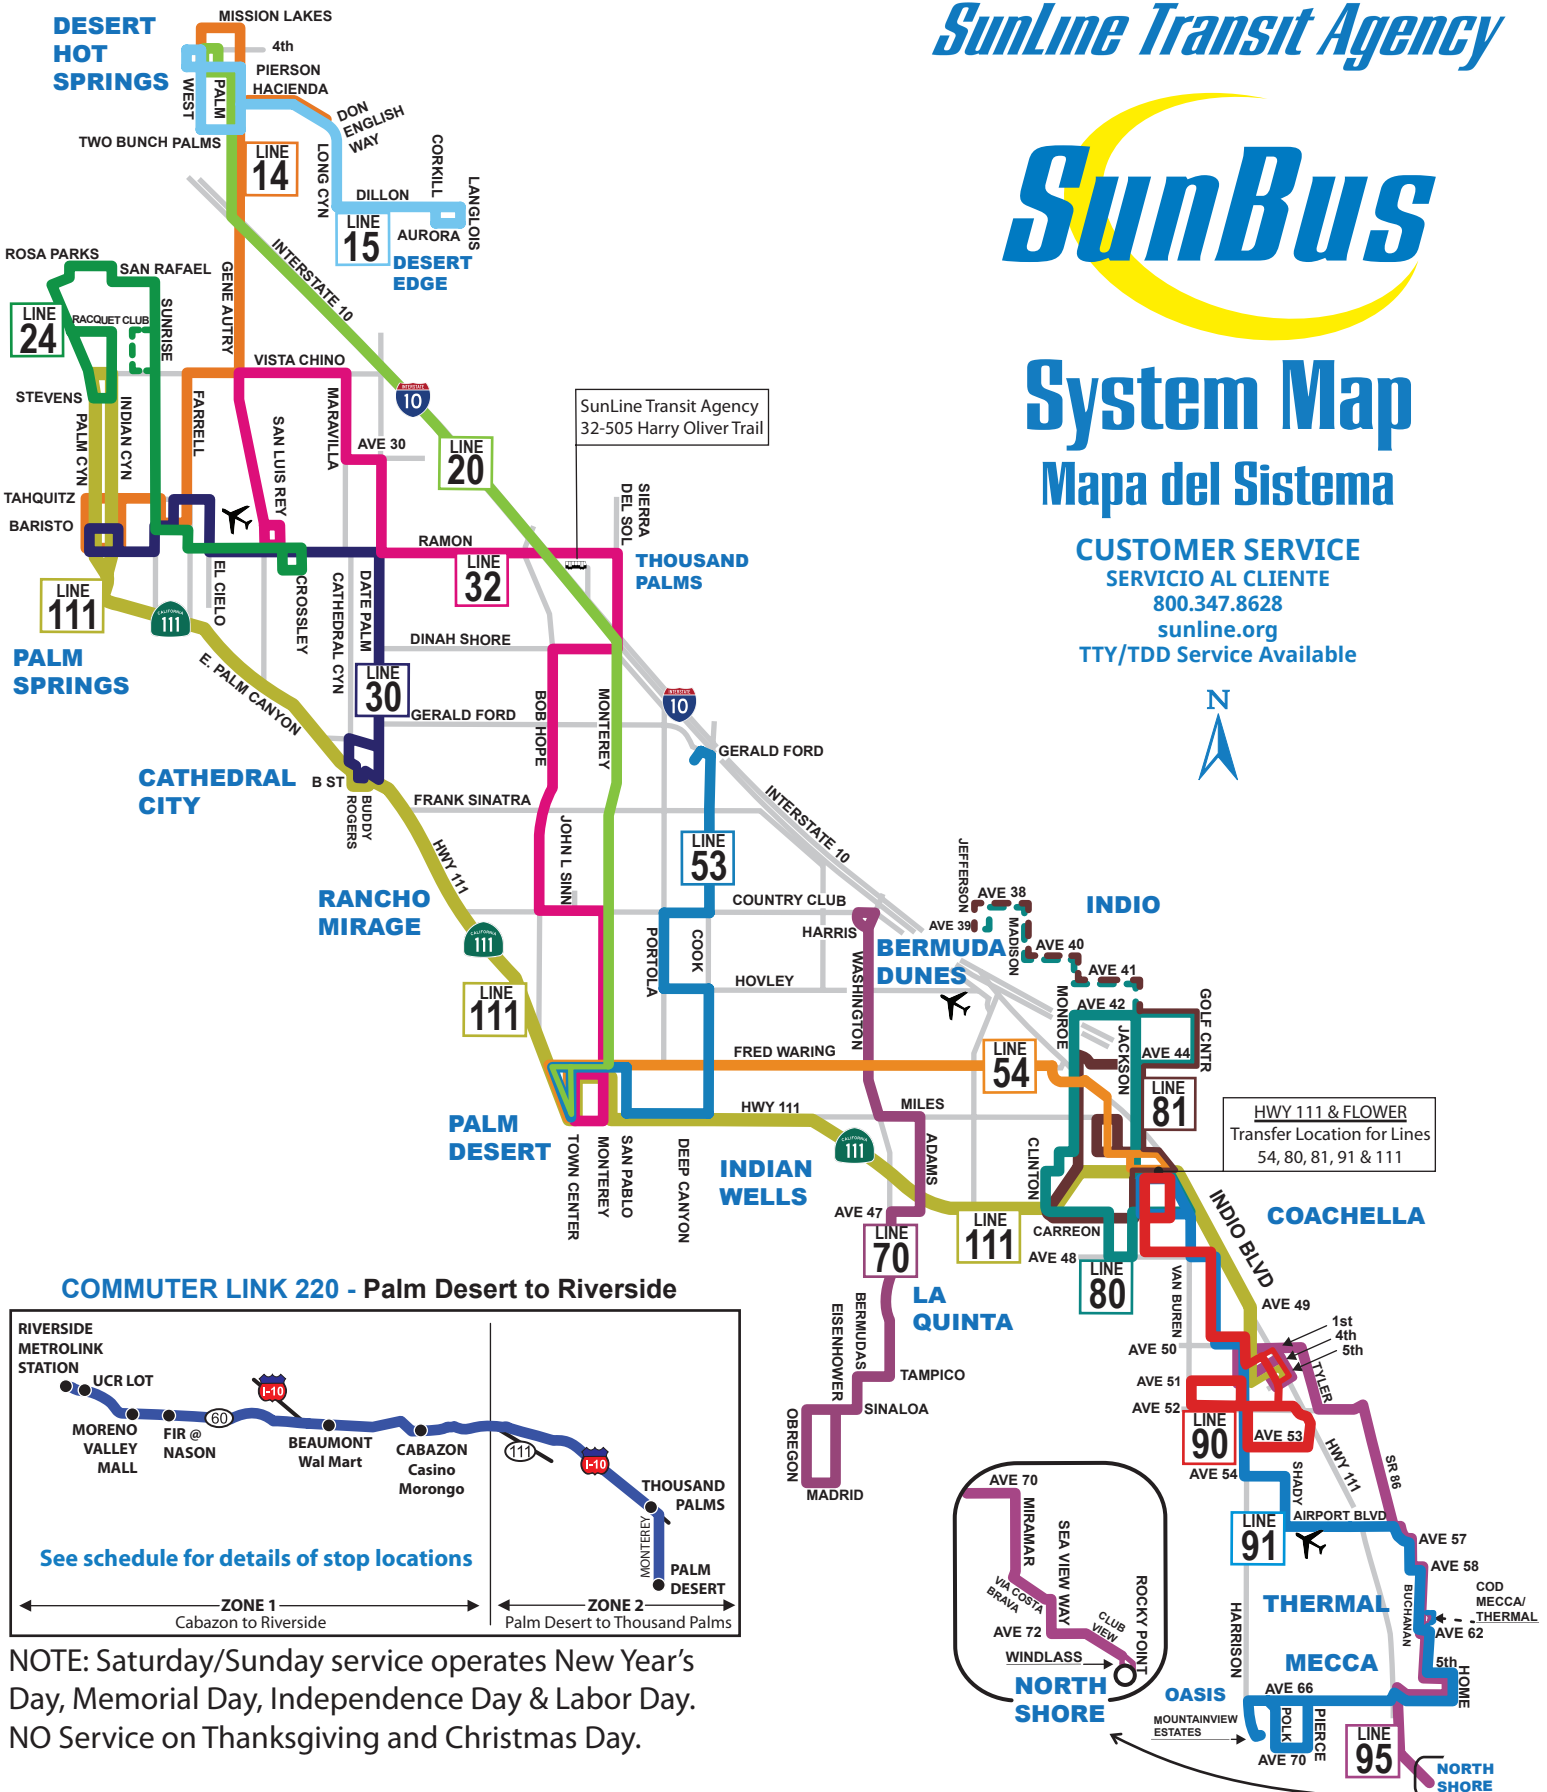

# System Map Mapa del Sistema

**CUSTOMER SERVICE  
SERVICIO AL CLIENTE**  
800.347.8628  
sunline.org  
TTY/TDD Service Available

HWY 111 & FLOWER  
Transfer Location for Lines  
54, 80, 81, 91 & 111

### COMMUTER LINK 220 - Palm Desert to Riverside

NOTE: Saturday/Sunday service operates New Year's Day, Memorial Day, Independence Day & Labor Day.  
NO Service on Thanksgiving and Christmas Day.

Effective March 5, 2017