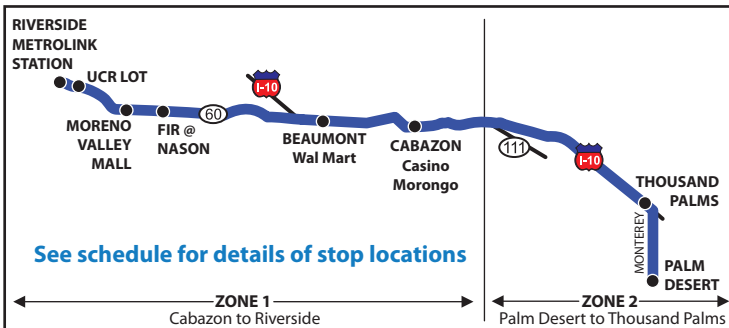

# System Map Mapa del Sistema

**CUSTOMER SERVICE  
SERVICIO AL CLIENTE**  
800.347.8628  
sunline.org  
TTY/TDD Service Available

HWY 111 & FLOWER  
Transfer Location for Lines  
54, 80, 81, 91 & 111

### COMMUTER LINK 220 - Palm Desert to Riverside

NOTE: Saturday/Sunday service operates New Year's Day, Memorial Day, Independence Day & Labor Day.  
NO Service on Thanksgiving and Christmas Day.

Effective March 5, 2017