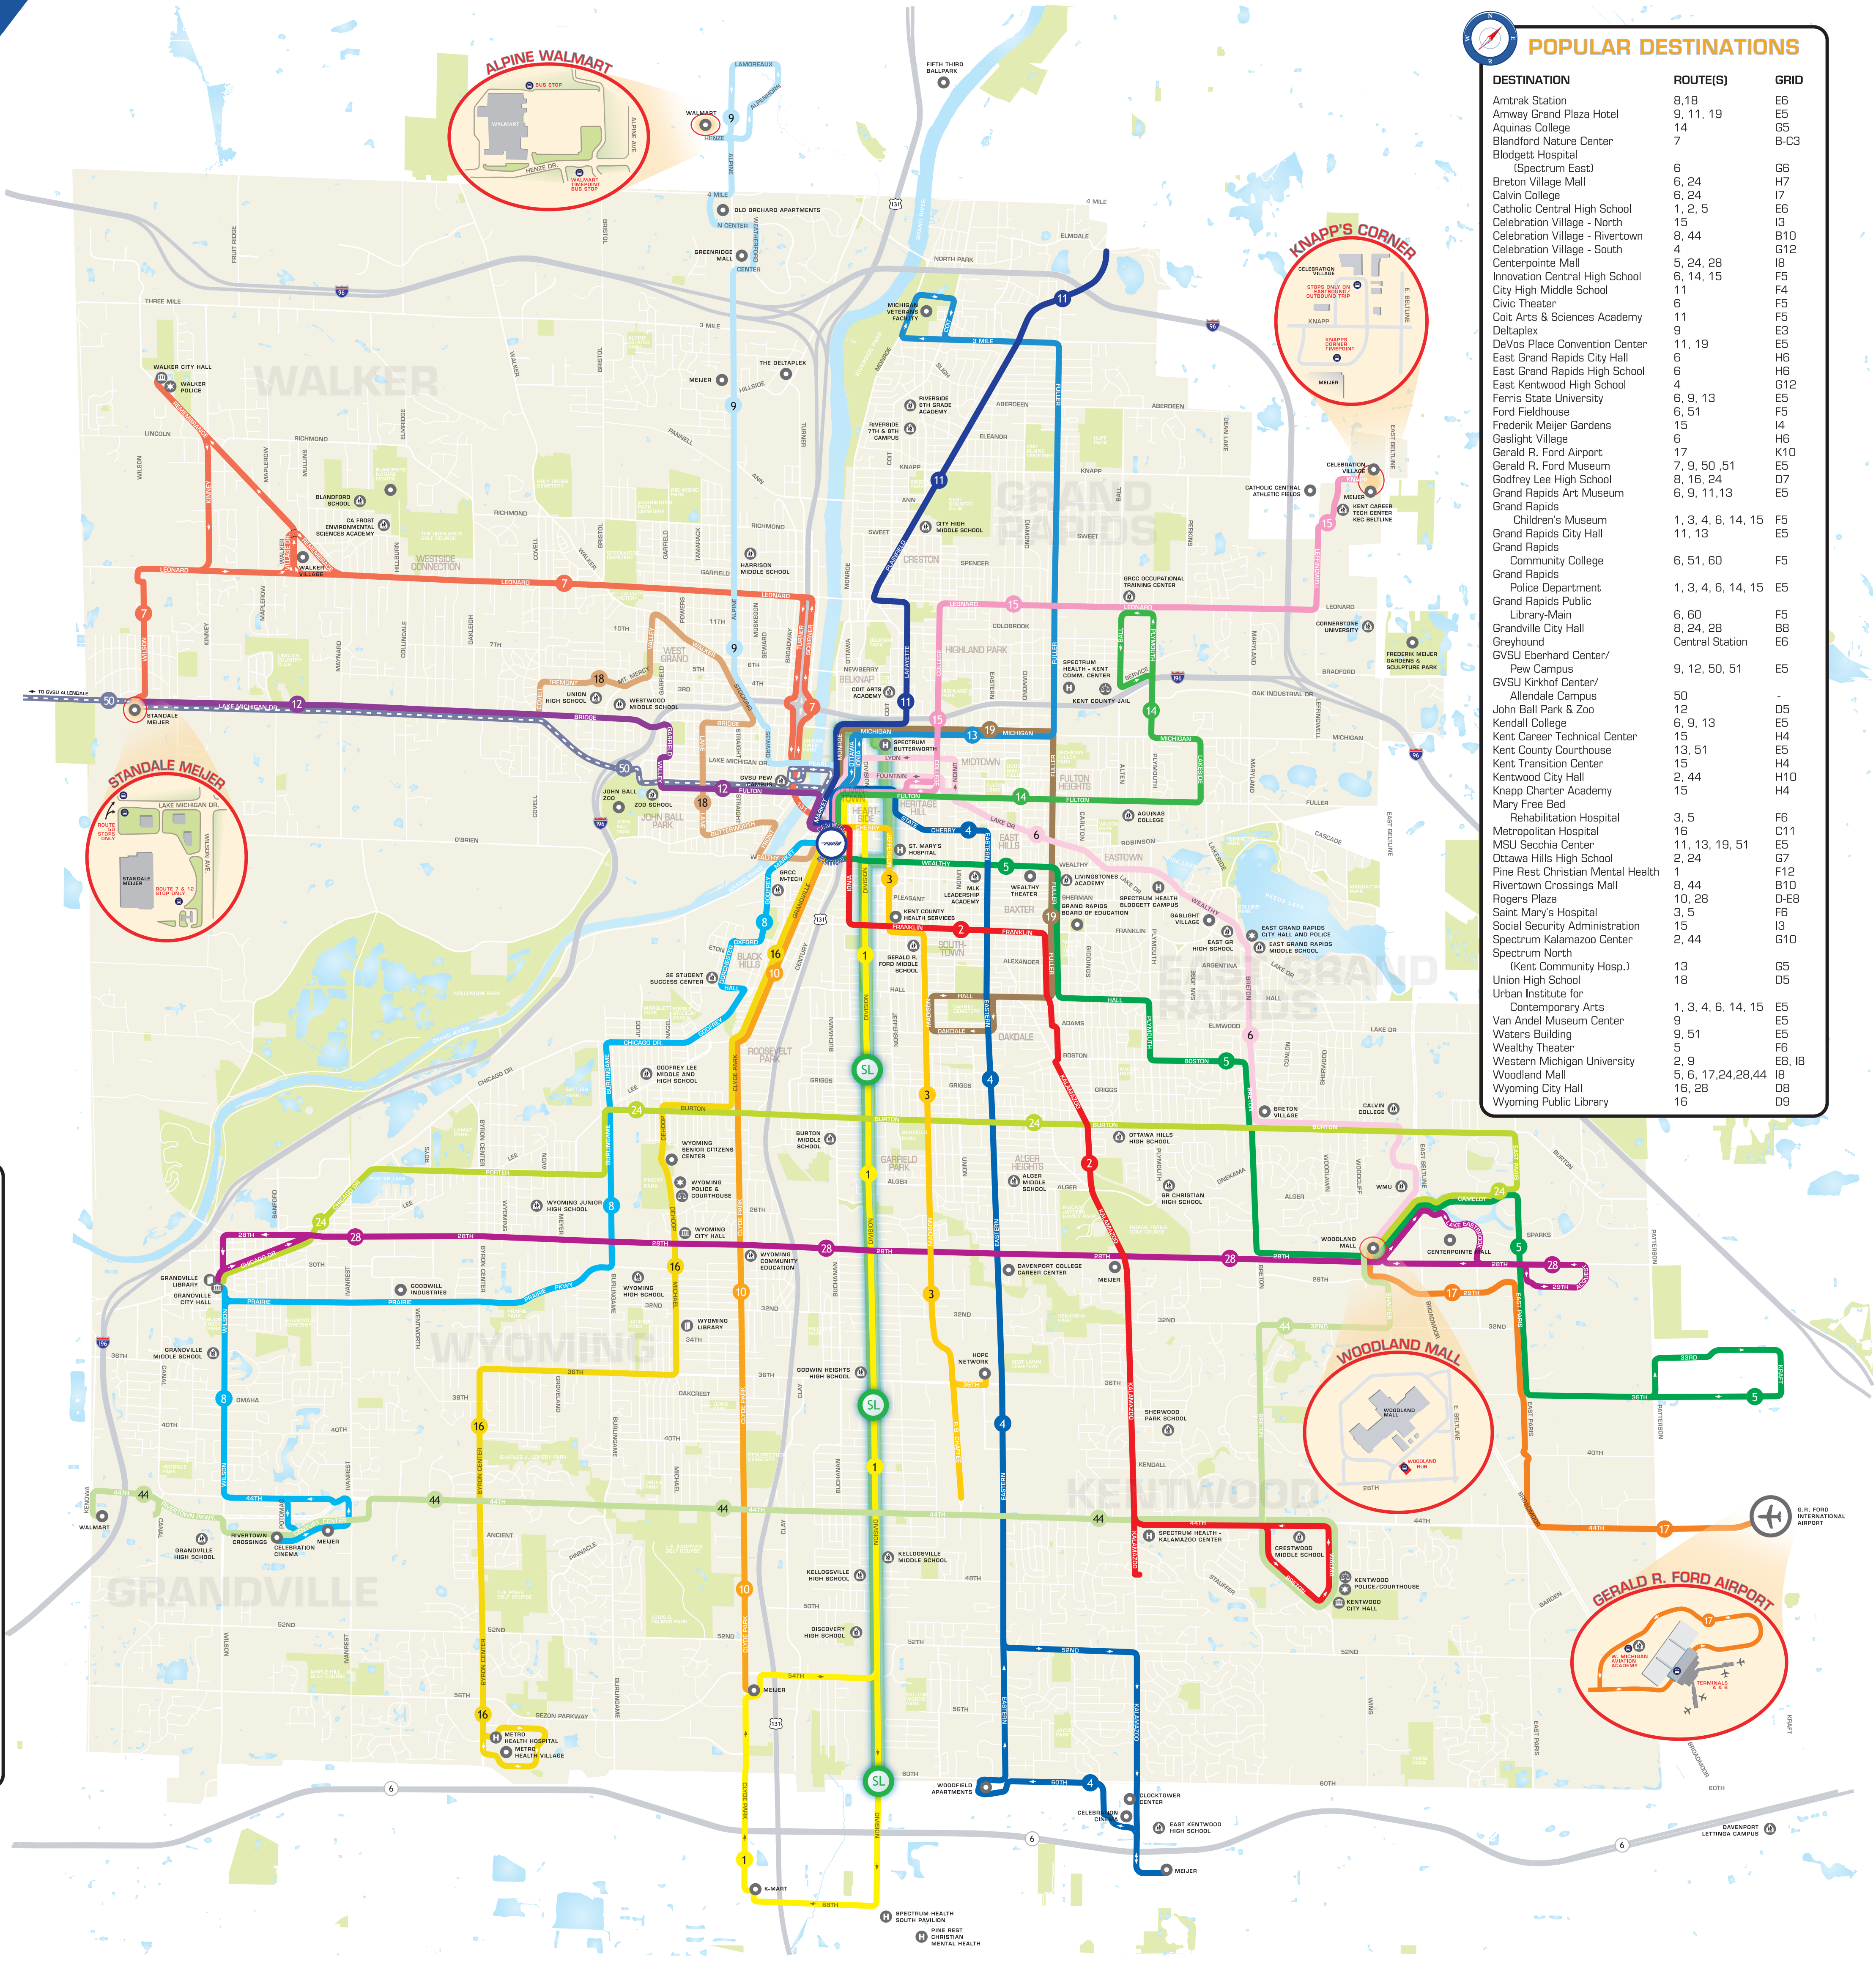

PLEASE SEE SCHEDULE FOR SPECIFIC ROUTE & FREQUENCY DETAILS

LEGEND

- **1** WEEKDAYS
  15-MINUTE SERVICE FROM CENTRAL STATION TO 36TH ST. BETWEEN 6AM AND 6PM
  WEEKDAY EVENINGS & SUNDAYS
  TWO WAY SERVICE ON 54TH ST. NO SERVICE SOUTH OF 54TH ST.
- **2** WEEKDAYS
  15-MINUTE SERVICE FROM CENTRAL STATION TO 28TH ST. BETWEEN 6:15AM - 8:45AM & 3:45PM - 6:30PM
- **4** WEEKDAYS
  15-MINUTE SERVICE FROM CENTRAL STATION TO 28TH ST. BETWEEN 6:15AM - 8:45AM & 3:45PM - 6:15PM
  WEEKDAY EVENINGS, SATURDAYS & SUNDAYS
  NO SERVICE SOUTH OF EASTPORT DR. TO GAINES TWP. MEIJER
- **5** WEEKDAYS
  15-MINUTE SERVICE FROM CENTRAL STATION TO BRETON VILLAGE MALL BETWEEN 6:15AM - 8:45AM & 3:45PM - 6:15PM
  NO SERVICE SOUTH OF WOODLAND MALL BETWEEN 8:30AM - 3:15PM & 7PM - 11:15PM
- **8** WEEKDAYS
  15-MINUTE SERVICE FROM CENTRAL STATION TO GOODWILL BETWEEN 6:15AM - 8:45AM & 3:45PM - 6:15PM
- **9** WEEKDAYS
  15-MINUTE SERVICE FROM CENTRAL STATION TO GREENRIDGE MALL FROM 6:15AM - 8:45AM & 3:45PM - 6:15PM
  WEEKDAY EVENINGS, SATURDAYS & SUNDAYS
  NO SERVICE NORTH OF WALMART
- **19** WEEKDAYS
  SERVICE ONLY BETWEEN 6AM - 9AM & 4PM - 6:30PM

○ POINT OF INTEREST   📖 LIBRARY   🚗 LOCAL ROUTE
🏥 HOSPITAL   ⚖️ COURT   🚗 EXPRESS ROUTE
🚓 POLICE   🏛️ CITY HALL
🎓 SCHOOL

0 1/2 1 2 MILES

BUS ROUTES

POPULAR DESTINATIONS

DESTINATION	ROUTE(S)	GRID
Amtrak Station	8, 18	E6
Amway Grand Plaza Hotel	9, 11, 19	E5
Aquinas College	14	G5
Blandford Nature Center	7	B-C3
Budget Hospital		G6
(Spectrum East)	6	G6
Bretton Village Mall	6, 24	H7
Calvin College	6, 24	H7
Catholic Central High School	1, 2, 5	E6
Celebration Village - North	15	I3
Celebration Village - Rivertown	8, 44	B10
Celebration Village - South	4	G12
Centerpointe Mall	5, 24, 28	I8
Innovation Central High School	6, 14, 15	F5
City High Middle School	11	F4
Civic Theater	6	F5
Coit Arts & Sciences Academy	11	F5
Deltaplex	9	E3
DeVos Place Convention Center	11, 19	E5
East Grand Rapids City Hall	6	H6
East Grand Rapids High School	6	H6
East Kentwood High School	4	G12
Ferris State University	6, 9, 13	E5
Ford Fieldhouse	6, 51	F5
Frederik Meijer Gardens	15	I4
Gaelsville Village	6	H6
Gerald R. Ford Airport	17	K10
Gerald R. Ford Museum	7, 9, 50, 51	E5
Godfrey Lee High School	8, 16, 24	D7
Grand Rapids Art Museum	6, 9, 11, 13	E5
Grand Rapids		
Children's Museum	1, 3, 4, 6, 14, 15	F5
Grand Rapids City Hall	11, 13	E5
Grand Rapids		
Community College	6, 51, 60	F5
Grand Rapids		
Police Department	1, 3, 4, 6, 14, 15	E5
Grand Rapids Public Library - Main	6, 60	F5
Grandville City Hall	8, 24, 28	B8
Greyhound		E6
GVSU Eberhard Center/		
Paw Campus	9, 12, 50, 51	E5
GVSU Kirkhof Center/		
Allendale Campus	50	-
John Ball Park & Zoo	12	D5
Kendall College	6, 9, 13	E5
Kent Career Technical Center	15	H4
Kent County Courthouse	13, 51	E5
Kent Transition Center	15	H4
Kentwood City Hall	2, 44	H10
Knapp Charter Academy	15	H4
Mary Free Bed		
Rehabilitation Hospital	3, 5	F6
Metropolitan Hospital	16	C11
MSU Secchia Center	11, 13, 19, 51	E5
Ottawa Hills High School	2, 24	G7
Pine Rest Christian Mental Health	1	F12
Rivertown Crossings Mall	8, 44	B10
Rogers Plaza	10, 28	D-E8
Saint Mary's Hospital	3, 5	F6
Social Security Administration	15	I3
Spectrum Kalamazoo Center	2, 44	G10
Spectrum North		
(Kent Community Hosp.)	13	G5
Union High School	18	D5
Urban Institute for		
Contemporary Arts	1, 3, 4, 6, 14, 15	E5
Van Andel Museum Center	9	E5
Waters Building	9, 51	E5
Wealthy Theater	5	F6
Western Michigan University	2, 9	E8, I8
Woodland Mall	5, 6, 17, 24, 28, 44	I8
Wyoming City Hall	16, 28	D8
Wyoming Public Library	16	D9