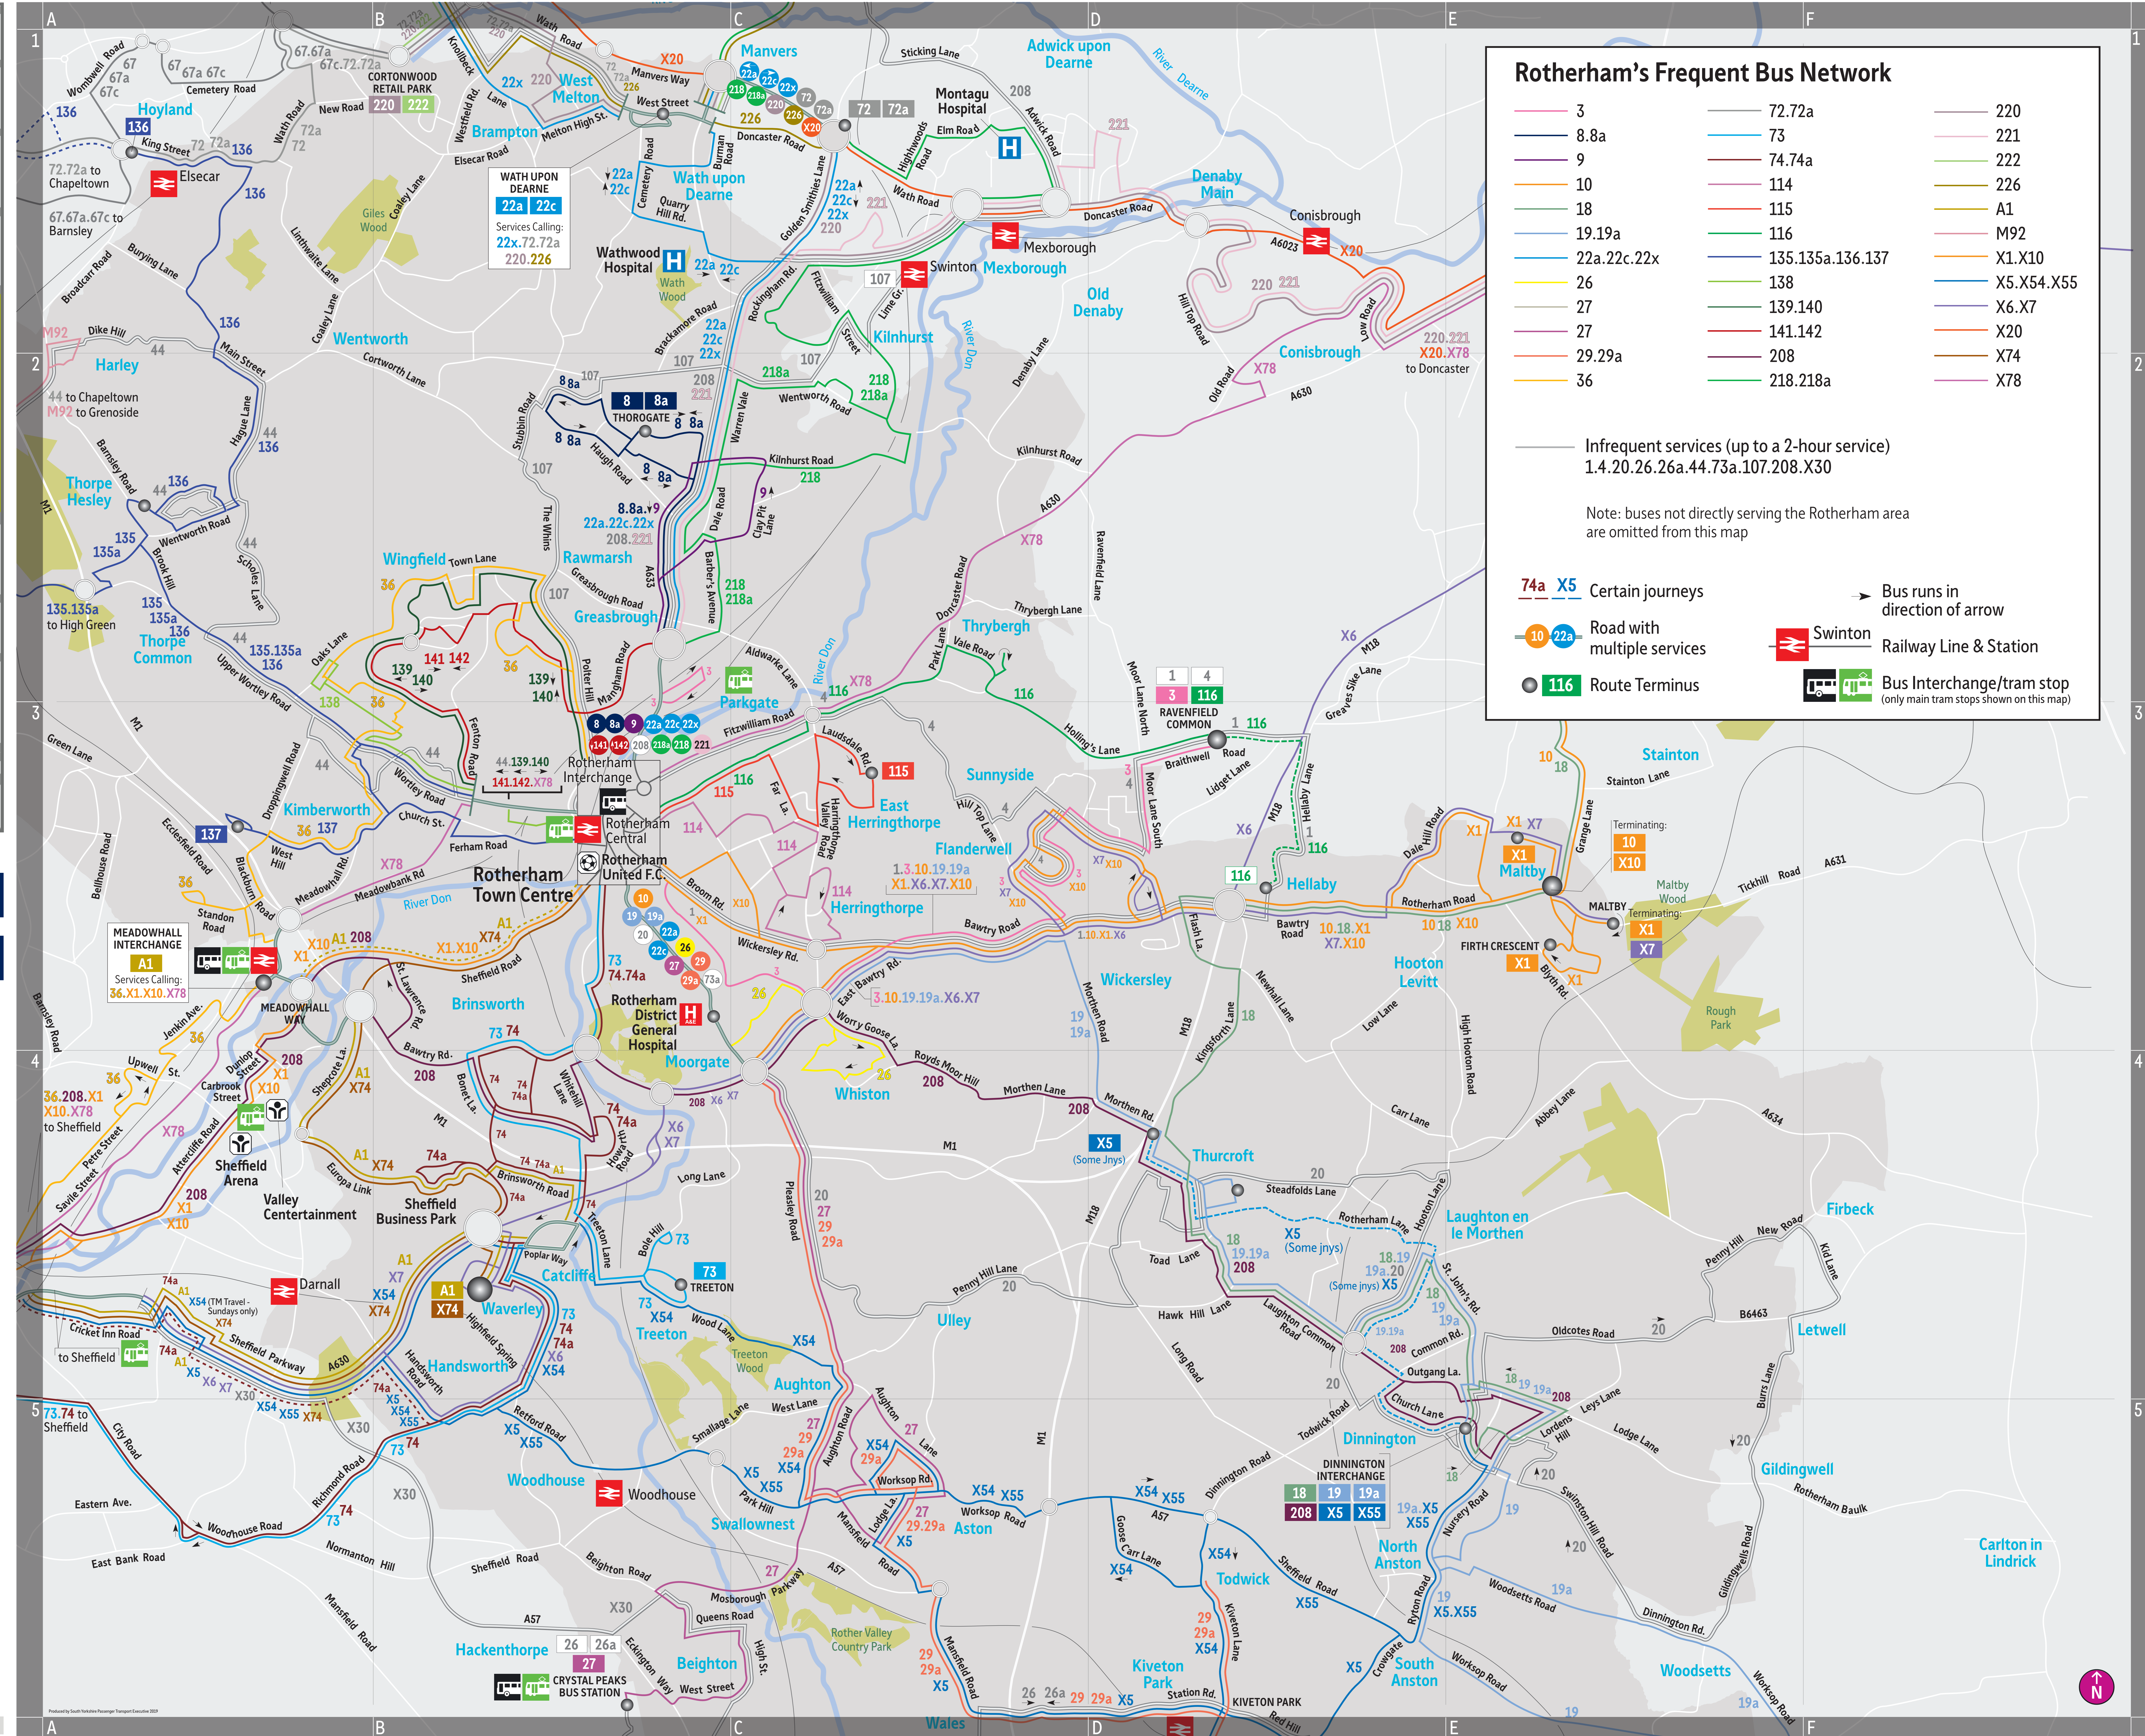

Map of the public transport network in Rotherham and the surrounding area

Service	Towards	Town Centre Stops	Service	Towards	Town Centre Stops
1	Ravenfield Common	A C D O U	115	East Herringthorpe	A D
3	Ravenfield Common	A C D O U	116	Ravenfield Common	A C D O U
8/8a	Rawmarsh	A	135	High Green/Sheffield Centre	A C D O U
9	Rawmarsh	A	135a	Chapelton/Sheffield Centre	A C D O U
10	Doncaster Centre	A B C D E F G H I J K L M N O P Q R S T U V W X Y Z	136	Hayland	A C D O U
19	Thurnsford/Workop	A B C D E F G H I J K L M N O P Q R S T U V W X Y Z	137	Blackburn	A C D O U
19a	Workop	A B C D E F G H I J K L M N O P Q R S T U V W X Y Z	138	Kimberworth Park	A C D O U
20	Dinnington	A B C D E F G H I J K L M N O P Q R S T U V W X Y Z	139	Greasbrough	A C D O U
22a	Wath upon Dearne	A B C D E F G H I J K L M N O P Q R S T U V W X Y Z	140	Kimberworth Park	A C D O U
22c	Wath upon Dearne	A B C D E F G H I J K L M N O P Q R S T U V W X Y Z	141	Wingfield	A C D O U
22x	Barnsley Centre	A B C D E F G H I J K L M N O P Q R S T U V W X Y Z	142	Wingfield	A C D O U
26	Whiston	A B C D E F G H I J K L M N O P Q R S T U V W X Y Z	208	Grimethorpe	A C D O U
27	Crystal Peaks	A B C D E F G H I J K L M N O P Q R S T U V W X Y Z	218/218a	Barnsley Centre	A C D O U
29/29a	Loughton Common	A B C D E F G H I J K L M N O P Q R S T U V W X Y Z	221	Doncaster Centre	A C D O U
36	Hartill	A B C D E F G H I J K L M N O P Q R S T U V W X Y Z	A1	Waverley	A C D O U
44	Meadowhall/Sheffield Centre	A B C D E F G H I J K L M N O P Q R S T U V W X Y Z	Tram Train	Sheffield Centre	A C D O U
73	Chapelton	A B C D E F G H I J K L M N O P Q R S T U V W X Y Z	X1/X10	Sheffield Centre	A C D O U
73a	Treeton	A B C D E F G H I J K L M N O P Q R S T U V W X Y Z	X74	Sheffield Centre	A C D O U
74/74a	Sheffield Centre	A B C D E F G H I J K L M N O P Q R S T U V W X Y Z	X78	Doncaster Centre	A C D O U
107	Swinton	A B C D E F G H I J K L M N O P Q R S T U V W X Y Z		Meadowhall/Sheffield Centre	A C D O U
114	Herringthorpe	A B C D E F G H I J K L M N O P Q R S T U V W X Y Z