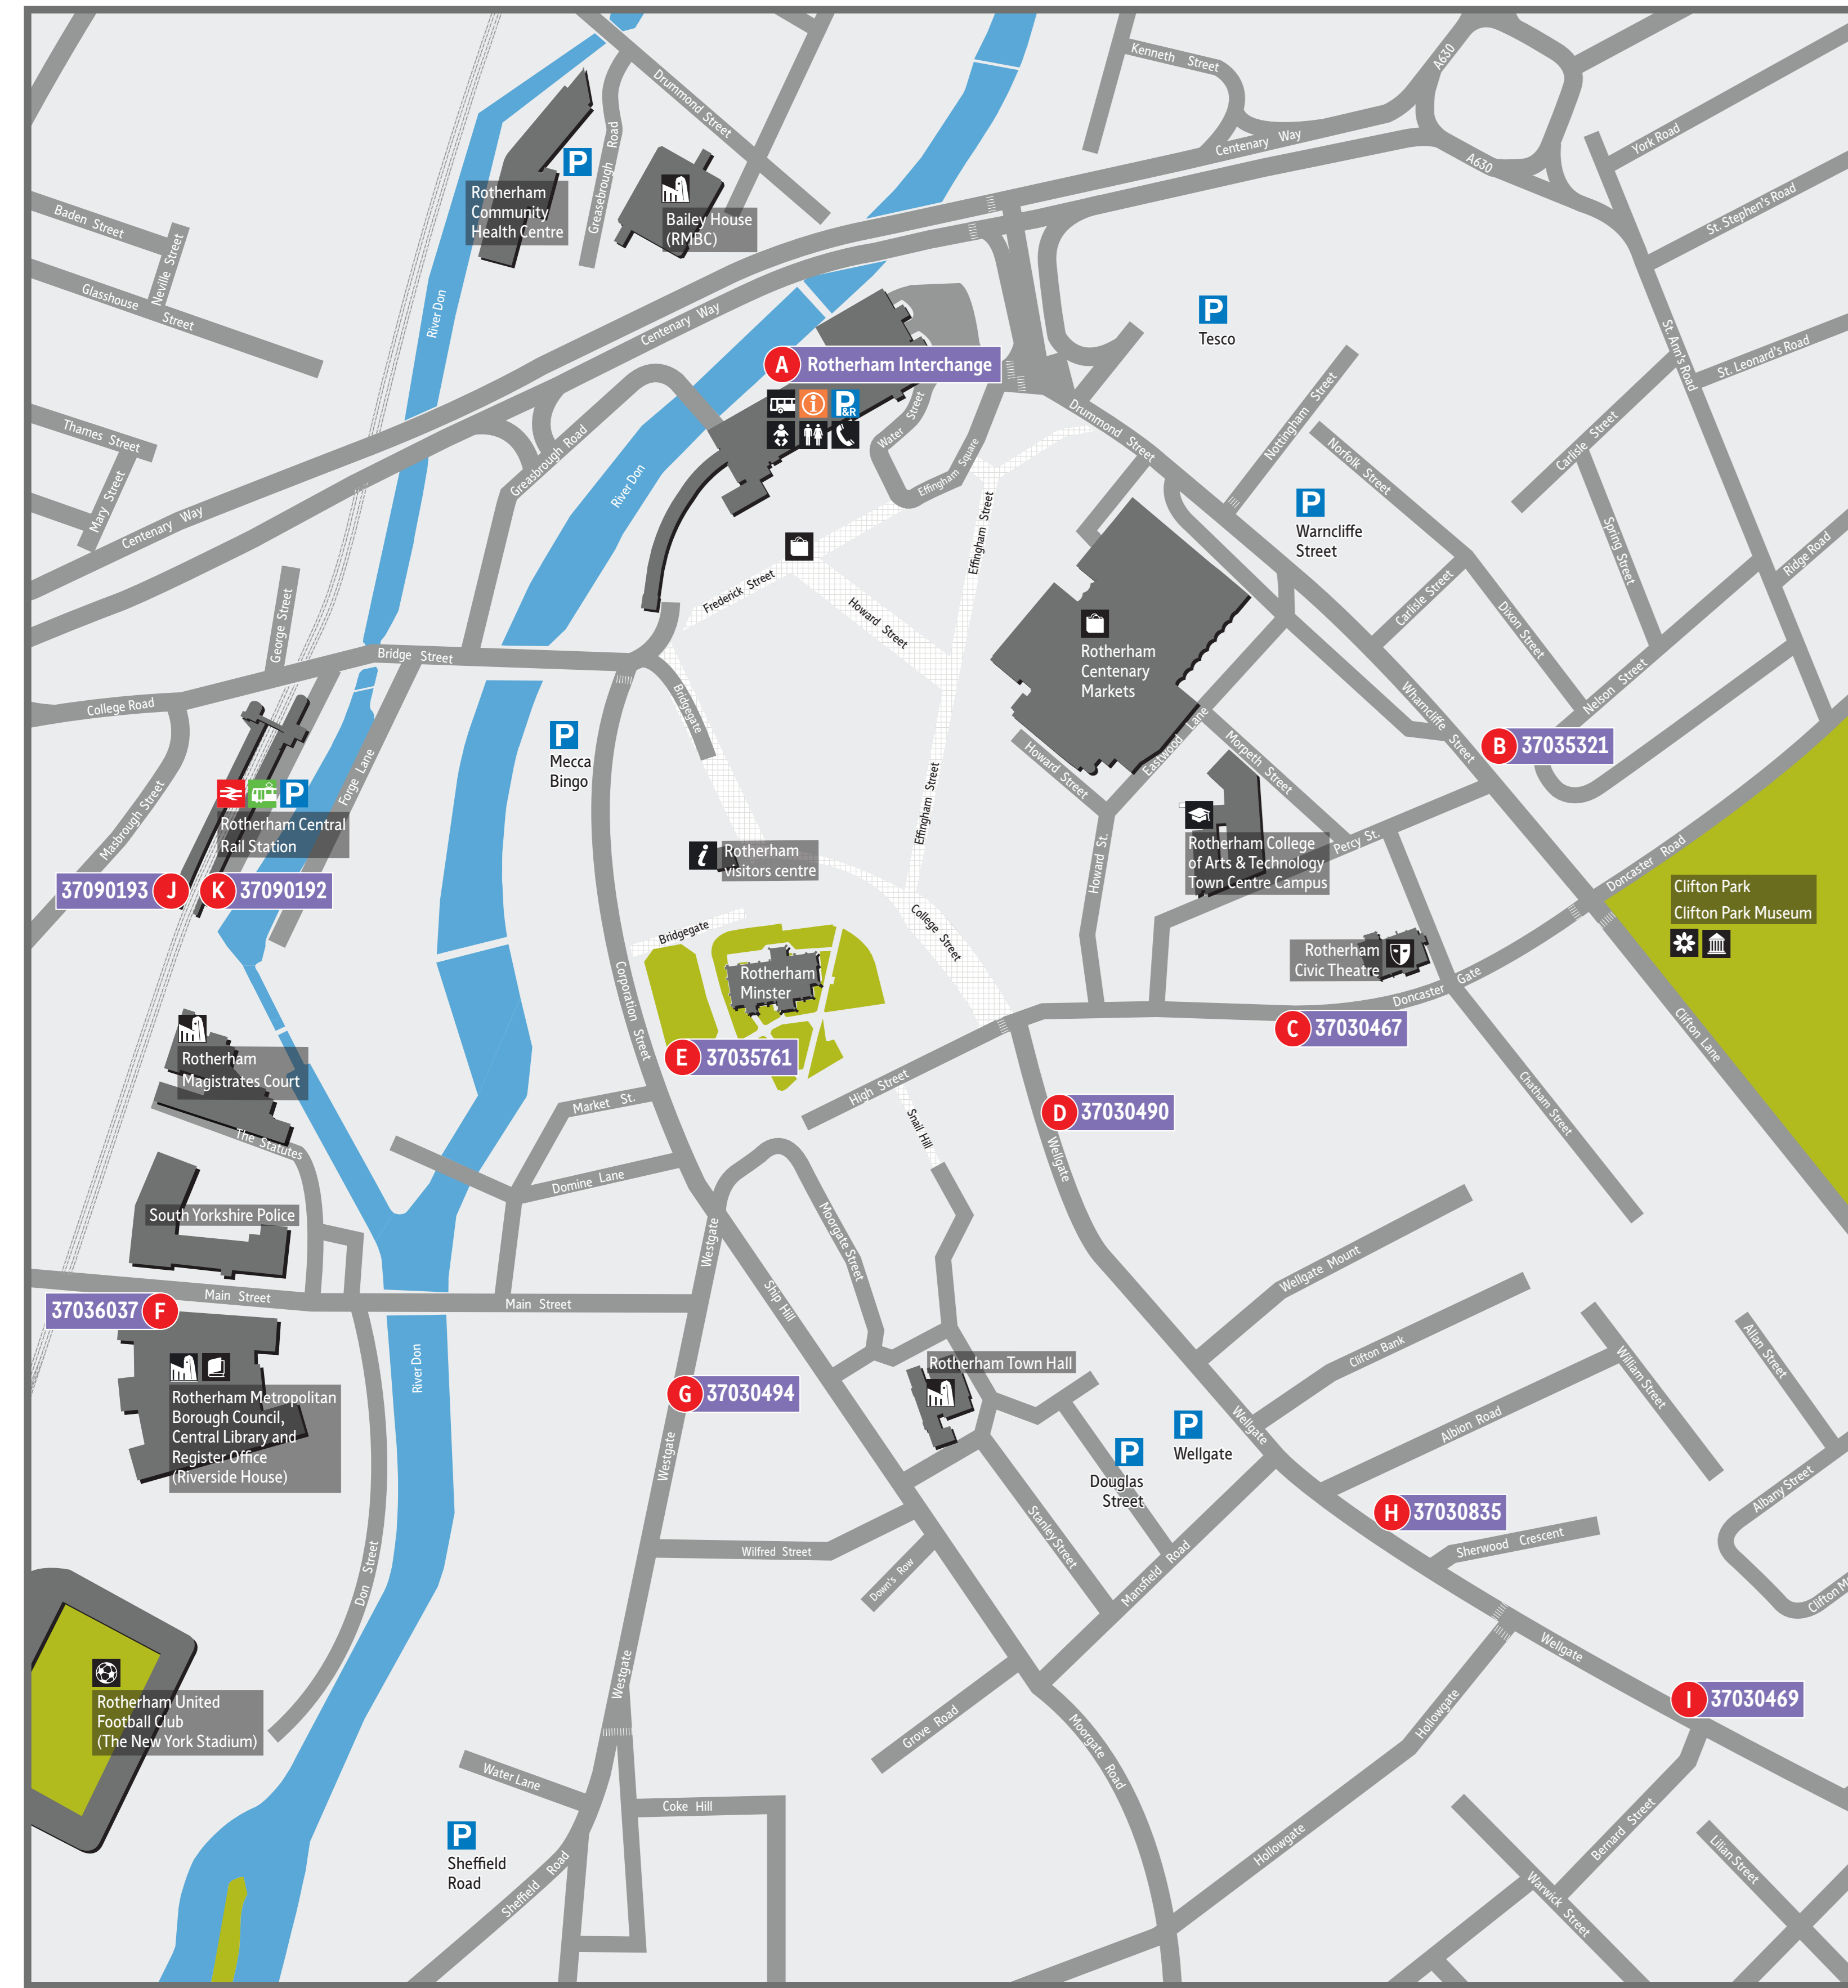

Rotherham town centre map