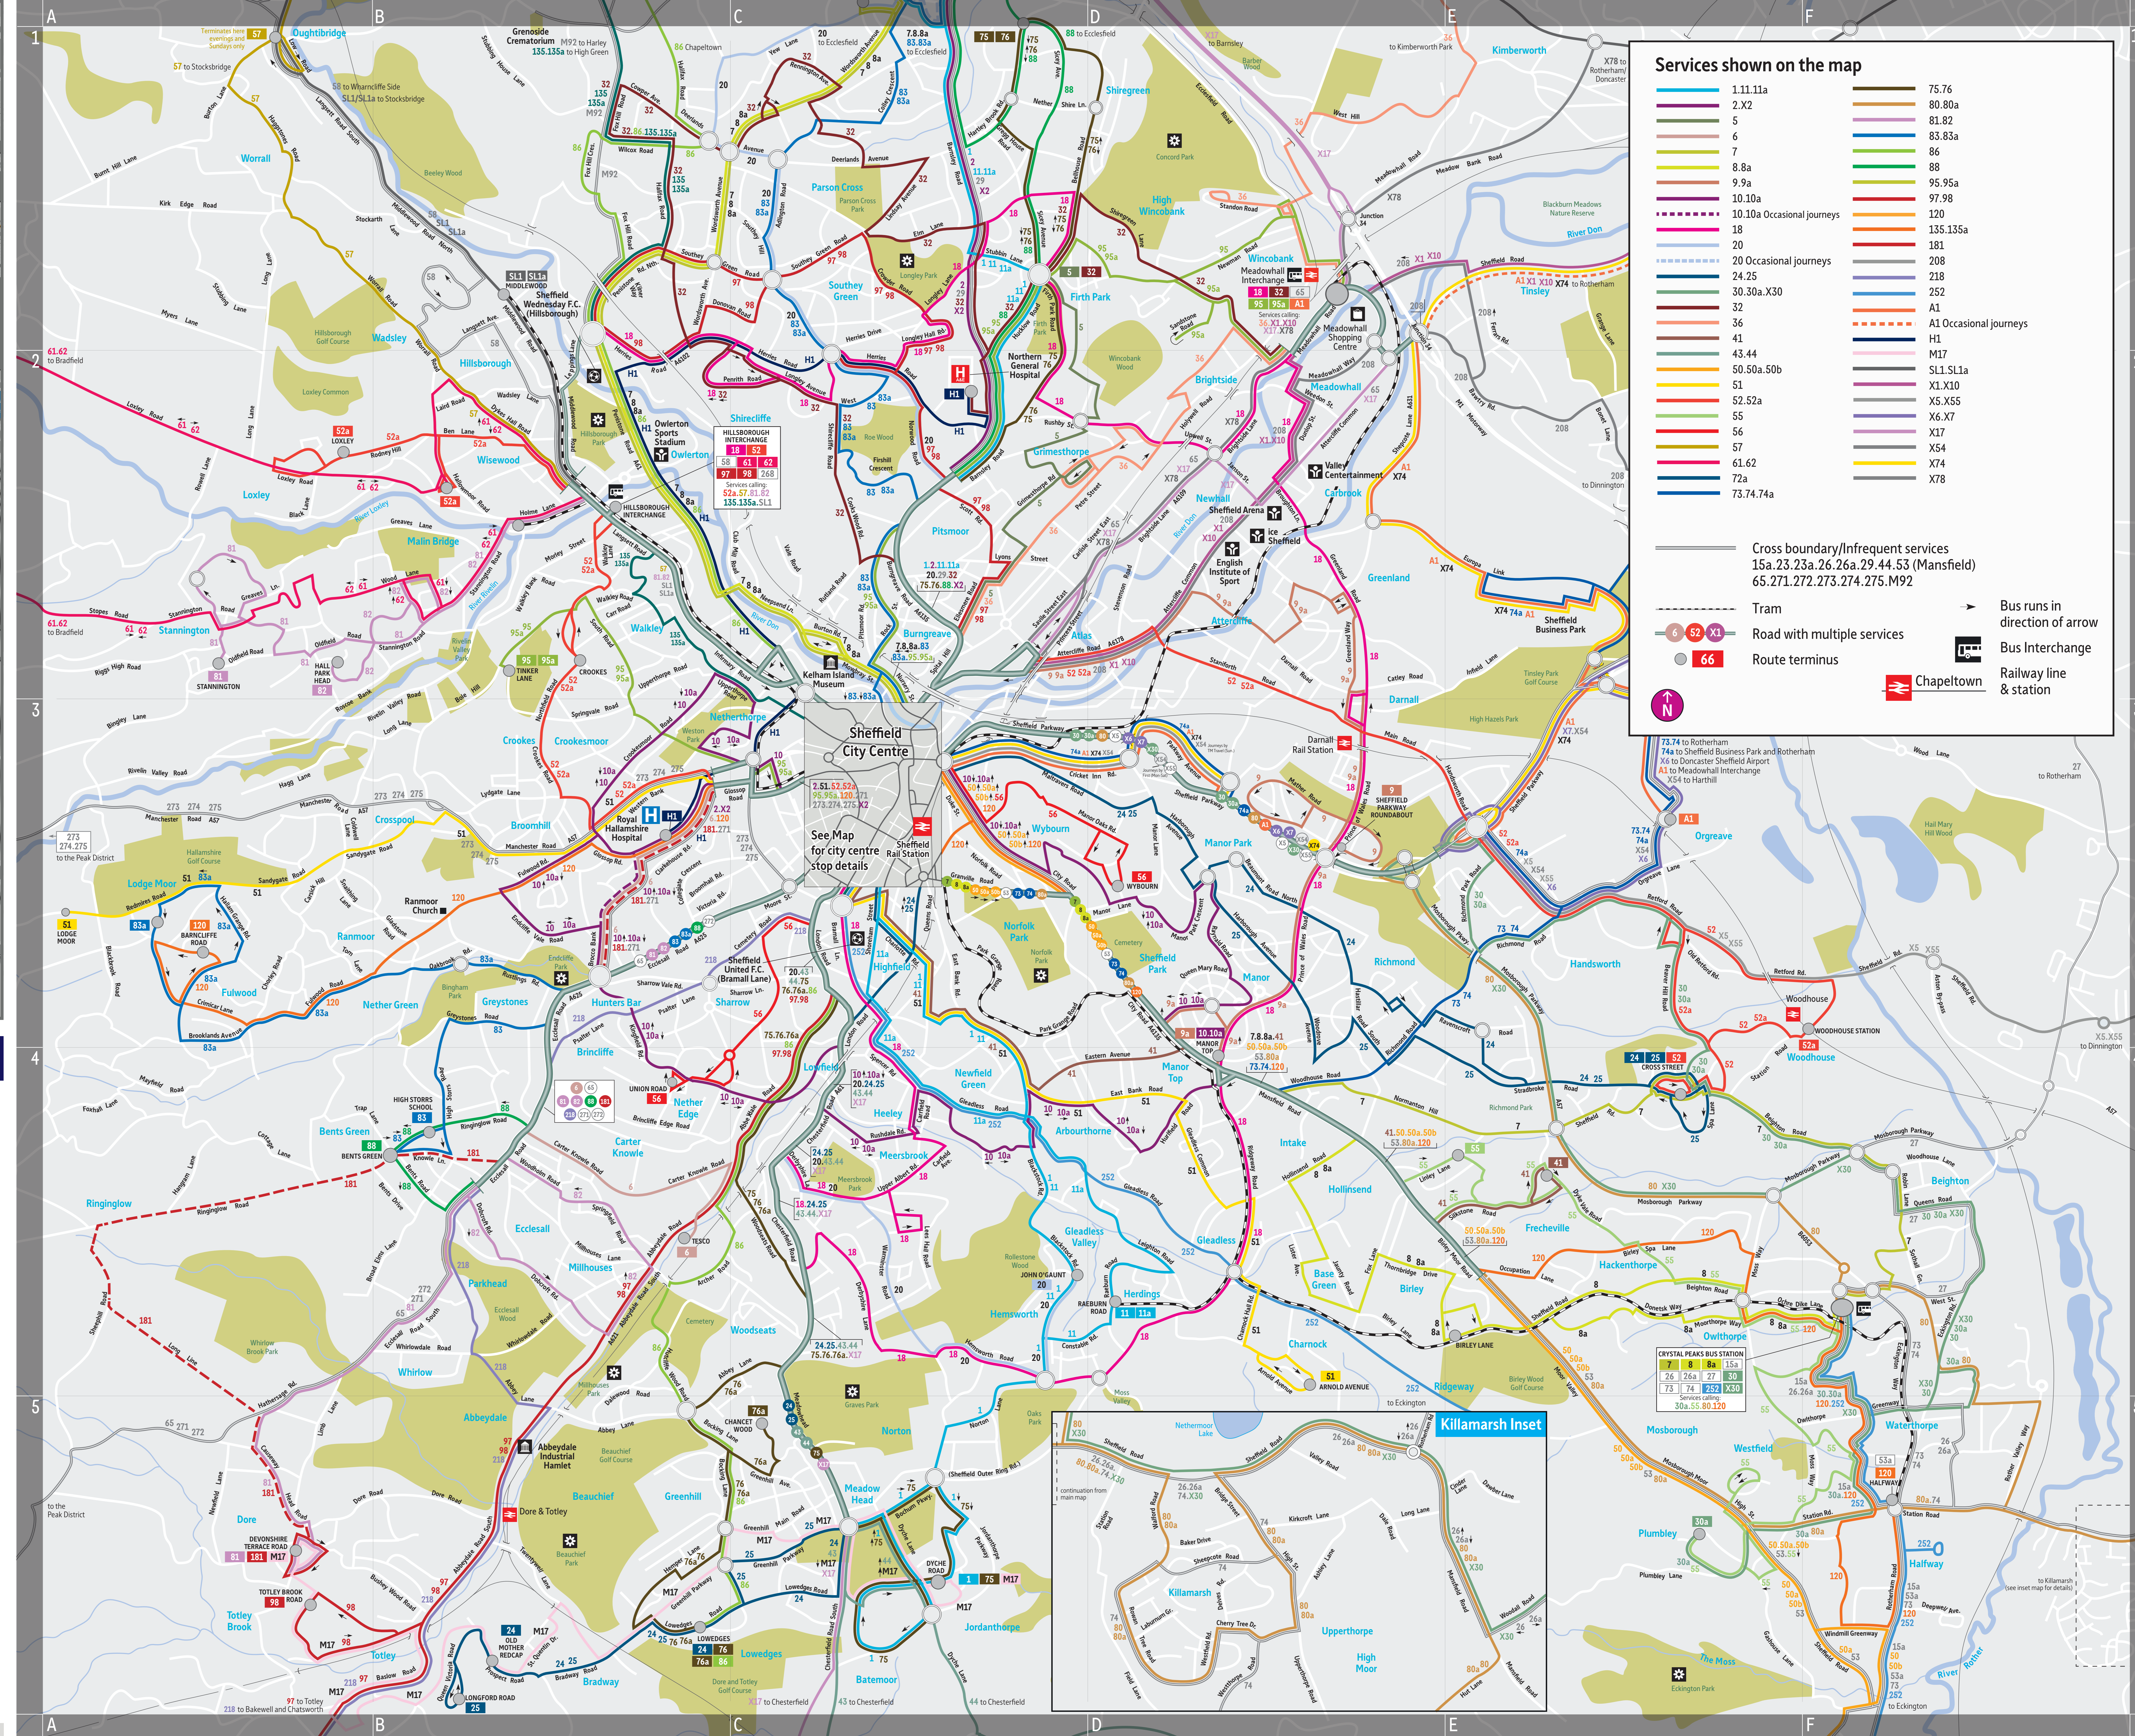

Map of the public transport network in Sheffield and the surrounding area