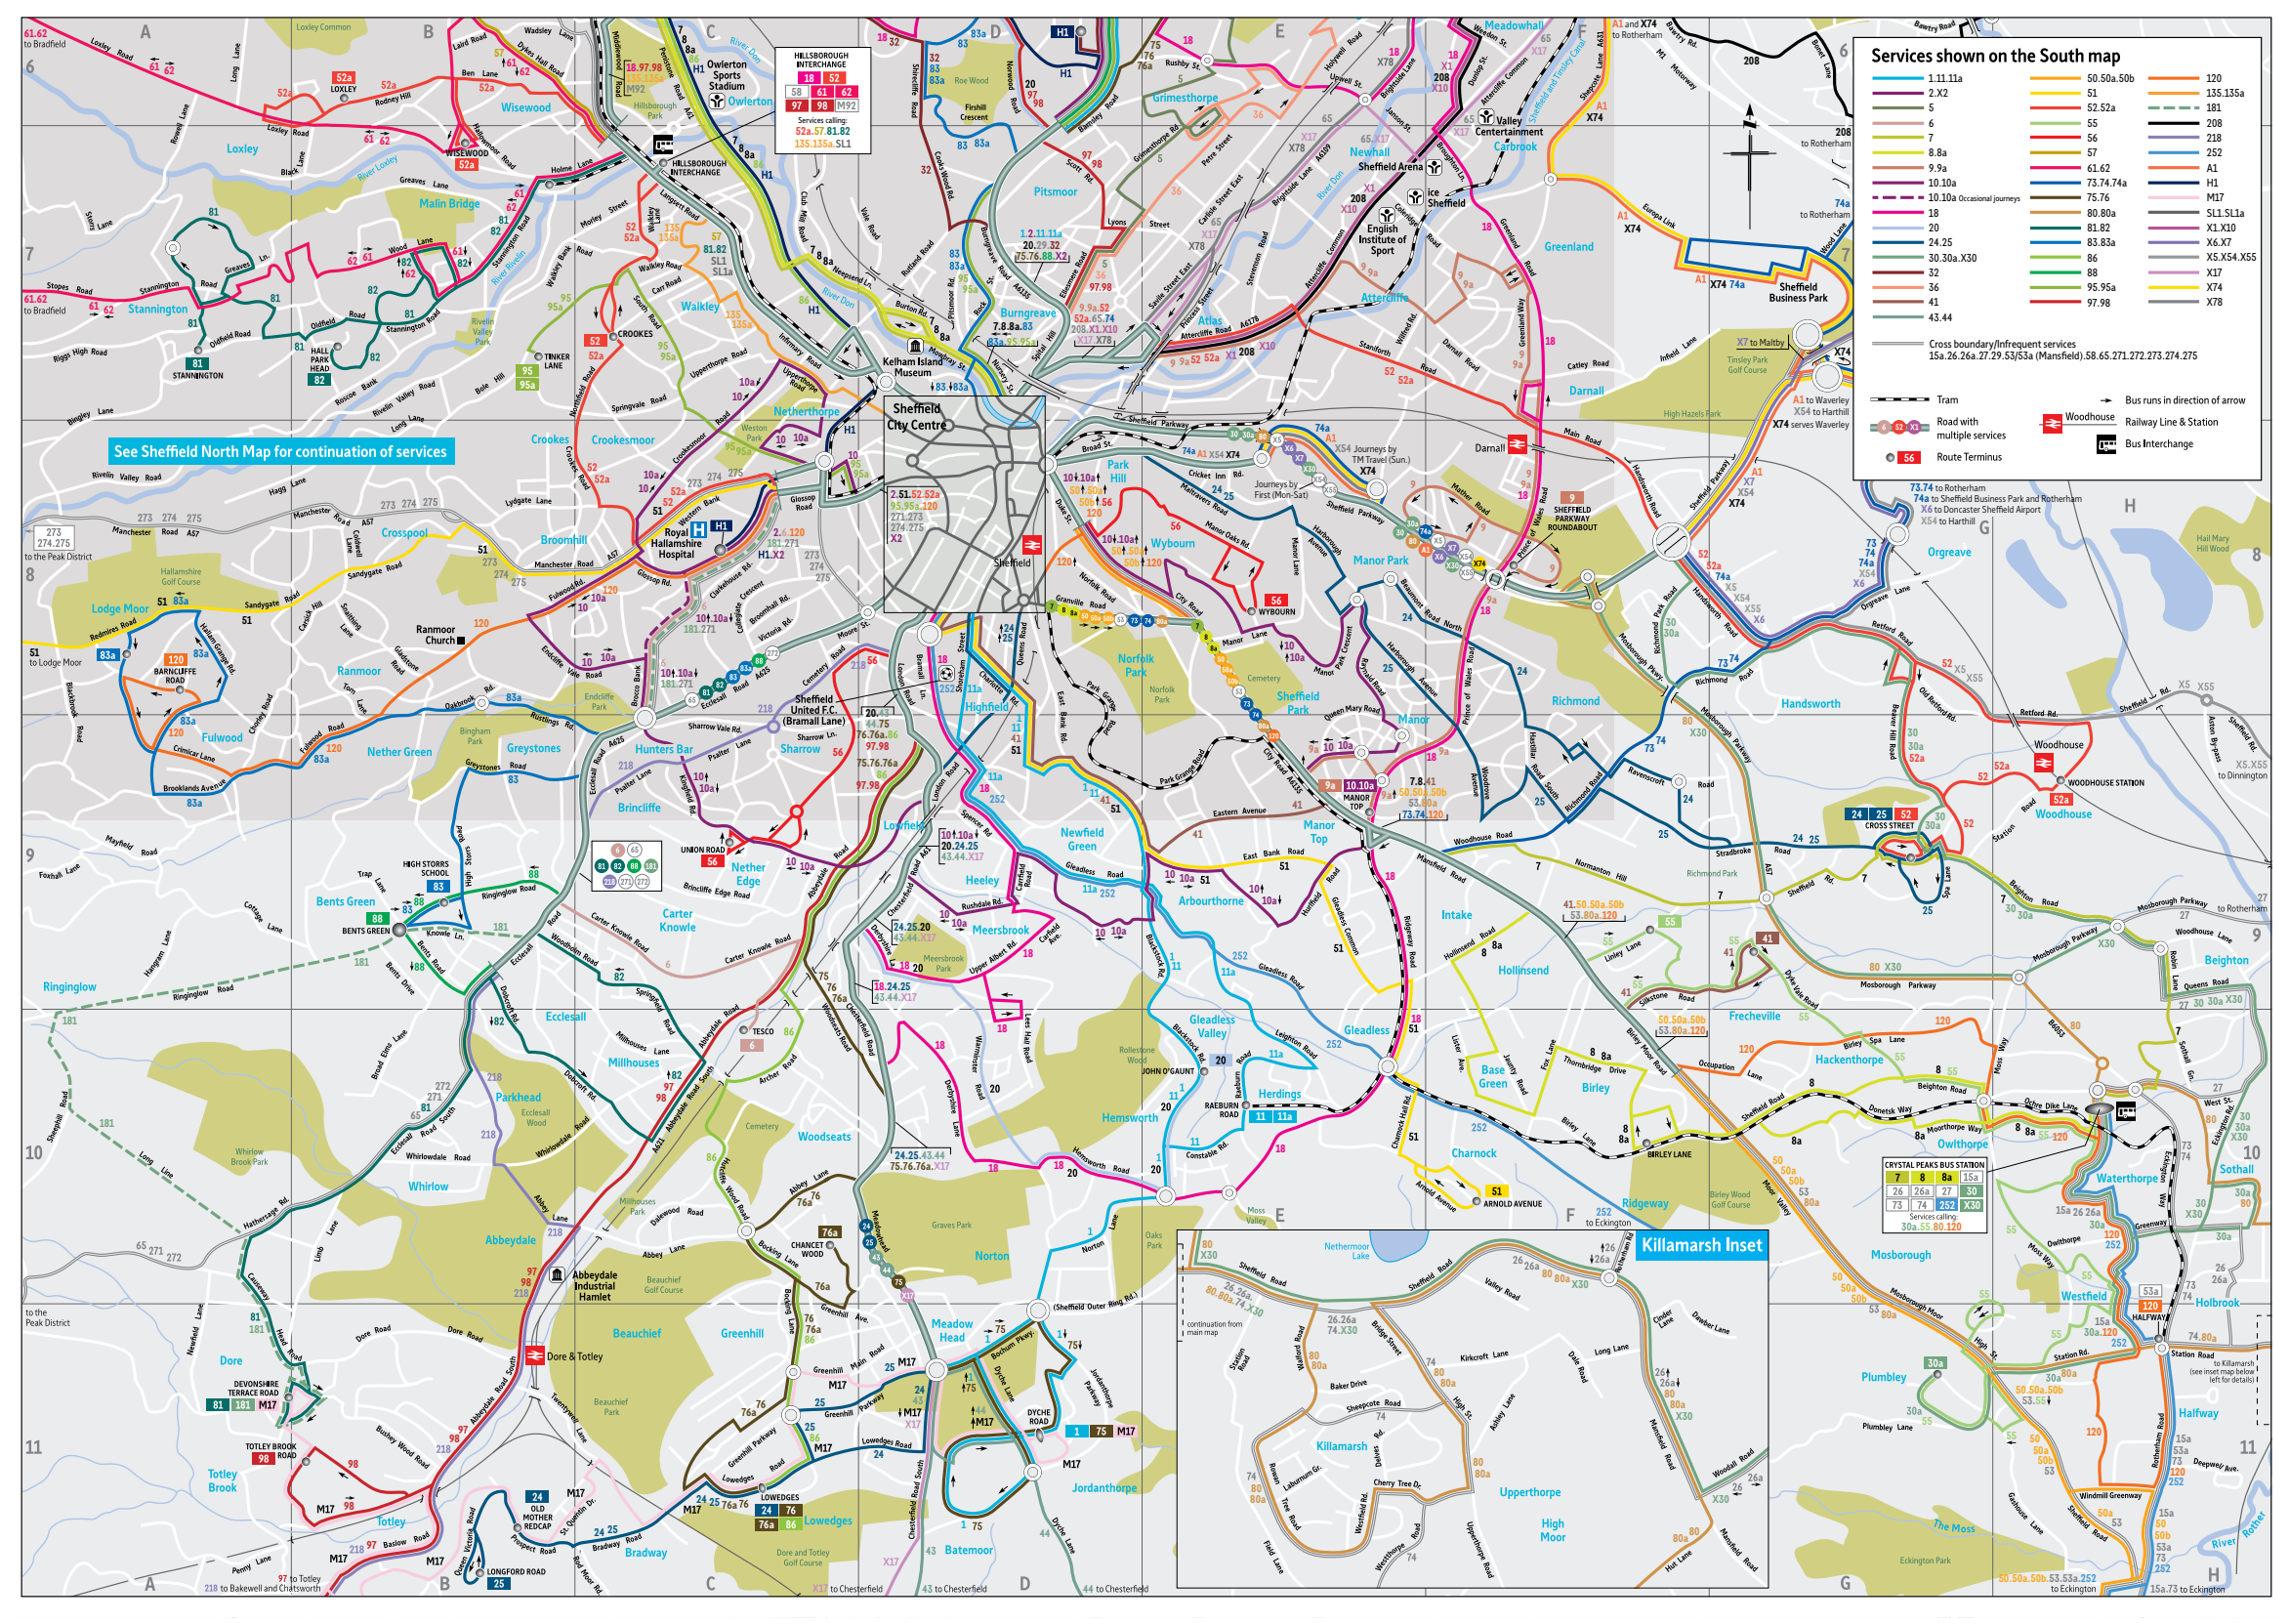

HILLSBOROUGH INTERCHANGE
83 83A
97 98 M92
Services calling:
52a, 57, 81, 82
135, 135a, SL1

Services shown on the South map

1.11.11a	50.50a.50b	120
2.X2	51	135.135a
5	52.52a	181
6	55	208
7	56	218
8.8a	57	252
9.9a	61.62	A1
10.10a	73.74.74a	H1
10.10a Occasional journeys	75.76	M17
18	80.80a	SL1.SL1a
20	81.82	X1.X10
24.25	83.83a	X5.X54.X55
30.30a.X30	86	X6.X7
32	88	X7
36	95.95a	X74
41	97.98	X78
43.44		

Cross boundary/frequent services
15a.26a.27.29.53/53a (Mansfield).58.65.271.272.273.274.275

Tram
Road with multiple services
Route Terminus

Bus runs in direction of arrow
Woodhouse Railway Line & Station
Bus Interchange

See Sheffield North Map for continuation of services

Killmarsh Inset

CRYSTAL PEAKS BUS STATION
7 8 8a 15a
26 26a 27 30
73 74 252 X30
Services calling:
30a.55.80.120