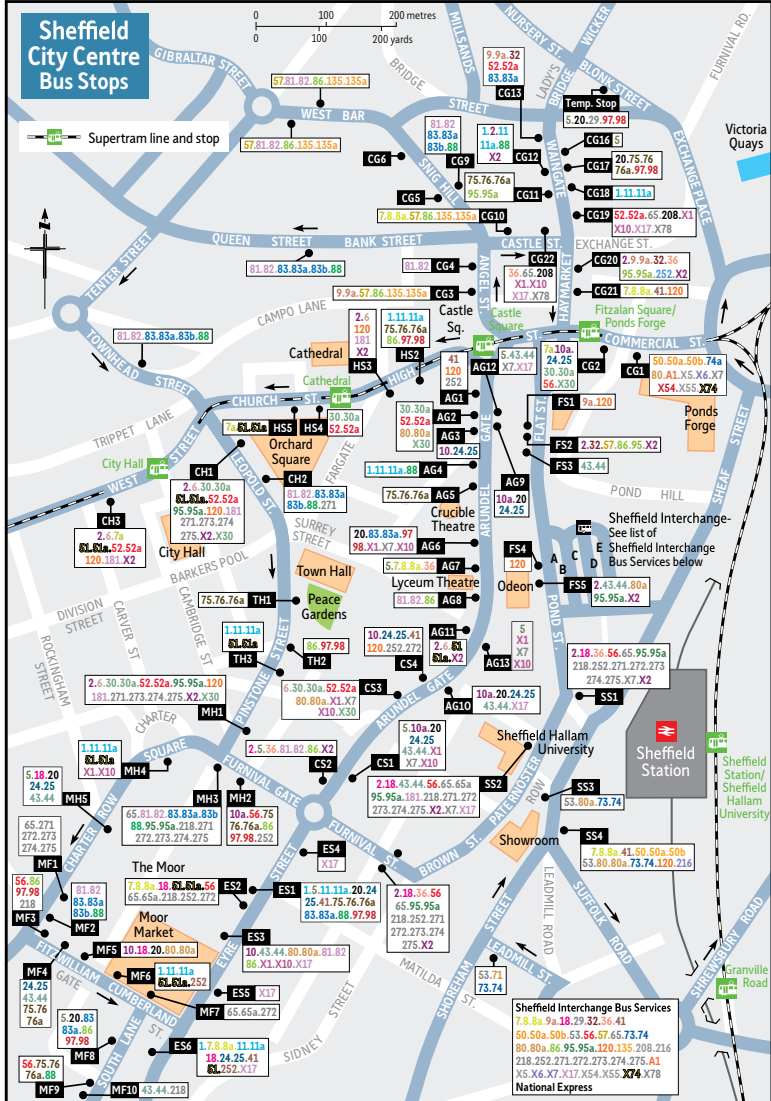

Sheffield City Centre Bus Stops

Supertram line and stop

Victoria Quays

Sheffield Interchange - See list of E Sheffield Interchange Bus Services below

Sheffield Interchange Bus Services
7.8.8a.9a.18.29.32.36.41
50.50a.50b.53.56.57.65.73.74
80.80a.86.95.95a.120.135.208.216
218.252.271.272.273.274.275.41
X5.X6.X7.X17.X54.X55.X74.X78
National Express