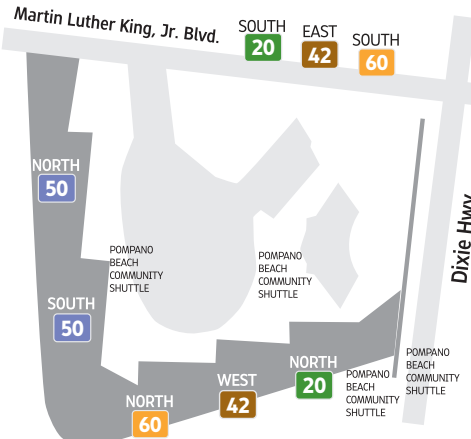

Northeast Transit Center