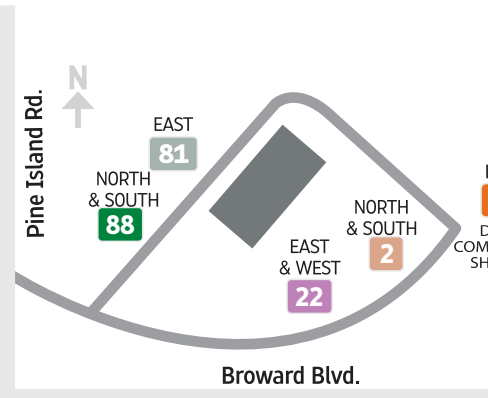

West Regional Terminal