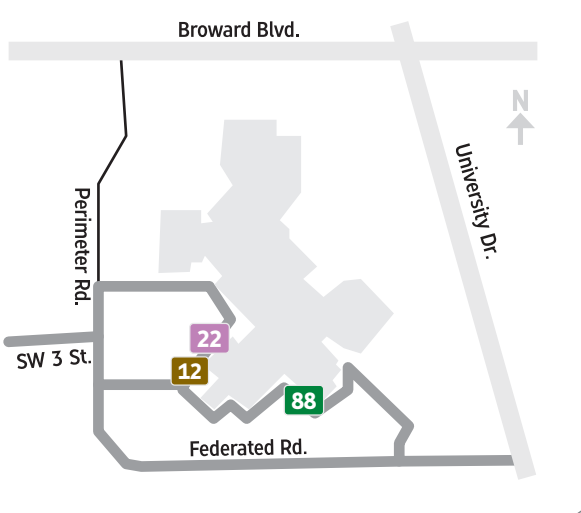

Broward Mall

PARKLAND

COCONUT CREEK

DEERFIELD BEACH

HILLSBORO BEACH

CORAL SPRINGS

MARGATE

POMPANO BEACH

TAMARAC

NORTH LAUDERDALE

OAKLAND PARK

WILTON MANORS

SUNRISE

LAUDERHILL

LAUDERDALE LAKES

PLANTATION

FORT LAUDERDALE

COOPER CITY

DANIA BEACH

PEMBROKE PINES

HOLLYWOOD

MIRAMAR

WEST POMPANO BEACH

HALLANDALE BEACH

Golden Glades Park and Ride/
Tri-Rail Station/Greyhound Station
BCT Connection 441 Breeze 18
MDT Connections