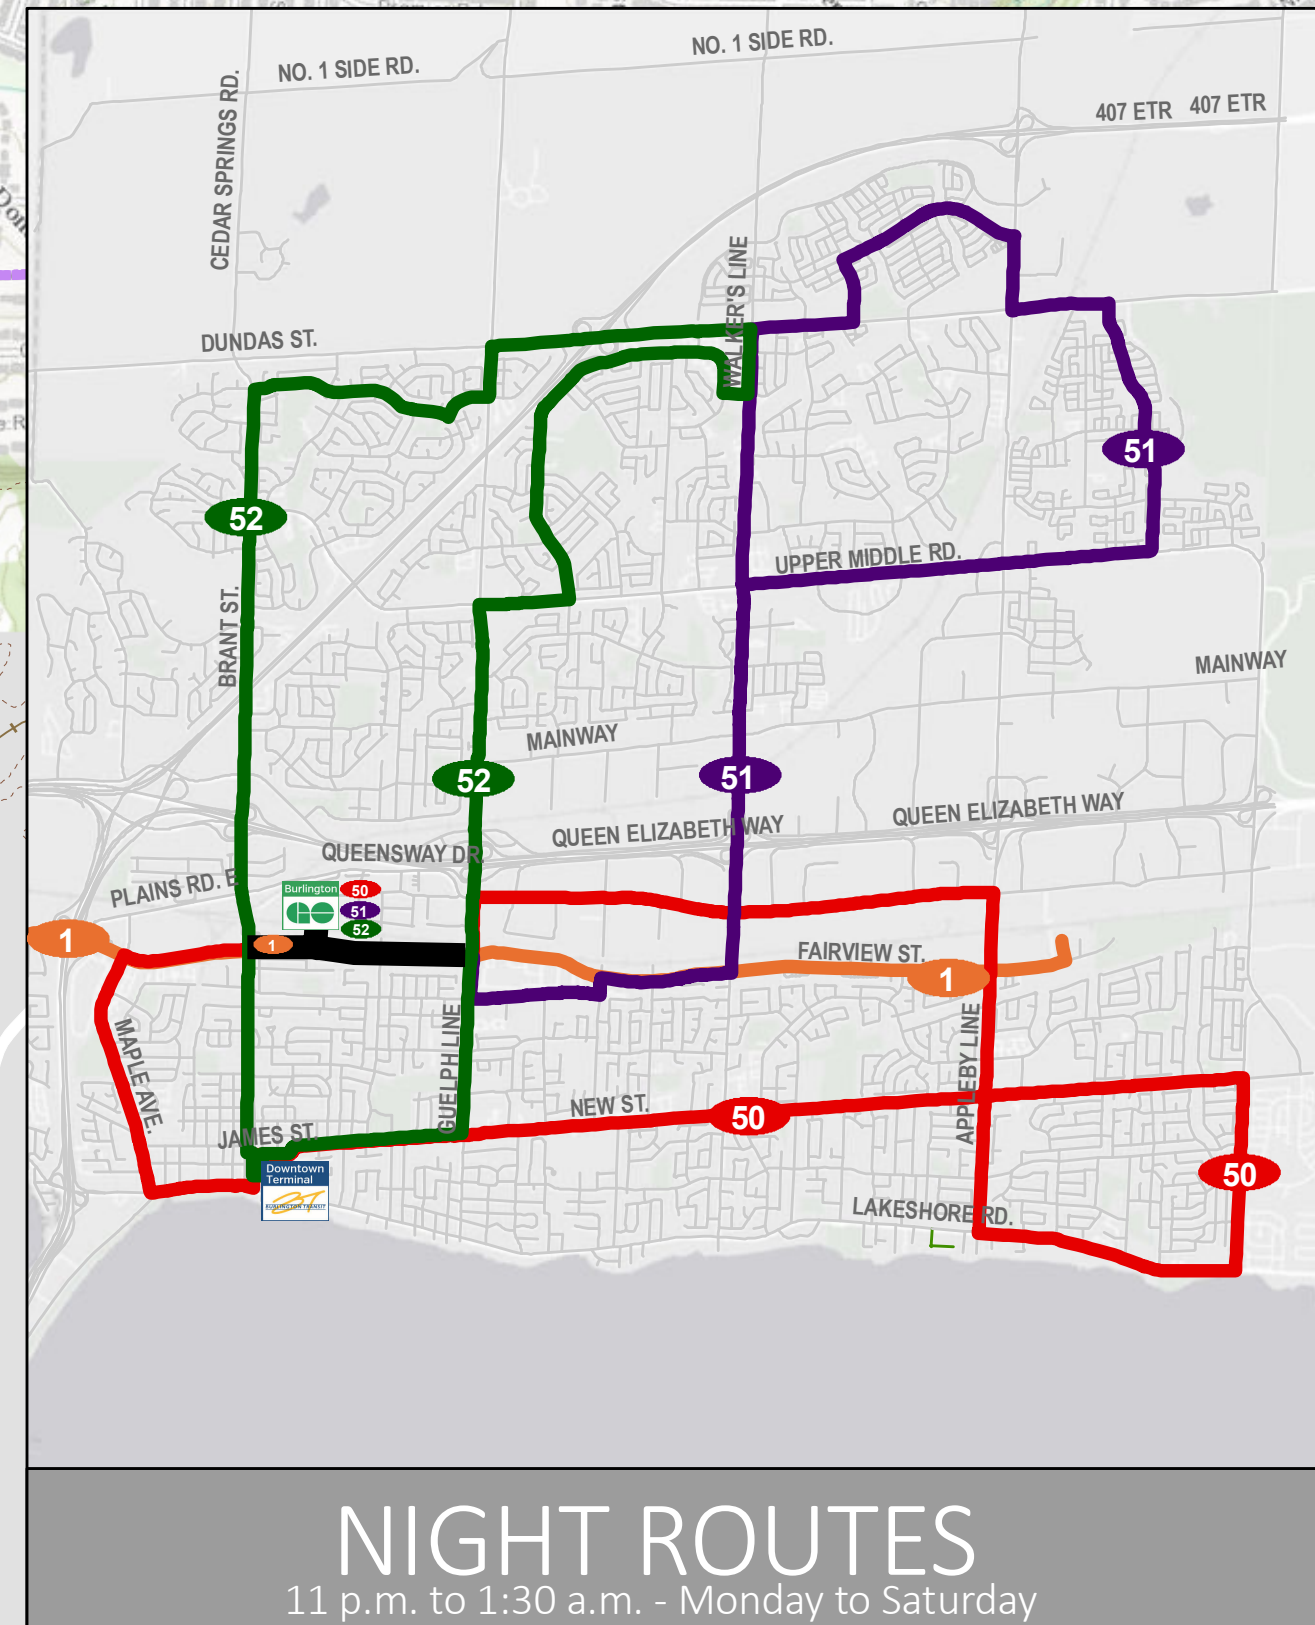

2021 Route Map

Copyright 2021: City of Burlington

Burlington GO Station

Appleby GO Station

Downtown Terminal

407 Carpool Lot

Aldershot GO Station

Regular Service
 Weekday Peak Hour Service
 GO Station
 HSR Transfer Point
 Oakville Transit Transfer Point
 For detailed schedule information please visit BurlingtonTransit.ca

Routes

1	Plains	11	Sutton - Alton
101	Plains Express	12	Upper Middle
2	Brant	25	Walkers
3	Guelph - Downtown	48	Millcroft
4	Central	80	Harvester
6	Headon - Haber	81	North Service
10	New - Maple	87	North Service - Aldershot

Please note as of March 2020 - Route 101 has been temporarily suspended

MyRide

Real-time information including bus location and next bus arrival times at stops.

289-812-8202 | myride.burlingtontransit.ca