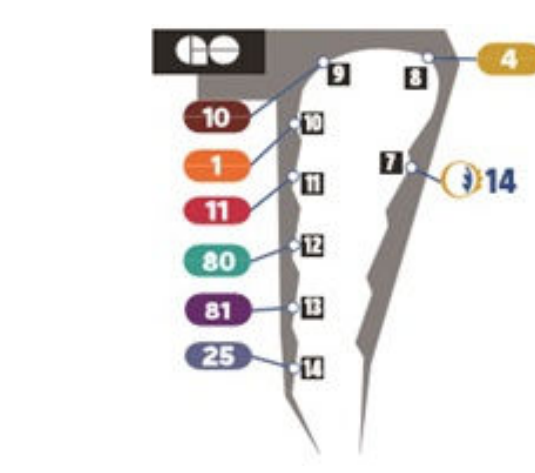

2021 Route Map

Copyright 2021: City of Burlington

Burlington GO Station

Appleby GO Station

Downtown Terminal

407 Carpool Lot

Aldershot GO Station

Regular Service
 Weekday Peak Hour Service
 GO Station
 HSR Transfer Point
 Oakville Transit Transfer Point
 For detailed schedule information please visit BurlingtonTransit.ca

Routes

1	Plains	11	Sutton - Alton
101	Plains Express	12	Upper Middle
2	Brant	25	Walkers
3	Guelph - Downtown	48	Millcroft
4	Central	80	Harvester
6	Headon - Haber	81	North Service
10	New - Maple	87	North Service - Aldershot