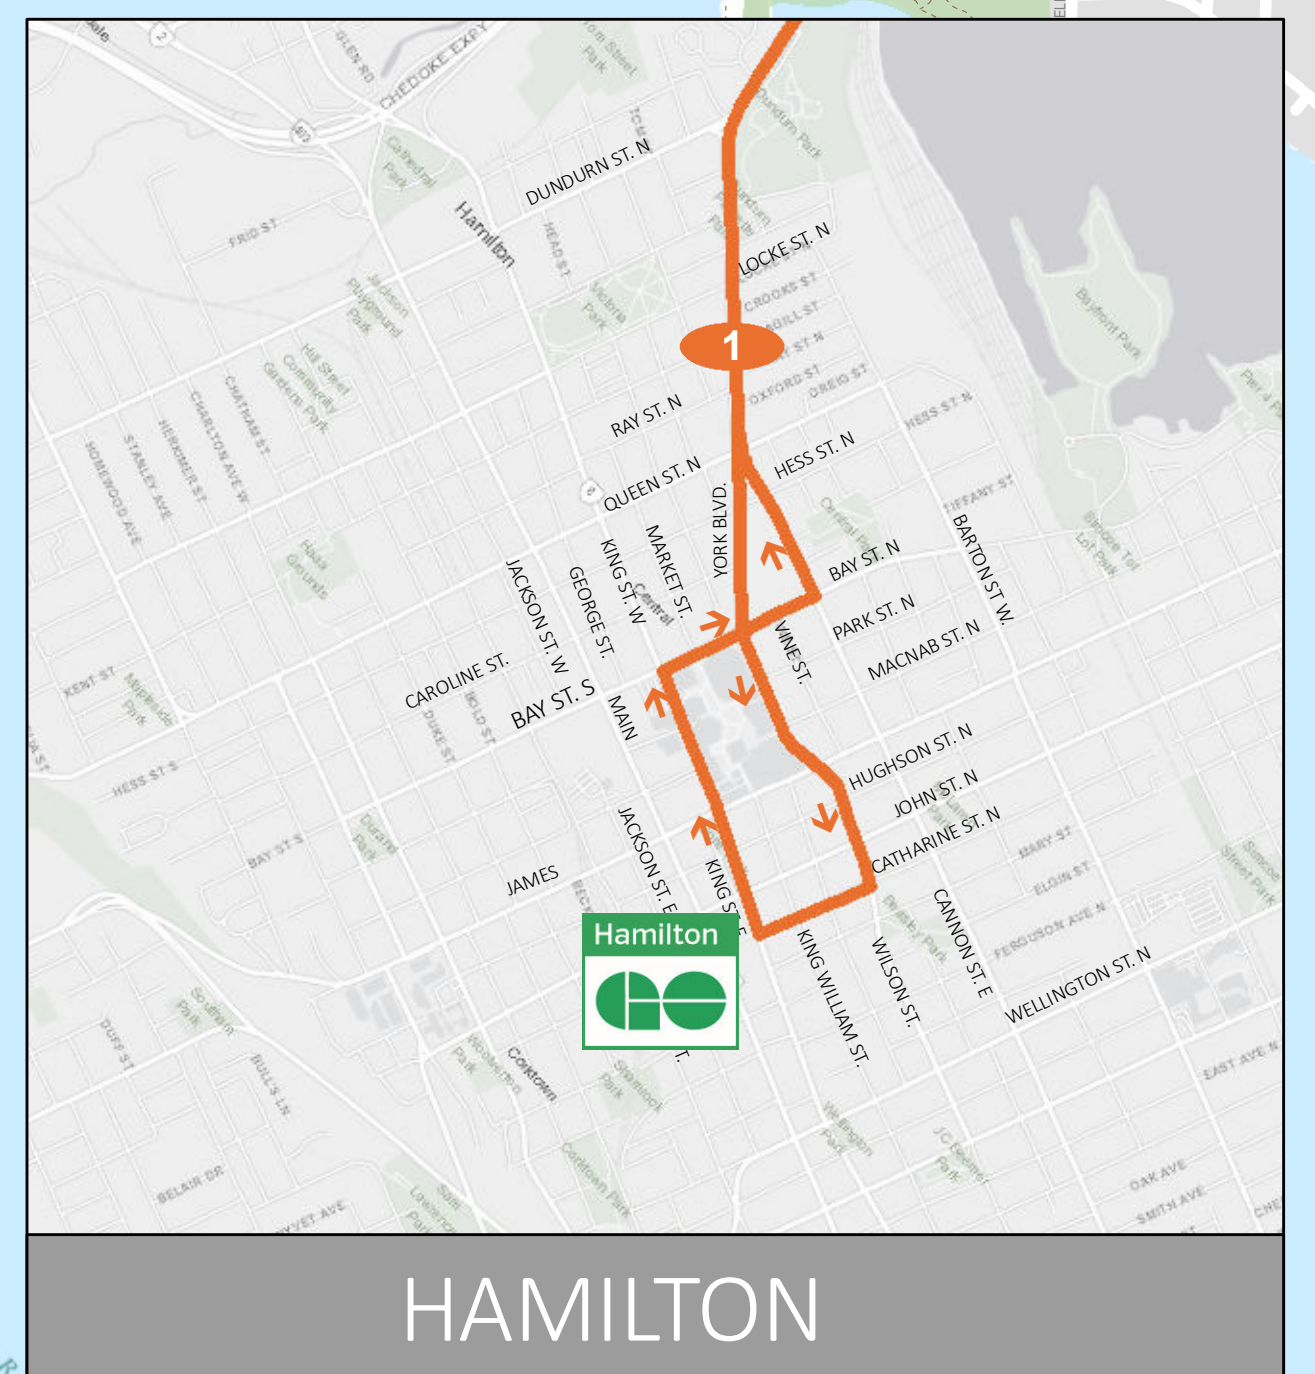

2021 Route Map

Copyright 2021: City of Burlington

Burlington GO Station

Appleby GO Station

Downtown Terminal

407 Carpool Lot

Aldershot GO Station

Regular Service
 Weekday Peak Hour Service
 GO Station
 HSR Transfer Point
 Oakville Transit Transfer Point
 For detailed schedule information please visit BurlingtonTransit.ca

Routes

1	Plains	11	Sutton - Alton
101	Plains Express	12	Upper Middle
2	Brant	25	Walkers
3	Guelph - Downtown	48	Millcroft
4	Central	80	Harvester
6	Headon - Haber	81	North Service
10	New - Maple	87	North Service - Aldershot

Please note as of March 2020 - Route 101 has been temporarily suspended

MyRide

Real-time information including bus location and next bus arrival times at stops.

289-812-8202 | myride.burlingtontransit.ca