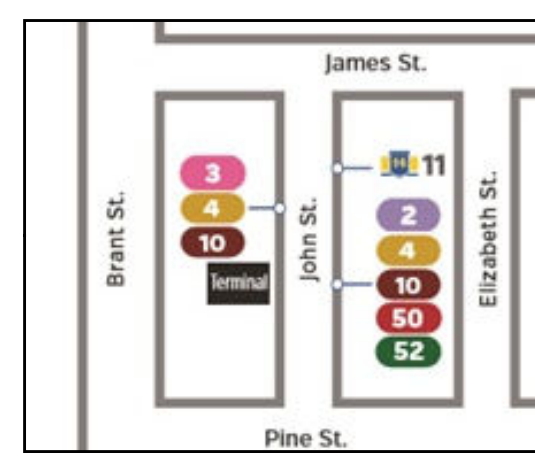

2021 Route Map

Copyright 2021: City of Burlington

Burlington GO Station

Appleby GO Station

Downtown Terminal

407 Carpool Lot

Aldershot GO Station

Regular Service
 Weekday Peak Hour Service
 GO Station
 HSR Transfer Point
 Oakville Transit Transfer Point
 For detailed schedule information please visit BurlingtonTransit.ca

Routes

1	Plains	11	Sutton - Alton
101	Plains Express	12	Upper Middle
2	Brant	25	Walkers
3	Guelph - Downtown	48	Millcroft
4	Central	80	Harvester
6	Headon - Haber	81	North Service
10	New - Maple	87	North Service - Aldershot

Please note as of March 2020 - Route 101 has been temporarily suspended

MyRide

Real-time information including bus location and next bus arrival times at stops.

289-812-8202 | myride.burlingtontransit.ca