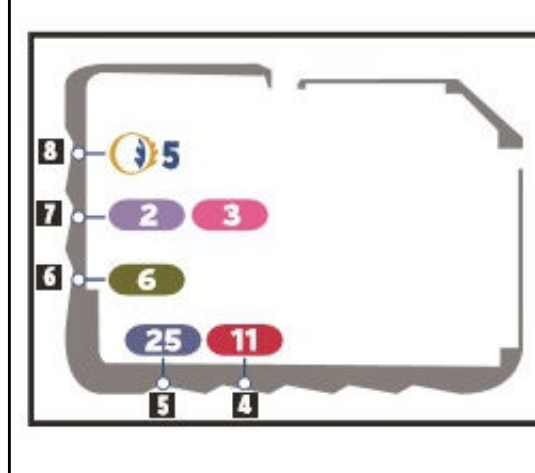

2021 Route Map

Copyright 2021: City of Burlington

Burlington GO Station

Appleby GO Station

Downtown Terminal

407 Carpool Lot

Aldershot GO Station

Regular Service
 Weekday Peak Hour Service
 GO Station
 HSR Transfer Point
 Oakville Transit Transfer Point
 For detailed schedule information please visit BurlingtonTransit.ca

Routes

1	Plains	11	Sutton - Alton
101	Plains Express	12	Upper Middle
2	Brant	25	Walkers
3	Guelph - Downtown	48	Millcroft
4	Central	80	Harvester
6	Headon - Haber	81	North Service
10	New - Maple	87	North Service - Aldershot