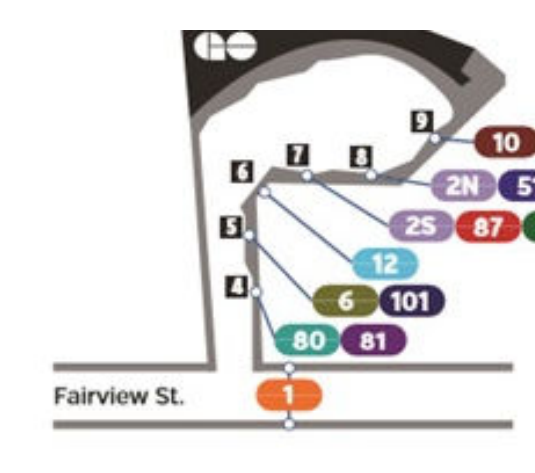

2021 Route Map

Copyright 2021: City of Burlington

Burlington GO Station

Appleby GO Station

Downtown Terminal

407 Carpool Lot

Aldershot GO Station

Regular Service
 Weekday Peak Hour Service
 GO Station
 HSR Transfer Point
 Oakville Transit Transfer Point
 For detailed schedule information please visit BurlingtonTransit.ca

Routes

1	Plains	11	Sutton - Alton
101	Plains Express	12	Upper Middle
2	Brant	25	Walkers
3	Guelph - Downtown	48	Millcroft
4	Central	80	Harvester
6	Headon - Haber	81	North Service
10	New - Maple	87	North Service - Aldershot

Please note as of March 2020 - Route 101 has been temporarily suspended

MyRide

Real-time information including bus location and next bus arrival times at stops.

289-812-8202 | myride.burlingtontransit.ca