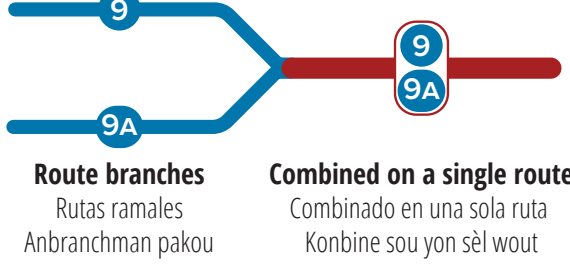

Some routes combine to provide higher frequency on a single route.