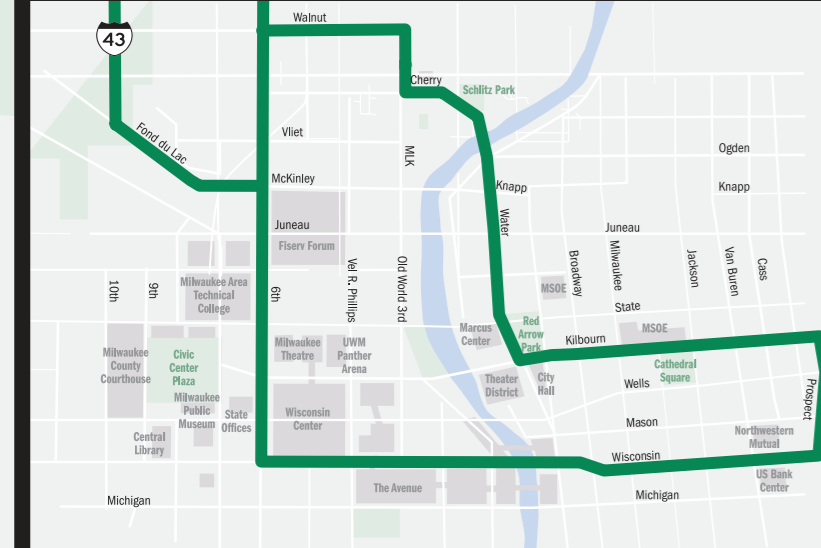

ROUTE KEY / RUTAS CLAVE

- Regular Routes / Rutas habituales
Thicker Routing / Ensamblaje más grueso
Service Guide / Guía de Servicio
Thinier Routing / Ensamblaje más delgado
Park-Ride Lot / Sector de estacionamiento
Freeway Flyer / Pasajero que Viaja por Autopista
Limited Service / Servicio Limitado

OZAUKEE COUNTY EXPRESS

OZAUKEE COUNTY EXPRESS (DOWNTOWN)

- Fixed Routes: Blue Line, Gold Line, Green Line, Purple Line, Red Line, etc.
UBUS and Freeway Flyer Routes: College Avenue Flyer, Holt - College UBUS, etc.

DOWNTOWN FLYER ROUTING

Portion of flyer routes shown is where riders will find bus stops approximately every three blocks. Routing info and from Downtown is subject to change without notice.

UWM

STOPS SERVED / Paradas de autobuses con servicio
ROUTES / Rutas
STOP LOCATIONS / Ubicaciones de las paradas de autobuses
List of stops A-G and routes 21, 22, 30, 40U, 44U, 49U, 66, Gold Line, Green Line, Red Line.

DOWNTOWN