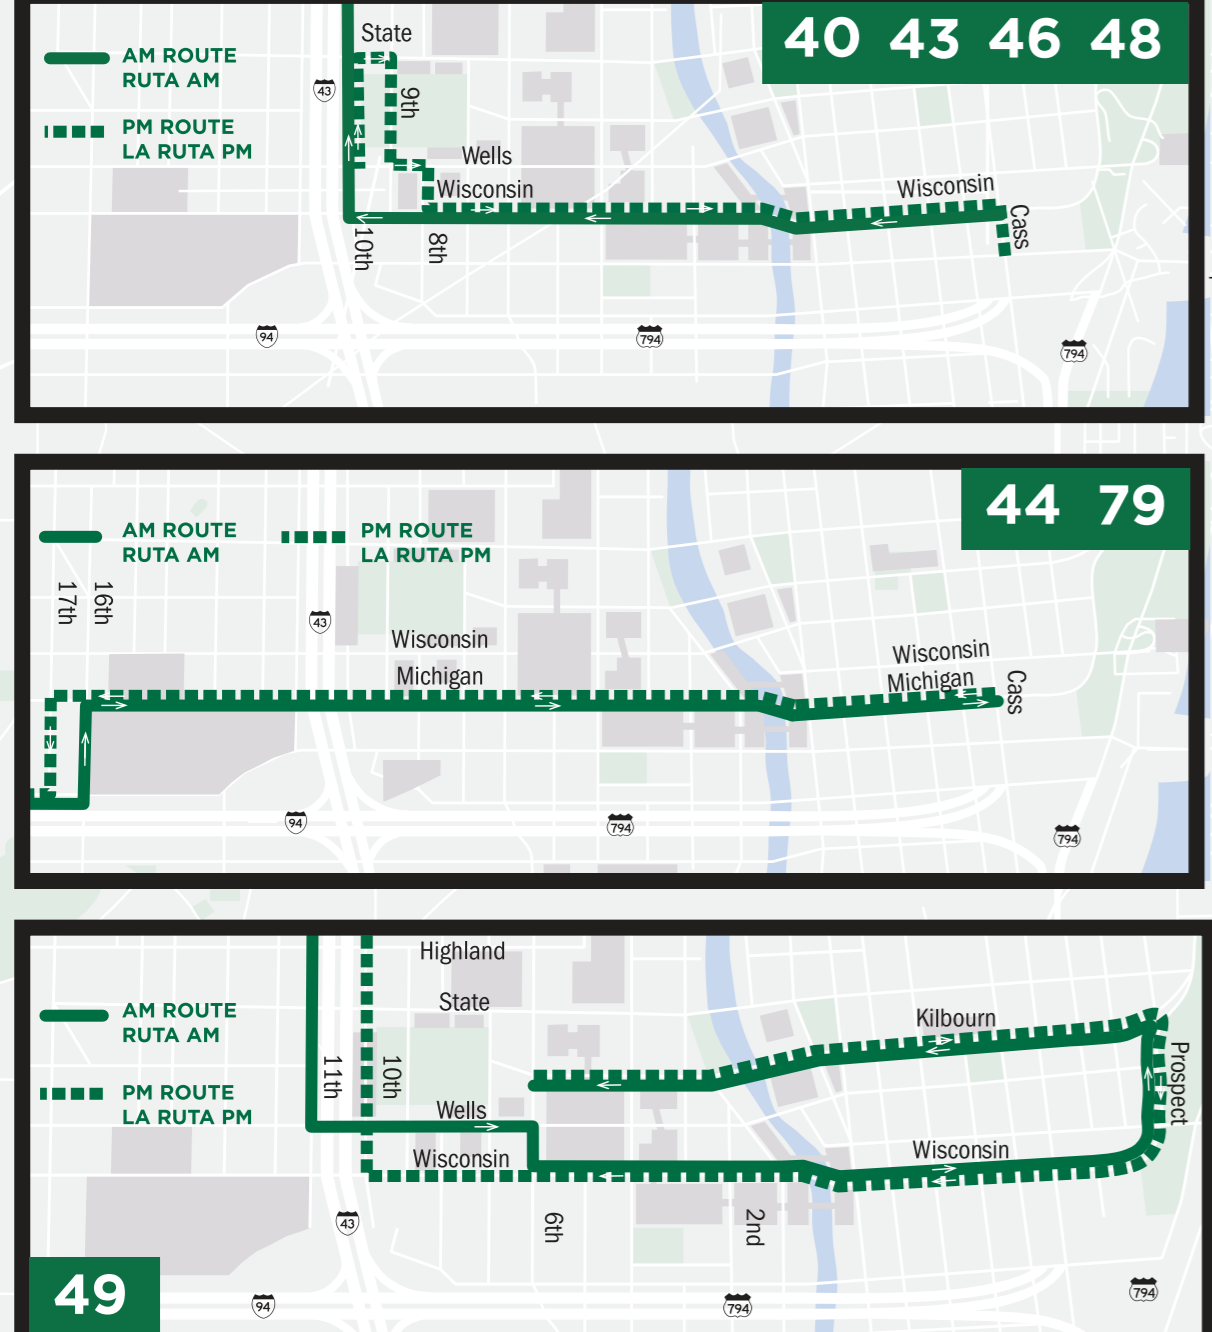

ROUTE KEY / RUTAS CLAVE

- Regular Routes / Rutas habituales
Thicker Routing / Ensamblaje más grueso
Service Guide / Guía de Servicio
Thinier Routing / Ensamblaje más delgado
Park-Ride Lot / Sector de estacionamiento
Freeway Flyer / Pasajero que Viaja por Autopista
Limited Service / Servicio Limitado

OZAUKEE COUNTY EXPRESS

OZAUKEE COUNTY EXPRESS (DOWNTOWN)

- Fixed Routes: Blue Line, Gold Line, Green Line, Purple Line, Red Line, etc.
UBUS and Freeway Flyer Routes: College Avenue Flyer, Holt - College UBUS, etc.

DOWNTOWN FLYER ROUTING

Portion of flyer routes shown is where riders will find bus stops approximately every three blocks. Routing info and from Downtown is subject to change without notice.

UWM

STOPS SERVED / Paradas de autobuses con servicio
ROUTES / Rutas
STOP LOCATIONS / Ubicaciones de las paradas de autobuses
List of stops A-G and routes 21, 22, 30, 40U, 44U, 49U, 66, Gold Line, Green Line, Red Line.

DOWNTOWN