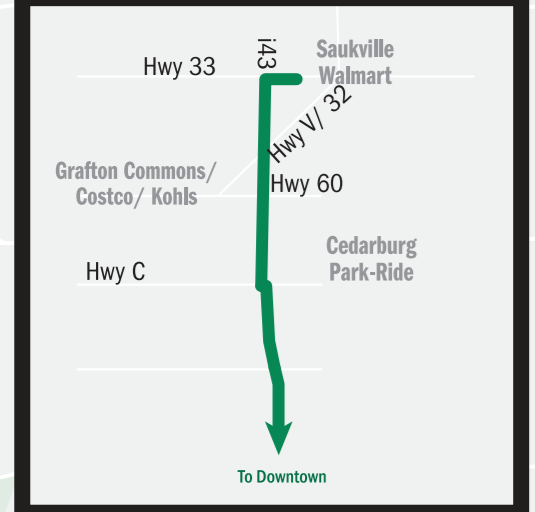

ROUTE KEY / RUTAS CLAVE

- Regular Routes / Rutas habituales
Thicker Routing / Ensamblaje más grueso
Service Guide / Guía de Servicio
Thinier Routing / Ensamblaje más delgado
Park-Ride Lot / Sector de estacionamiento
Freeway Flyer / Pasajero que Viaja por Autopista
Limited Service / Servicio Limitado

OZAUKEE COUNTY EXPRESS

OZAUKEE COUNTY EXPRESS (DOWNTOWN)

- Fixed Routes: Blue Line, Gold Line, Green Line, Purple Line, Red Line, etc.
UBUS and Freeway Flyer Routes: College Avenue Flyer, Holt - College UBUS, etc.

DOWNTOWN FLYER ROUTING

Portion of flyer routes shown is where riders will find bus stops approximately every three blocks. Routing info and from Downtown is subject to change without notice.

UWM

STOPS SERVED / Paradas de autobuses con servicio
ROUTES / Rutas
STOP LOCATIONS / Ubicaciones de las paradas de autobuses
List of stops A-G and routes 21, 22, 30, 40U, 44U, 49U, 66, Gold Line, Green Line, Red Line.

DOWNTOWN