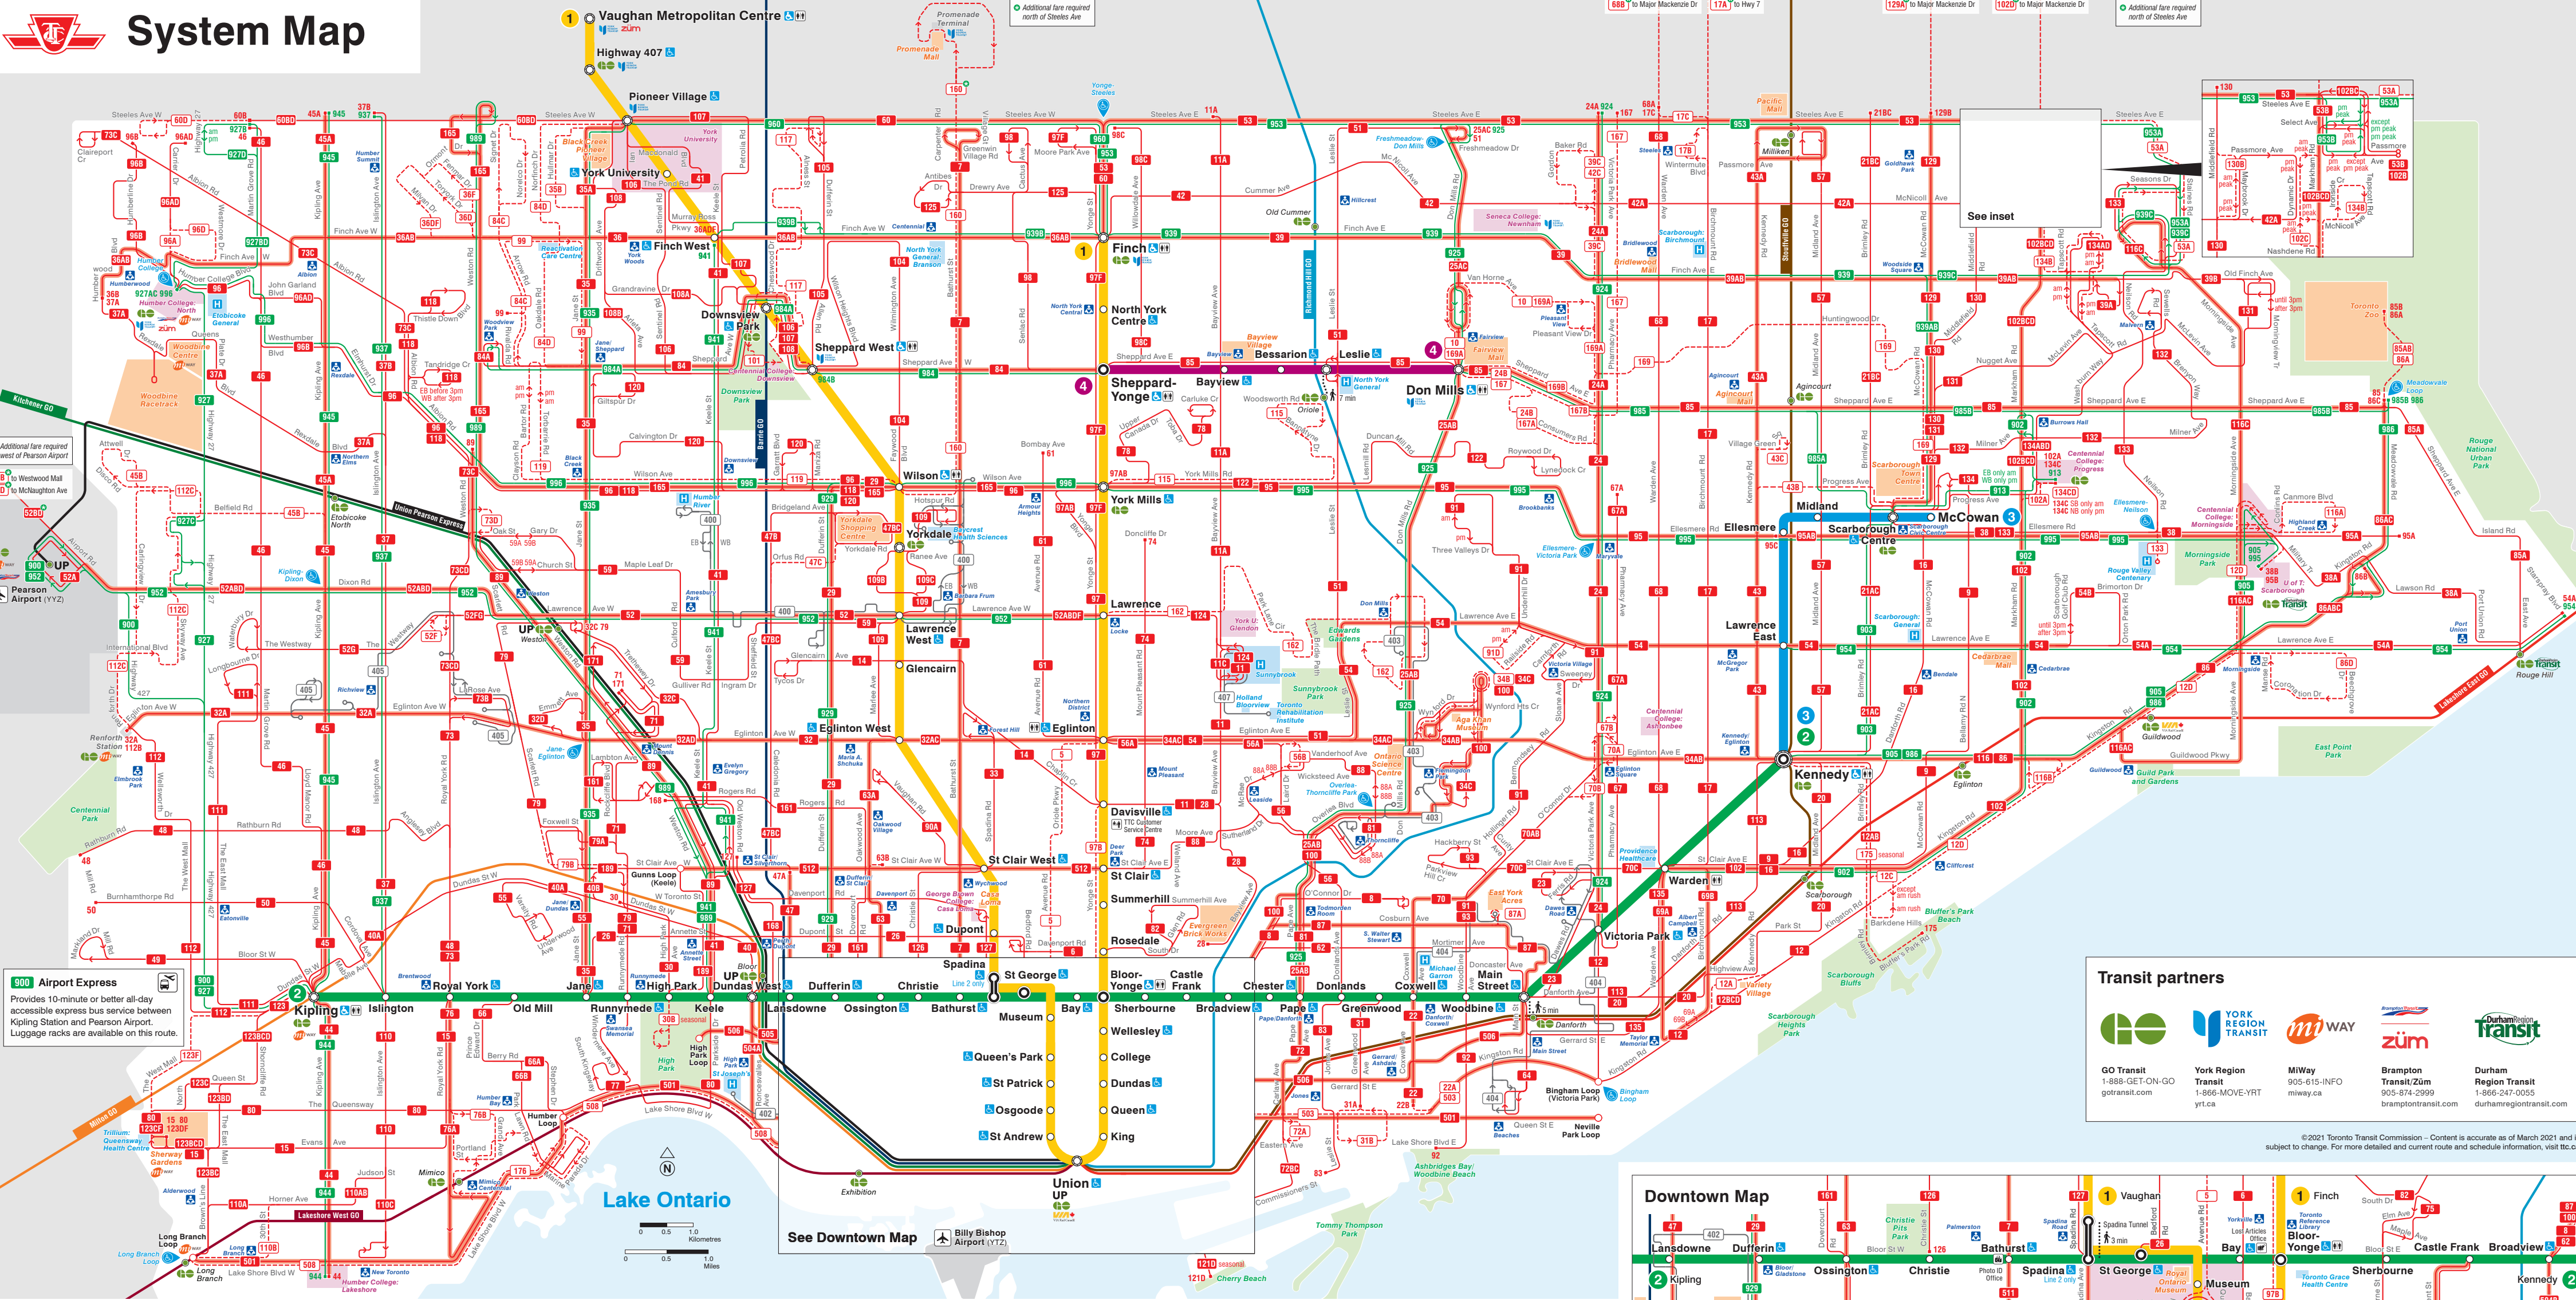

System Map

Transit partners

GO Transit
1-888-GET-ON-GO
gotransit.com

York Region Transit
905-615-INFO
yrt.ca

MiWay
905-615-INFO
miway.ca

Brampton Transit
905-874-2999
bramptontransit.com

Durham Region Transit
1-866-247-0055
durhamregiontransit.com