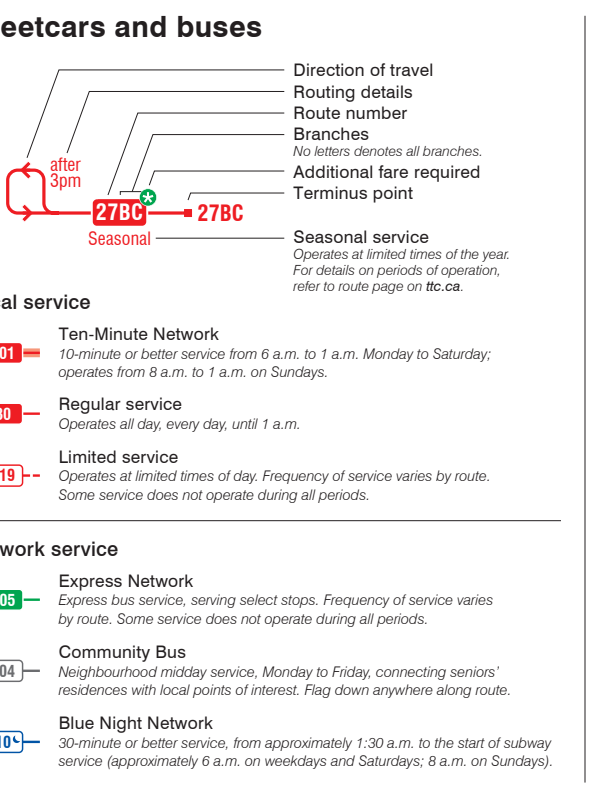

System Map

Transit partners

GO Transit
1-888-GET-ON-GO
gotransit.com

York Region Transit
905-615-INFO
yrt.ca

MiWay
905-615-INFO
miway.ca

Brampton Transit
905-874-2999
bramptontransit.com

Durham Region Transit
1-866-247-0055
durhamregiontransit.com