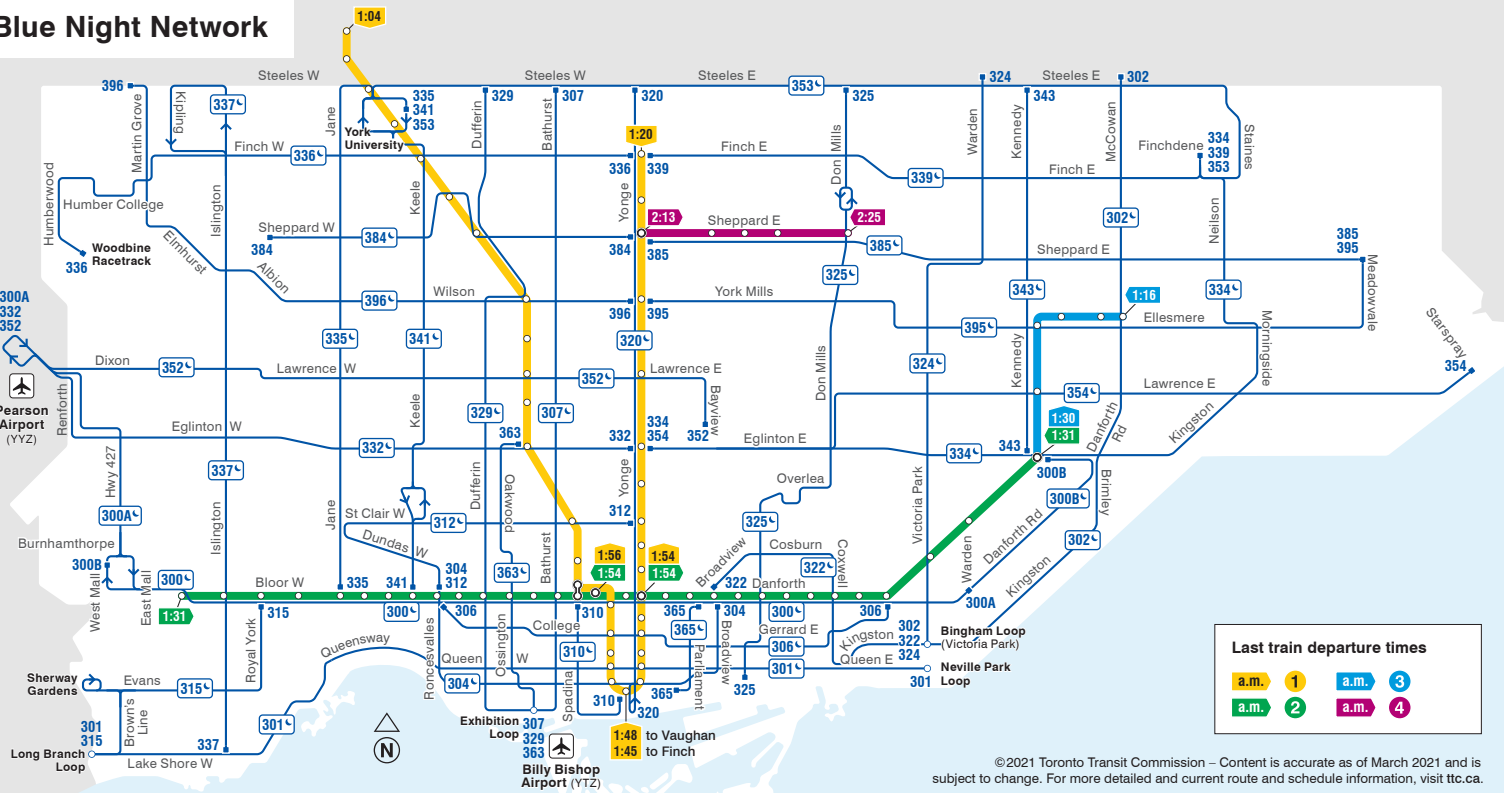

System Map

Transit partners

GO Transit
1-888-GET-ON-GO
gotransit.com

York Region Transit
905-615-INFO
yrt.ca

MiWay
905-615-INFO
miway.ca

Brampton Transit
905-874-2999
bramptontransit.com

Durham Region Transit
1-866-247-0055
durhamregiontransit.com