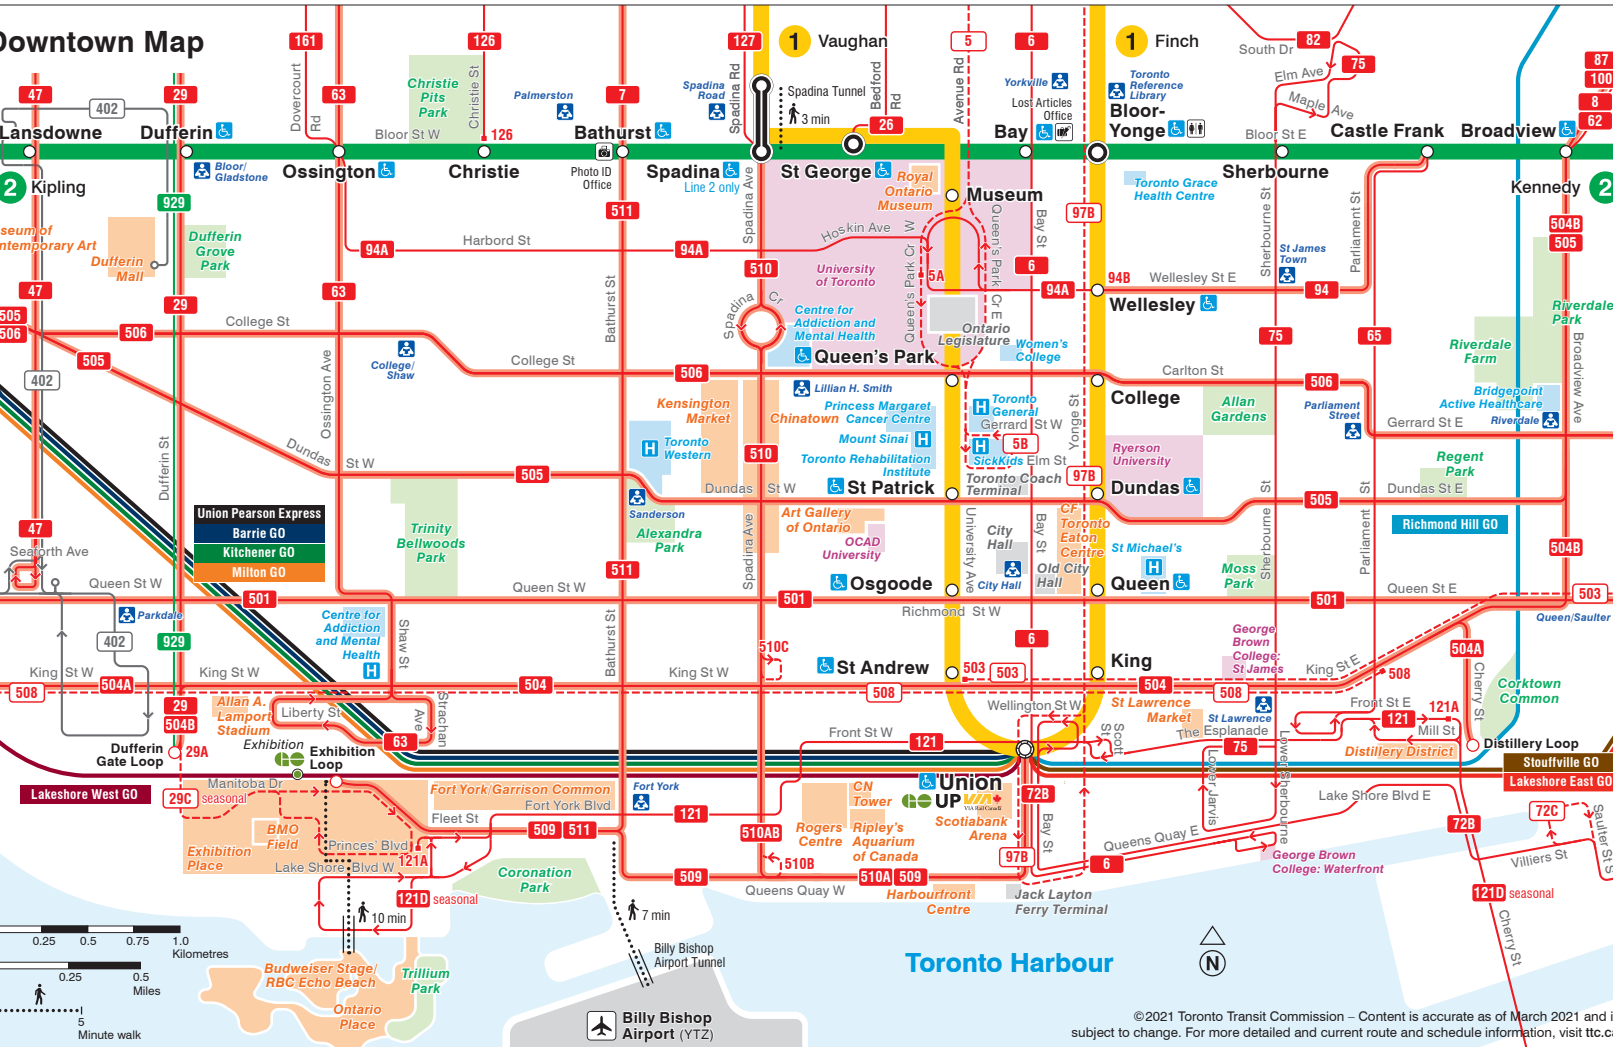

System Map

Transit partners

GO Transit
1-888-GET-ON-GO
gotransit.com

York Region Transit
905-615-INFO
yrt.ca

MiWay
905-615-INFO
miway.ca

Brampton Transit
905-874-2999
bramptontransit.com

Durham Region Transit
1-866-247-0055
durhamregiontransit.com