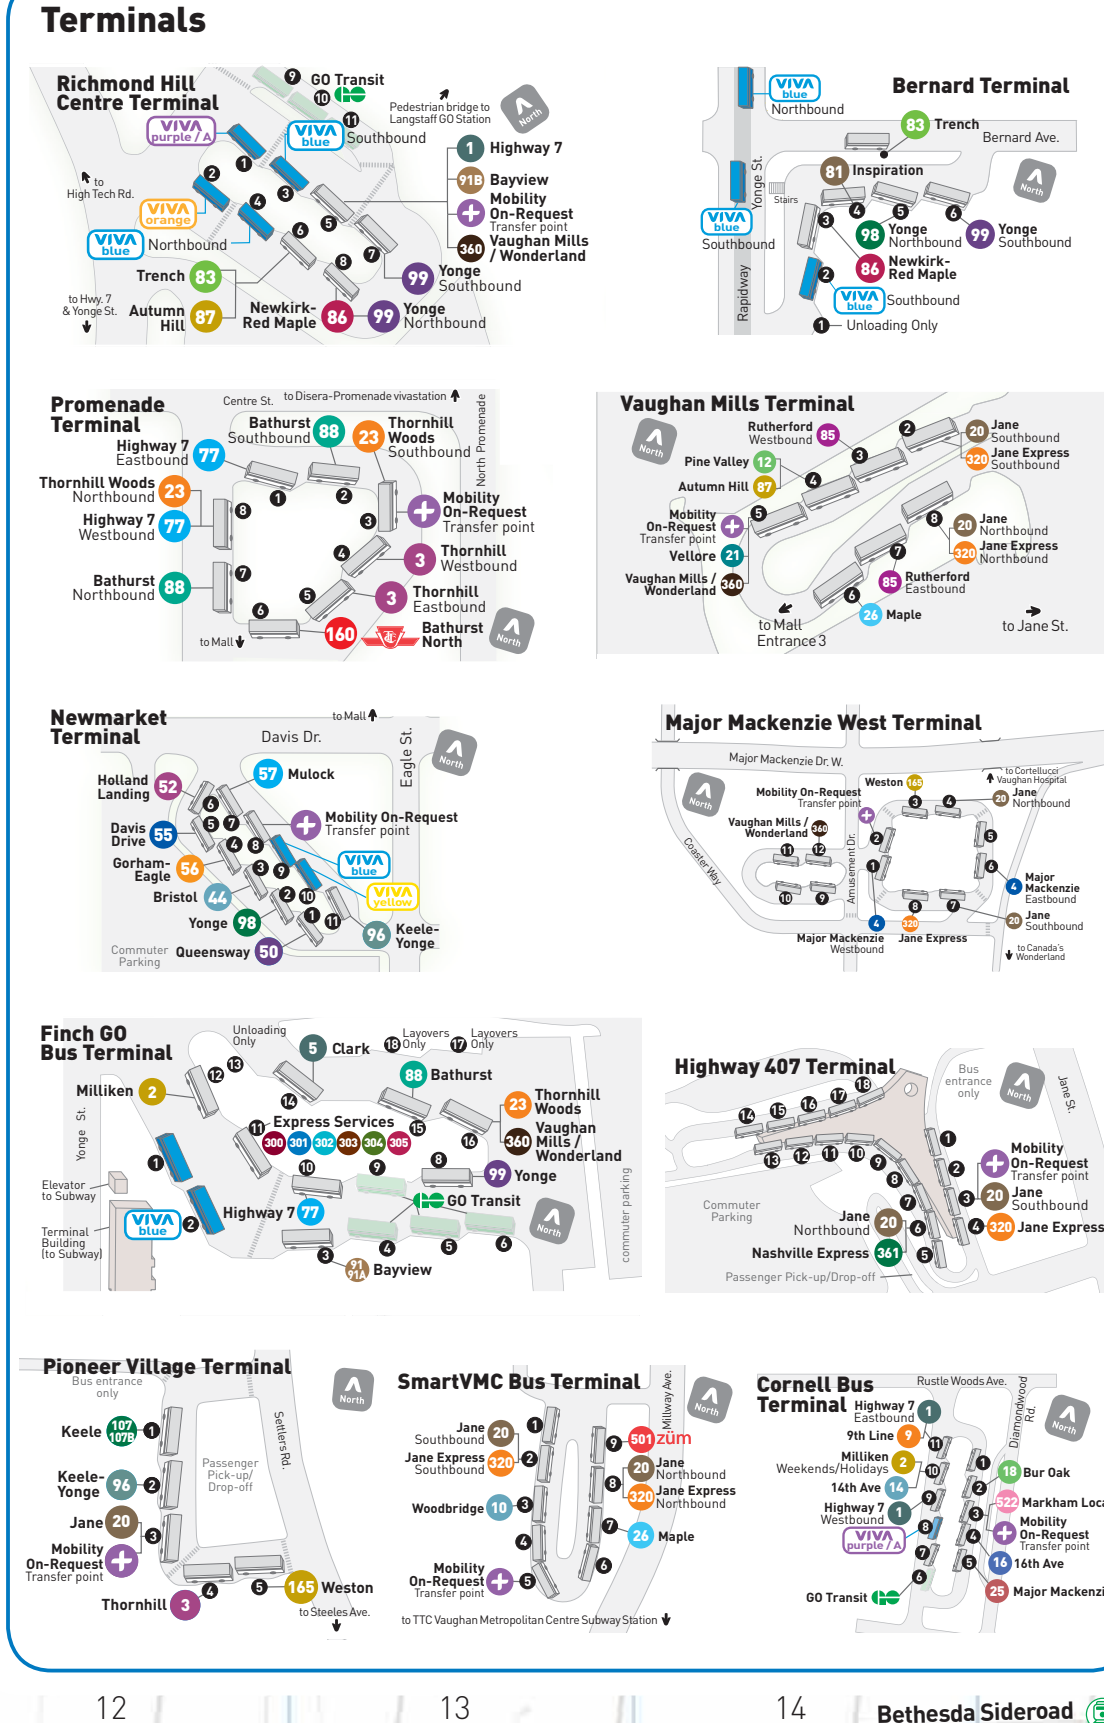

SYSTEM MAP

Effective: January 7, 2024

See Services & Availability directory for individual route information.
Routes subject to change. Visit yrt.ca for details.