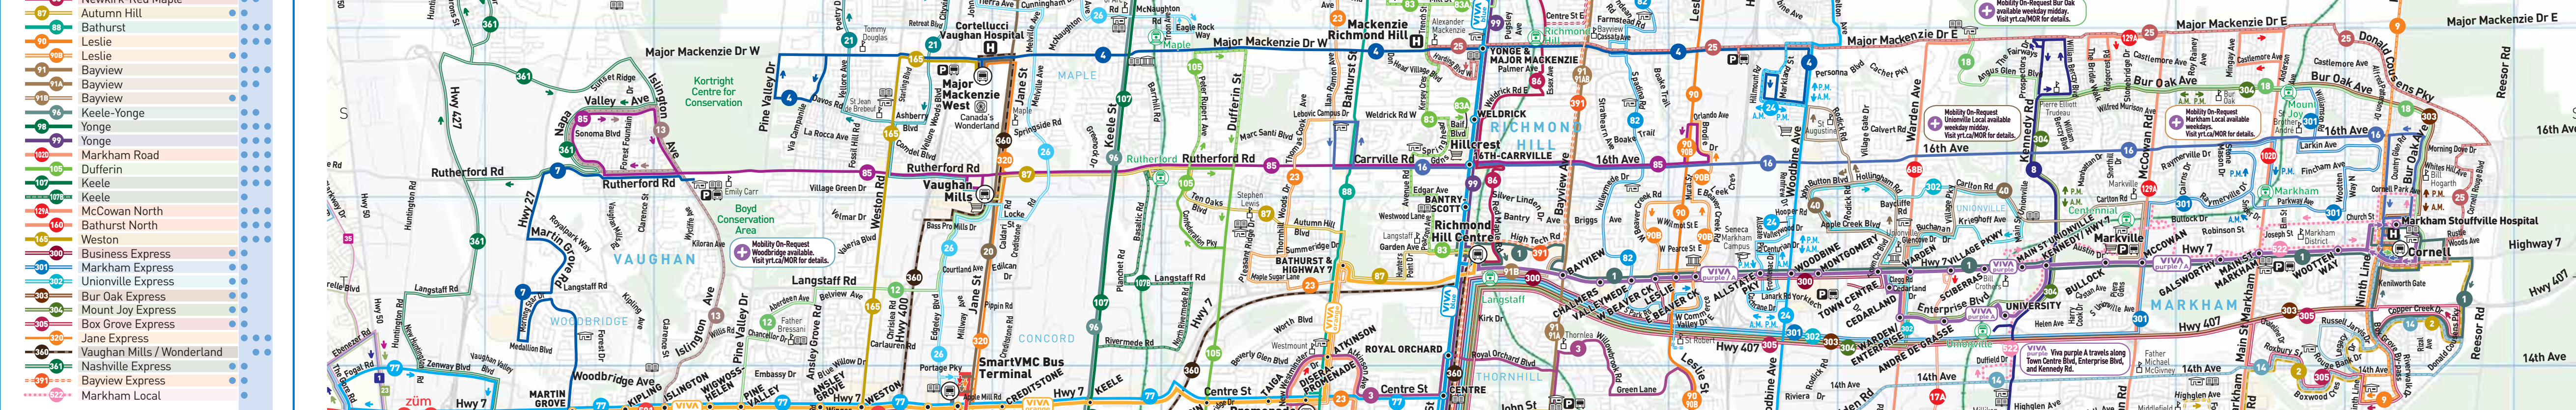

Legend

- Vivastation / Service
- Regular Service¹
- Weekdays Only
- Weekends Only
- Rush Hours Only²
- Limited Service
- Community Route
- TTC Route Serving York Region
- TTC Route Bordering York Region³
- TTC Station / Subway³
- GO Train Station
- Major Bus Terminal
- Park & Ride
- Community Centre
- Shopping Centre
- Hospital
- Municipal Office
- Secondary School
- College/University
- Direction of Travel
- Library
- Amusement Park
- Museum/Art Gallery

Services & Availability

Number	Route Name	Rush Hours Mon-Fri Sat, Sun, & Hols
1	Viva blue	
2	Viva purple / purple A	
3	Viva pink (suspended)	
4	Viva orange	
5	Viva yellow	
6	Highway 7	
7	Milken	
8	Thornhill	
9	Major Mackenzie	
10	Clark	
11	Martin Grove	
12	Ninth Line	
13	Woodbridge (suspended)	
14	Pine Valley	
15	Islington	
16	14 th Avenue	
17	16 th Avenue	
18	Birchmount	
19	Bur Oak	
20	Jane	
21	Vellore	
22	Thornhill Woods	
23	Woodbine	
24	Major Mackenzie	
25	Maple	
26	Aurora South	
27	Wellington	
28	Unionville Local	
29	Bristol	
30	Queensway	
31	Holland Landing	
32	Bayview	
33	Davis Drive	
34	Gorham-Eagle	
35	Mulock	
36	Warden	
37	Highway 7	
38	Elgin Mills	
39	Inspiration	
40	Valleymeade	
41	Trench	
42	Rutherford	
43	Newkirk-Red Maple	
44	Autumn Hill	
45	Bathurst	
46	Leslie	
47	Bayview	
48	Bayview	
49	Keele-Yonge	
50	Yonge	
51	Yonge	
52	Markham Road	
53	Keele	
54	McCowan North	
55	Bathurst North	
56	Weston	
57	Business Express	
58	Markham Express	
59	Unionville Express	
60	Bur Oak Express	
61	Mount Joy Express	
62	Box Grove Express	
63	Jane Express	
64	Vaughan Mills / Wonderland	
65	Nashville Express	
66	Bayview Express	
67	Markham Local	
68	MOR 65+	

Mobility On-Request
 Aurora GO
 Aurora and Oak Ridges
 Bur Oak
 Holland Landing
 Keswick
 King
 Kleinburg-Nashville
 Markham Local
 Mount Albert
 Newmarket
 Newmarket Local
 North
 Richmond Hill Local
 Stouffville
 Sutton-Pefferlaw
 Unionville Local
 Woodbridge
 MOR 65+