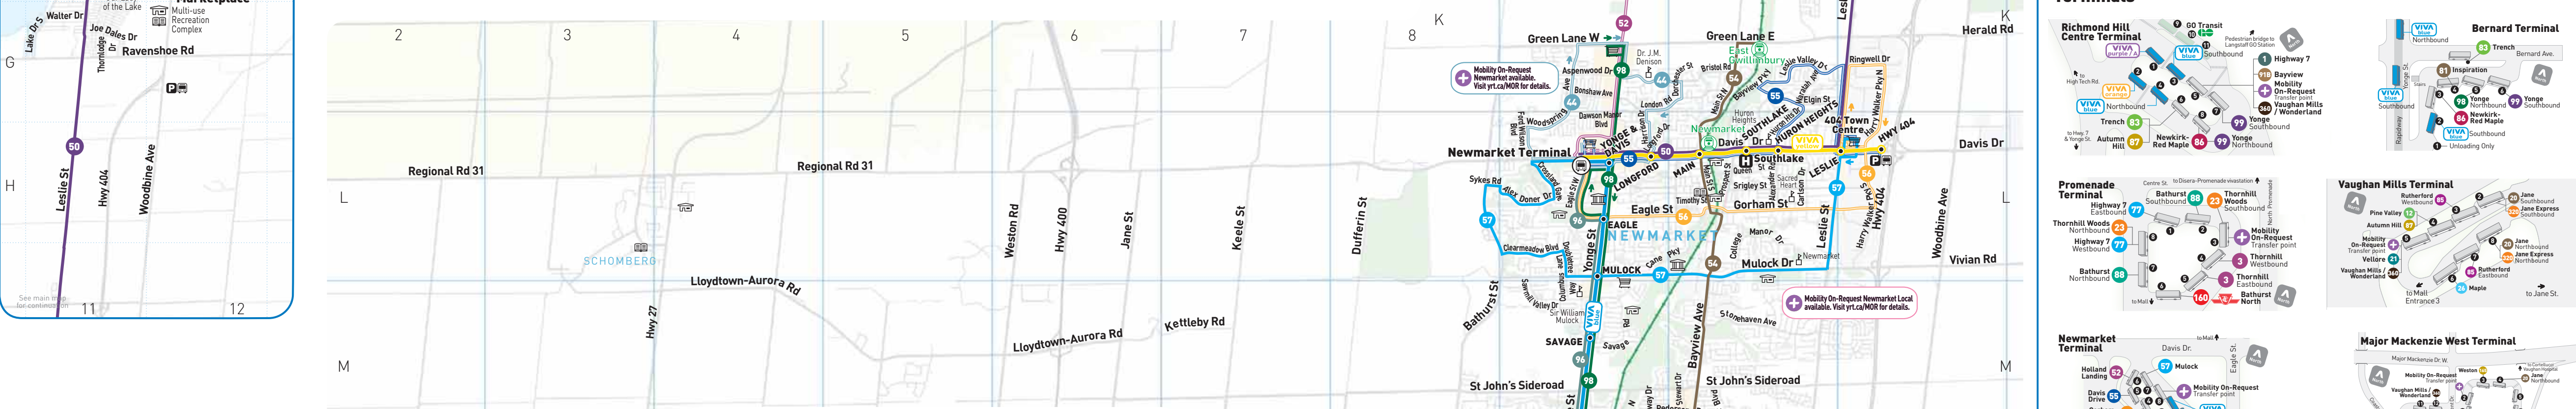

Legend

- Vivastation / Service
- Regular Service¹
- Weekdays Only
- Weekends Only
- Rush Hours Only²
- Limited Service
- Community Route
- TTC Route Serving York Region
- TTC Route Bordering York Region³
- TTC Station / Subway³
- GO Train Station
- Major Bus Terminal
- Park & Ride
- Community Centre
- Shopping Centre
- Hospital
- Municipal Office
- Secondary School
- College/University
- Direction of Travel
- Library
- Amusement Park
- Museum/Art Gallery

Services & Availability

Number	Route Name	Rush Hours Mon-Fri Sat, Sun, & Hols
1	Viva blue	
2	Viva purple / purple A	
3	Viva pink (suspended)	
4	Viva orange	
5	Viva yellow	
6	Highway 7	
7	Milken	
8	Thornhill	
9	Major Mackenzie	
10	Clark	
11	Martin Grove	
12	Ninth Line	
13	Woodbridge (suspended)	
14	Pine Valley	
15	Islington	
16	14 th Avenue	
17	16 th Avenue	
18	Birchmount	
19	Bur Oak	
20	Jane	
21	Vellore	
22	Thornhill Woods	
23	Woodbine	
24	Major Mackenzie	
25	Maple	
26	Aurora South	
27	Wellington	
28	Unionville Local	
29	Bristol	
30	Queensway	
31	Holland Landing	
32	Bayview	
33	Davis Drive	
34	Gorham-Eagle	
35	Mulock	
36	Warden	
37	Highway 7	
38	Elgin Mills	
39	Inspiration	
40	Valleymeade	
41	Trench	
42	Rutherford	
43	Newkirk-Red Maple	
44	Autumn Hill	
45	Bathurst	
46	Leslie	
47	Bayview	
48	Bayview	
49	Keele-Yonge	
50	Yonge	
51	Yonge	
52	Markham Road	
53	Keele	
54	McCowan North	
55	Bathurst North	
56	Weston	
57	Business Express	
58	Markham Express	
59	Unionville Express	
60	Bur Oak Express	
61	Mount Joy Express	
62	Box Grove Express	
63	Jane Express	
64	Vaughan Mills / Wonderland	
65	Nashville Express	
66	Bayview Express	
67	Markham Local	
68	MOR 65+	

Mobility On-Request
 Aurora GO
 Aurora and Oak Ridges
 Bur Oak
 Holland Landing
 Keswick
 King
 Kleinburg-Nashville
 Markham Local
 Mount Albert
 Newmarket
 Newmarket Local
 North
 Richmond Hill Local
 Stouffville
 Sutton-Pefferlaw
 Unionville Local
 Woodbridge
 MOR 65+