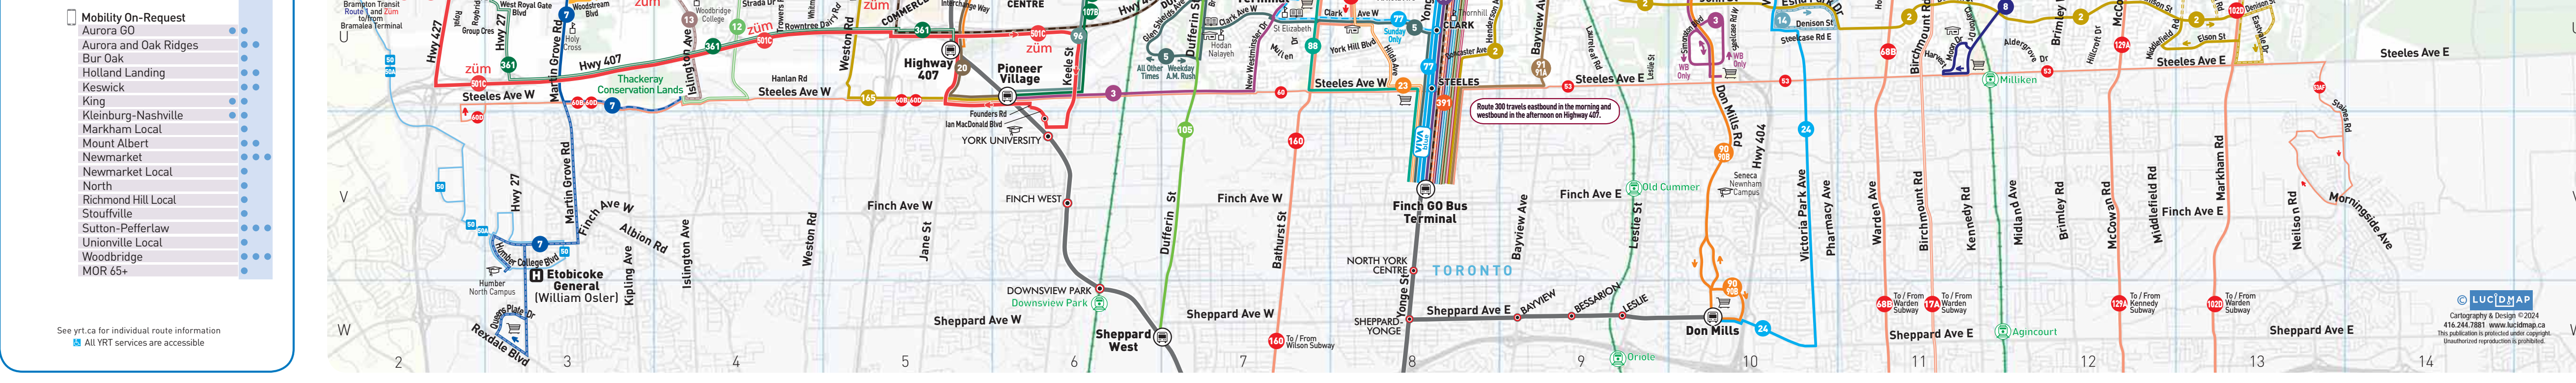

Legend

- Vivastation / Service
- Regular Service¹
- Weekdays Only
- Weekends Only
- Rush Hours Only²
- Limited Service
- Community Route
- TTC Route Serving York Region
- TTC Route Bordering York Region³
- TTC Station / Subway³
- GO Train Station
- Major Bus Terminal
- Park & Ride
- Community Centre
- Shopping Centre
- Hospital
- Municipal Office
- Secondary School
- College/University
- Direction of Travel
- Library
- Amusement Park
- Museum/Art Gallery

Services & Availability

Number	Route Name	Rush Hours Mon-Fri Sat, Sun, & Hols
1	Viva blue	
2	Viva purple / purple A	
3	Viva pink (suspended)	
4	Viva orange	
5	Viva yellow	
6	Highway 7	
7	Milken	
8	Thornhill	
9	Major Mackenzie	
10	Clark	
11	Martin Grove	
12	Ninth Line	
13	Woodbridge (suspended)	
14	Pine Valley	
15	Islington	
16	14 th Avenue	
17	16 th Avenue	
18	Birchmount	
19	Bur Oak	
20	Jane	
21	Vellore	
22	Thornhill Woods	
23	Woodbine	
24	Major Mackenzie	
25	Maple	
26	Aurora South	
27	Wellington	
28	Unionville Local	
29	Bristol	
30	Queensway	
31	Holland Landing	
32	Bayview	
33	Davis Drive	
34	Gorham-Eagle	
35	Mulock	
36	Warden	
37	Highway 7	
38	Elgin Mills	
39	Inspiration	
40	Valleymeade	
41	Trench	
42	Rutherford	
43	Newkirk-Red Maple	
44	Autumn Hill	
45	Bathurst	
46	Leslie	
47	Bayview	
48	Bayview	
49	Keele-Yonge	
50	Yonge	
51	Yonge	
52	Markham Road	
53	Keele	
54	McCowan North	
55	Bathurst North	
56	Weston	
57	Business Express	
58	Markham Express	
59	Unionville Express	
60	Bur Oak Express	
61	Mount Joy Express	
62	Box Grove Express	
63	Jane Express	
64	Vaughan Mills / Wonderland	
65	Nashville Express	
66	Bayview Express	
67	Markham Local	
68	MOR 65+	

Mobility On-Request
 Aurora GO
 Aurora and Oak Ridges
 Bur Oak
 Holland Landing
 Keswick
 King
 Kleinburg-Nashville
 Markham Local
 Mount Albert
 Newmarket
 Newmarket Local
 North
 Richmond Hill Local
 Stouffville
 Sutton-Pefferlaw
 Unionville Local
 Woodbridge
 MOR 65+