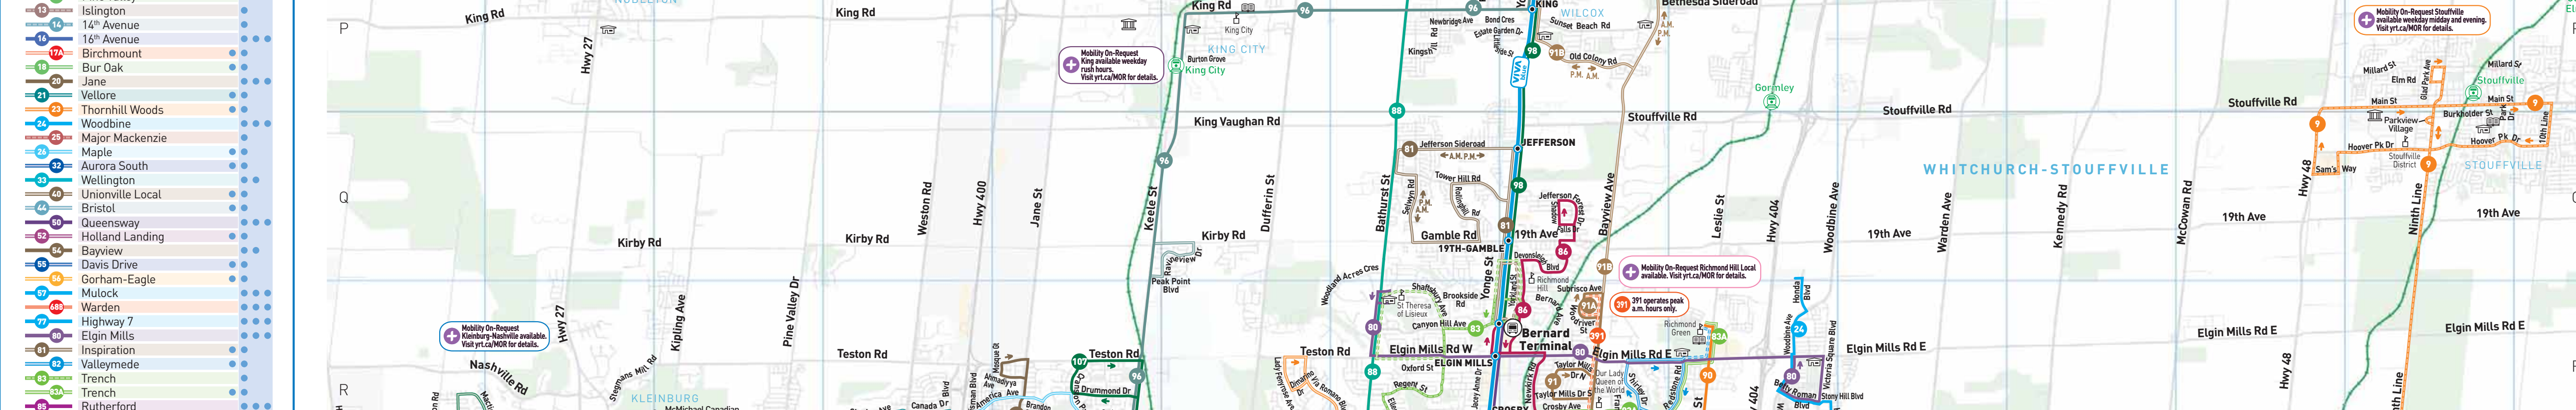

Legend

- Vivastation / Service
- Regular Service¹
- Weekdays Only
- Weekends Only
- Rush Hours Only²
- Limited Service
- Community Route
- TTC Route Serving York Region
- TTC Route Bordering York Region³
- TTC Station / Subway³
- GO Train Station
- Major Bus Terminal
- Park & Ride
- Community Centre
- Shopping Centre
- Hospital
- Municipal Office
- Secondary School
- College/University
- Direction of Travel
- Library
- Amusement Park
- Museum/Art Gallery

Services & Availability

Number	Route Name	Rush Hours Mon-Fri Sat, Sun, & Hols
1	Viva blue	
2	Viva purple / purple A	
3	Viva pink (suspended)	
4	Viva orange	
5	Viva yellow	
6	Highway 7	
7	Milken	
8	Thornhill	
9	Major Mackenzie	
10	Clark	
11	Martin Grove	
12	Ninth Line	
13	Woodbridge (suspended)	
14	Pine Valley	
15	Islington	
16	14 th Avenue	
17	16 th Avenue	
18	Birchmount	
19	Bur Oak	
20	Jane	
21	Vellore	
22	Thornhill Woods	
23	Woodbine	
24	Major Mackenzie	
25	Maple	
26	Aurora South	
27	Wellington	
28	Unionville Local	
29	Bristol	
30	Queensway	
31	Holland Landing	
32	Bayview	
33	Davis Drive	
34	Gorham-Eagle	
35	Mulock	
36	Warden	
37	Highway 7	
38	Elgin Mills	
39	Inspiration	
40	Valleymeade	
41	Trench	
42	Rutherford	
43	Newkirk-Red Maple	
44	Autumn Hill	
45	Bathurst	
46	Leslie	
47	Bayview	
48	Bayview	
49	Keele-Yonge	
50	Yonge	
51	Yonge	
52	Markham Road	
53	Keele	
54	McCowan North	
55	Bathurst North	
56	Weston	
57	Business Express	
58	Markham Express	
59	Unionville Express	
60	Bur Oak Express	
61	Mount Joy Express	
62	Box Grove Express	
63	Jane Express	
64	Vaughan Mills / Wonderland	
65	Nashville Express	
66	Bayview Express	
67	Markham Local	
68	MOR 65+	

Mobility On-Request
 Aurora GO
 Aurora and Oak Ridges
 Bur Oak
 Holland Landing
 Keswick
 King
 Kleinburg-Nashville
 Markham Local
 Mount Albert
 Newmarket
 Newmarket Local
 North
 Richmond Hill Local
 Stouffville
 Sutton-Pefferlaw
 Unionville Local
 Woodbridge
 MOR 65+